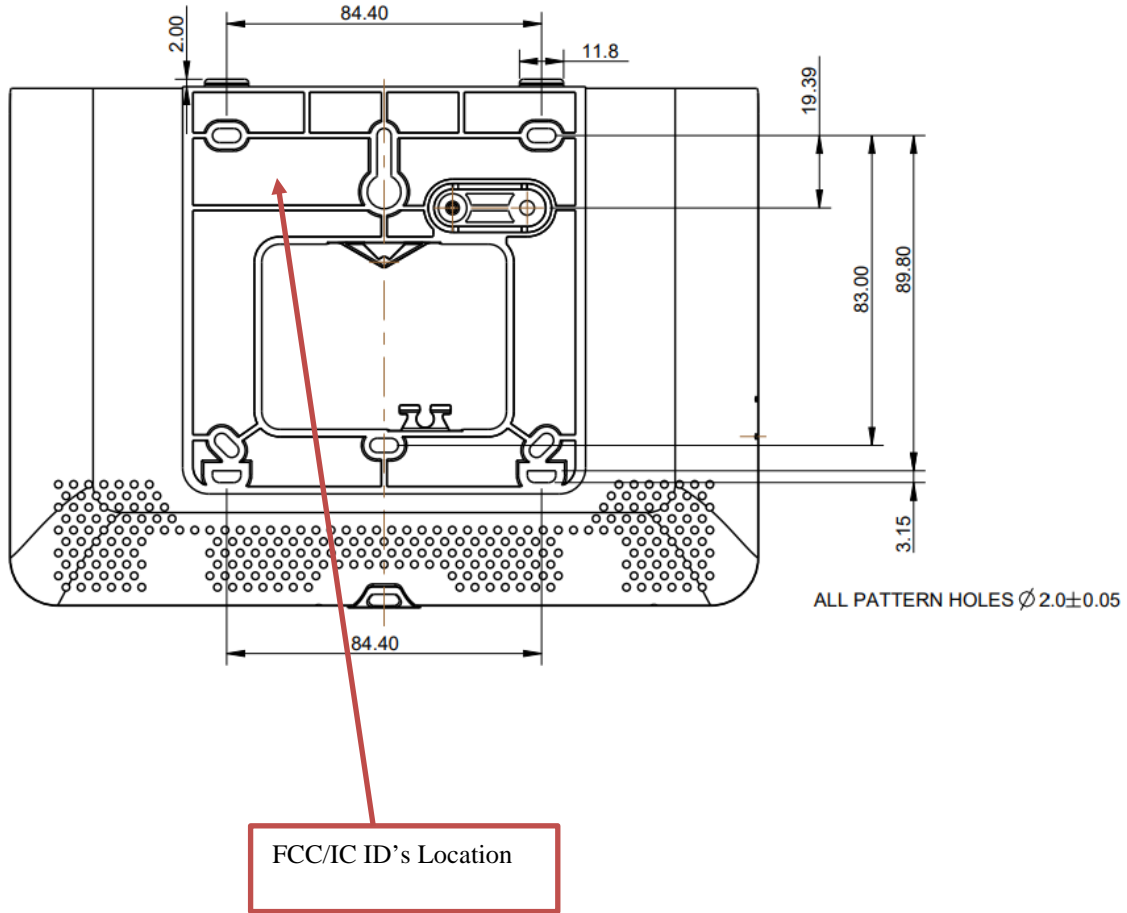

LABEL INFORMATION

EXACT LOCATION OF THE LABEL:

Label is located on the rear of the wall-mounting plate in the location shown:

LABEL

800-24350 4/18 Rev A