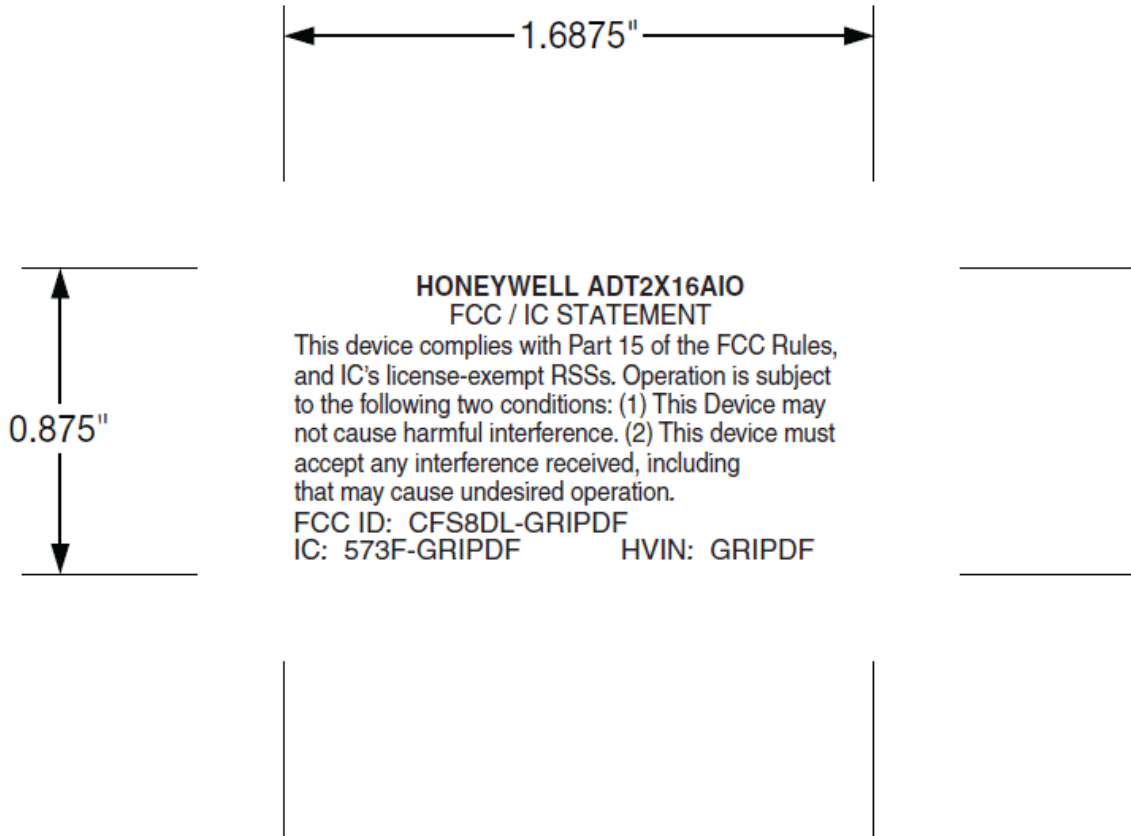

LABEL INFORMATION

EXACT LOCATION OF THE LABEL:

Label is located on the rear of the wall-mounting plate in the location shown:

LABEL

800-24350 4/18 Rev A