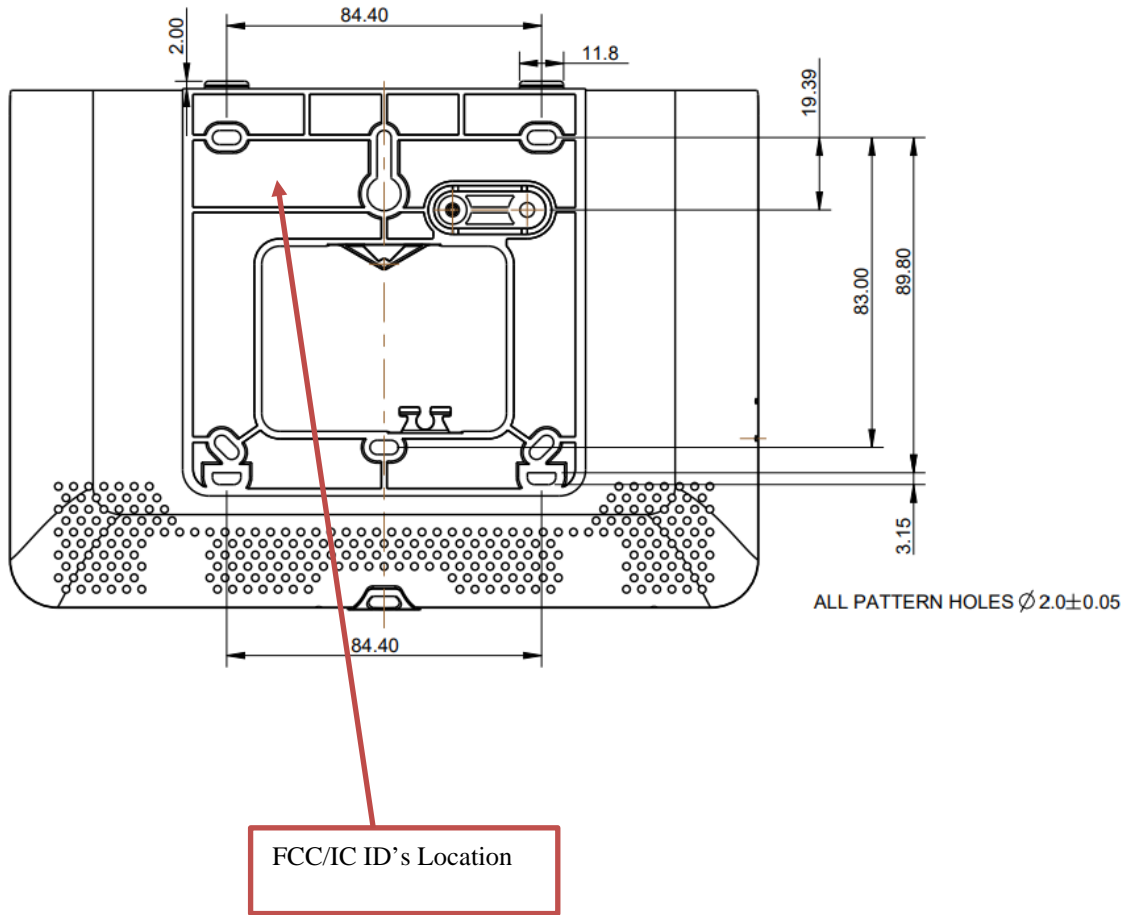

### LABEL INFORMATION

#### EXACT LOCATION OF THE LABEL:

Label is located on the rear of the wall-mounting plate in the location shown:

LABEL

R800-26178A 5/20 Rev A