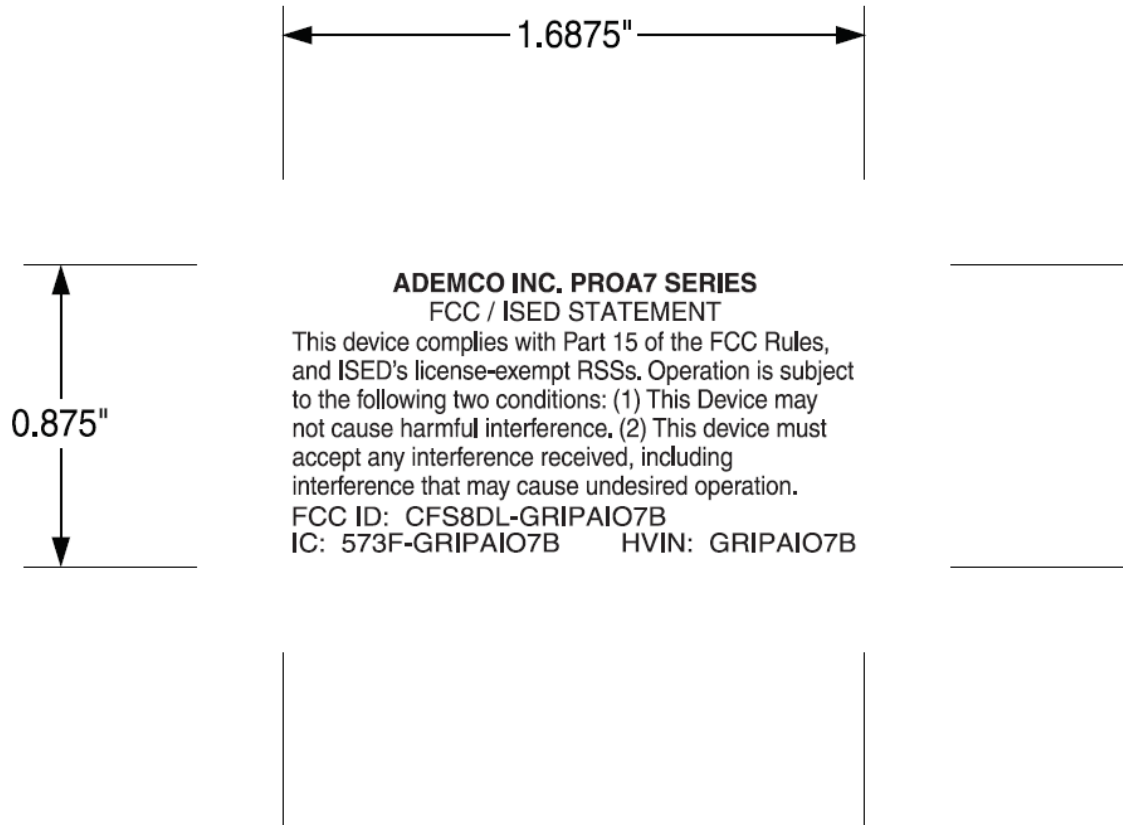

### LABEL INFORMATION

#### EXACT LOCATION OF THE LABEL:

Label is located on the rear of the wall-mounting plate in the location shown:

LABEL

R800-26178A 5/20 Rev A