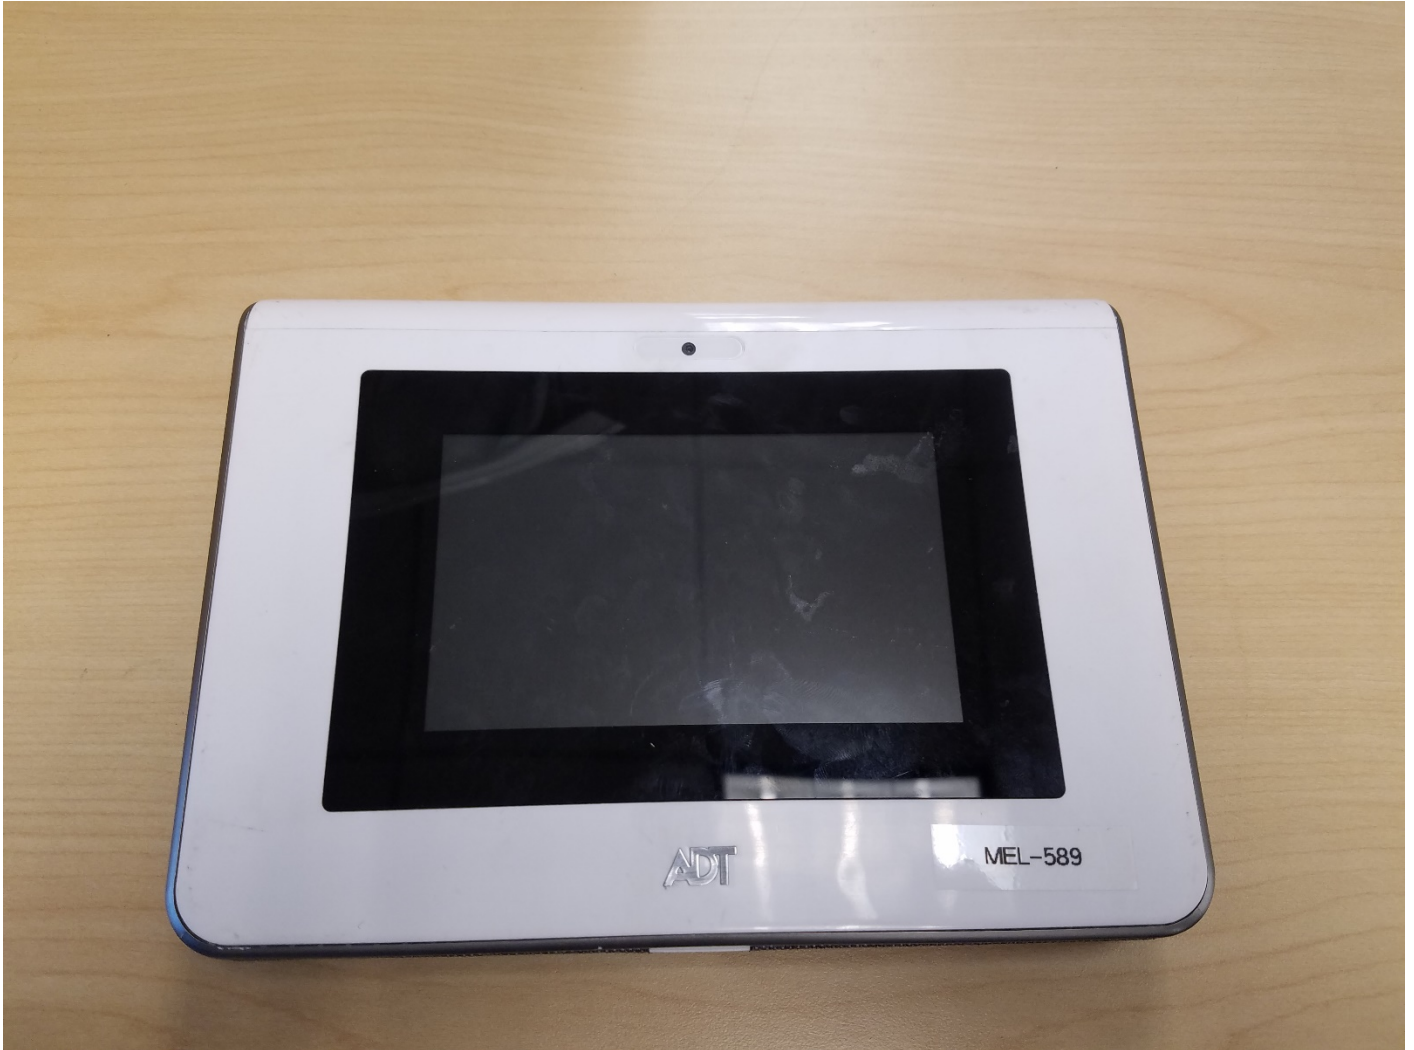

GRIP 5" AIO EXTERNAL PHOTOS

EXTERIOR

FRONT

REAR WITH MOUNTING PLATE

REAR WITHOUT MOUNTING PLATE

INTERIOR MOUNTING PLATE

REAR PANEL WITHOUT MOUNTING PLATE, BATTERY/MODULES REMOVED

BATTERY

TOP

BOTTOM

POWER ADAPTER

TOP

BOTTOM