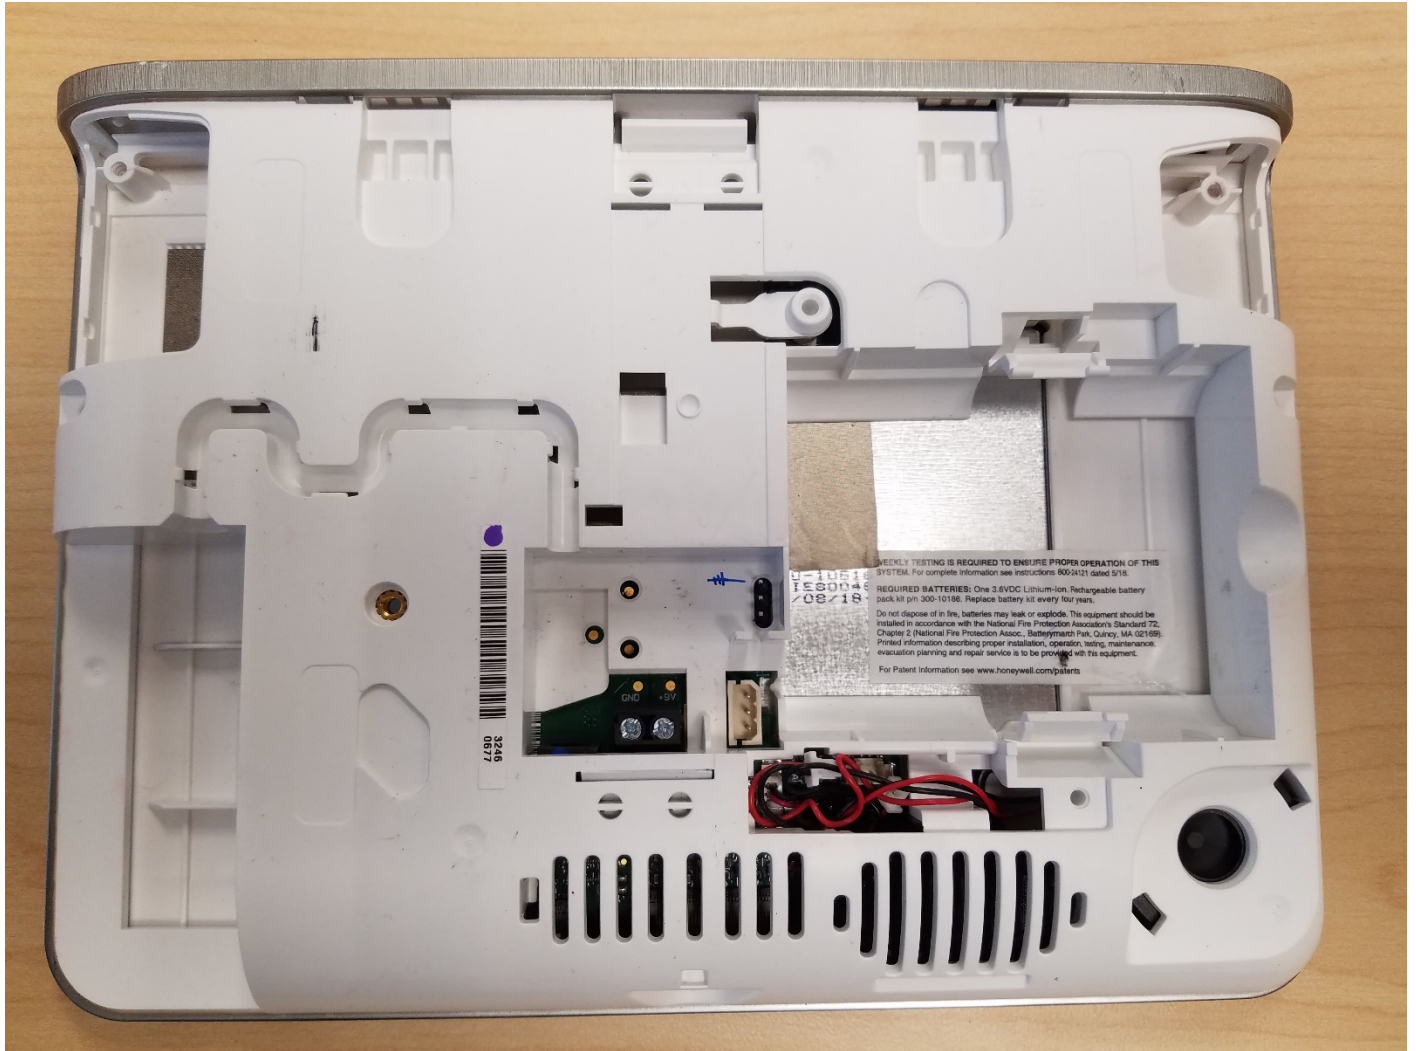

GRIP 5" AIO EXTERNAL PHOTOS

EXTERIOR

FRONT

REAR WITH MOUNTING PLATE

REAR WITHOUT MOUNTING PLATE

INTERIOR MOUNTING PLATE

REAR PANEL WITHOUT MOUNTING PLATE, BATTERY/MODULES REMOVED

BATTERY

TOP

BOTTOM

POWER ADAPTER

TOP

BOTTOM