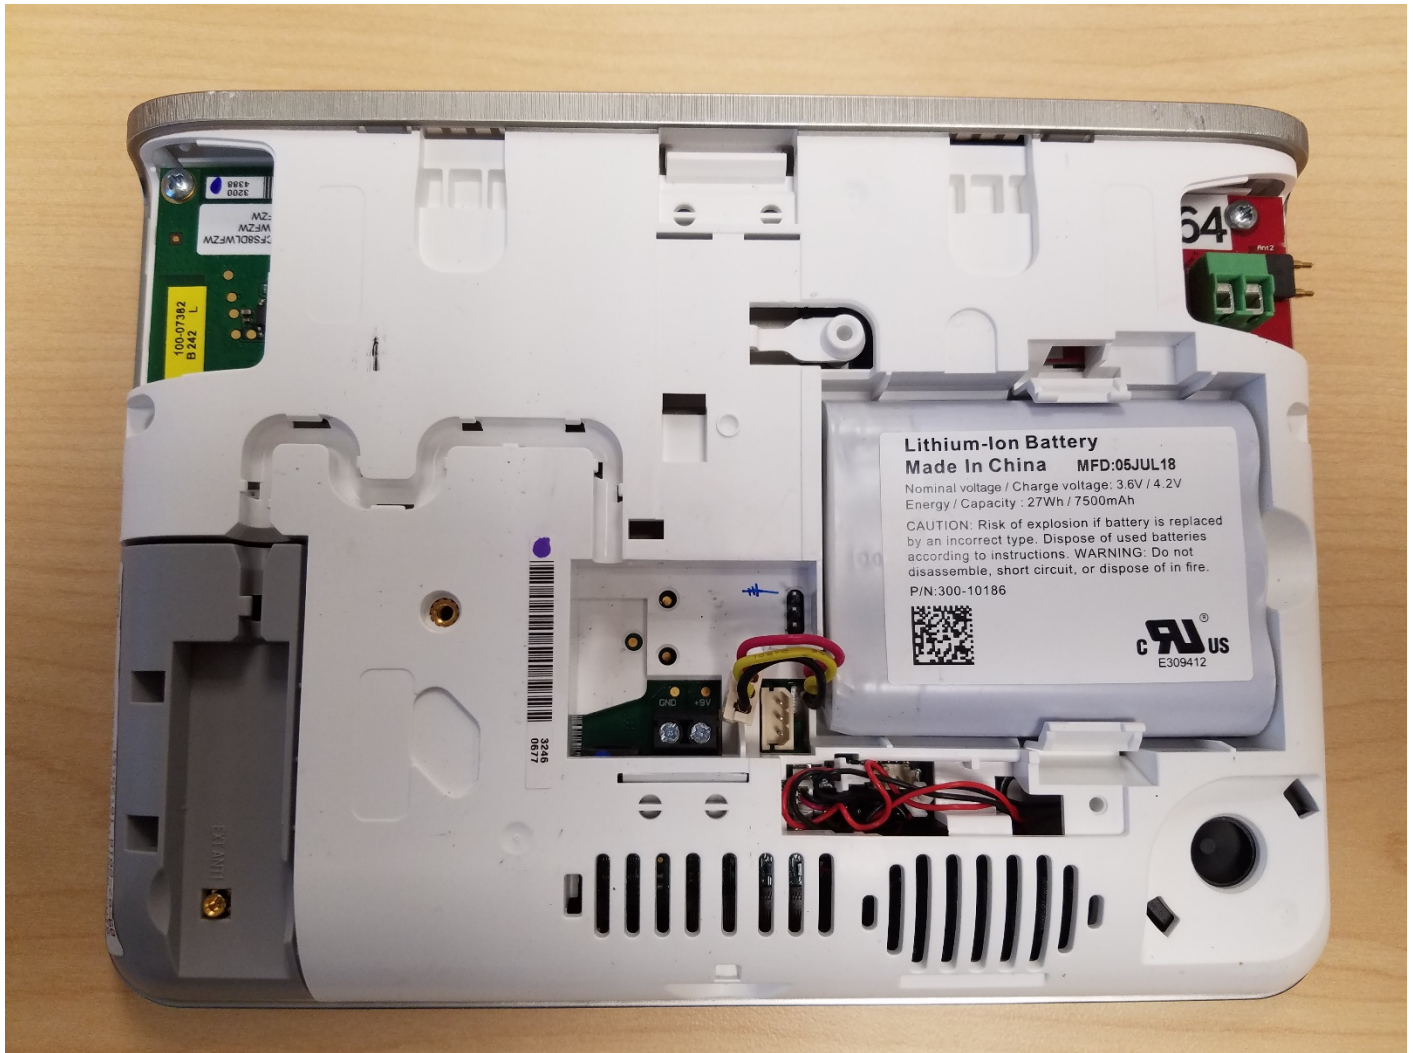

GRIP 5" AIO EXTERNAL PHOTOS

EXTERIOR

FRONT

REAR WITH MOUNTING PLATE

REAR WITHOUT MOUNTING PLATE

INTERIOR MOUNTING PLATE

REAR PANEL WITHOUT MOUNTING PLATE, BATTERY/MODULES REMOVED

BATTERY

TOP

BOTTOM

POWER ADAPTER

TOP

BOTTOM