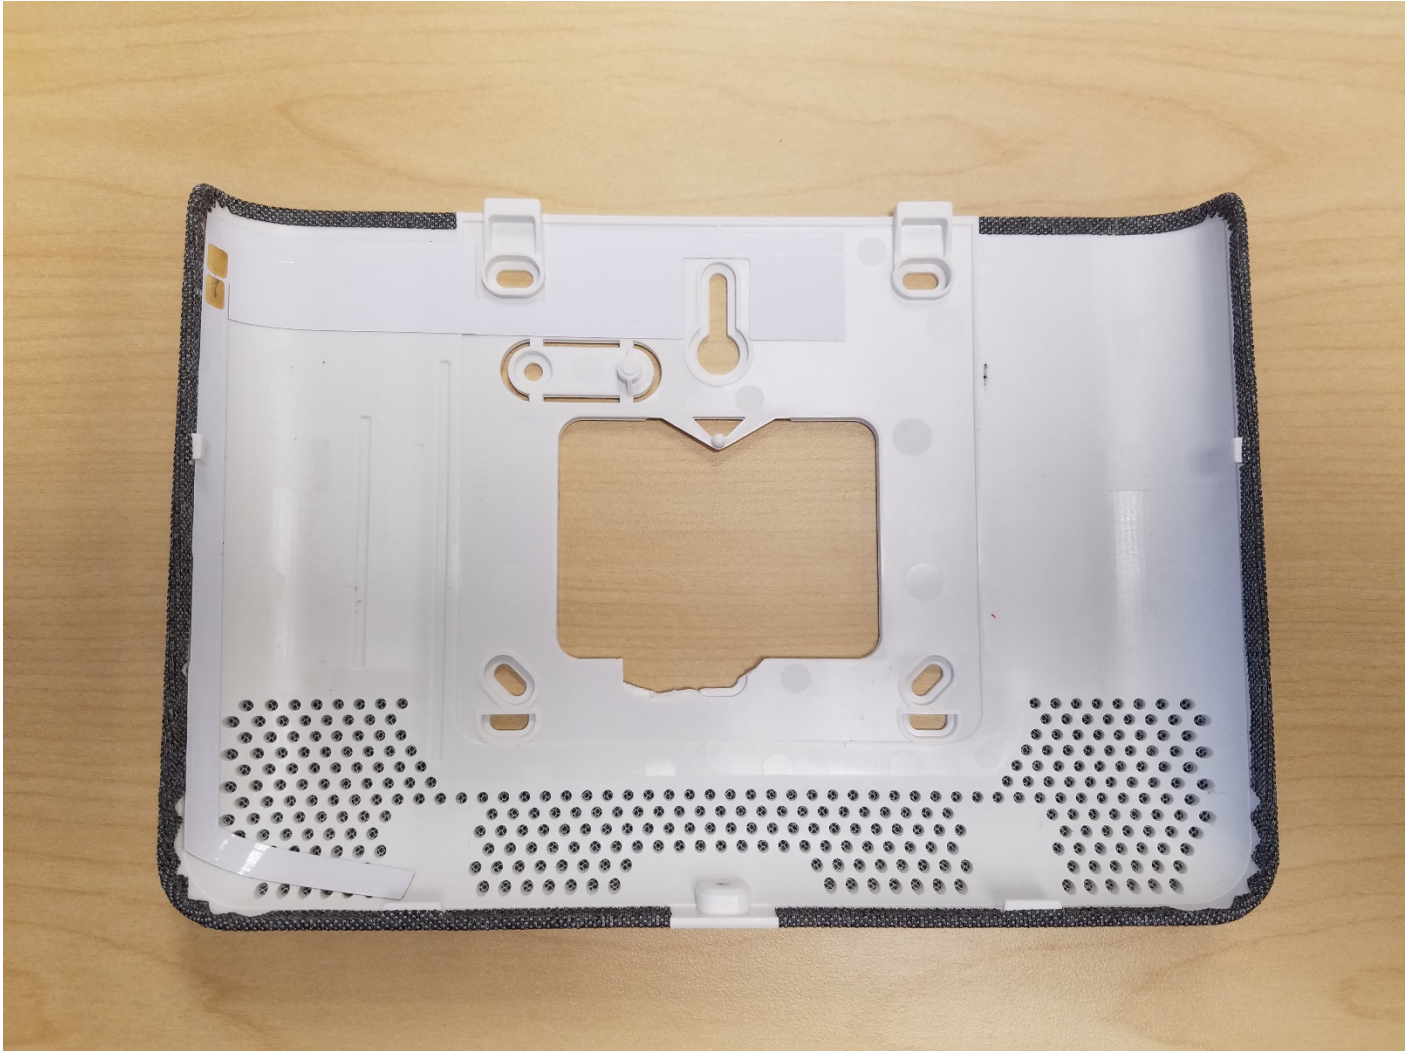

GRIP 5" AIO EXTERNAL PHOTOS

EXTERIOR

FRONT

REAR WITH MOUNTING PLATE

REAR WITHOUT MOUNTING PLATE

INTERIOR MOUNTING PLATE

REAR PANEL WITHOUT MOUNTING PLATE, BATTERY/MODULES REMOVED

BATTERY

TOP

BOTTOM

POWER ADAPTER

TOP

BOTTOM