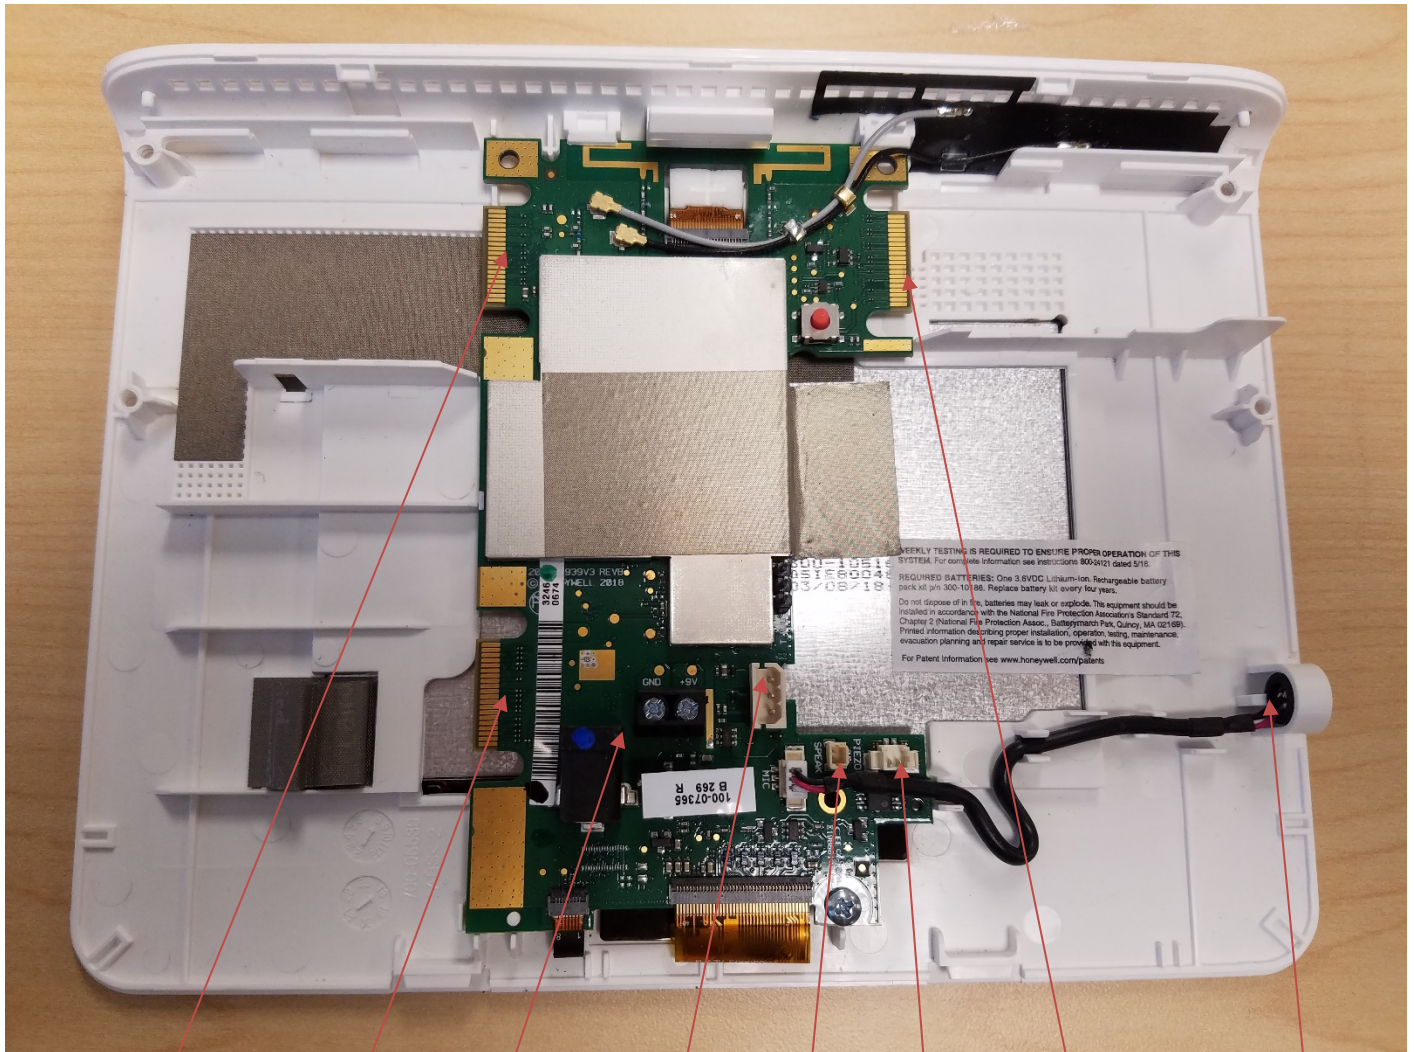

### GRIP 5" AIO INTERNAL PHOTOS

#### FRONT ENCLOSURE - INTERIOR

REAR ENCLOSURE - INTERIOR

SPEAKER

PIEZO

FRONT ENCLOSURE - INTERIOR

WiFi/Zwave  
Expansion  
Module Slot

Cellular Module  
Expansion Slot

AC  
Input

Battery  
Connection

Speaker  
Connection

Piezo  
Connection

Takeover  
Module Slot

Microphone

MAIN PCB TOP – WITH SHIELD

MAIN PCB BOTTOM – WITH SHIELD

MAIN PCB BOTTOM – WITHOUT SHIELD