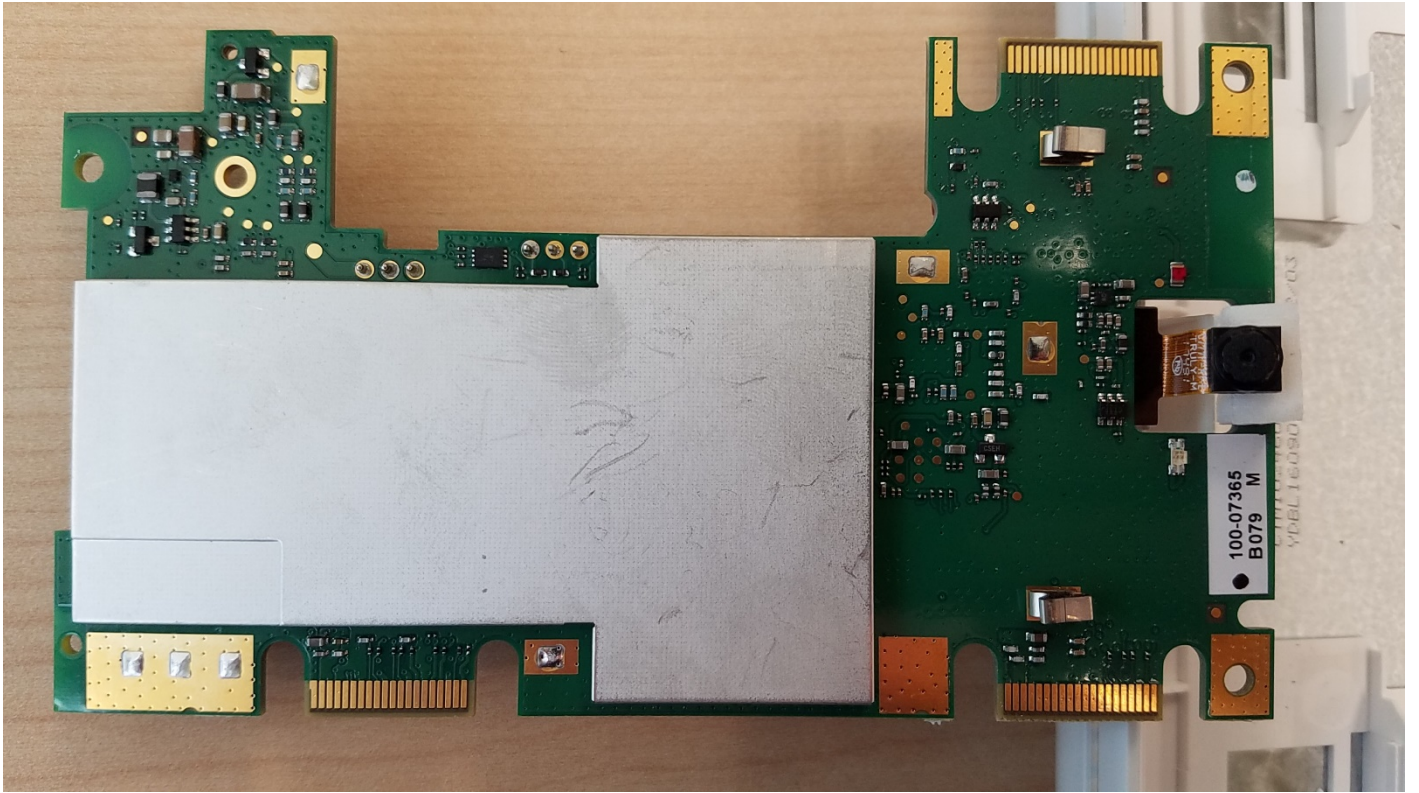

Battery  
Connection

Speaker  
Connection

Piezo  
Connection

Takeover  
Module Slot

Microphone

MAIN PCB TOP – WITH SHIELD

MAIN PCB BOTTOM – WITH SHIELD

MAIN PCB BOTTOM – WITHOUT SHIELD