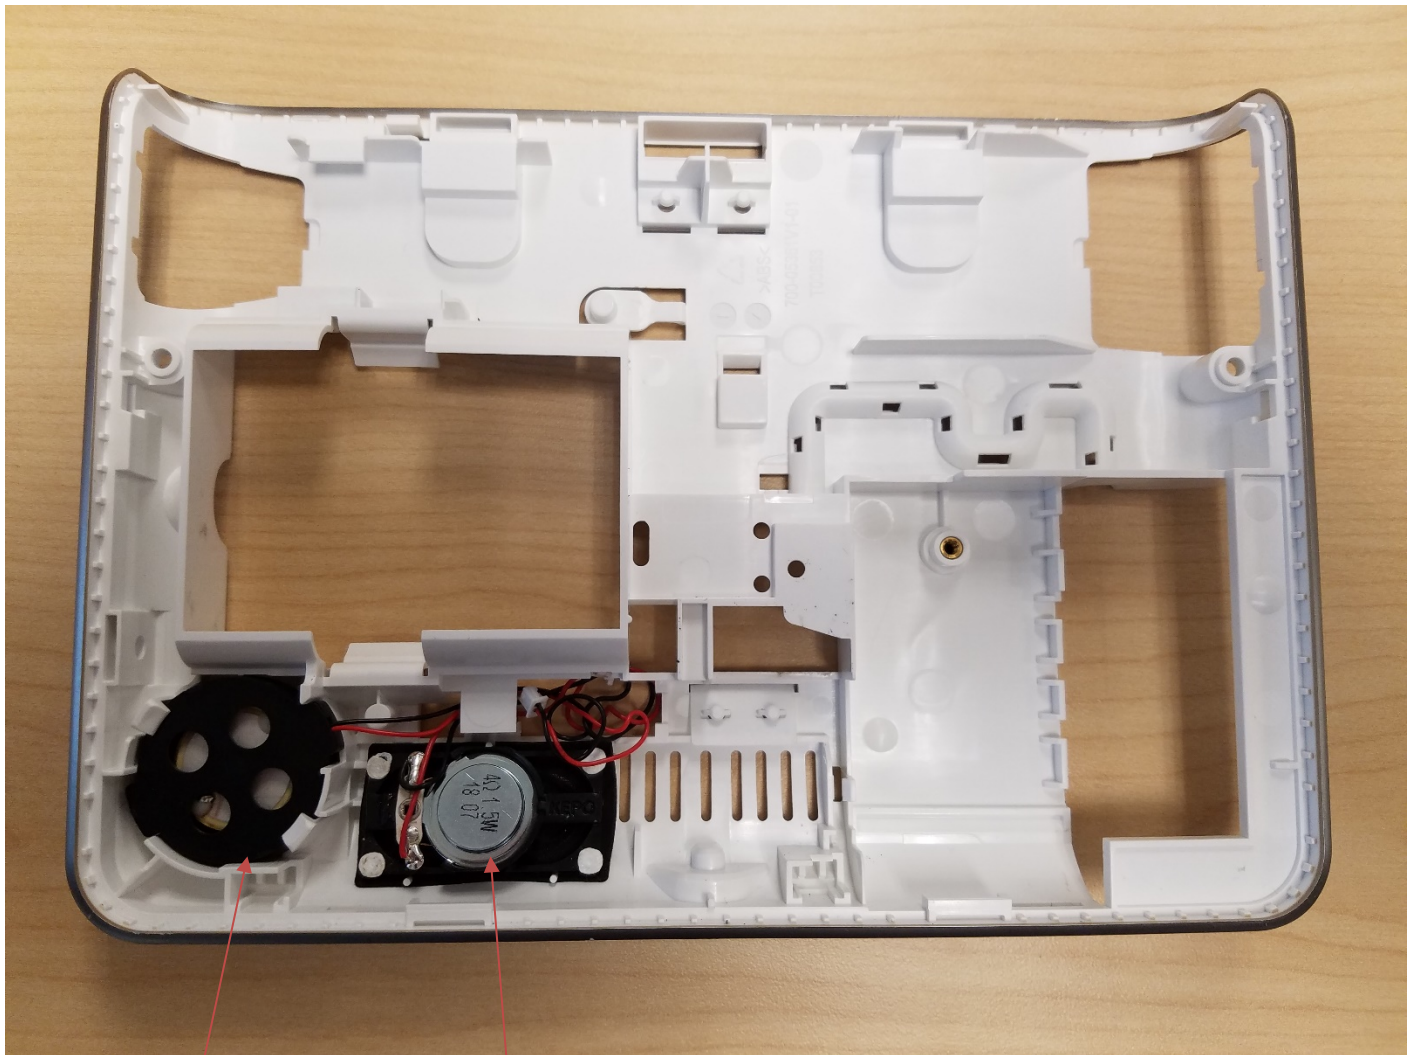

### GRIP 5" AIO INTERNAL PHOTOS

#### FRONT ENCLOSURE - INTERIOR

REAR ENCLOSURE - INTERIOR

SPEAKER

PIEZO

FRONT ENCLOSURE - INTERIOR

WiFi/Zwave  
Expansion  
Module Slot

Cellular Module  
Expansion Slot

AC  
Input

Battery  
Connection

Speaker  
Connection

Piezo  
Connection

Takeover  
Module Slot

Microphone

MAIN PCB TOP – WITH SHIELD

MAIN PCB BOTTOM – WITH SHIELD

MAIN PCB BOTTOM – WITHOUT SHIELD