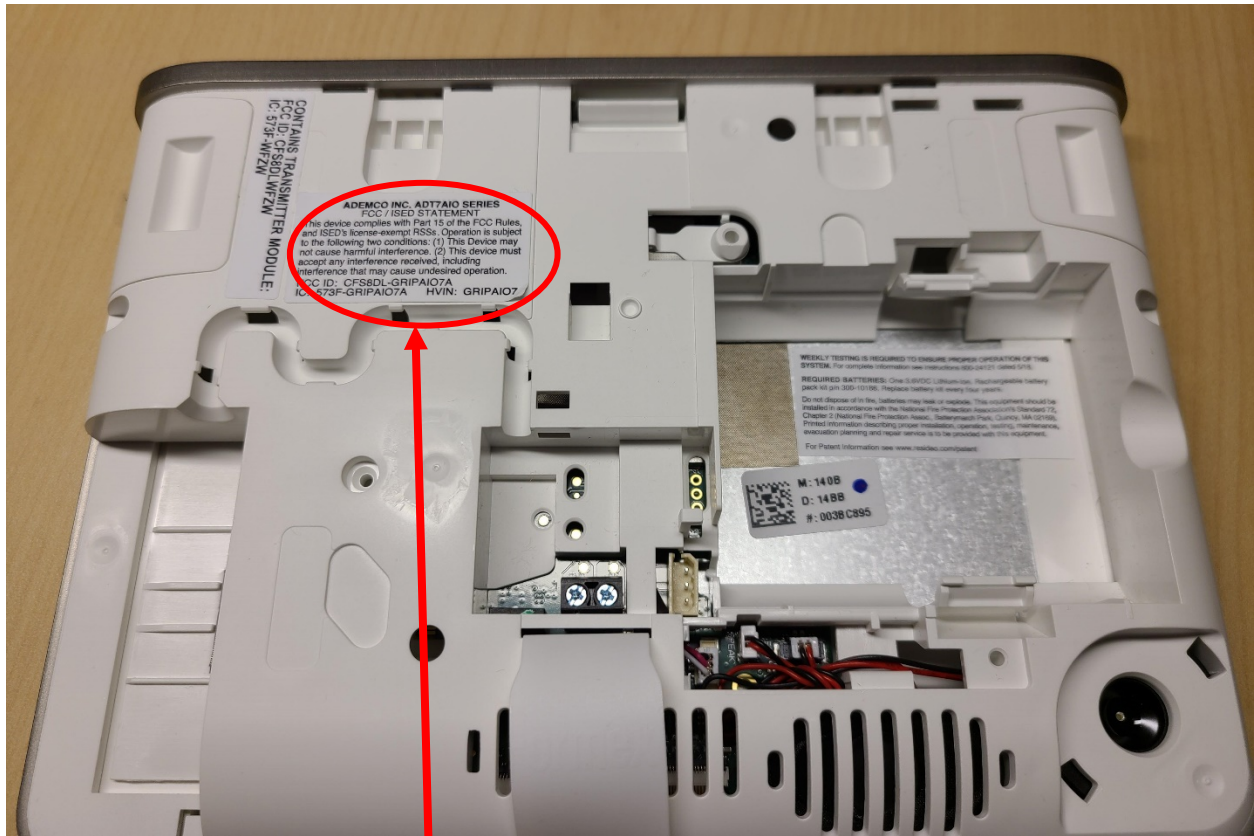

FCC ID label location - interior back of control panel

location of Panel
FCC ID label