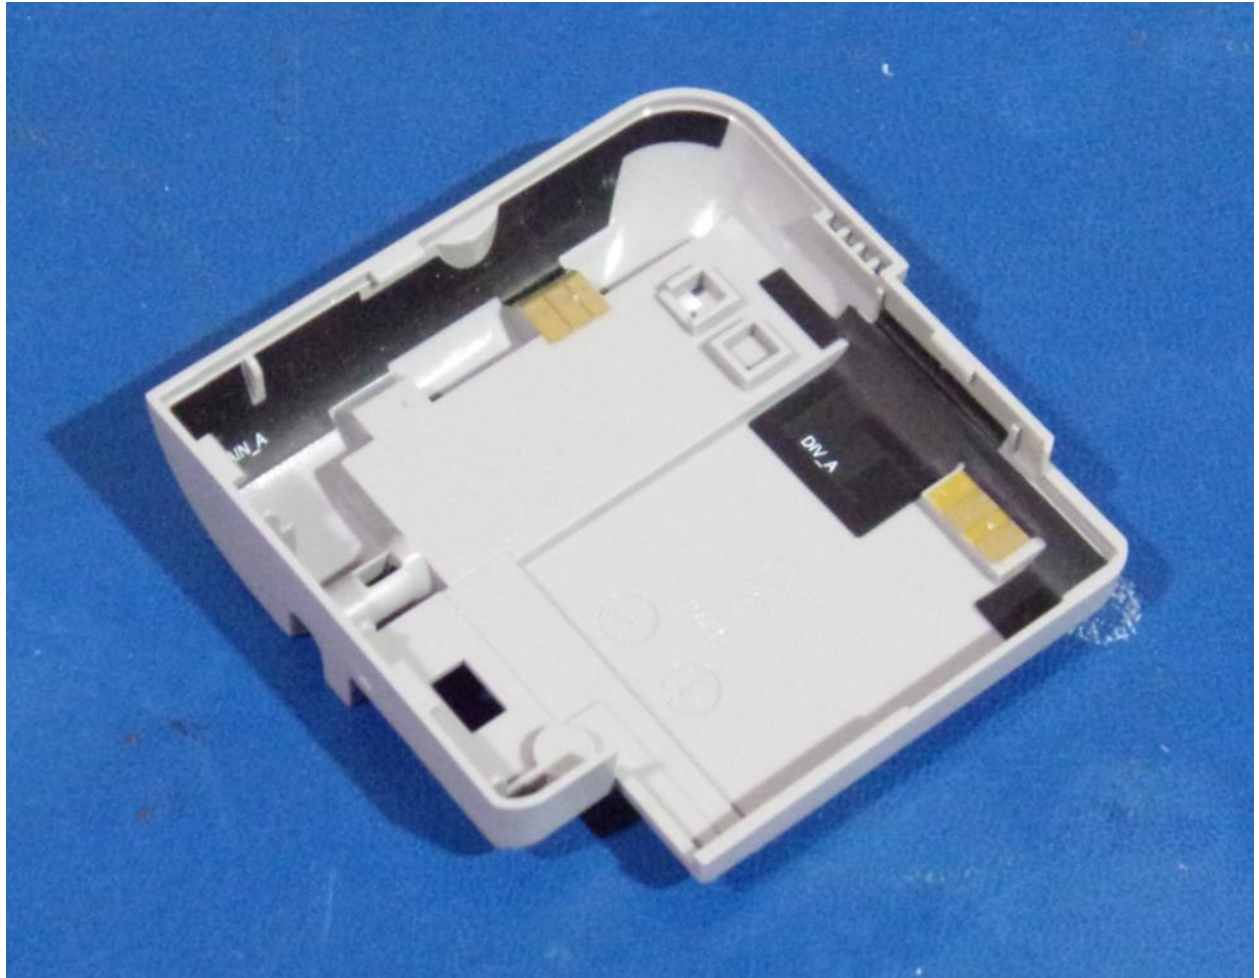

WIFI/Zwave plugin module

Take Over Module  
(for 5800RF)

Cellular module

Modules are not part of this filing

Telit LE910B1-NA

SNR 0052R50H44K2660

Model: LE910B1-NA

FCC ID: R17LE910NAV2

IC: 51314-LE910NAV2

Designed in Italy Assembled in Taiwan

© RESIDEO 2018  
208-81998  
CEE-WM-7A  
01-71011937