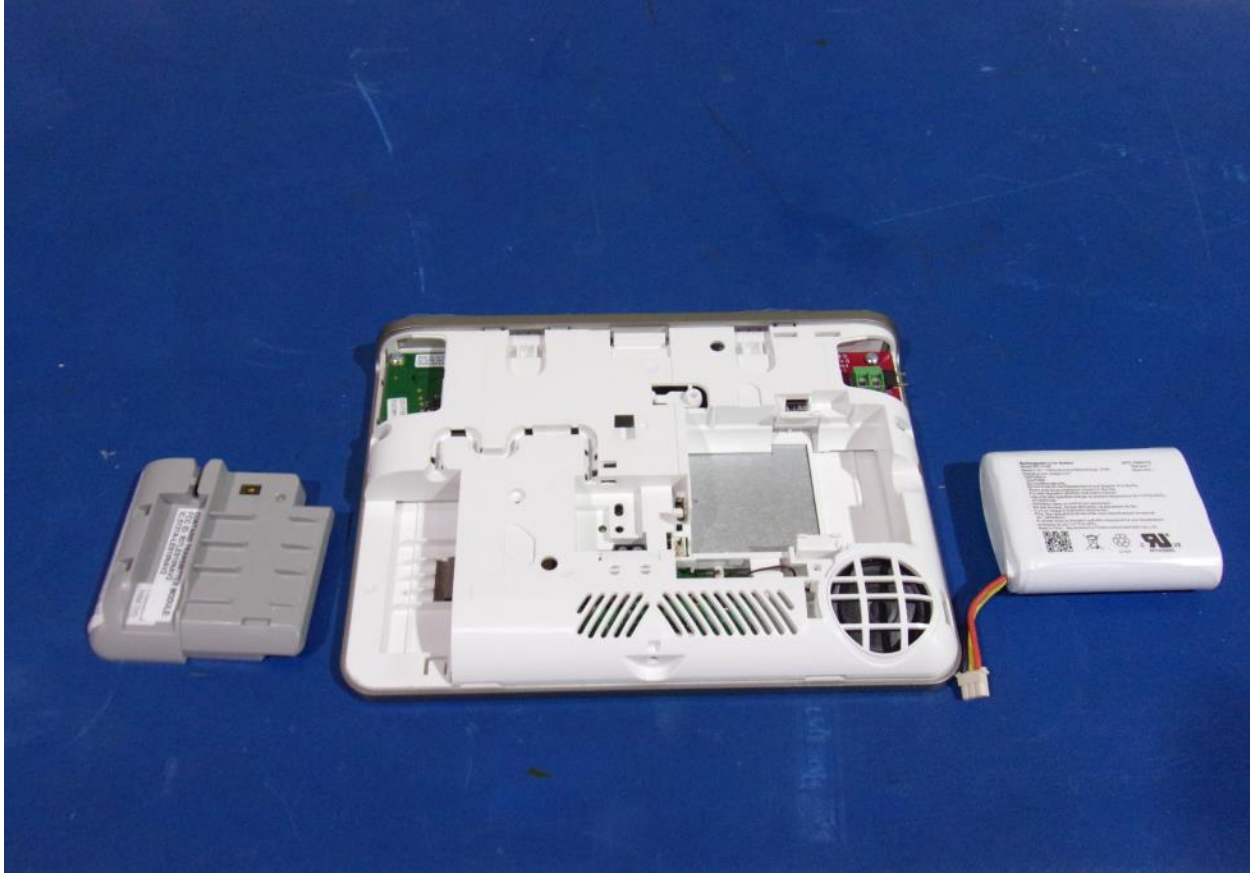

WIFI/Zwave plugin module

Take Over Module  
(for 5800RF)

Cellular module

Modules are not part of this filing

Telit LE910B1-NA

SNR 0052R50H44K2660

Model: LE910B1-NA

FCC ID: R17LE910NAV2

IC: 51314-LE910NAV2

Designed in Italy Assembled in Taiwan

© RESIDEO 2018  
208-81998  
CEE-WM-7A  
01-71011937