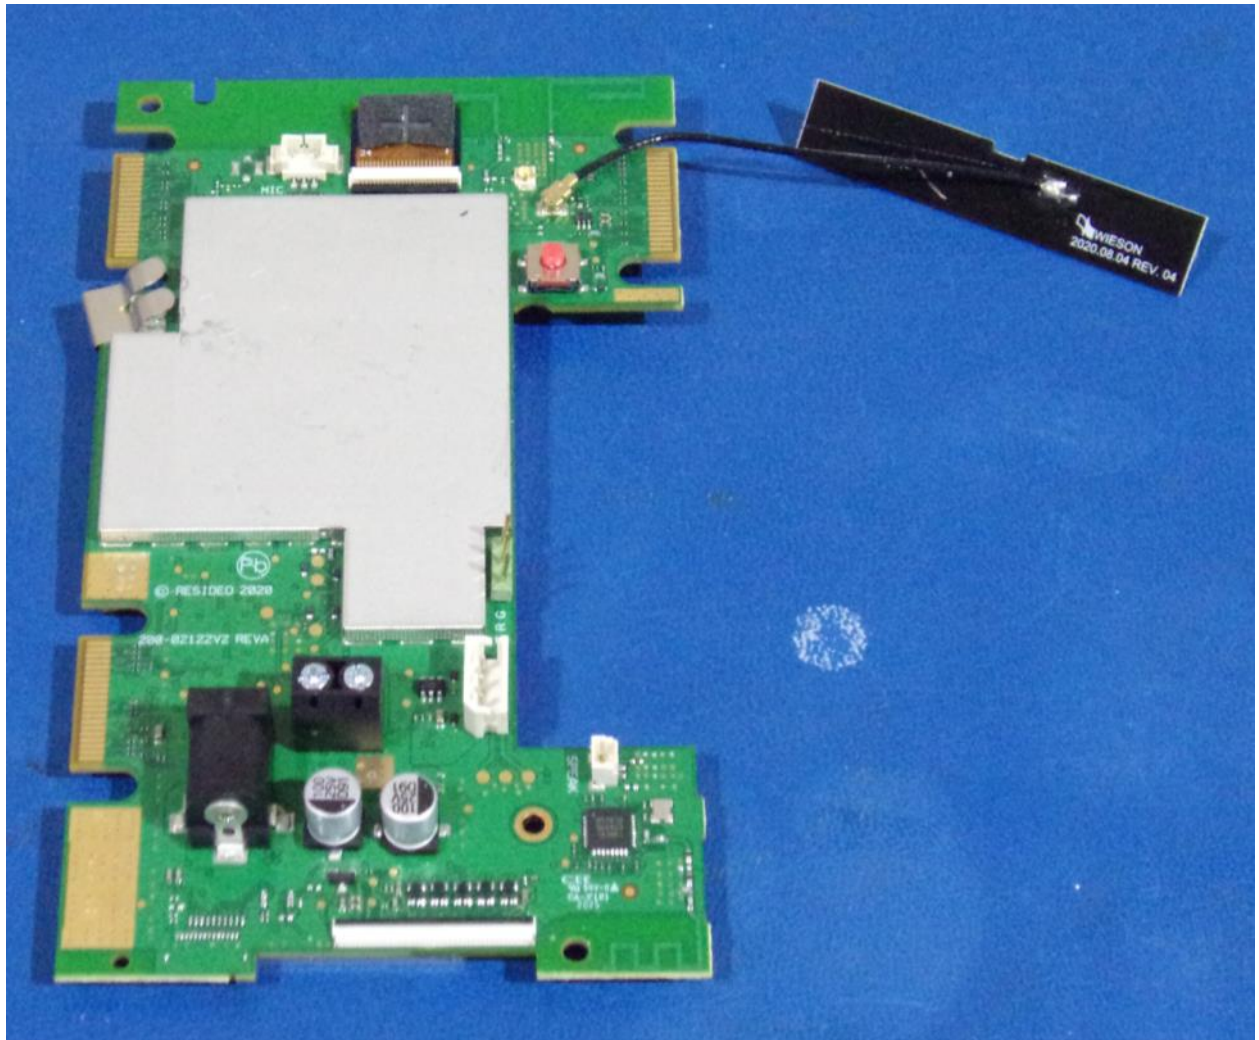

WIFI/Zwave plugin module

Take Over Module  
(for 5800RF)

Cellular module

Modules are not part of this filing

Telit LE910B1-NA

SNR 0052R50H44K2660

Model: LE910B1-NA

FCC ID: R17LE910NAV2

IC: 51314-LE910NAV2

Designed in Italy Assembled in Taiwan

© RESIDEO 2018  
208-81998  
CEE-WM-7A  
01-71011937