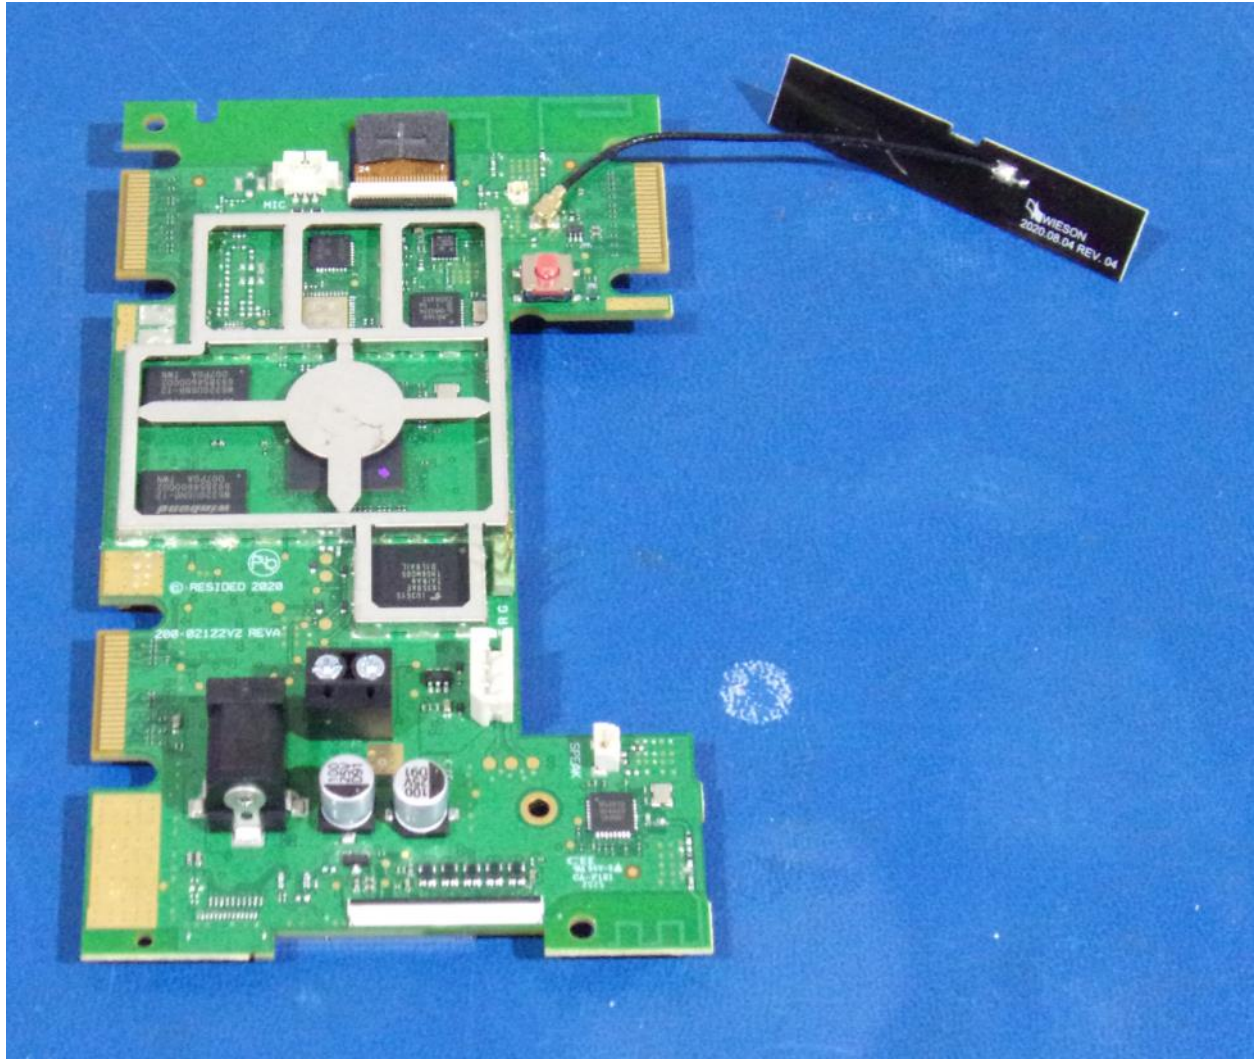

WIFI/Zwave plugin module

Take Over Module  
(for 5800RF)

Cellular module

Modules are not part of this filing

Telit LE910B1-NA

SNR 0052R50H44K2660

Model: LE910B1-NA

FCC ID: R17LE910NAV2

IC: 51314-LE910NAV2

Designed in Italy Assembled in Taiwan

© RESIDEO 2018  
208-81998  
CEE-WM-7A  
01-71011937