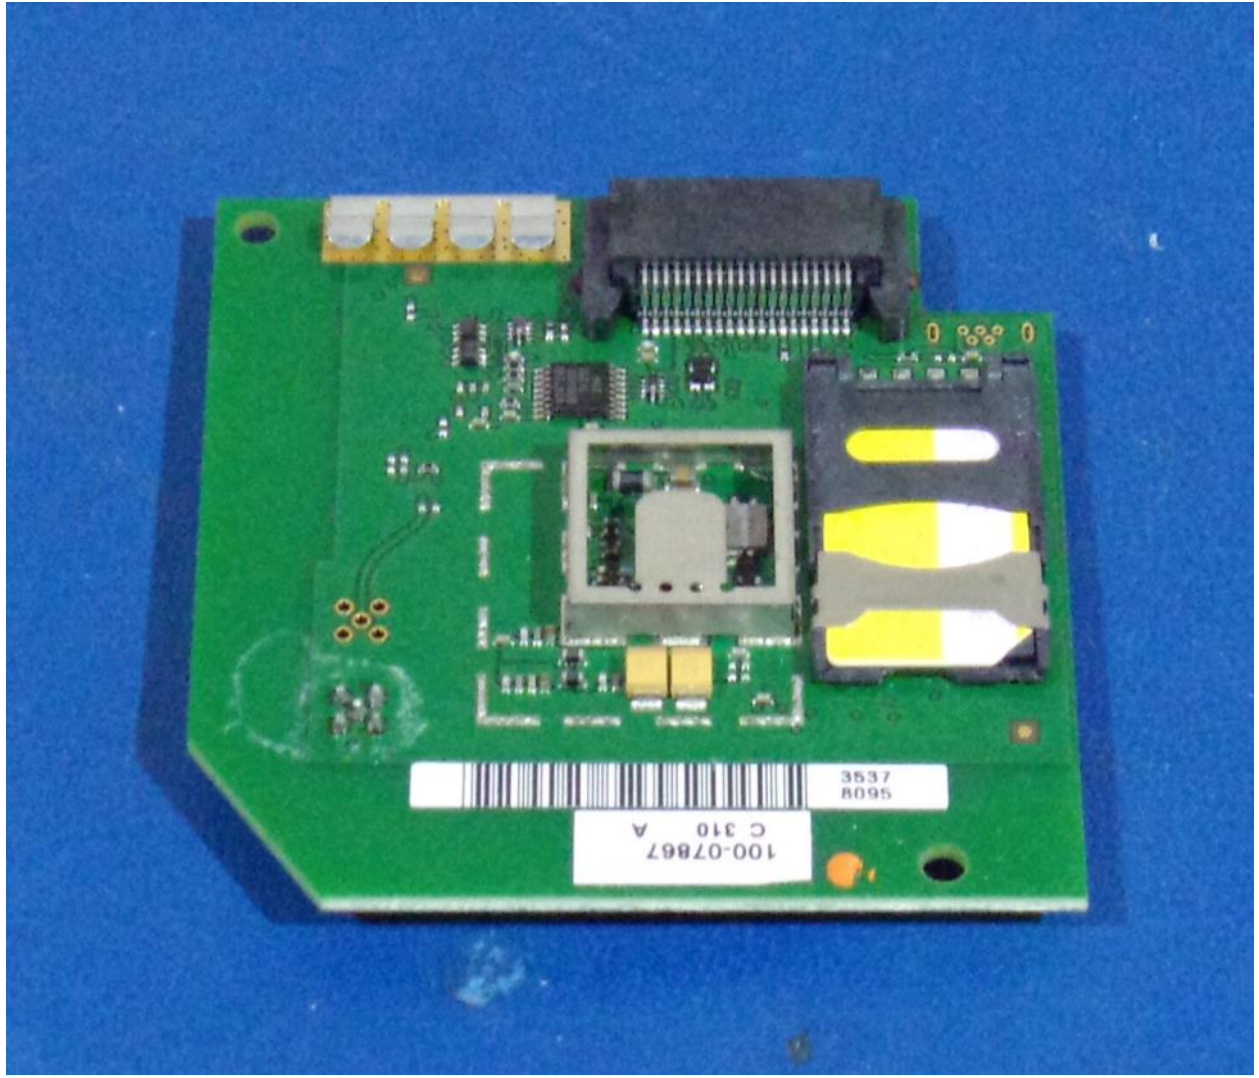

WIFI/Zwave plugin module

Take Over Module  
(for 5800RF)

Cellular module

Modules are not part of this filing

Telit LE910B1-NA

SNR 0052R50H44K2660

Model: LE910B1-NA

FCC ID: R17LE910NAV2

IC: 51314-LE910NAV2

Designed in Italy Assembled in Taiwan

© RESIDEO 2018  
208-81998  
CEE-WM-7A  
01-71011937