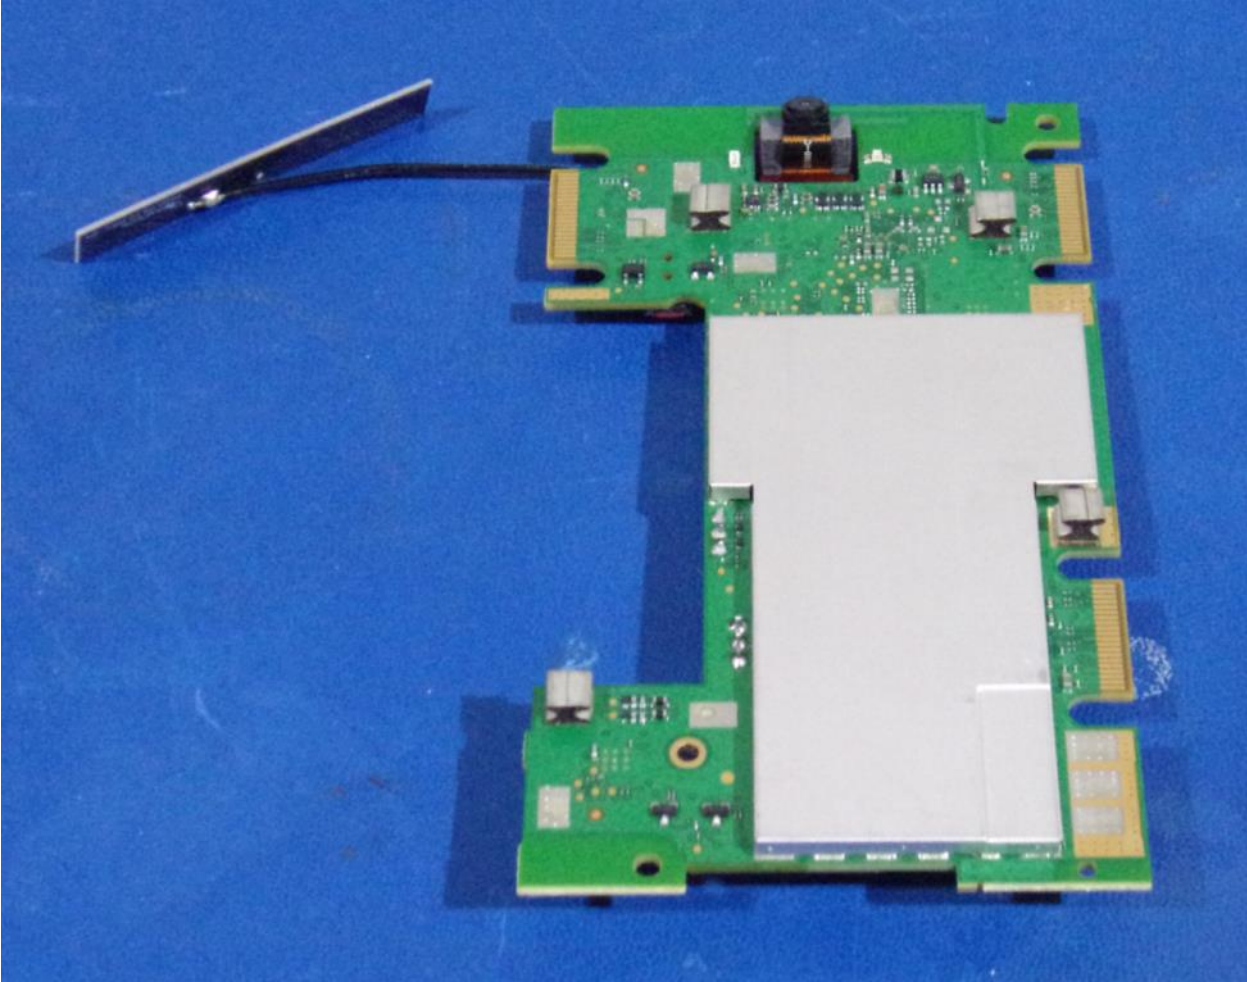

WIFI/Zwave plugin module

Take Over Module  
(for 5800RF)

Cellular module

Modules are not part of this filing

Telit LE910B1-NA

SNR 0052R50H44K2660

Model: LE910B1-NA

FCC ID: R17LE910NAV2

IC: 51314-LE910NAV2

Designed in Italy Assembled in Taiwan

© RESIDEO 2018  
208-81998  
CEE-WM-7A  
01-71011937