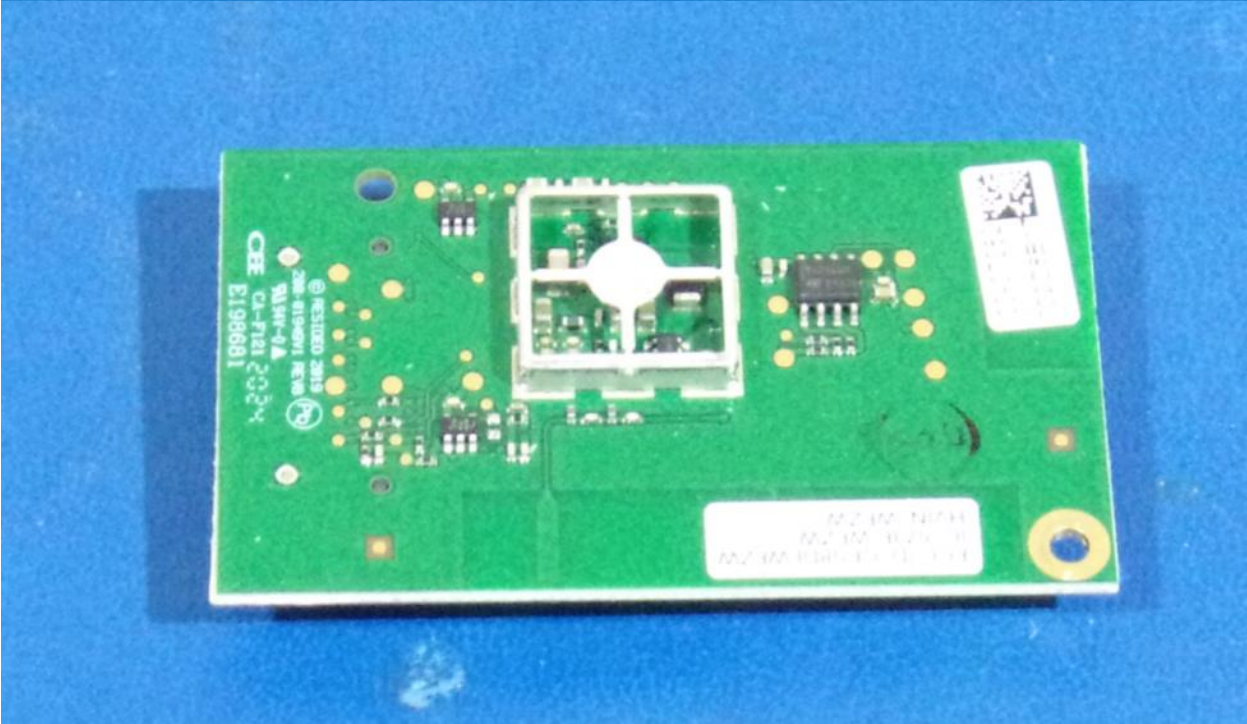

WIFI/Zwave plugin module

Take Over Module  
(for 5800RF)

Cellular module

Modules are not part of this filing

Telit LE910B1-NA

SNR 0052R50H44K2660

Model: LE910B1-NA

FCC ID: R17LE910NAV2

IC: 51314-LE910NAV2

Designed in Italy Assembled in Taiwan

© RESIDEO 2018  
208-81998  
CEE-WM-7A  
01-71011937