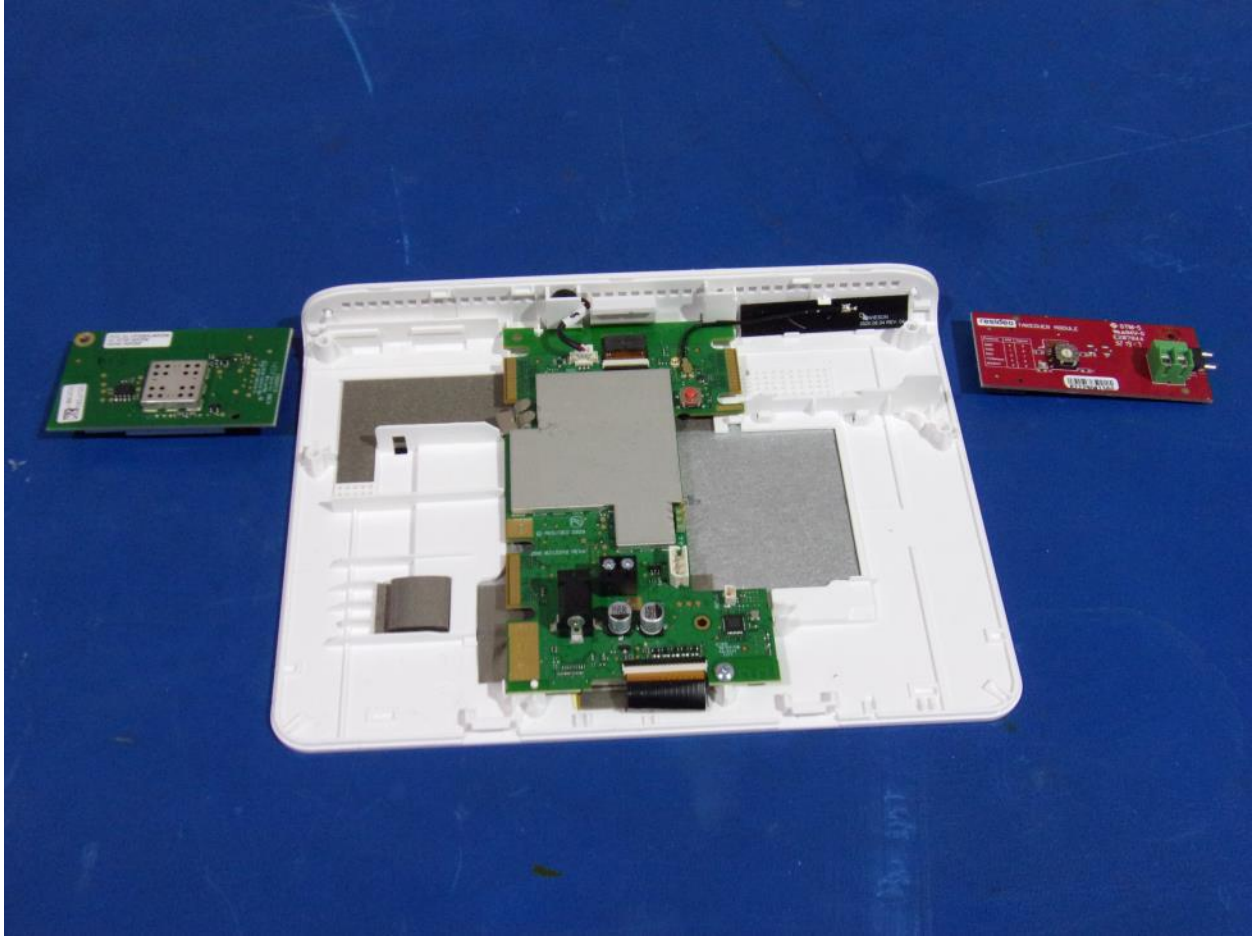

WIFI/Zwave plugin module

Take Over Module  
(for 5800RF)

Cellular module

Modules are not part of this filing

Telit LE910B1-NA

SNR 0052R50H44K2660

Model: LE910B1-NA

FCC ID: R17LE910NAV2