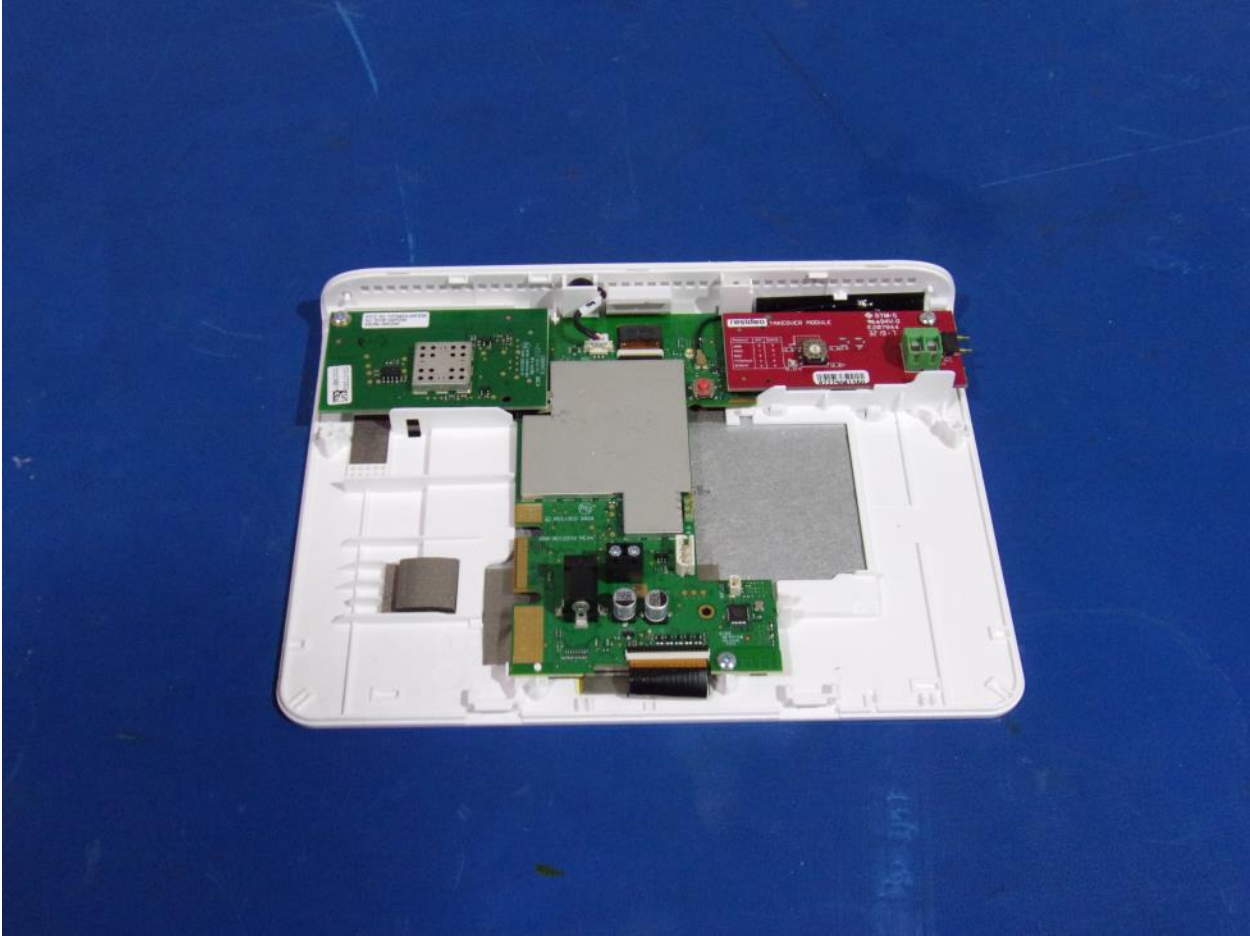

WIFI/Zwave plugin module

Take Over Module  
(for 5800RF)

Cellular module

Modules are not part of this filing

Telit LE910B1-NA

SNR 0052R50H44K2660

Model: LE910B1-NA

FCC ID: R17LE910NAV2