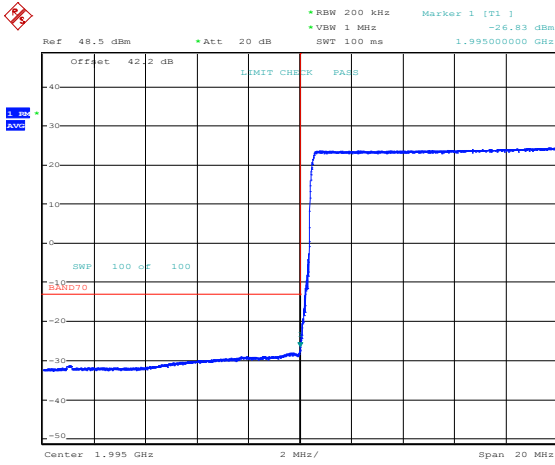

Date: 4.MAR.2021 22:47:09

Date: 2.MAR.2021 19:09:13

Band 66, Band Edge, 10MHz Bandwidth Setting, 64QAM

Date: 4.MAR.2021 22:48:41

Date: 2.MAR.2021 19:18:10

Band 66, Band Edge, 5MHz Bandwidth Setting, 64QAM

Date: 2.MAR.2021 19:23:29

Date: 2.MAR.2021 19:25:23

Band 66, Band Edge, 20MHz Bandwidth Setting, 256QAM

Date: 4.MAR.2021 22:56:32

Date: 4.MAR.2021 22:53:06

Band 66, Band Edge, 10MHz Bandwidth Setting, 256QAM

Date: 4.MAR.2021 22:50:02

Date: 2.MAR.2021 19:32:07

Band 66, Band Edge, 5MHz Bandwidth Setting, 256QAM

Date: 4.MAR.2021 23:32:11

Date: 4.MAR.2021 23:33:37

Band 70, Band Edge, 20MHz Bandwidth Setting, QPSK

Date: 4.MAR.2021 23:38:17

Date: 4.MAR.2021 23:37:11