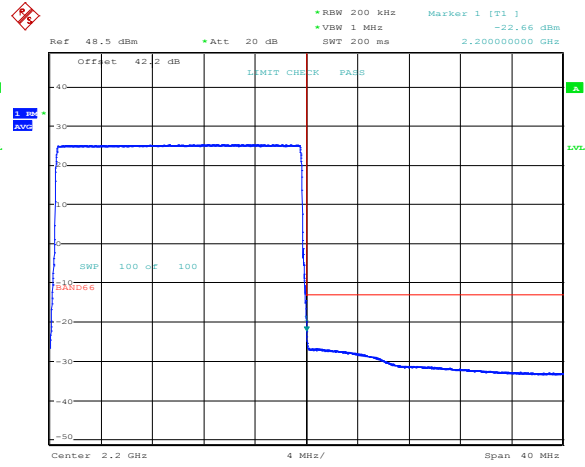

Date: 2.MAR.2021 18:07:27

Date: 2.MAR.2021 18:30:42

Band 66, Band Edge, 20MHz Bandwidth Setting, QPSK

Date: 4.MAR.2021 18:55:38

Date: 4.MAR.2021 18:57:46

Band 66, Band Edge, 10MHz Bandwidth Setting, QPSK

Date: 4.MAR.2021 19:02:31

Date: 4.MAR.2021 19:11:40

Band 66, Band Edge, 5MHz Bandwidth Setting, QPSK

Date: 4.MAR.2021 22:18:31

Date: 2.MAR.2021 18:43:17

Band 66, Band Edge, 20MHz Bandwidth Setting, 16QAM

Date: 4.MAR.2021 22:20:09

Date: 2.MAR.2021 18:45:45

Band 66, Band Edge, 10MHz Bandwidth Setting, 16QAM

Date: 4.MAR.2021 22:25:01

Date: 2.MAR.2021 18:56:46

Band 66, Band Edge, 5MHz Bandwidth Setting, 16QAM

Date: 4.MAR.2021 22:42:43

Date: 2.MAR.2021 19:07:33

Band 66, Band Edge, 20MHz Bandwidth Setting, 64QAM (40 W)