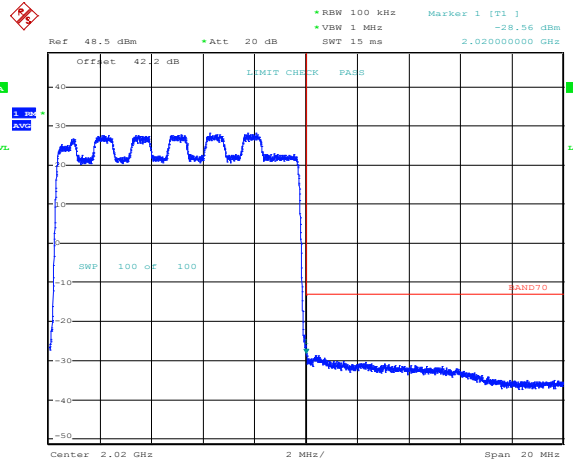

Band 70, Band Edge, 10MHz Bandwidth Setting, QPSK

Date: 4.MAR.2021 23:39:43

Date: 4.MAR.2021 23:41:40

Band 70, Band Edge, 5MHz Bandwidth Setting, QPSK

Date: 5.MAR.2021 00:04:32

Date: 5.MAR.2021 00:06:09

Band 70, Band Edge, 20MHz Bandwidth Setting, 16QAM

Date: 5.MAR.2021 00:08:28

Date: 5.MAR.2021 00:07:37

Band 70, Band Edge, 10MHz Bandwidth Setting, 16QAM

Date: 5.MAR.2021 00:10:02

Date: 5.MAR.2021 00:13:38

Band 70, Band Edge, 5MHz Bandwidth Setting, 16QAM

Date: 5.MAR.2021 00:20:08