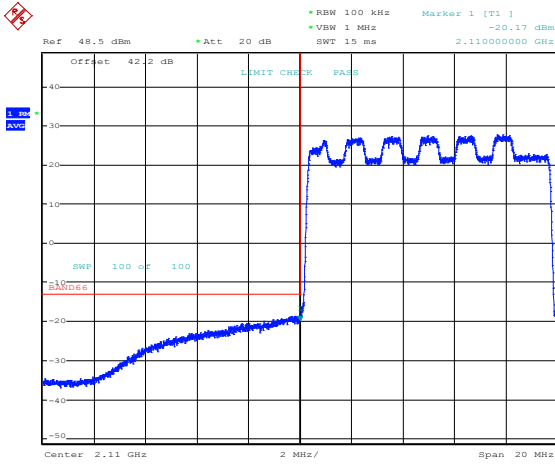

Date: 4.MAR.2021 19:11:40

Band 66, Band Edge, 5MHz Bandwidth Setting, QPSK

Date: 4.MAR.2021 22:18:31

Date: 2.MAR.2021 18:43:17

Band 66, Band Edge, 20MHz Bandwidth Setting, 16QAM

Date: 4.MAR.2021 22:20:09

Date: 2.MAR.2021 18:45:45

Band 66, Band Edge, 10MHz Bandwidth Setting, 16QAM

Date: 4.MAR.2021 22:25:01

Date: 2.MAR.2021 18:56:46

Band 66, Band Edge, 5MHz Bandwidth Setting, 16QAM

Date: 4.MAR.2021 22:42:43

Date: 2.MAR.2021 19:07:33

Band 66, Band Edge, 20MHz Bandwidth Setting, 64QAM (40 W)