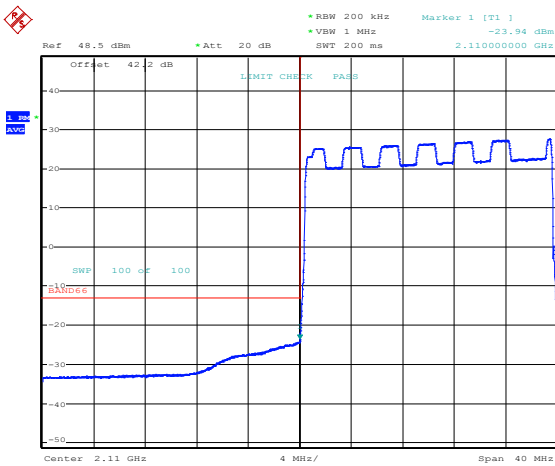

Date: 2.MAR.2021 18:07:27

Date: 2.MAR.2021 18:30:42

Band 66, Band Edge, 20MHz Bandwidth Setting, QPSK

Date: 4.MAR.2021 18:55:38

Date: 4.MAR.2021 18:57:46

Band 66, Band Edge, 10MHz Bandwidth Setting, QPSK

Date: 4.MAR.2021 19:02:31

Date: 4.MAR.2021 19:11:40

Band 66, Band Edge, 5MHz Bandwidth Setting, QPSK

Date: 4.MAR.2021 22:18:31

Date: 2.MAR.2021 18:43:17

Band 66, Band Edge, 20MHz Bandwidth Setting, 16QAM

Date: 4.MAR.2021 22:20:09

Date: 2.MAR.2021 18:45:45

Band 66, Band Edge, 10MHz Bandwidth Setting, 16QAM

Date: 4.MAR.2021 22:25:01

Date: 2.MAR.2021 18:56:46

Band 66, Band Edge, 5MHz Bandwidth Setting, 16QAM

Date: 4.MAR.2021 22:42:43

Date: 2.MAR.2021 19:07:33

Band 66, Band Edge, 20MHz Bandwidth Setting, 64QAM (40 W)