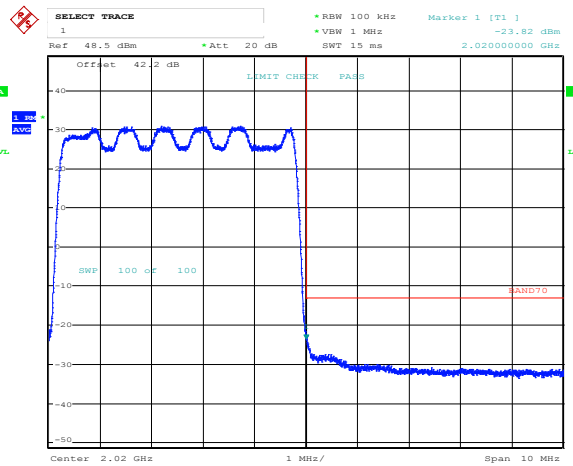

Date: 5.MAR.2021 00:08:28

Date: 5.MAR.2021 00:07:37

Band 70, Band Edge, 10MHz Bandwidth Setting, 16QAM

Date: 5.MAR.2021 00:10:02

Date: 5.MAR.2021 00:13:38

Band 70, Band Edge, 5MHz Bandwidth Setting, 16QAM

Date: 5.MAR.2021 00:20:08

Date: 5.MAR.2021 00:21:42

Band 70, Band Edge, 20MHz Bandwidth Setting, 64QAM

Date: 5.MAR.2021 00:36:46

Date: 5.MAR.2021 00:34:01

Band 70, Band Edge, 10MHz Bandwidth Setting, 64QAM

Date: 5.MAR.2021 00:39:01