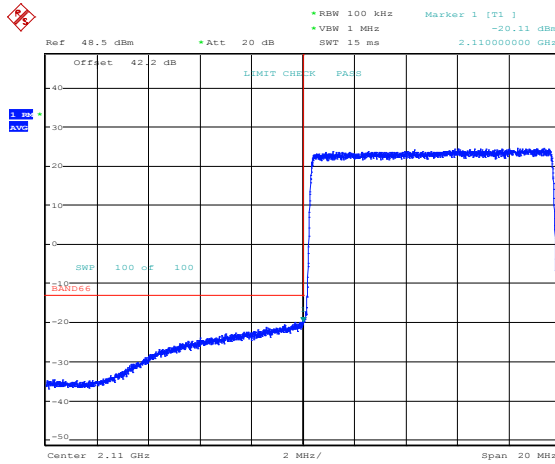

Band 66, Band Edge, 10MHz Bandwidth Setting, 16QAM

Date: 4.MAR.2021 22:25:01

Date: 2.MAR.2021 18:56:46

Band 66, Band Edge, 5MHz Bandwidth Setting, 16QAM

Date: 4.MAR.2021 22:42:43

Date: 2.MAR.2021 19:07:33

Band 66, Band Edge, 20MHz Bandwidth Setting, 64QAM (40 W)

Date: 4.MAR.2021 22:47:09

Date: 2.MAR.2021 19:09:13

Band 66, Band Edge, 10MHz Bandwidth Setting, 64QAM

Date: 4.MAR.2021 22:48:41

Date: 2.MAR.2021 19:18:10

Band 66, Band Edge, 5MHz Bandwidth Setting, 64QAM

Date: 2.MAR.2021 19:23:29

Date: 2.MAR.2021 19:25:23

Band 66, Band Edge, 20MHz Bandwidth Setting, 256QAM

Date: 4.MAR.2021 22:56:32

Date: 4.MAR.2021 22:53:06

Band 66, Band Edge, 10MHz Bandwidth Setting, 256QAM

Date: 4.MAR.2021 22:50:02