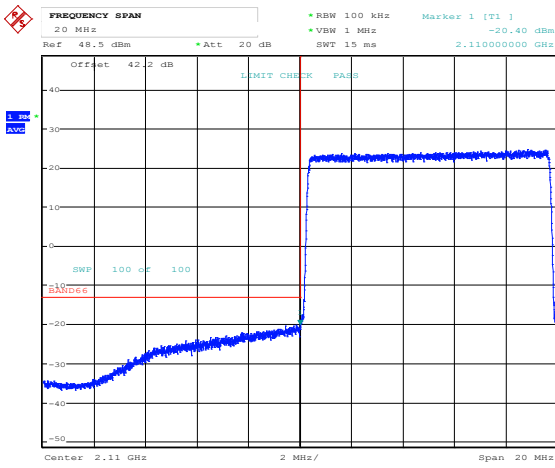

Date: 2.MAR.2021 18:07:27

Date: 2.MAR.2021 18:30:42

Band 66, Band Edge, 20MHz Bandwidth Setting, QPSK

Date: 4.MAR.2021 18:55:38

Date: 4.MAR.2021 18:57:46

Band 66, Band Edge, 10MHz Bandwidth Setting, QPSK

Date: 4.MAR.2021 19:02:31

Date: 4.MAR.2021 19:11:40

Band 66, Band Edge, 5MHz Bandwidth Setting, QPSK

Date: 4.MAR.2021 22:18:31

Date: 2.MAR.2021 18:43:17

Band 66, Band Edge, 20MHz Bandwidth Setting, 16QAM

Date: 4.MAR.2021 22:20:09

Date: 2.MAR.2021 18:45:45

Band 66, Band Edge, 10MHz Bandwidth Setting, 16QAM

Date: 4.MAR.2021 22:25:01

Date: 2.MAR.2021 18:56:46

Band 66, Band Edge, 5MHz Bandwidth Setting, 16QAM

Date: 4.MAR.2021 22:42:43

Date: 2.MAR.2021 19:07:33

Band 66, Band Edge, 20MHz Bandwidth Setting, 64QAM (40 W)