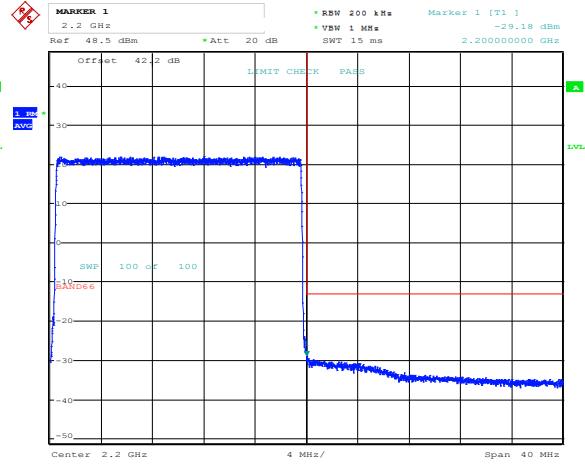

Band 66, Band Edge, 10MHz Bandwidth Setting, 16QAM

Date: 4.MAR.2021 22:25:01

Date: 2.MAR.2021 18:56:46

Band 66, Band Edge, 5MHz Bandwidth Setting, 16QAM

Date: 4.MAR.2021 22:42:43

Date: 2.MAR.2021 19:07:33

Band 66, Band Edge, 20MHz Bandwidth Setting, 64QAM (40 W)

Date: 4.MAR.2021 22:47:09

Date: 2.MAR.2021 19:09:13

Band 66, Band Edge, 10MHz Bandwidth Setting, 64QAM

Date: 4.MAR.2021 22:48:41

Date: 2.MAR.2021 19:18:10

Band 66, Band Edge, 5MHz Bandwidth Setting, 64QAM

Date: 2.MAR.2021 19:23:29

Date: 2.MAR.2021 19:25:23

Band 66, Band Edge, 20MHz Bandwidth Setting, 256QAM

Date: 4.MAR.2021 22:56:32

Date: 4.MAR.2021 22:53:06

Band 66, Band Edge, 10MHz Bandwidth Setting, 256QAM

Date: 4.MAR.2021 22:50:02