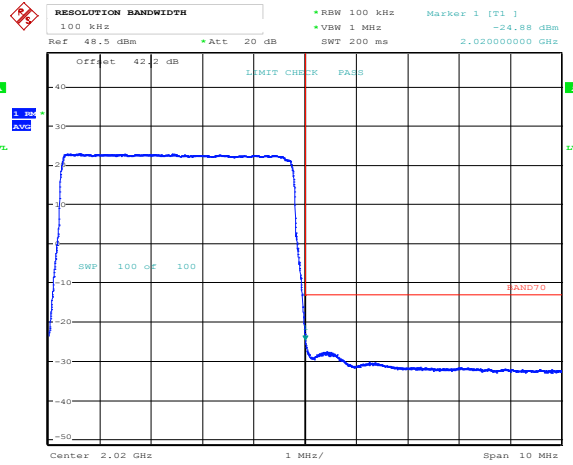

Date: 5.MAR.2021 00:21:42

Band 70, Band Edge, 20MHz Bandwidth Setting, 64QAM

Date: 5.MAR.2021 00:36:46

Date: 5.MAR.2021 00:34:01

Band 70, Band Edge, 10MHz Bandwidth Setting, 64QAM

Date: 5.MAR.2021 00:39:01

Date: 5.MAR.2021 00:40:24

Band 70, Band Edge, 5MHz Bandwidth Setting, 64QAM

Date: 2.MAR.2021 19:55:20

Date: 2.MAR.2021 19:53:56

Band 70, Band Edge, 20MHz Bandwidth Setting, 256QAM

Date: 2.MAR.2021 19:56:30

Date: 2.MAR.2021 19:57:29

Band 70, Band Edge, 10MHz Bandwidth Setting, 256QAM

Date: 2.MAR.2021 20:01:10

Date: 2.MAR.2021 19:59:25

Band 70, Band Edge, 5MHz Bandwidth Setting, 256QAM