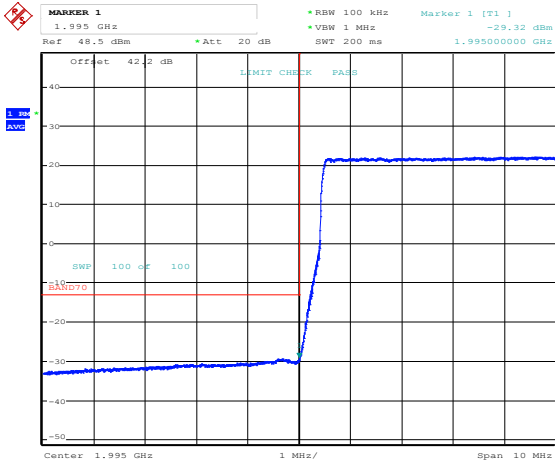

Date: 5.MAR.2021 00:21:42

Band 70, Band Edge, 20MHz Bandwidth Setting, 64QAM

Date: 5.MAR.2021 00:36:46

Date: 5.MAR.2021 00:34:01

Band 70, Band Edge, 10MHz Bandwidth Setting, 64QAM

Date: 5.MAR.2021 00:39:01

Date: 5.MAR.2021 00:40:24

Band 70, Band Edge, 5MHz Bandwidth Setting, 64QAM

Date: 2.MAR.2021 19:55:20

Date: 2.MAR.2021 19:53:56

Band 70, Band Edge, 20MHz Bandwidth Setting, 256QAM

Date: 2.MAR.2021 19:56:30

Date: 2.MAR.2021 19:57:29

Band 70, Band Edge, 10MHz Bandwidth Setting, 256QAM

Date: 2.MAR.2021 20:01:10

Date: 2.MAR.2021 19:59:25

Band 70, Band Edge, 5MHz Bandwidth Setting, 256QAM