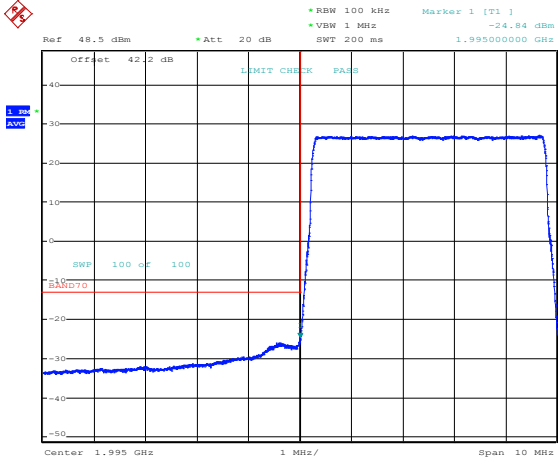

Date: 5.MAR.2021 00:08:28

Date: 5.MAR.2021 00:07:37

Band 70, Band Edge, 10MHz Bandwidth Setting, 16QAM

Date: 5.MAR.2021 00:10:02

Date: 5.MAR.2021 00:13:38

Band 70, Band Edge, 5MHz Bandwidth Setting, 16QAM

Date: 5.MAR.2021 00:20:08

Date: 5.MAR.2021 00:21:42

Band 70, Band Edge, 20MHz Bandwidth Setting, 64QAM

Date: 5.MAR.2021 00:36:46

Date: 5.MAR.2021 00:34:01

Band 70, Band Edge, 10MHz Bandwidth Setting, 64QAM

Date: 5.MAR.2021 00:39:01

Date: 5.MAR.2021 00:40:24

Band 70, Band Edge, 5MHz Bandwidth Setting, 64QAM

Date: 2.MAR.2021 19:55:20

Date: 2.MAR.2021 19:53:56

Band 70, Band Edge, 20MHz Bandwidth Setting, 256QAM

Date: 2.MAR.2021 19:56:30