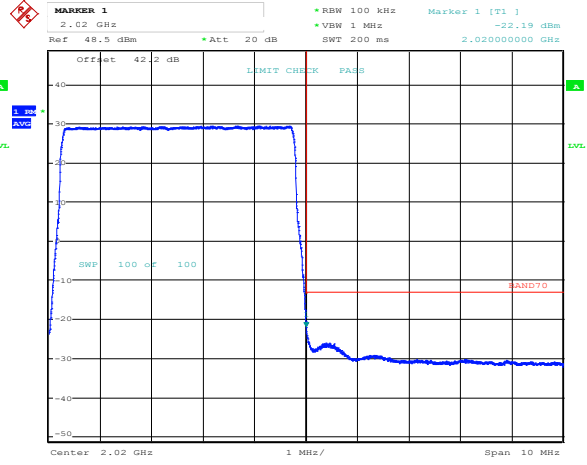

Date: 5.MAR.2021 00:08:28

Date: 5.MAR.2021 00:07:37

Band 70, Band Edge, 10MHz Bandwidth Setting, 16QAM

Date: 5.MAR.2021 00:10:02

Date: 5.MAR.2021 00:13:38

Band 70, Band Edge, 5MHz Bandwidth Setting, 16QAM

Date: 5.MAR.2021 00:20:08

Date: 5.MAR.2021 00:21:42

Band 70, Band Edge, 20MHz Bandwidth Setting, 64QAM

Date: 5.MAR.2021 00:36:46

Date: 5.MAR.2021 00:34:01

Band 70, Band Edge, 10MHz Bandwidth Setting, 64QAM

Date: 5.MAR.2021 00:39:01

Date: 5.MAR.2021 00:40:24

Band 70, Band Edge, 5MHz Bandwidth Setting, 64QAM

Date: 2.MAR.2021 19:55:20

Date: 2.MAR.2021 19:53:56

Band 70, Band Edge, 20MHz Bandwidth Setting, 256QAM

Date: 2.MAR.2021 19:56:30