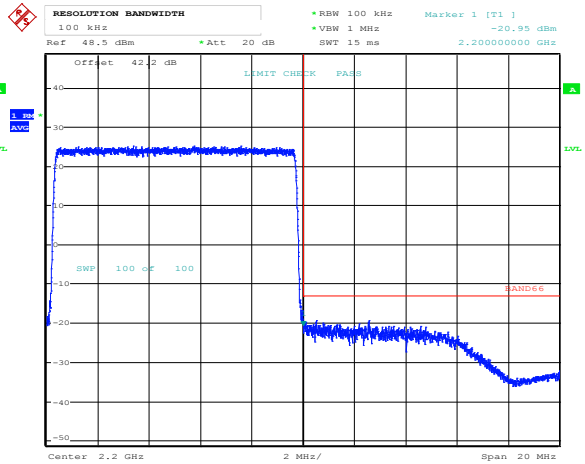

Band 66, Band Edge, 10MHz Bandwidth Setting, 16QAM

Date: 4.MAR.2021 22:25:01

Date: 2.MAR.2021 18:56:46

Band 66, Band Edge, 5MHz Bandwidth Setting, 16QAM

Date: 4.MAR.2021 22:42:43

Date: 2.MAR.2021 19:07:33

Band 66, Band Edge, 20MHz Bandwidth Setting, 64QAM (40 W)

Date: 4.MAR.2021 22:47:09

Date: 2.MAR.2021 19:09:13

Band 66, Band Edge, 10MHz Bandwidth Setting, 64QAM

Date: 4.MAR.2021 22:48:41

Date: 2.MAR.2021 19:18:10

Band 66, Band Edge, 5MHz Bandwidth Setting, 64QAM

Date: 2.MAR.2021 19:23:29