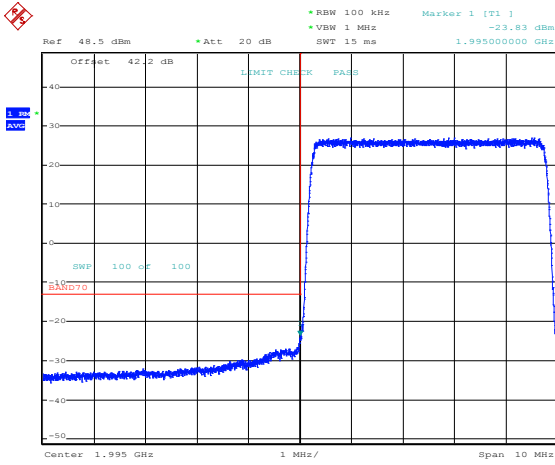

Date: 4.MAR.2021 23:39:43