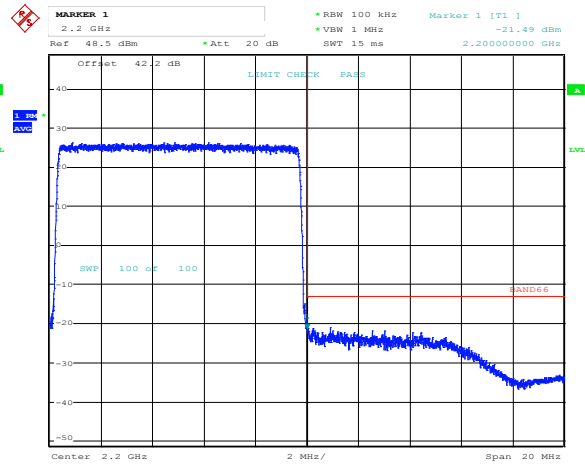

Band 66, Band Edge, 10MHz Bandwidth Setting, 16QAM

Date: 4.MAR.2021 22:25:01

Date: 2.MAR.2021 18:56:46

Band 66, Band Edge, 5MHz Bandwidth Setting, 16QAM

Date: 4.MAR.2021 22:42:43

Date: 2.MAR.2021 19:07:33

Band 66, Band Edge, 20MHz Bandwidth Setting, 64QAM (40 W)

Date: 4.MAR.2021 22:47:09

Date: 2.MAR.2021 19:09:13

Band 66, Band Edge, 10MHz Bandwidth Setting, 64QAM

Date: 4.MAR.2021 22:48:41

Date: 2.MAR.2021 19:18:10

Band 66, Band Edge, 5MHz Bandwidth Setting, 64QAM

Date: 2.MAR.2021 19:23:29

Date: 2.MAR.2021 19:25:23

Band 66, Band Edge, 20MHz Bandwidth Setting, 256QAM

Date: 4.MAR.2021 22:56:32

Date: 4.MAR.2021 22:53:06

Band 66, Band Edge, 10MHz Bandwidth Setting, 256QAM

Date: 4.MAR.2021 22:50:02