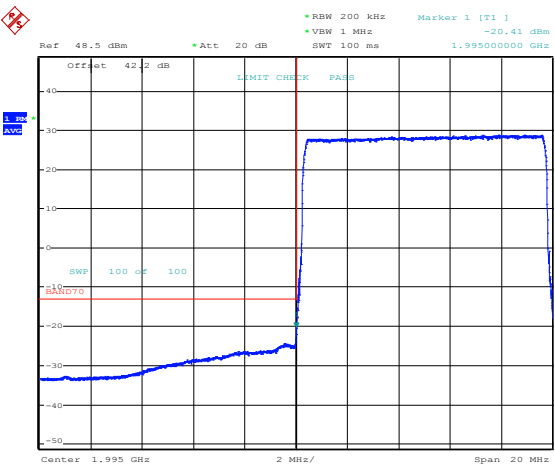

Date: 5.MAR.2021 00:21:42

Band 70, Band Edge, 20MHz Bandwidth Setting, 64QAM

Date: 5.MAR.2021 00:36:46

Date: 5.MAR.2021 00:34:01

Band 70, Band Edge, 10MHz Bandwidth Setting, 64QAM

Date: 5.MAR.2021 00:39:01

Date: 5.MAR.2021 00:40:24

Band 70, Band Edge, 5MHz Bandwidth Setting, 64QAM

Date: 2.MAR.2021 19:55:20

Date: 2.MAR.2021 19:53:56

Band 70, Band Edge, 20MHz Bandwidth Setting, 256QAM

Date: 2.MAR.2021 19:56:30

Date: 2.MAR.2021 19:57:29

Band 70, Band Edge, 10MHz Bandwidth Setting, 256QAM

Date: 2.MAR.2021 20:01:10

Date: 2.MAR.2021 19:59:25

Band 70, Band Edge, 5MHz Bandwidth Setting, 256QAM