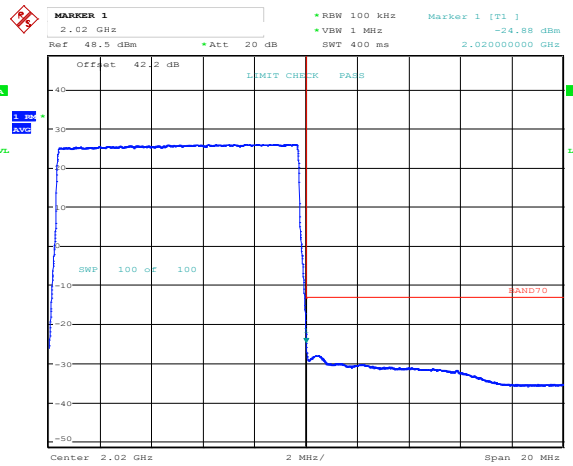

Date: 5.MAR.2021 00:08:28

Date: 5.MAR.2021 00:07:37

Band 70, Band Edge, 10MHz Bandwidth Setting, 16QAM

Date: 5.MAR.2021 00:10:02

Date: 5.MAR.2021 00:13:38

Band 70, Band Edge, 5MHz Bandwidth Setting, 16QAM

Date: 5.MAR.2021 00:20:08

Date: 5.MAR.2021 00:21:42

Band 70, Band Edge, 20MHz Bandwidth Setting, 64QAM

Date: 5.MAR.2021 00:36:46

Date: 5.MAR.2021 00:34:01

Band 70, Band Edge, 10MHz Bandwidth Setting, 64QAM

Date: 5.MAR.2021 00:39:01