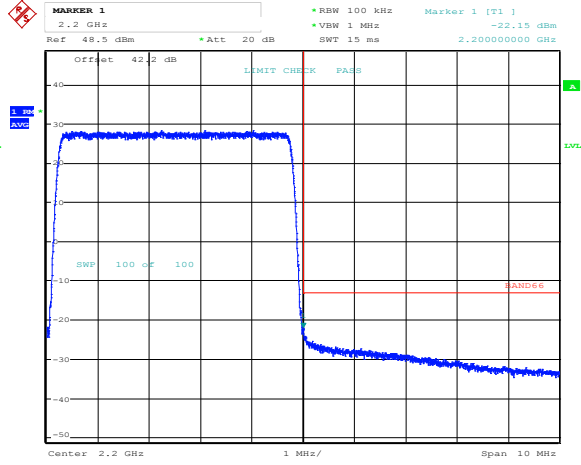

Date: 2.MAR.2021 19:25:23

Band 66, Band Edge, 20MHz Bandwidth Setting, 256QAM

Date: 4.MAR.2021 22:56:32

Date: 4.MAR.2021 22:53:06

Band 66, Band Edge, 10MHz Bandwidth Setting, 256QAM

Date: 4.MAR.2021 22:50:02

Date: 2.MAR.2021 19:32:07

Band 66, Band Edge, 5MHz Bandwidth Setting, 256QAM

Date: 4.MAR.2021 23:32:11

Date: 4.MAR.2021 23:33:37

Band 70, Band Edge, 20MHz Bandwidth Setting, QPSK

Date: 4.MAR.2021 23:38:17

Date: 4.MAR.2021 23:37:11