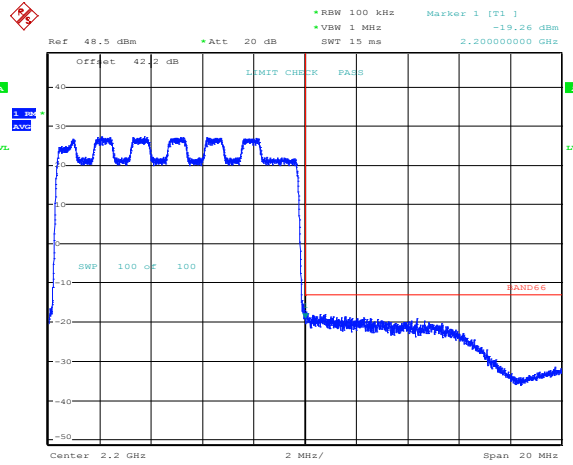

Date: 4.MAR.2021 19:11:40

Band 66, Band Edge, 5MHz Bandwidth Setting, QPSK

Date: 4.MAR.2021 22:18:31

Date: 2.MAR.2021 18:43:17

Band 66, Band Edge, 20MHz Bandwidth Setting, 16QAM

Date: 4.MAR.2021 22:20:09

Date: 2.MAR.2021 18:45:45

Band 66, Band Edge, 10MHz Bandwidth Setting, 16QAM

Date: 4.MAR.2021 22:25:01

Date: 2.MAR.2021 18:56:46

Band 66, Band Edge, 5MHz Bandwidth Setting, 16QAM

Date: 4.MAR.2021 22:42:43

Date: 2.MAR.2021 19:07:33

Band 66, Band Edge, 20MHz Bandwidth Setting, 64QAM (40 W)