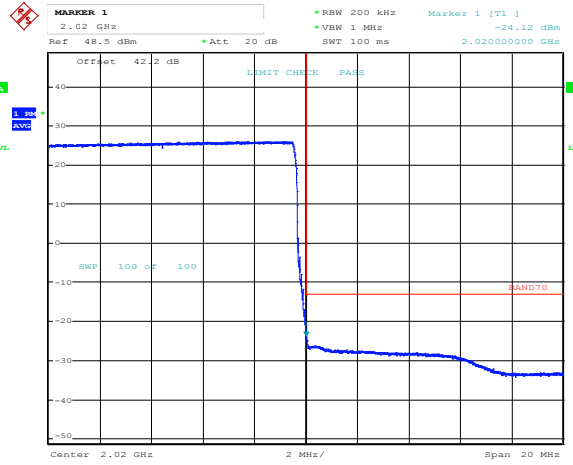

Date: 4.MAR.2021 22:47:09

Date: 2.MAR.2021 19:09:13

Band 66, Band Edge, 10MHz Bandwidth Setting, 64QAM

Date: 4.MAR.2021 22:48:41

Date: 2.MAR.2021 19:18:10

Band 66, Band Edge, 5MHz Bandwidth Setting, 64QAM

Date: 2.MAR.2021 19:23:29

Date: 2.MAR.2021 19:25:23

Band 66, Band Edge, 20MHz Bandwidth Setting, 256QAM

Date: 4.MAR.2021 22:56:32

Date: 4.MAR.2021 22:53:06

Band 66, Band Edge, 10MHz Bandwidth Setting, 256QAM

Date: 4.MAR.2021 22:50:02

Date: 2.MAR.2021 19:32:07

Band 66, Band Edge, 5MHz Bandwidth Setting, 256QAM

Date: 4.MAR.2021 23:32:11

Date: 4.MAR.2021 23:33:37

Band 70, Band Edge, 20MHz Bandwidth Setting, QPSK

Date: 4.MAR.2021 23:38:17

Date: 4.MAR.2021 23:37:11