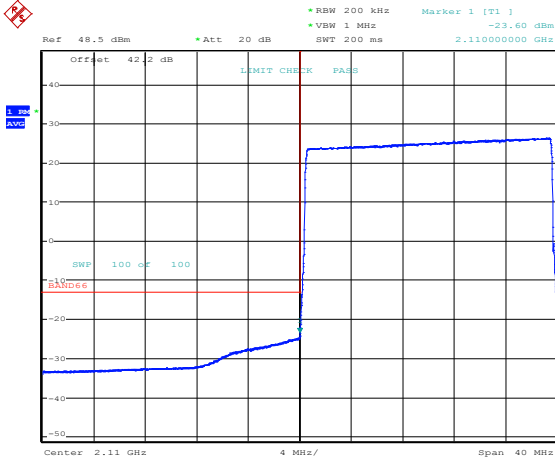

Band 66, Band Edge, 10MHz Bandwidth Setting, 16QAM

Date: 4.MAR.2021 22:25:01

Date: 2.MAR.2021 18:56:46

Band 66, Band Edge, 5MHz Bandwidth Setting, 16QAM

Date: 4.MAR.2021 22:42:43

Date: 2.MAR.2021 19:07:33

Band 66, Band Edge, 20MHz Bandwidth Setting, 64QAM (40 W)

Date: 4.MAR.2021 22:47:09

Date: 2.MAR.2021 19:09:13

Band 66, Band Edge, 10MHz Bandwidth Setting, 64QAM

Date: 4.MAR.2021 22:48:41

Date: 2.MAR.2021 19:18:10

Band 66, Band Edge, 5MHz Bandwidth Setting, 64QAM

Date: 2.MAR.2021 19:23:29

Date: 2.MAR.2021 19:25:23

Band 66, Band Edge, 20MHz Bandwidth Setting, 256QAM

Date: 4.MAR.2021 22:56:32

Date: 4.MAR.2021 22:53:06

Band 66, Band Edge, 10MHz Bandwidth Setting, 256QAM

Date: 4.MAR.2021 22:50:02