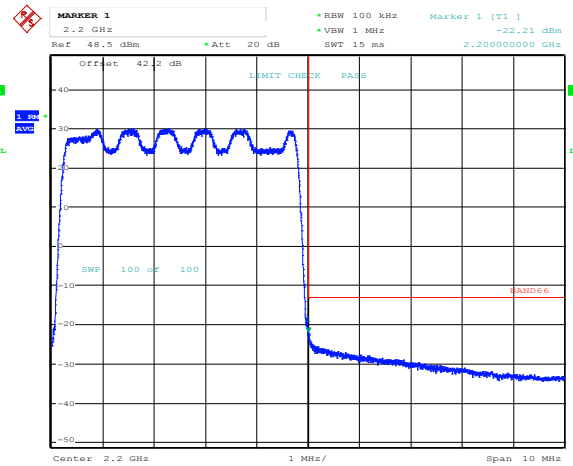

Date: 4.MAR.2021 19:11:40

Band 66, Band Edge, 5MHz Bandwidth Setting, QPSK

Date: 4.MAR.2021 22:18:31

Date: 2.MAR.2021 18:43:17

Band 66, Band Edge, 20MHz Bandwidth Setting, 16QAM

Date: 4.MAR.2021 22:20:09

Date: 2.MAR.2021 18:45:45

Band 66, Band Edge, 10MHz Bandwidth Setting, 16QAM

Date: 4.MAR.2021 22:25:01

Date: 2.MAR.2021 18:56:46

Band 66, Band Edge, 5MHz Bandwidth Setting, 16QAM

Date: 4.MAR.2021 22:42:43

Date: 2.MAR.2021 19:07:33

Band 66, Band Edge, 20MHz Bandwidth Setting, 64QAM (40 W)