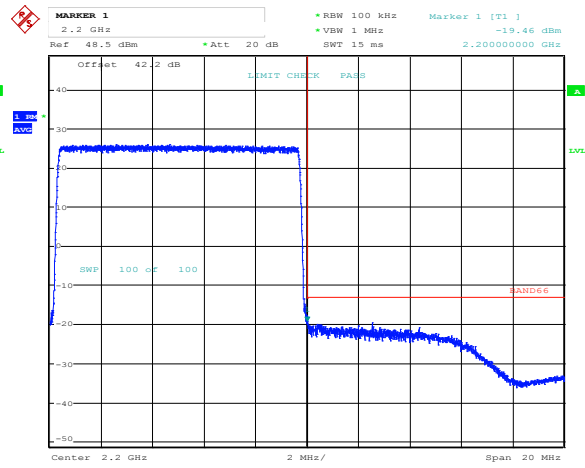

Date: 2.MAR.2021 18:07:27

Date: 2.MAR.2021 18:30:42

Band 66, Band Edge, 20MHz Bandwidth Setting, QPSK

Date: 4.MAR.2021 18:55:38

Date: 4.MAR.2021 18:57:46

Band 66, Band Edge, 10MHz Bandwidth Setting, QPSK

Date: 4.MAR.2021 19:02:31

Date: 4.MAR.2021 19:11:40

Band 66, Band Edge, 5MHz Bandwidth Setting, QPSK

Date: 4.MAR.2021 22:18:31

Date: 2.MAR.2021 18:43:17

Band 66, Band Edge, 20MHz Bandwidth Setting, 16QAM

Date: 4.MAR.2021 22:20:09

Date: 2.MAR.2021 18:45:45

Band 66, Band Edge, 10MHz Bandwidth Setting, 16QAM

Date: 4.MAR.2021 22:25:01

Date: 2.MAR.2021 18:56:46

Band 66, Band Edge, 5MHz Bandwidth Setting, 16QAM

Date: 4.MAR.2021 22:42:43

Date: 2.MAR.2021 19:07:33

Band 66, Band Edge, 20MHz Bandwidth Setting, 64QAM (40 W)