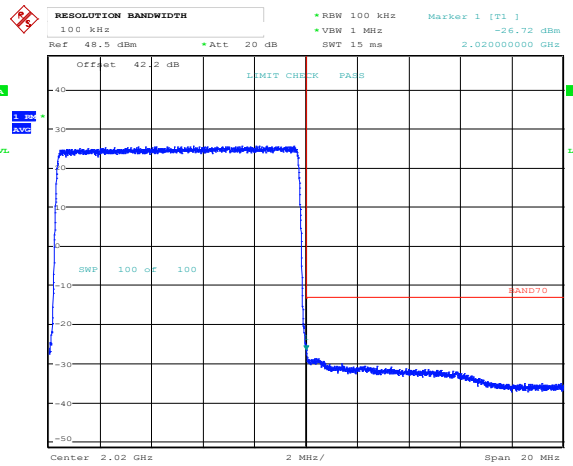

Date: 2.MAR.2021 19:25:23

Band 66, Band Edge, 20MHz Bandwidth Setting, 256QAM

Date: 4.MAR.2021 22:56:32

Date: 4.MAR.2021 22:53:06

Band 66, Band Edge, 10MHz Bandwidth Setting, 256QAM

Date: 4.MAR.2021 22:50:02

Date: 2.MAR.2021 19:32:07

Band 66, Band Edge, 5MHz Bandwidth Setting, 256QAM

Date: 4.MAR.2021 23:32:11

Date: 4.MAR.2021 23:33:37

Band 70, Band Edge, 20MHz Bandwidth Setting, QPSK

Date: 4.MAR.2021 23:38:17

Date: 4.MAR.2021 23:37:11

Band 70, Band Edge, 10MHz Bandwidth Setting, QPSK

Date: 4.MAR.2021 23:39:43

Date: 4.MAR.2021 23:41:40

Band 70, Band Edge, 5MHz Bandwidth Setting, QPSK

Date: 5.MAR.2021 00:04:32

Date: 5.MAR.2021 00:06:09

Band 70, Band Edge, 20MHz Bandwidth Setting, 16QAM