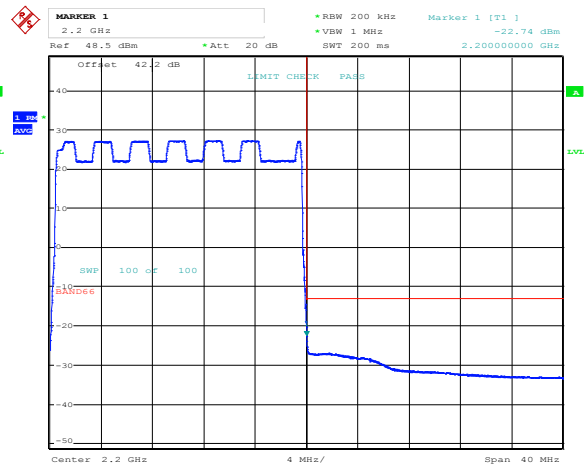

Date: 2.MAR.2021 18:07:27

Date: 2.MAR.2021 18:30:42

Band 66, Band Edge, 20MHz Bandwidth Setting, QPSK

Date: 4.MAR.2021 18:55:38

Date: 4.MAR.2021 18:57:46

Band 66, Band Edge, 10MHz Bandwidth Setting, QPSK

Date: 4.MAR.2021 19:02:31

Date: 4.MAR.2021 19:11:40

Band 66, Band Edge, 5MHz Bandwidth Setting, QPSK

Date: 4.MAR.2021 22:18:31

Date: 2.MAR.2021 18:43:17

Band 66, Band Edge, 20MHz Bandwidth Setting, 16QAM

Date: 4.MAR.2021 22:20:09

Date: 2.MAR.2021 18:45:45

Band 66, Band Edge, 10MHz Bandwidth Setting, 16QAM

Date: 4.MAR.2021 22:25:01

Date: 2.MAR.2021 18:56:46

Band 66, Band Edge, 5MHz Bandwidth Setting, 16QAM

Date: 4.MAR.2021 22:42:43

Date: 2.MAR.2021 19:07:33

Band 66, Band Edge, 20MHz Bandwidth Setting, 64QAM (40 W)