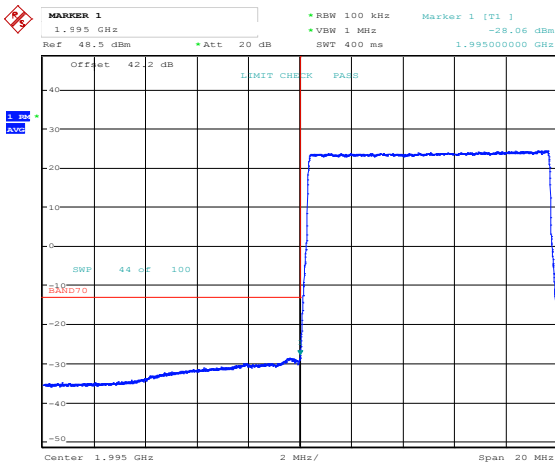

Date: 5.MAR.2021 00:08:28

Date: 5.MAR.2021 00:07:37

Band 70, Band Edge, 10MHz Bandwidth Setting, 16QAM

Date: 5.MAR.2021 00:10:02

Date: 5.MAR.2021 00:13:38

Band 70, Band Edge, 5MHz Bandwidth Setting, 16QAM

Date: 5.MAR.2021 00:20:08

Date: 5.MAR.2021 00:21:42

Band 70, Band Edge, 20MHz Bandwidth Setting, 64QAM

Date: 5.MAR.2021 00:36:46

Date: 5.MAR.2021 00:34:01

Band 70, Band Edge, 10MHz Bandwidth Setting, 64QAM

Date: 5.MAR.2021 00:39:01