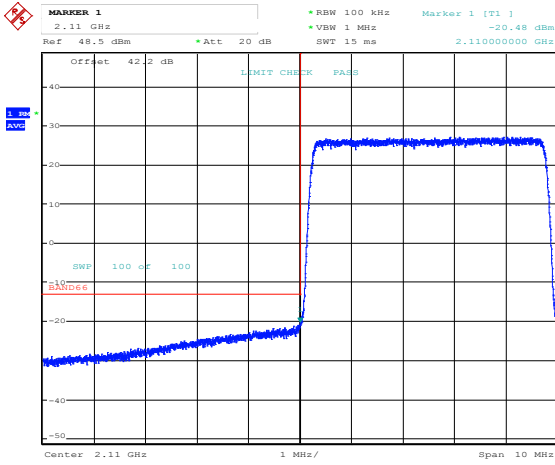

Date: 2.MAR.2021 18:07:27

Date: 2.MAR.2021 18:30:42

Band 66, Band Edge, 20MHz Bandwidth Setting, QPSK

Date: 4.MAR.2021 18:55:38

Date: 4.MAR.2021 18:57:46

Band 66, Band Edge, 10MHz Bandwidth Setting, QPSK

Date: 4.MAR.2021 19:02:31

Band 66, Band Edge, 10MHz Bandwidth Setting, 16QAM

Date: 4.MAR.2021 22:25:01

Date: 2.MAR.2021 18:56:46

Band 66, Band Edge, 5MHz Bandwidth Setting, 16QAM

Date: 4.MAR.2021 22:42:43

Date: 2.MAR.2021 19:07:33

Band 66, Band Edge, 20MHz Bandwidth Setting, 64QAM (40 W)