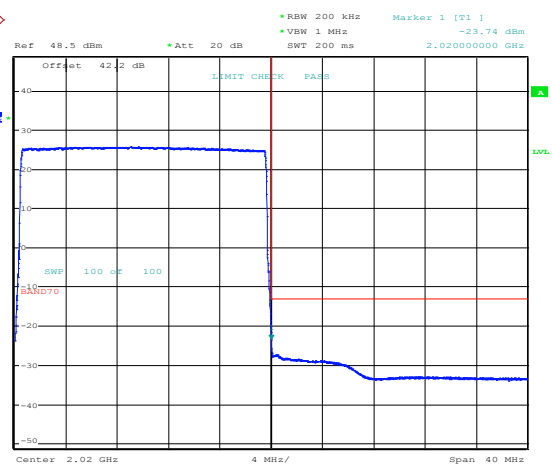

Date: 5.MAR.2021 00:08:28

Date: 5.MAR.2021 00:07:37

Band 70, Band Edge, 10MHz Bandwidth Setting, 16QAM

Date: 5.MAR.2021 00:10:02

Date: 5.MAR.2021 00:13:38

Band 70, Band Edge, 5MHz Bandwidth Setting, 16QAM

Date: 5.MAR.2021 00:20:08

Date: 5.MAR.2021 00:21:42

Band 70, Band Edge, 20MHz Bandwidth Setting, 64QAM

Date: 5.MAR.2021 00:36:46

Date: 5.MAR.2021 00:34:01

Band 70, Band Edge, 10MHz Bandwidth Setting, 64QAM

Date: 5.MAR.2021 00:39:01

Date: 5.MAR.2021 00:40:24

Band 70, Band Edge, 5MHz Bandwidth Setting, 64QAM

Date: 2.MAR.2021 19:55:20

Date: 2.MAR.2021 19:53:56

Band 70, Band Edge, 20MHz Bandwidth Setting, 256QAM

Date: 2.MAR.2021 19:56:30