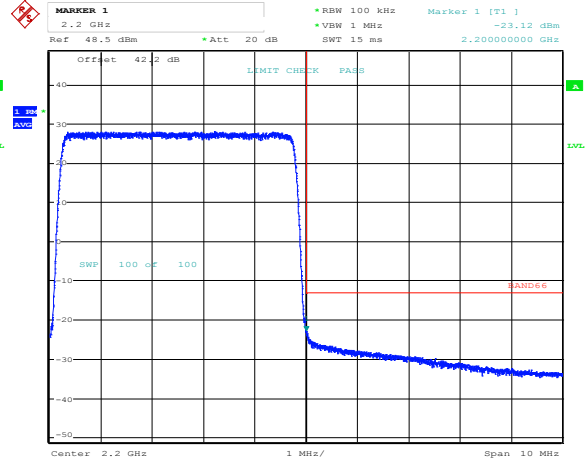

Band 66, Band Edge, 10MHz Bandwidth Setting, 16QAM

Date: 4.MAR.2021 22:25:01

Date: 2.MAR.2021 18:56:46

Band 66, Band Edge, 5MHz Bandwidth Setting, 16QAM

Date: 4.MAR.2021 22:42:43

Date: 2.MAR.2021 19:07:33

Band 66, Band Edge, 20MHz Bandwidth Setting, 64QAM (40 W)

Date: 4.MAR.2021 22:47:09

Date: 2.MAR.2021 19:09:13

Band 66, Band Edge, 10MHz Bandwidth Setting, 64QAM

Date: 4.MAR.2021 22:48:41

Date: 2.MAR.2021 19:18:10

Band 66, Band Edge, 5MHz Bandwidth Setting, 64QAM

Date: 2.MAR.2021 19:23:29

Date: 2.MAR.2021 19:25:23

Band 66, Band Edge, 20MHz Bandwidth Setting, 256QAM

Date: 4.MAR.2021 22:56:32

Date: 4.MAR.2021 22:53:06

Band 66, Band Edge, 10MHz Bandwidth Setting, 256QAM

Date: 4.MAR.2021 22:50:02