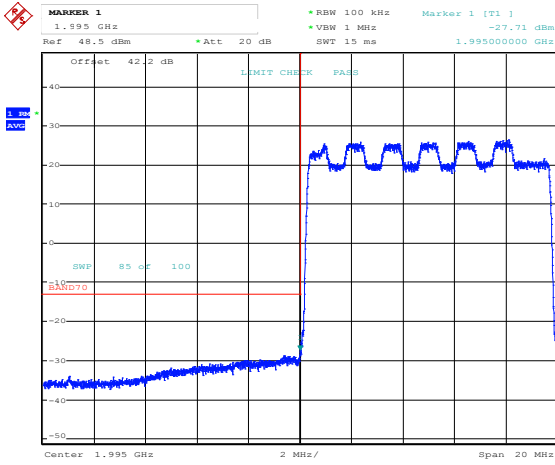

Band 70, Band Edge, 10MHz Bandwidth Setting, QPSK

Date: 4.MAR.2021 23:39:43

Date: 4.MAR.2021 23:41:40

Band 70, Band Edge, 5MHz Bandwidth Setting, QPSK

Date: 5.MAR.2021 00:04:32

Date: 5.MAR.2021 00:06:09

Band 70, Band Edge, 20MHz Bandwidth Setting, 16QAM

Date: 5.MAR.2021 00:08:28

Date: 5.MAR.2021 00:07:37

Band 70, Band Edge, 10MHz Bandwidth Setting, 16QAM

Date: 5.MAR.2021 00:10:02

Date: 5.MAR.2021 00:13:38

Band 70, Band Edge, 5MHz Bandwidth Setting, 16QAM

Date: 5.MAR.2021 00:20:08