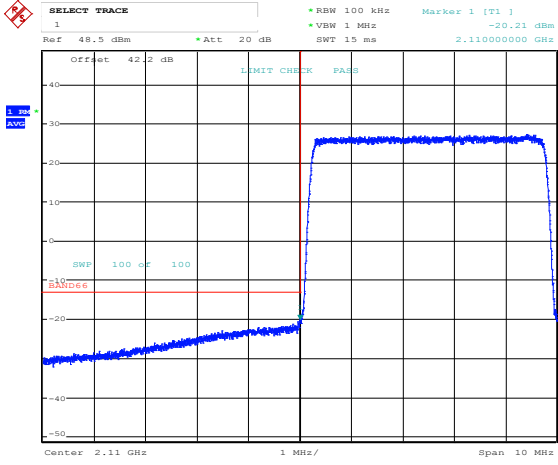

Band 66, Band Edge, 10MHz Bandwidth Setting, 16QAM

Date: 4.MAR.2021 22:25:01

Date: 2.MAR.2021 18:56:46

Band 66, Band Edge, 5MHz Bandwidth Setting, 16QAM

Date: 4.MAR.2021 22:42:43

Date: 2.MAR.2021 19:07:33

Band 66, Band Edge, 20MHz Bandwidth Setting, 64QAM (40 W)

Date: 4.MAR.2021 22:47:09

Date: 2.MAR.2021 19:09:13

Band 66, Band Edge, 10MHz Bandwidth Setting, 64QAM

Date: 4.MAR.2021 22:48:41

Date: 2.MAR.2021 19:18:10

Band 66, Band Edge, 5MHz Bandwidth Setting, 64QAM

Date: 2.MAR.2021 19:23:29