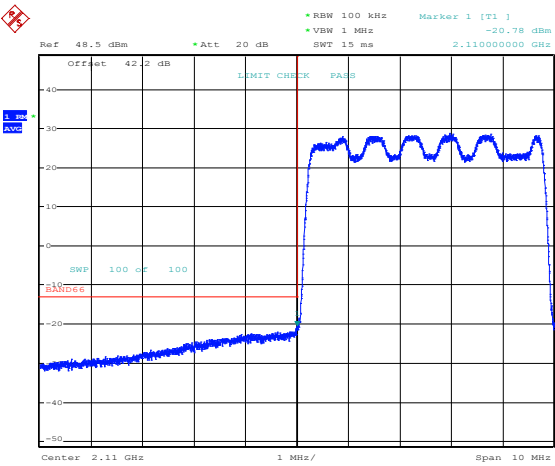

Date: 4.MAR.2021 19:11:40

Band 66, Band Edge, 5MHz Bandwidth Setting, QPSK

Date: 4.MAR.2021 22:18:31

Date: 2.MAR.2021 18:43:17

Band 66, Band Edge, 20MHz Bandwidth Setting, 16QAM

Date: 4.MAR.2021 22:20:09

Date: 2.MAR.2021 18:45:45

Band 66, Band Edge, 10MHz Bandwidth Setting, 16QAM

Date: 4.MAR.2021 22:25:01

Date: 2.MAR.2021 18:56:46

Band 66, Band Edge, 5MHz Bandwidth Setting, 16QAM

Date: 4.MAR.2021 22:42:43

Date: 2.MAR.2021 19:07:33

Band 66, Band Edge, 20MHz Bandwidth Setting, 64QAM (40 W)