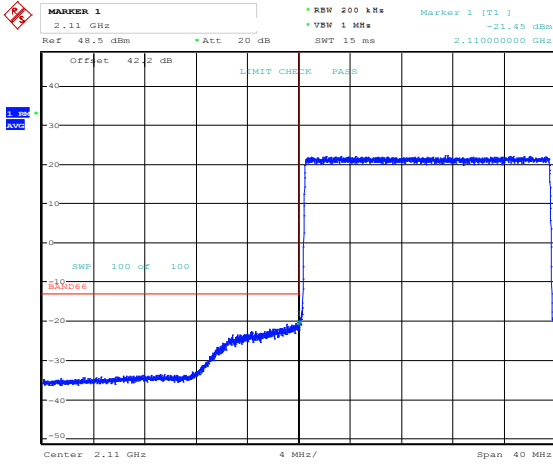

Band 66, Band Edge, 10MHz Bandwidth Setting, 16QAM

Date: 4.MAR.2021 22:25:01

Date: 2.MAR.2021 18:56:46

Band 66, Band Edge, 5MHz Bandwidth Setting, 16QAM

Date: 4.MAR.2021 22:42:43

Date: 2.MAR.2021 19:07:33

Band 66, Band Edge, 20MHz Bandwidth Setting, 64QAM (40 W)

Date: 4.MAR.2021 22:47:09

Date: 2.MAR.2021 19:09:13

Band 66, Band Edge, 10MHz Bandwidth Setting, 64QAM

Date: 4.MAR.2021 22:48:41

Date: 2.MAR.2021 19:18:10

Band 66, Band Edge, 5MHz Bandwidth Setting, 64QAM

Date: 2.MAR.2021 19:23:29

Date: 2.MAR.2021 19:25:23

Band 66, Band Edge, 20MHz Bandwidth Setting, 256QAM

Date: 4.MAR.2021 22:56:32

Date: 4.MAR.2021 22:53:06

Band 66, Band Edge, 10MHz Bandwidth Setting, 256QAM

Date: 4.MAR.2021 22:50:02