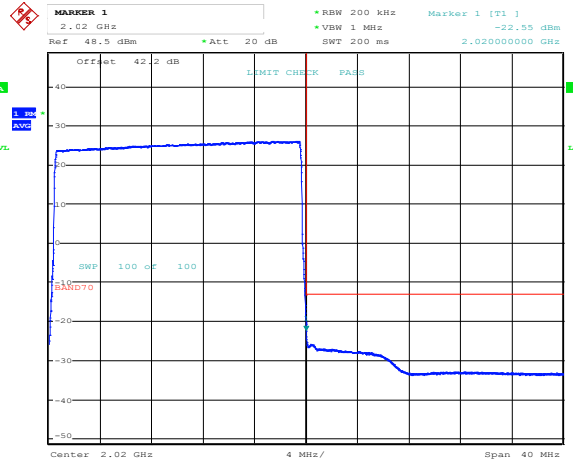

Date: 5.MAR.2021 00:08:28

Date: 5.MAR.2021 00:07:37

Band 70, Band Edge, 10MHz Bandwidth Setting, 16QAM

Date: 5.MAR.2021 00:10:02

Date: 5.MAR.2021 00:13:38

Band 70, Band Edge, 5MHz Bandwidth Setting, 16QAM

Date: 5.MAR.2021 00:20:08

Date: 5.MAR.2021 00:21:42

Band 70, Band Edge, 20MHz Bandwidth Setting, 64QAM

Date: 5.MAR.2021 00:36:46

Date: 5.MAR.2021 00:34:01

Band 70, Band Edge, 10MHz Bandwidth Setting, 64QAM

Date: 5.MAR.2021 00:39:01