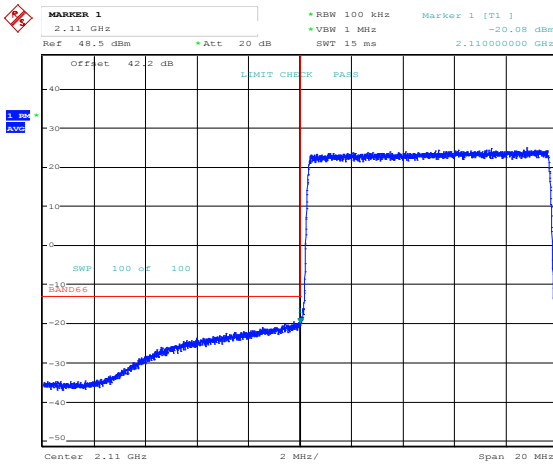

Band 66, Band Edge, 10MHz Bandwidth Setting, 16QAM

Date: 4.MAR.2021 22:25:01

Date: 2.MAR.2021 18:56:46

Band 66, Band Edge, 5MHz Bandwidth Setting, 16QAM

Date: 4.MAR.2021 22:42:43

Date: 2.MAR.2021 19:07:33

Band 66, Band Edge, 20MHz Bandwidth Setting, 64QAM (40 W)

Date: 4.MAR.2021 22:47:09

Date: 2.MAR.2021 19:09:13

Band 66, Band Edge, 10MHz Bandwidth Setting, 64QAM

Date: 4.MAR.2021 22:48:41

Date: 2.MAR.2021 19:18:10

Band 66, Band Edge, 5MHz Bandwidth Setting, 64QAM

Date: 2.MAR.2021 19:23:29

Date: 2.MAR.2021 19:25:23

Band 66, Band Edge, 20MHz Bandwidth Setting, 256QAM

Date: 4.MAR.2021 22:56:32

Date: 4.MAR.2021 22:53:06

Band 66, Band Edge, 10MHz Bandwidth Setting, 256QAM

Date: 4.MAR.2021 22:50:02