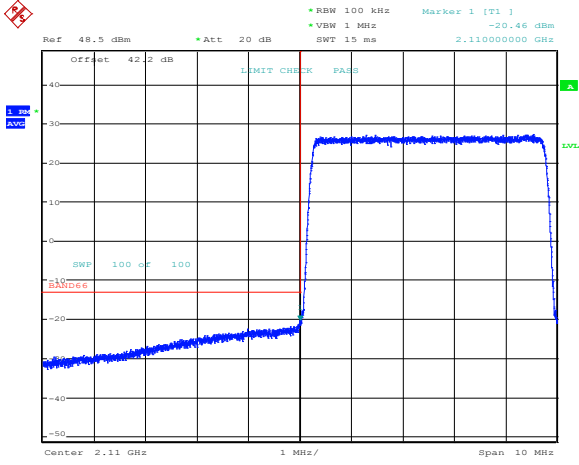

Date: 2.MAR.2021 19:25:23

Band 66, Band Edge, 20MHz Bandwidth Setting, 256QAM

Date: 4.MAR.2021 22:56:32

Date: 4.MAR.2021 22:53:06

Band 66, Band Edge, 10MHz Bandwidth Setting, 256QAM

Date: 4.MAR.2021 22:50:02

Date: 2.MAR.2021 19:32:07

Band 66, Band Edge, 5MHz Bandwidth Setting, 256QAM

Date: 4.MAR.2021 23:32:11

Date: 4.MAR.2021 23:33:37

Band 70, Band Edge, 20MHz Bandwidth Setting, QPSK

Date: 4.MAR.2021 23:38:17

Date: 4.MAR.2021 23:37:11