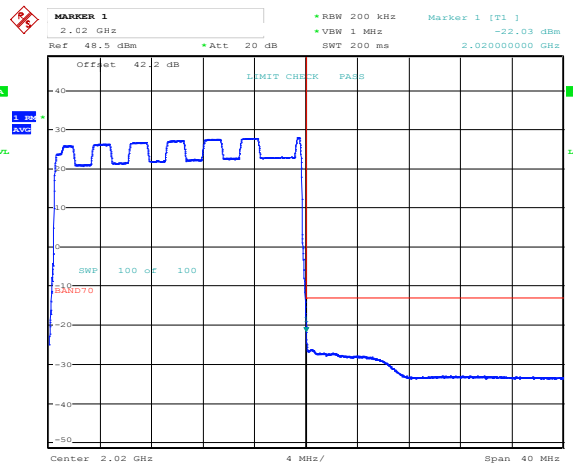

Band 70, Band Edge, 10MHz Bandwidth Setting, QPSK

Date: 4.MAR.2021 23:39:43

Date: 4.MAR.2021 23:41:40

Band 70, Band Edge, 5MHz Bandwidth Setting, QPSK

Date: 5.MAR.2021 00:04:32

Date: 5.MAR.2021 00:06:09

Band 70, Band Edge, 20MHz Bandwidth Setting, 16QAM

Date: 5.MAR.2021 00:08:28

Date: 5.MAR.2021 00:07:37

Band 70, Band Edge, 10MHz Bandwidth Setting, 16QAM

Date: 5.MAR.2021 00:10:02

Date: 5.MAR.2021 00:13:38

Band 70, Band Edge, 5MHz Bandwidth Setting, 16QAM

Date: 5.MAR.2021 00:20:08