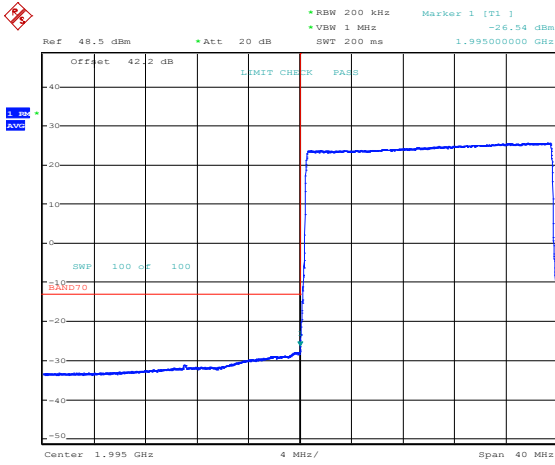

Band 70, Band Edge, 10MHz Bandwidth Setting, QPSK

Date: 4.MAR.2021 23:39:43

Date: 4.MAR.2021 23:41:40

Band 70, Band Edge, 5MHz Bandwidth Setting, QPSK

Date: 5.MAR.2021 00:04:32

Date: 5.MAR.2021 00:06:09

Band 70, Band Edge, 20MHz Bandwidth Setting, 16QAM

Date: 5.MAR.2021 00:08:28

Date: 5.MAR.2021 00:07:37

Band 70, Band Edge, 10MHz Bandwidth Setting, 16QAM

Date: 5.MAR.2021 00:10:02

Date: 5.MAR.2021 00:13:38

Band 70, Band Edge, 5MHz Bandwidth Setting, 16QAM

Date: 5.MAR.2021 00:20:08

Date: 5.MAR.2021 00:21:42

Band 70, Band Edge, 20MHz Bandwidth Setting, 64QAM

Date: 5.MAR.2021 00:36:46

Date: 5.MAR.2021 00:34:01

Band 70, Band Edge, 10MHz Bandwidth Setting, 64QAM

Date: 5.MAR.2021 00:39:01