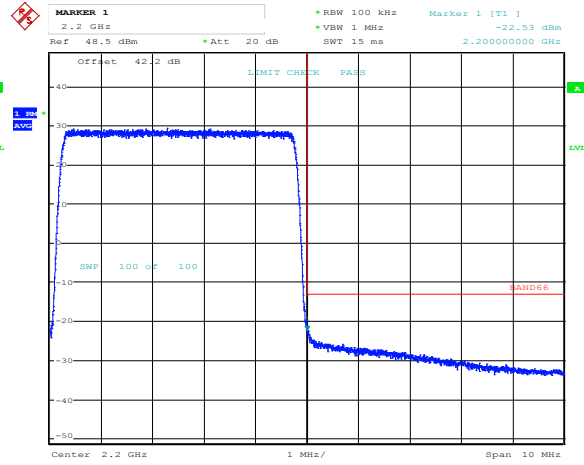

Date: 2.MAR.2021 18:07:27

Date: 2.MAR.2021 18:30:42

Band 66, Band Edge, 20MHz Bandwidth Setting, QPSK

Date: 4.MAR.2021 18:55:38

Date: 4.MAR.2021 18:57:46

Band 66, Band Edge, 10MHz Bandwidth Setting, QPSK

Date: 4.MAR.2021 19:02:31

Date: 4.MAR.2021 19:11:40

Band 66, Band Edge, 5MHz Bandwidth Setting, QPSK

Date: 4.MAR.2021 22:18:31

Date: 2.MAR.2021 18:43:17

Band 66, Band Edge, 20MHz Bandwidth Setting, 16QAM

Date: 4.MAR.2021 22:20:09

Date: 2.MAR.2021 18:45:45

Band 66, Band Edge, 10MHz Bandwidth Setting, 16QAM

Date: 4.MAR.2021 22:25:01

Date: 2.MAR.2021 18:56:46

Band 66, Band Edge, 5MHz Bandwidth Setting, 16QAM

Date: 4.MAR.2021 22:42:43

Date: 2.MAR.2021 19:07:33

Band 66, Band Edge, 20MHz Bandwidth Setting, 64QAM (40 W)