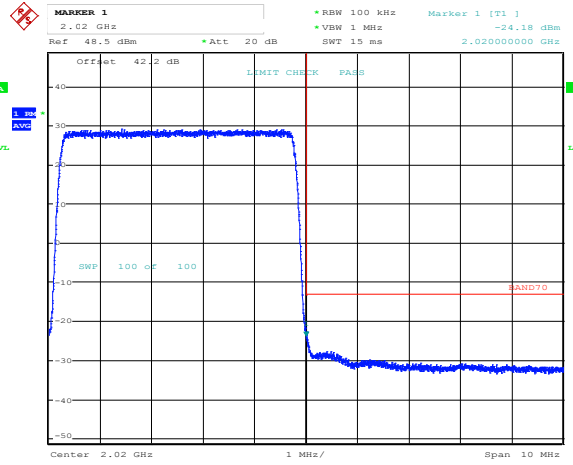

Date: 4.MAR.2021 23:41:40

Band 70, Band Edge, 5MHz Bandwidth Setting, QPSK