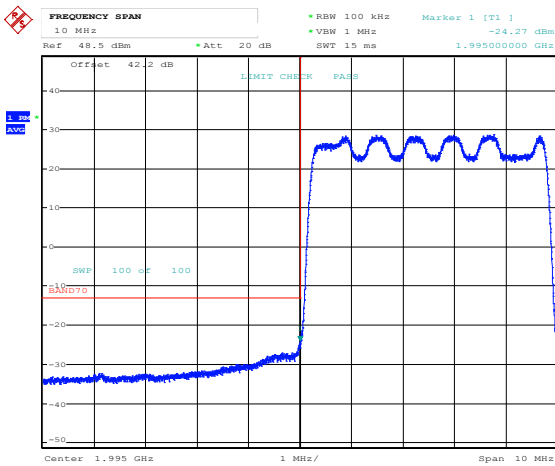

Band 70, Band Edge, 10MHz Bandwidth Setting, QPSK

Date: 4.MAR.2021 23:39:43

Date: 4.MAR.2021 23:41:40

Band 70, Band Edge, 5MHz Bandwidth Setting, QPSK

Date: 5.MAR.2021 00:04:32

Date: 5.MAR.2021 00:06:09

Band 70, Band Edge, 20MHz Bandwidth Setting, 16QAM

Date: 5.MAR.2021 00:08:28

Date: 5.MAR.2021 00:07:37

Band 70, Band Edge, 10MHz Bandwidth Setting, 16QAM

Date: 5.MAR.2021 00:10:02

Date: 5.MAR.2021 00:13:38

Band 70, Band Edge, 5MHz Bandwidth Setting, 16QAM

Date: 5.MAR.2021 00:20:08