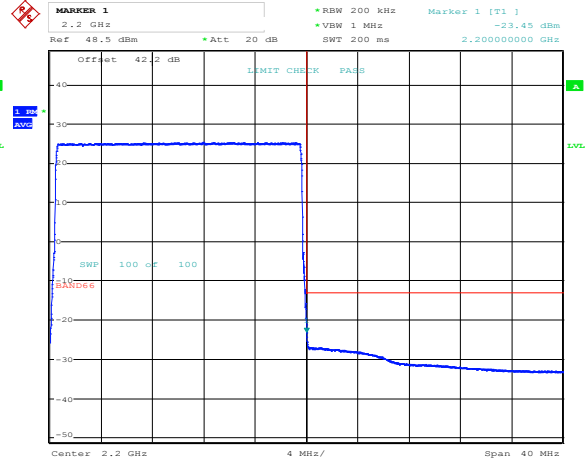

Date: 4.MAR.2021 19:11:40

Band 66, Band Edge, 5MHz Bandwidth Setting, QPSK

Date: 4.MAR.2021 22:18:31

Date: 2.MAR.2021 18:43:17

Band 66, Band Edge, 20MHz Bandwidth Setting, 16QAM

Date: 4.MAR.2021 22:20:09

Date: 2.MAR.2021 18:45:45

Band 66, Band Edge, 10MHz Bandwidth Setting, 16QAM

Date: 4.MAR.2021 22:25:01

Date: 2.MAR.2021 18:56:46

Band 66, Band Edge, 5MHz Bandwidth Setting, 16QAM

Date: 4.MAR.2021 22:42:43

Date: 2.MAR.2021 19:07:33

Band 66, Band Edge, 20MHz Bandwidth Setting, 64QAM (40 W)

Date: 4.MAR.2021 22:47:09

Date: 2.MAR.2021 19:09:13

Band 66, Band Edge, 10MHz Bandwidth Setting, 64QAM

Date: 4.MAR.2021 22:48:41

Date: 2.MAR.2021 19:18:10

Band 66, Band Edge, 5MHz Bandwidth Setting, 64QAM

Date: 2.MAR.2021 19:23:29

Date: 2.MAR.2021 19:25:23

Band 66, Band Edge, 20MHz Bandwidth Setting, 256QAM

Date: 4.MAR.2021 22:56:32

Date: 4.MAR.2021 22:53:06

Band 66, Band Edge, 10MHz Bandwidth Setting, 256QAM

Date: 4.MAR.2021 22:50:02