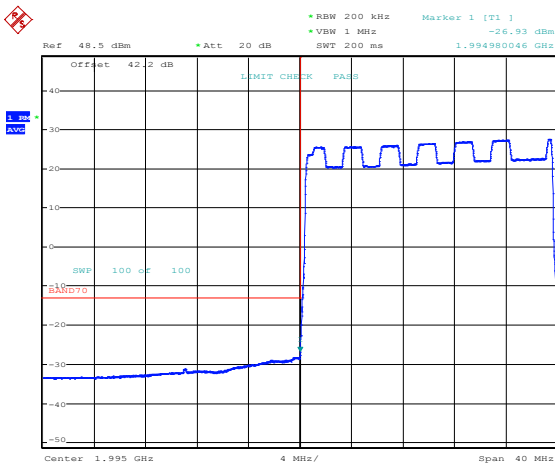

Date: 2.MAR.2021 19:32:07

Band 66, Band Edge, 5MHz Bandwidth Setting, 256QAM

Date: 4.MAR.2021 23:32:11

Date: 4.MAR.2021 23:33:37

Band 70, Band Edge, 20MHz Bandwidth Setting, QPSK

Date: 4.MAR.2021 23:38:17

Date: 4.MAR.2021 23:37:11

Band 70, Band Edge, 10MHz Bandwidth Setting, QPSK

Date: 4.MAR.2021 23:39:43

Date: 4.MAR.2021 23:41:40

Band 70, Band Edge, 5MHz Bandwidth Setting, QPSK

Date: 5.MAR.2021 00:04:32

Date: 5.MAR.2021 00:06:09

Band 70, Band Edge, 20MHz Bandwidth Setting, 16QAM

Date: 5.MAR.2021 00:08:28

Date: 5.MAR.2021 00:07:37

Band 70, Band Edge, 10MHz Bandwidth Setting, 16QAM

Date: 5.MAR.2021 00:10:02

Date: 5.MAR.2021 00:13:38

Band 70, Band Edge, 5MHz Bandwidth Setting, 16QAM

Date: 5.MAR.2021 00:20:08

Date: 5.MAR.2021 00:21:42

Band 70, Band Edge, 20MHz Bandwidth Setting, 64QAM

Date: 5.MAR.2021 00:36:46

Date: 5.MAR.2021 00:34:01

Band 70, Band Edge, 10MHz Bandwidth Setting, 64QAM

Date: 5.MAR.2021 00:39:01