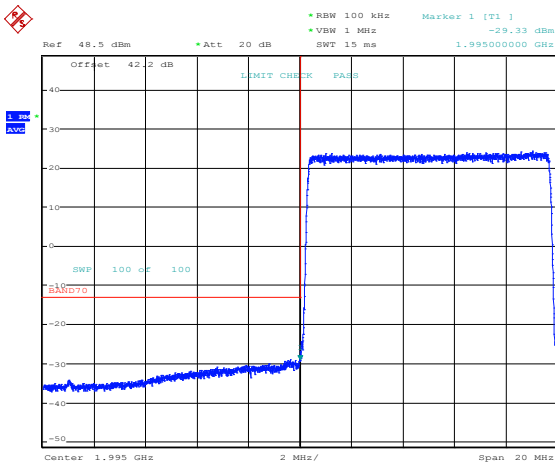

Date: 2.MAR.2021 19:32:07

Band 66, Band Edge, 5MHz Bandwidth Setting, 256QAM

Date: 4.MAR.2021 23:32:11

Date: 4.MAR.2021 23:33:37

Band 70, Band Edge, 20MHz Bandwidth Setting, QPSK

Date: 4.MAR.2021 23:38:17

Date: 4.MAR.2021 23:37:11