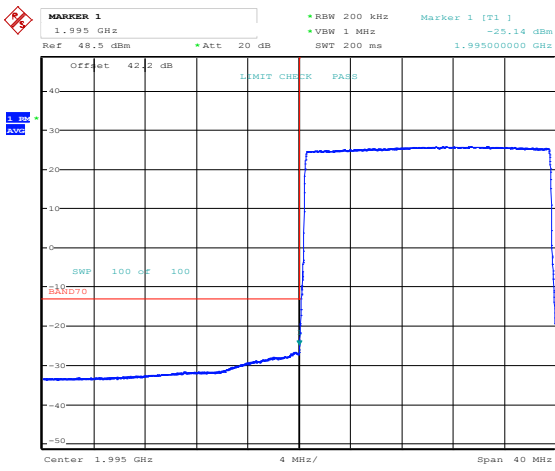

Date: 5.MAR.2021 00:08:28

Date: 5.MAR.2021 00:07:37

Band 70, Band Edge, 10MHz Bandwidth Setting, 16QAM

Date: 5.MAR.2021 00:10:02

Date: 5.MAR.2021 00:13:38

Band 70, Band Edge, 5MHz Bandwidth Setting, 16QAM

Date: 5.MAR.2021 00:20:08

Date: 5.MAR.2021 00:21:42

Band 70, Band Edge, 20MHz Bandwidth Setting, 64QAM

Date: 5.MAR.2021 00:36:46

Date: 5.MAR.2021 00:34:01

Band 70, Band Edge, 10MHz Bandwidth Setting, 64QAM

Date: 5.MAR.2021 00:39:01

Date: 5.MAR.2021 00:40:24

Band 70, Band Edge, 5MHz Bandwidth Setting, 64QAM

Date: 2.MAR.2021 19:55:20

Date: 2.MAR.2021 19:53:56

Band 70, Band Edge, 20MHz Bandwidth Setting, 256QAM

Date: 2.MAR.2021 19:56:30