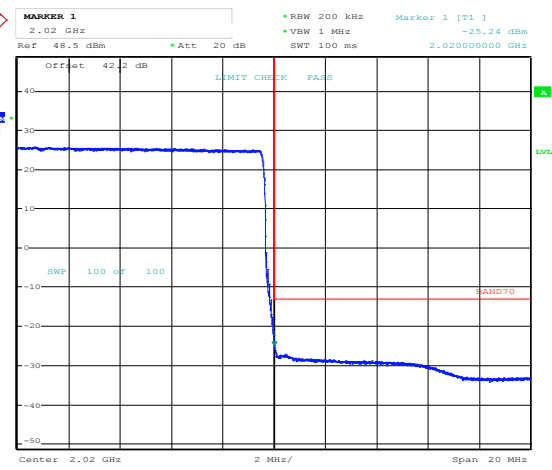

Date: 5.MAR.2021 00:21:42

Band 70, Band Edge, 20MHz Bandwidth Setting, 64QAM

Date: 5.MAR.2021 00:36:46

Date: 5.MAR.2021 00:34:01

Band 70, Band Edge, 10MHz Bandwidth Setting, 64QAM

Date: 5.MAR.2021 00:39:01

Date: 5.MAR.2021 00:40:24

Band 70, Band Edge, 5MHz Bandwidth Setting, 64QAM

Date: 2.MAR.2021 19:55:20

Date: 2.MAR.2021 19:53:56

Band 70, Band Edge, 20MHz Bandwidth Setting, 256QAM

Date: 2.MAR.2021 19:56:30

Date: 2.MAR.2021 19:57:29

Band 70, Band Edge, 10MHz Bandwidth Setting, 256QAM

Date: 2.MAR.2021 20:01:10

Date: 2.MAR.2021 19:59:25

Band 70, Band Edge, 5MHz Bandwidth Setting, 256QAM