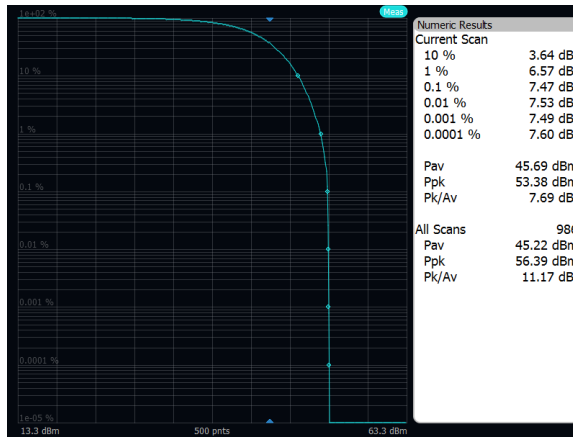

Output Power: Band 66, 256QAM, 10MHz, High Channel, Port A

Output Power: Band 66, 256QAM, 5MHz, Low Channel, Port A

Output Power: Band 66, 256QAM, 5MHz, Mid Channel, Port A

Output Power: Band 66, 256QAM, 5MHz, High Channel, Port A

Output Power: Band 70, QPSK, 20MHz, Low Channel, Port A

Output Power: Band 70, QPSK, 20MHz, Mid Channel, Port A

Output Power: Band 70, QPSK, 20MHz, High Channel, Port A

Output Power: Band 70, QPSK, 10MHz, Low Channel, Port A