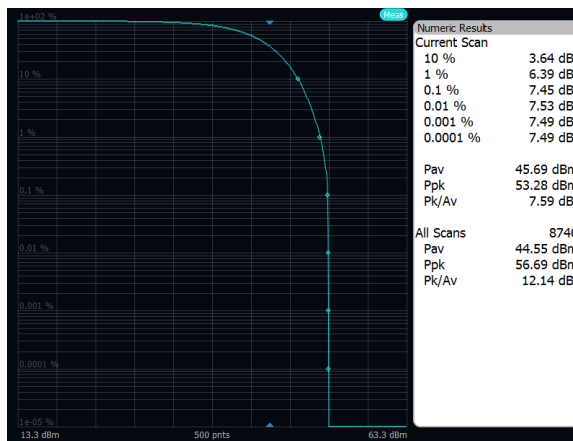

Output Power: Band 70, QPSK, 20MHz, Low Channel, Port A

Output Power: Band 70, QPSK, 20MHz, Mid Channel, Port A

Output Power: Band 70, QPSK, 20MHz, High Channel, Port A

Output Power: Band 70, QPSK, 10MHz, Low Channel, Port A

Output Power: Band 70, QPSK, 10MHz, Mid Channel, Port A

Output Power: Band 70, QPSK, 10MHz, High Channel, Port A

Output Power: Band 70, QPSK, 5MHz, Low Channel, Port A

Output Power: Band 70, QPSK, 5MHz, Mid Channel, Port A