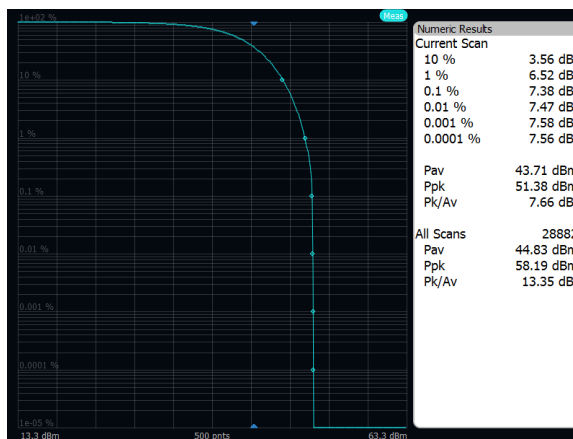

Output Power: Band 70, 16QAM, 5MHz, Mid Channel, Port A

Output Power: Band 70, 16QAM, 5MHz, High Channel, Port A

Output Power: Band 70, 64QAM, 20MHz, Low Channel, Port A

Output Power: Band 70, 64QAM, 20MHz, Mid Channel, Port A

Output Power: Band 70, 64QAM, 20MHz, High Channel, Port A

Output Power: Band 70, 64QAM, 10MHz, Low Channel, Port A

Output Power: Band 70, 64QAM, 10MHz, Mid Channel, Port A

Output Power: Band 70, 64QAM, 10MHz, High Channel, Port A

Output Power: Band 70, 64QAM, 5MHz, Low Channel, Port A

Output Power: Band 70, 64QAM, 5MHz, Mid Channel, Port A

Output Power: Band 70, 64QAM, 5MHz, High Channel, Port A

Output Power: Band 70, 256QAM, 20MHz, Low Channel, Port A