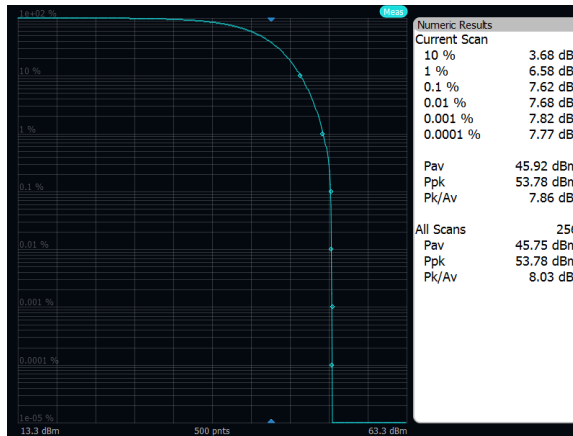

Output Power: Band 70, 64QAM, 5MHz, Low Channel, Port A

Output Power: Band 70, 64QAM, 5MHz, Mid Channel, Port A

Output Power: Band 70, 64QAM, 5MHz, High Channel, Port A

Output Power: Band 70, 256QAM, 20MHz, Low Channel, Port A

Output Power: Band 70, 256QAM, 20MHz, Mid Channel, Port A

Output Power: Band 70, 256QAM, 20MHz, High Channel, Port A

Output Power: Band 70, 256QAM, 10MHz, Low Channel, Port A

Output Power: Band 70, 256QAM, 10MHz, Mid Channel, Port A

Output Power: Band 70, 256QAM, 10MHz, High Channel, Port A

Output Power: Band 70, 256QAM, 5MHz, Low Channel, Port A

Output Power: Band 70, 256QAM, 5MHz, Mid Channel, Port A

Output Power: Band 70, 256QAM, 5MHz, High Channel, Port A