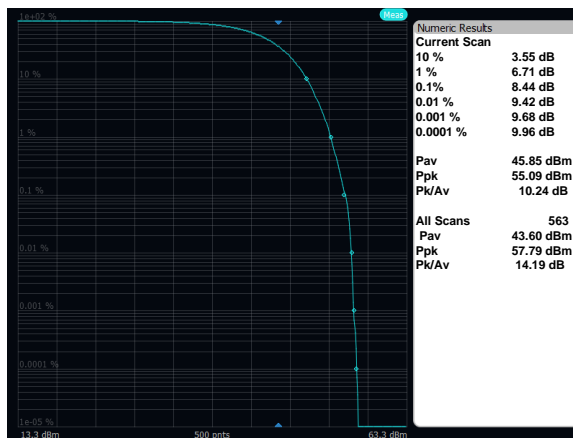

Output Power: Band 66, QPSK, 10MHz, Mid Channel, Port A

Output Power: Band 66, QPSK, 10MHz, High Channel, Port A

Output Power: Band 66, QPSK, 5MHz, Low Channel, Port A

Output Power: Band 66, QPSK, 5MHz, Mid Channel, Port A

Output Power: Band 66, QPSK, 5MHz, High Channel, Port A

Output Power: Band 66, 16QAM, 20MHz, Low Channel, Port A

Output Power: Band 66, 16QAM, 20MHz, Mid Channel, Port A

Output Power: Band 66, 16QAM, 20MHz, High Channel, Port A

Output Power: Band 66, 16QAM, 10MHz, Low Channel, Port A

Output Power: Band 66, 16QAM, 10MHz, Mid Channel, Port A

Output Power: Band 66, 16QAM, 10MHz, High Channel, Port A

Output Power: Band 66, 16QAM, 5MHz, Low Channel, Port A