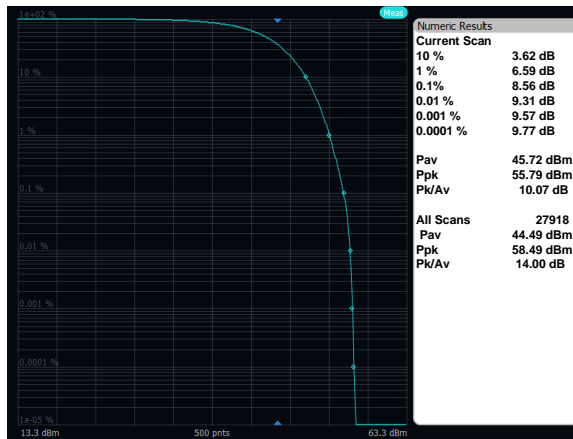

Output Power: Band 66, QPSK, 20MHz, Low Channel, Port A

Output Power: Band 66, QPSK, 20MHz, Mid Channel, Port A

Output Power: Band 66, QPSK, 20MHz, High Channel, Port A

Output Power: Band 66, QPSK, 10MHz, Low Channel, Port A

Output Power: Band 66, QPSK, 10MHz, Mid Channel, Port A

Output Power: Band 66, QPSK, 10MHz, High Channel, Port A

Output Power: Band 66, QPSK, 5MHz, Low Channel, Port A

Output Power: Band 66, QPSK, 5MHz, Mid Channel, Port A