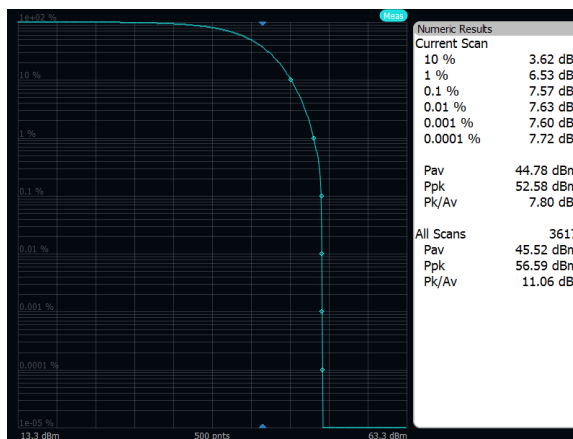

Output Power: Band 70, 64QAM, 5MHz, Low Channel, Port A

Output Power: Band 70, 64QAM, 5MHz, Mid Channel, Port A

Output Power: Band 70, 64QAM, 5MHz, High Channel, Port A

Output Power: Band 70, 256QAM, 20MHz, Low Channel, Port A

Output Power: Band 70, 256QAM, 20MHz, Mid Channel, Port A

Output Power: Band 70, 256QAM, 20MHz, High Channel, Port A

Output Power: Band 70, 256QAM, 10MHz, Low Channel, Port A

Output Power: Band 70, 256QAM, 10MHz, Mid Channel, Port A

Output Power: Band 70, 256QAM, 10MHz, High Channel, Port A

Output Power: Band 70, 256QAM, 5MHz, Low Channel, Port A

Output Power: Band 70, 256QAM, 5MHz, Mid Channel, Port A

Output Power: Band 70, 256QAM, 5MHz, High Channel, Port A