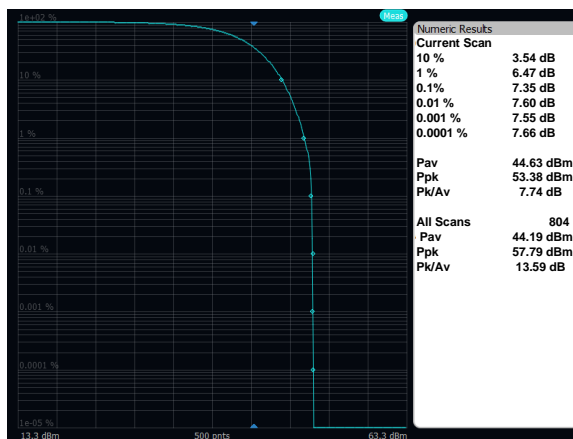

Output Power: Band 66, QPSK, 10MHz, Mid Channel, Port A

Output Power: Band 66, QPSK, 10MHz, High Channel, Port A

Output Power: Band 66, QPSK, 5MHz, Low Channel, Port A

Output Power: Band 66, QPSK, 5MHz, Mid Channel, Port A

Output Power: Band 66, QPSK, 5MHz, High Channel, Port A

Output Power: Band 66, 16QAM, 20MHz, Low Channel, Port A

Output Power: Band 66, 16QAM, 20MHz, Mid Channel, Port A

Output Power: Band 66, 16QAM, 20MHz, High Channel, Port A

Output Power: Band 66, 16QAM, 10MHz, Low Channel, Port A

Output Power: Band 66, 16QAM, 10MHz, Mid Channel, Port A

Output Power: Band 66, 16QAM, 10MHz, High Channel, Port A

Output Power: Band 66, 16QAM, 5MHz, Low Channel, Port A