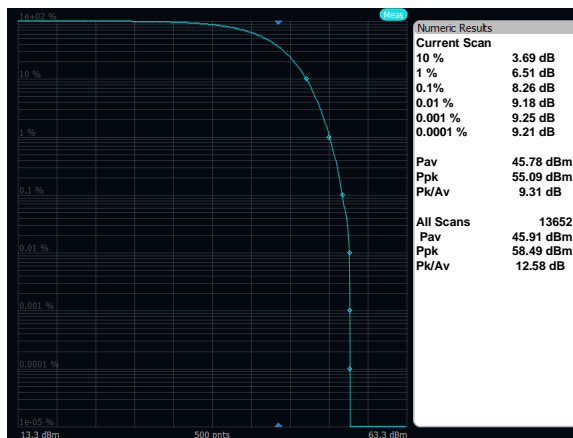

Output Power: Band 66, 64QAM, 5MHz, Low Channel, Port A

Output Power: Band 66, 64QAM, 5MHz, Mid Channel, Port A

Output Power: Band 66, 64QAM, 5MHz, High Channel, Port A

Output Power: Band 66, 256QAM, 20MHz, Low Channel, Port A

Output Power: Band 66, 256QAM, 20MHz, Mid Channel, Port A

Output Power: Band 66, 256QAM, 20MHz, High Channel, Port A

Output Power: Band 66, 256QAM, 10MHz, Low Channel, Port A

Output Power: Band 66, 256QAM, 10MHz, Mid Channel, Port A

Output Power: Band 66, 256QAM, 10MHz, High Channel, Port A

Output Power: Band 66, 256QAM, 5MHz, Low Channel, Port A

Output Power: Band 66, 256QAM, 5MHz, Mid Channel, Port A

Output Power: Band 66, 256QAM, 5MHz, High Channel, Port A