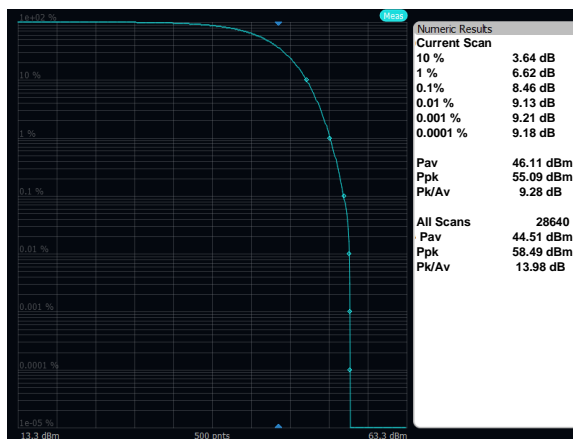

Output Power: Band 66, QPSK, 20MHz, Low Channel, Port A

Output Power: Band 66, QPSK, 20MHz, Mid Channel, Port A

Output Power: Band 66, QPSK, 20MHz, High Channel, Port A

Output Power: Band 66, QPSK, 10MHz, Low Channel, Port A

Output Power: Band 66, QPSK, 10MHz, Mid Channel, Port A

Output Power: Band 66, QPSK, 10MHz, High Channel, Port A

Output Power: Band 66, QPSK, 5MHz, Low Channel, Port A

Output Power: Band 66, QPSK, 5MHz, Mid Channel, Port A

Output Power: Band 66, QPSK, 5MHz, High Channel, Port A

Output Power: Band 66, 16QAM, 20MHz, Low Channel, Port A

Output Power: Band 66, 16QAM, 20MHz, Mid Channel, Port A

Output Power: Band 66, 16QAM, 20MHz, High Channel, Port A