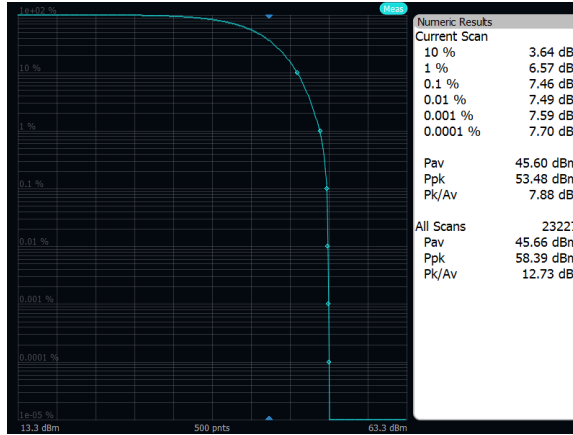

Output Power: Band 70, QPSK, 10MHz, Mid Channel, Port A

Output Power: Band 70, QPSK, 10MHz, High Channel, Port A

Output Power: Band 70, QPSK, 5MHz, Low Channel, Port A

Output Power: Band 70, QPSK, 5MHz, Mid Channel, Port A

Output Power: Band 70, QPSK, 5MHz, High Channel, Port A

Output Power: Band 70, 16QAM, 20MHz, Low Channel, Port A

Output Power: Band 70, 16QAM, 20MHz, Mid Channel, Port A

Output Power: Band 70, 16QAM, 20MHz, High Channel, Port A