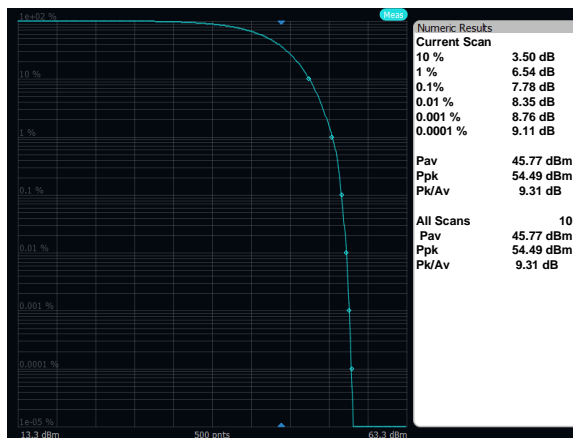

Output Power: Band 66, QPSK, 20MHz, Low Channel, Port A

Output Power: Band 66, QPSK, 20MHz, Mid Channel, Port A

Output Power: Band 66, QPSK, 20MHz, High Channel, Port A

Output Power: Band 66, QPSK, 10MHz, Low Channel, Port A

Output Power: Band 66, QPSK, 10MHz, Mid Channel, Port A

Output Power: Band 66, QPSK, 10MHz, High Channel, Port A

Output Power: Band 66, QPSK, 5MHz, Low Channel, Port A

Output Power: Band 66, QPSK, 5MHz, Mid Channel, Port A