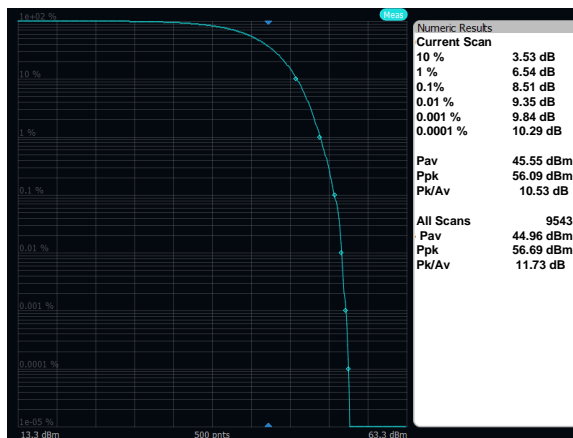

Output Power: Band 66, 16QAM, 10MHz, Low Channel, Port A

Output Power: Band 66, 16QAM, 10MHz, Mid Channel, Port A

Output Power: Band 66, 16QAM, 10MHz, High Channel, Port A

Output Power: Band 66, 16QAM, 5MHz, Low Channel, Port A

Output Power: Band 66, 16QAM, 5MHz, Mid Channel, Port A

Output Power: Band 66, 16QAM, 5MHz, High Channel, Port A

Output Power: Band 66, 64QAM, 20MHz, Low Channel, Port A

Output Power: Band 66, 64QAM, 20MHz, Mid Channel, Port A

Output Power: Band 66, 64QAM, 20MHz, High Channel, Port A

Output Power: Band 66, 64QAM, 10MHz, Low Channel, Port A

Output Power: Band 66, 64QAM, 10MHz, Mid Channel, Port A

Output Power: Band 66, 64QAM, 10MHz, High Channel, Port A