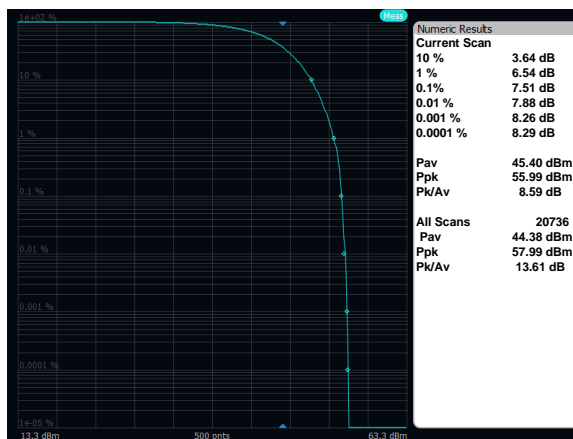

Output Power: Band 66, 16QAM, 10MHz, Low Channel, Port A

Output Power: Band 66, 16QAM, 10MHz, Mid Channel, Port A

Output Power: Band 66, 16QAM, 10MHz, High Channel, Port A

Output Power: Band 66, 16QAM, 5MHz, Low Channel, Port A

Output Power: Band 66, 16QAM, 5MHz, Mid Channel, Port A

Output Power: Band 66, 16QAM, 5MHz, High Channel, Port A

Output Power: Band 66, 64QAM, 20MHz, Low Channel, Port A

Output Power: Band 66, 64QAM, 20MHz, Mid Channel, Port A

Output Power: Band 66, 64QAM, 20MHz, High Channel, Port A

Output Power: Band 66, 64QAM, 10MHz, Low Channel, Port A

Output Power: Band 66, 64QAM, 10MHz, Mid Channel, Port A

Output Power: Band 66, 64QAM, 10MHz, High Channel, Port A