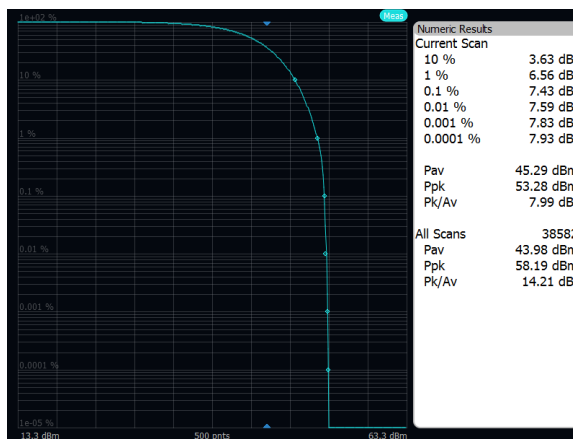

Output Power: Band 70, 64QAM, 20MHz, High Channel, Port A

Output Power: Band 70, 64QAM, 10MHz, Low Channel, Port A

Output Power: Band 70, 64QAM, 10MHz, Mid Channel, Port A

Output Power: Band 70, 64QAM, 10MHz, High Channel, Port A

Output Power: Band 70, 64QAM, 5MHz, Low Channel, Port A

Output Power: Band 70, 64QAM, 5MHz, Mid Channel, Port A

Output Power: Band 70, 64QAM, 5MHz, High Channel, Port A

Output Power: Band 70, 256QAM, 20MHz, Low Channel, Port A

Output Power: Band 70, 256QAM, 20MHz, Mid Channel, Port A

Output Power: Band 70, 256QAM, 20MHz, High Channel, Port A

Output Power: Band 70, 256QAM, 10MHz, Low Channel, Port A

Output Power: Band 70, 256QAM, 10MHz, Mid Channel, Port A