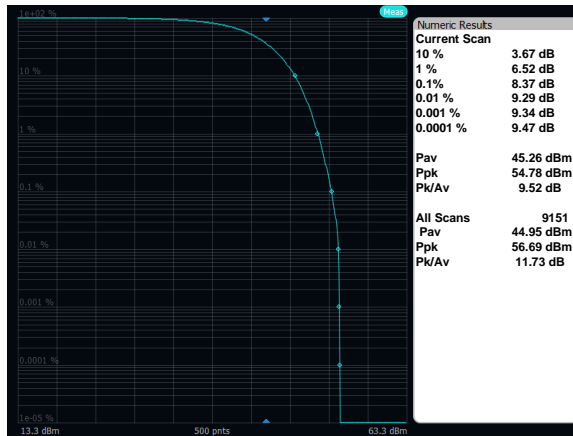

Output Power: Band 66, 16QAM, 5MHz, Mid Channel, Port A

Output Power: Band 66, 16QAM, 5MHz, High Channel, Port A

Output Power: Band 66, 64QAM, 20MHz, Low Channel, Port A

Output Power: Band 66, 64QAM, 20MHz, Mid Channel, Port A

Output Power: Band 66, 64QAM, 20MHz, High Channel, Port A

Output Power: Band 66, 64QAM, 10MHz, Low Channel, Port A

Output Power: Band 66, 64QAM, 10MHz, Mid Channel, Port A

Output Power: Band 66, 64QAM, 10MHz, High Channel, Port A