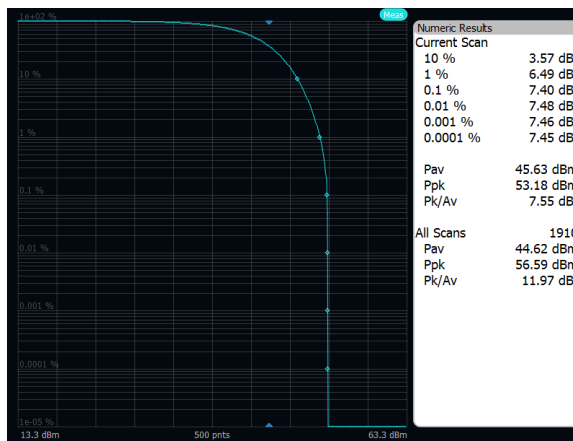

Output Power: Band 70, QPSK, 20MHz, Low Channel, Port A

Output Power: Band 70, QPSK, 20MHz, Mid Channel, Port A

Output Power: Band 70, QPSK, 20MHz, High Channel, Port A

Output Power: Band 70, QPSK, 10MHz, Low Channel, Port A

Output Power: Band 70, QPSK, 10MHz, Mid Channel, Port A

Output Power: Band 70, QPSK, 10MHz, High Channel, Port A

Output Power: Band 70, QPSK, 5MHz, Low Channel, Port A

Output Power: Band 70, QPSK, 5MHz, Mid Channel, Port A