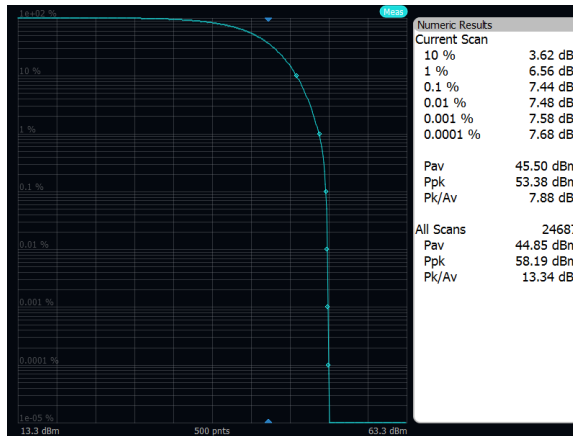

Output Power: Band 70, QPSK, 5MHz, High Channel, Port A

Output Power: Band 70, 16QAM, 20MHz, Low Channel, Port A

Output Power: Band 70, 16QAM, 20MHz, Mid Channel, Port A

Output Power: Band 70, 16QAM, 20MHz, High Channel, Port A

Output Power: Band 70, 16QAM, 10MHz, Low Channel, Port A

Output Power: Band 70, 16QAM, 10MHz, Mid Channel, Port A

Output Power: Band 70, 16QAM, 10MHz, High Channel, Port A

Output Power: Band 70, 16QAM, 5MHz, Low Channel, Port A

Output Power: Band 70, 16QAM, 5MHz, Mid Channel, Port A

Output Power: Band 70, 16QAM, 5MHz, High Channel, Port A

Output Power: Band 70, 64QAM, 20MHz, Low Channel, Port A

Output Power: Band 70, 64QAM, 20MHz, Mid Channel, Port A