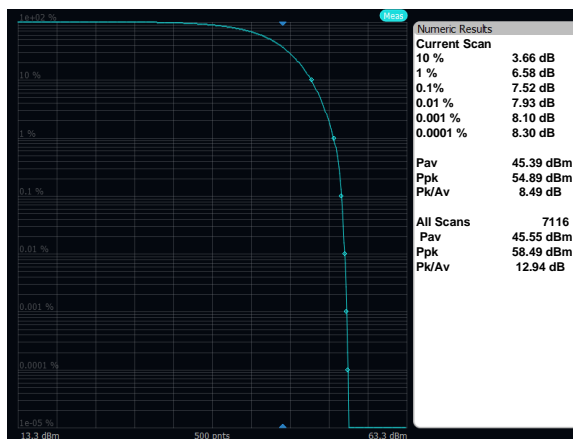

Output Power: Band 66, 64QAM, 20MHz, High Channel, Port A

Output Power: Band 66, 64QAM, 10MHz, Low Channel, Port A

Output Power: Band 66, 64QAM, 10MHz, Mid Channel, Port A

Output Power: Band 66, 64QAM, 10MHz, High Channel, Port A

Output Power: Band 66, 64QAM, 5MHz, Low Channel, Port A

Output Power: Band 66, 64QAM, 5MHz, Mid Channel, Port A

Output Power: Band 66, 64QAM, 5MHz, High Channel, Port A

Output Power: Band 66, 256QAM, 20MHz, Low Channel, Port A

Output Power: Band 66, 256QAM, 20MHz, Mid Channel, Port A

Output Power: Band 66, 256QAM, 20MHz, High Channel, Port A

Output Power: Band 66, 256QAM, 10MHz, Low Channel, Port A

Output Power: Band 66, 256QAM, 10MHz, Mid Channel, Port A