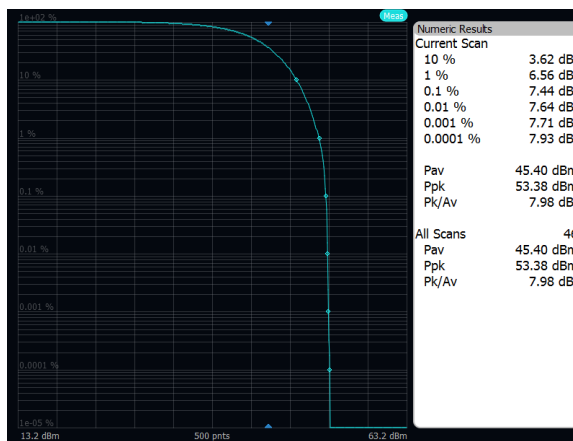

Output Power: Band 66, 256QAM, 10MHz, High Channel, Port A

Output Power: Band 66, 256QAM, 5MHz, Low Channel, Port A

Output Power: Band 66, 256QAM, 5MHz, Mid Channel, Port A

Output Power: Band 66, 256QAM, 5MHz, High Channel, Port A

Output Power: Band 70, QPSK, 20MHz, Low Channel, Port A

Output Power: Band 70, QPSK, 20MHz, Mid Channel, Port A

Output Power: Band 70, QPSK, 20MHz, High Channel, Port A

Output Power: Band 70, QPSK, 10MHz, Low Channel, Port A