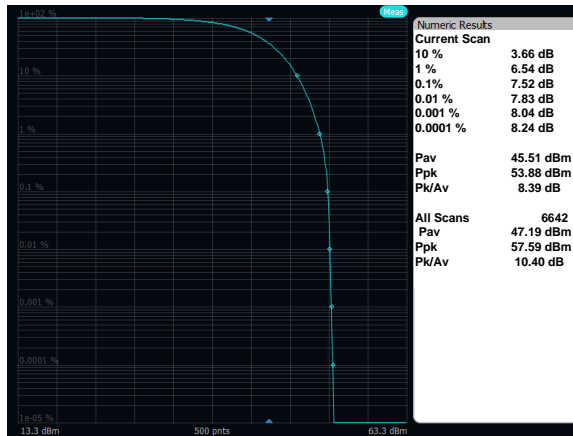

Output Power: Band 66, QPSK, 20MHz, Low Channel, Port A

Output Power: Band 66, QPSK, 20MHz, Mid Channel, Port A

Output Power: Band 66, QPSK, 20MHz, High Channel, Port A

Output Power: Band 66, QPSK, 10MHz, Low Channel, Port A

Output Power: Band 66, QPSK, 10MHz, Mid Channel, Port A

Output Power: Band 66, QPSK, 10MHz, High Channel, Port A

Output Power: Band 66, QPSK, 5MHz, Low Channel, Port A

Output Power: Band 66, QPSK, 5MHz, Mid Channel, Port A

Output Power: Band 66, QPSK, 5MHz, High Channel, Port A

Output Power: Band 66, 16QAM, 20MHz, Low Channel, Port A

Output Power: Band 66, 16QAM, 20MHz, Mid Channel, Port A

Output Power: Band 66, 16QAM, 20MHz, High Channel, Port A