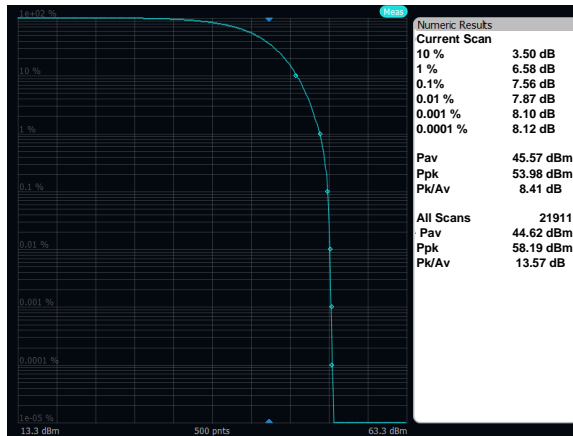

Output Power: Band 66, 16QAM, 10MHz, Low Channel, Port A

Output Power: Band 66, 16QAM, 10MHz, Mid Channel, Port A

Output Power: Band 66, 16QAM, 10MHz, High Channel, Port A

Output Power: Band 66, 16QAM, 5MHz, Low Channel, Port A

Output Power: Band 66, 16QAM, 5MHz, Mid Channel, Port A

Output Power: Band 66, 16QAM, 5MHz, High Channel, Port A

Output Power: Band 66, 64QAM, 20MHz, Low Channel, Port A

Output Power: Band 66, 64QAM, 20MHz, Mid Channel, Port A