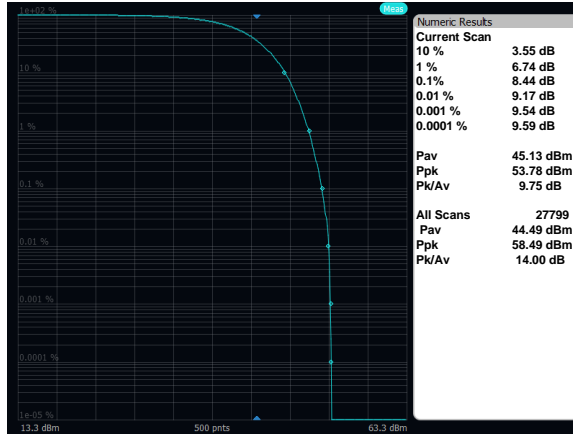

Output Power: Band 66, QPSK, 20MHz, Low Channel, Port A

Output Power: Band 66, QPSK, 20MHz, Mid Channel, Port A

Output Power: Band 66, QPSK, 20MHz, High Channel, Port A

Output Power: Band 66, QPSK, 10MHz, Low Channel, Port A

Output Power: Band 66, QPSK, 10MHz, Mid Channel, Port A

Output Power: Band 66, QPSK, 10MHz, High Channel, Port A

Output Power: Band 66, QPSK, 5MHz, Low Channel, Port A

Output Power: Band 66, QPSK, 5MHz, Mid Channel, Port A