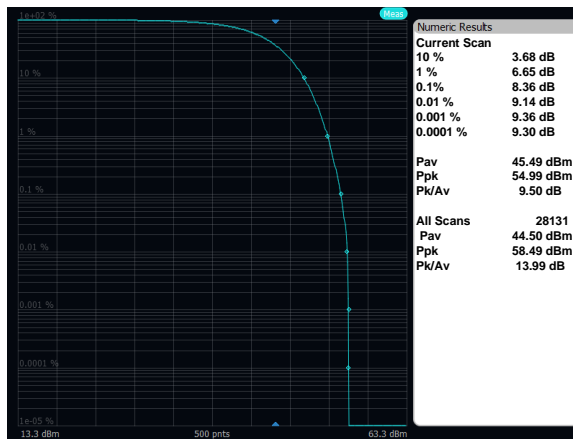

Output Power: Band 66, QPSK, 20MHz, Low Channel, Port A

Output Power: Band 66, QPSK, 20MHz, Mid Channel, Port A

Output Power: Band 66, QPSK, 20MHz, High Channel, Port A

Output Power: Band 66, QPSK, 10MHz, Low Channel, Port A

Output Power: Band 66, QPSK, 10MHz, Mid Channel, Port A

Output Power: Band 66, QPSK, 10MHz, High Channel, Port A

Output Power: Band 66, QPSK, 5MHz, Low Channel, Port A

Output Power: Band 66, QPSK, 5MHz, Mid Channel, Port A