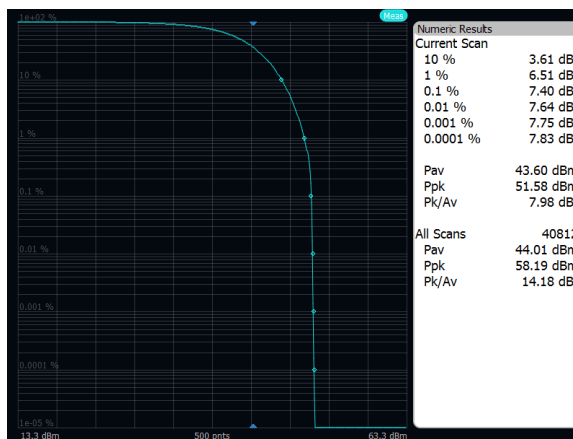

Output Power: Band 70, 64QAM, 5MHz, Low Channel, Port A

Output Power: Band 70, 64QAM, 5MHz, Mid Channel, Port A

Output Power: Band 70, 64QAM, 5MHz, High Channel, Port A

Output Power: Band 70, 256QAM, 20MHz, Low Channel, Port A

Output Power: Band 70, 256QAM, 20MHz, Mid Channel, Port A

Output Power: Band 70, 256QAM, 20MHz, High Channel, Port A

Output Power: Band 70, 256QAM, 10MHz, Low Channel, Port A

Output Power: Band 70, 256QAM, 10MHz, Mid Channel, Port A

Output Power: Band 70, 256QAM, 10MHz, High Channel, Port A

Output Power: Band 70, 256QAM, 5MHz, Low Channel, Port A

Output Power: Band 70, 256QAM, 5MHz, Mid Channel, Port A

Output Power: Band 70, 256QAM, 5MHz, High Channel, Port A