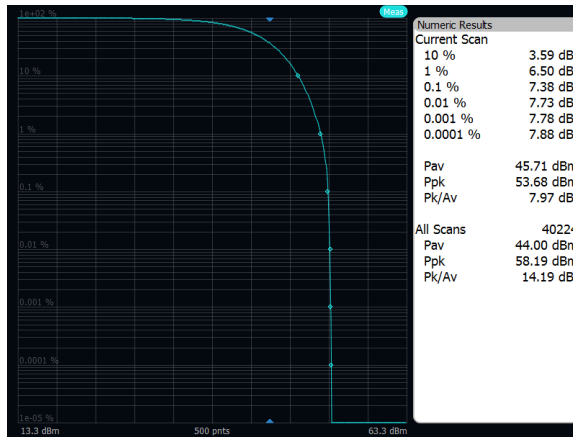

Output Power: Band 70, 64QAM, 5MHz, Low Channel, Port A

Output Power: Band 70, 64QAM, 5MHz, Mid Channel, Port A

Output Power: Band 70, 64QAM, 5MHz, High Channel, Port A

Output Power: Band 70, 256QAM, 20MHz, Low Channel, Port A

Output Power: Band 70, 256QAM, 20MHz, Mid Channel, Port A

Output Power: Band 70, 256QAM, 20MHz, High Channel, Port A

Output Power: Band 70, 256QAM, 10MHz, Low Channel, Port A

Output Power: Band 70, 256QAM, 10MHz, Mid Channel, Port A