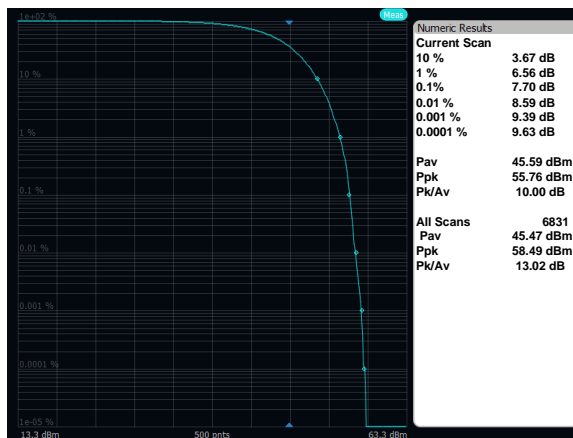

Output Power: Band 66, 64QAM, 5MHz, Low Channel, Port A

Output Power: Band 66, 64QAM, 5MHz, Mid Channel, Port A

Output Power: Band 66, 64QAM, 5MHz, High Channel, Port A

Output Power: Band 66, 256QAM, 20MHz, Low Channel, Port A

Output Power: Band 66, 256QAM, 20MHz, Mid Channel, Port A

Output Power: Band 66, 256QAM, 20MHz, High Channel, Port A

Output Power: Band 66, 256QAM, 10MHz, Low Channel, Port A

Output Power: Band 66, 256QAM, 10MHz, Mid Channel, Port A