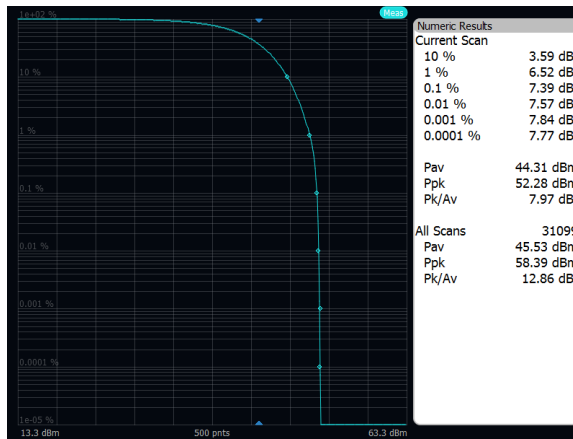

Output Power: Band 70, QPSK, 5MHz, High Channel, Port A

Output Power: Band 70, 16QAM, 20MHz, Low Channel, Port A

Output Power: Band 70, 16QAM, 20MHz, Mid Channel, Port A

Output Power: Band 70, 16QAM, 20MHz, High Channel, Port A

Output Power: Band 70, 16QAM, 10MHz, Low Channel, Port A

Output Power: Band 70, 16QAM, 10MHz, Mid Channel, Port A

Output Power: Band 70, 16QAM, 10MHz, High Channel, Port A

Output Power: Band 70, 16QAM, 5MHz, Low Channel, Port A