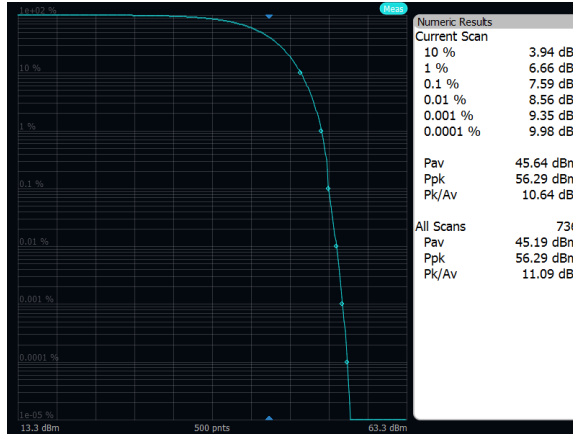

Output Power: Band 70, 16QAM, 10MHz, High Channel, Port A

Output Power: Band 70, 16QAM, 5MHz, Low Channel, Port A