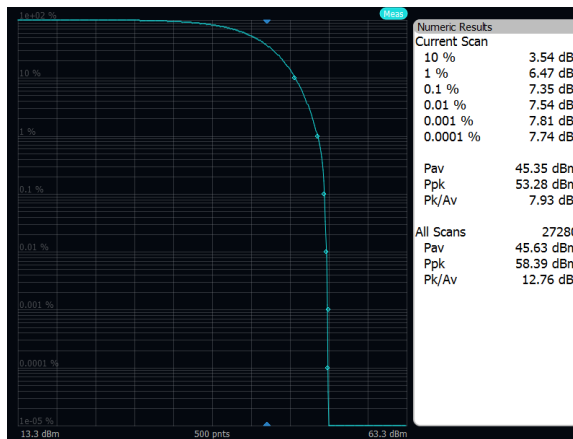

Output Power: Band 70, QPSK, 20MHz, Low Channel, Port A

Output Power: Band 70, QPSK, 20MHz, Mid Channel, Port A

Output Power: Band 70, QPSK, 20MHz, High Channel, Port A

Output Power: Band 70, QPSK, 10MHz, Low Channel, Port A

Output Power: Band 70, QPSK, 10MHz, Mid Channel, Port A

Output Power: Band 70, QPSK, 10MHz, High Channel, Port A

Output Power: Band 70, QPSK, 5MHz, Low Channel, Port A

Output Power: Band 70, QPSK, 5MHz, Mid Channel, Port A

Output Power: Band 70, QPSK, 5MHz, High Channel, Port A

Output Power: Band 70, 16QAM, 20MHz, Low Channel, Port A

Output Power: Band 70, 16QAM, 20MHz, Mid Channel, Port A

Output Power: Band 70, 16QAM, 20MHz, High Channel, Port A