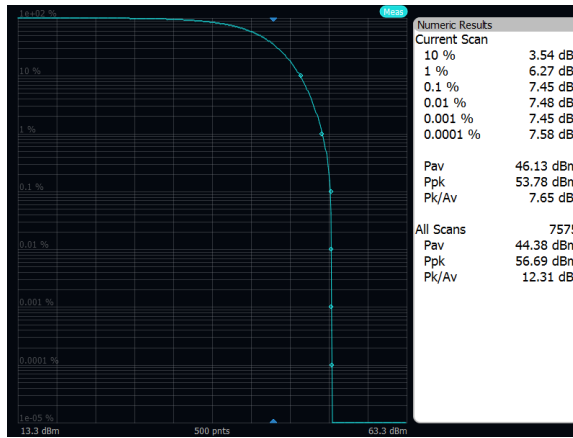

Output Power: Band 70, QPSK, 20MHz, Low Channel, Port A

Output Power: Band 70, QPSK, 20MHz, Mid Channel, Port A

Output Power: Band 70, QPSK, 20MHz, High Channel, Port A

Output Power: Band 70, QPSK, 10MHz, Low Channel, Port A

Output Power: Band 70, QPSK, 10MHz, Mid Channel, Port A

Output Power: Band 70, QPSK, 10MHz, High Channel, Port A

Output Power: Band 70, QPSK, 5MHz, Low Channel, Port A

Output Power: Band 70, QPSK, 5MHz, Mid Channel, Port A