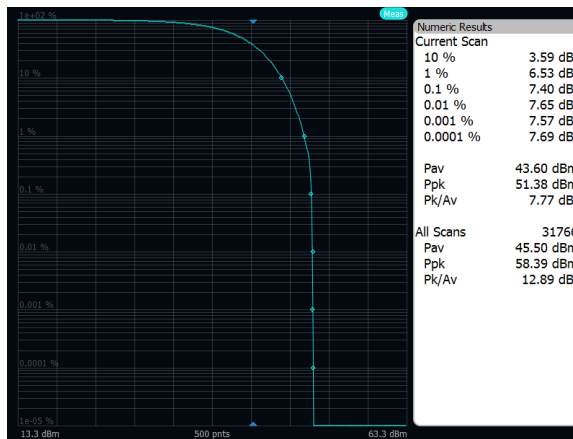

Output Power: Band 70, QPSK, 5MHz, High Channel, Port A

Output Power: Band 70, 16QAM, 20MHz, Low Channel, Port A

Output Power: Band 70, 16QAM, 20MHz, Mid Channel, Port A

Output Power: Band 70, 16QAM, 20MHz, High Channel, Port A

Output Power: Band 70, 16QAM, 10MHz, Low Channel, Port A

Output Power: Band 70, 16QAM, 10MHz, Mid Channel, Port A

Output Power: Band 70, 16QAM, 10MHz, High Channel, Port A

Output Power: Band 70, 16QAM, 5MHz, Low Channel, Port A