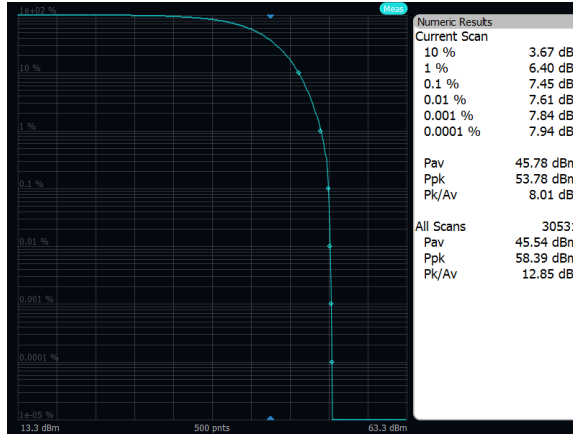

Output Power: Band 70, QPSK, 5MHz, High Channel, Port A

Output Power: Band 70, 16QAM, 20MHz, Low Channel, Port A

Output Power: Band 70, 16QAM, 20MHz, Mid Channel, Port A

Output Power: Band 70, 16QAM, 20MHz, High Channel, Port A