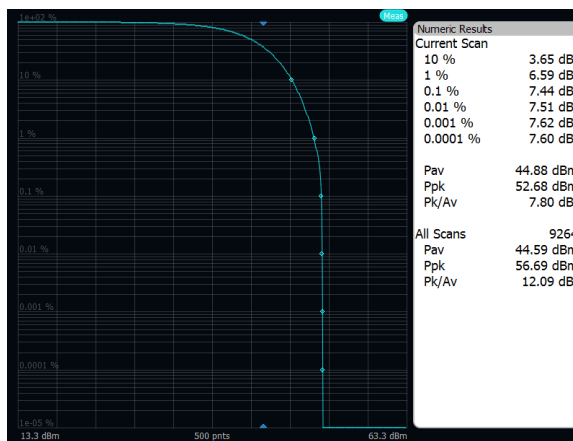

Output Power: Band 70, QPSK, 10MHz, Mid Channel, Port A

Output Power: Band 70, QPSK, 10MHz, High Channel, Port A

Output Power: Band 70, QPSK, 5MHz, Low Channel, Port A

Output Power: Band 70, QPSK, 5MHz, Mid Channel, Port A

Output Power: Band 70, QPSK, 5MHz, High Channel, Port A

Output Power: Band 70, 16QAM, 20MHz, Low Channel, Port A

Output Power: Band 70, 16QAM, 20MHz, Mid Channel, Port A

Output Power: Band 70, 16QAM, 20MHz, High Channel, Port A