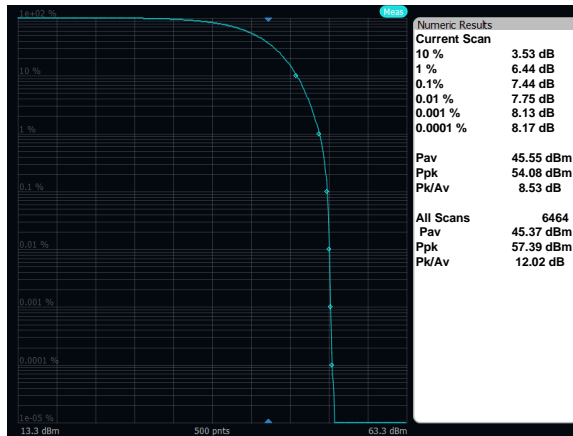

Output Power: Band 66, 64QAM, 20MHz, High Channel, Port A

Output Power: Band 66, 64QAM, 10MHz, Low Channel, Port A

Output Power: Band 66, 64QAM, 10MHz, Mid Channel, Port A

Output Power: Band 66, 64QAM, 10MHz, High Channel, Port A

Output Power: Band 66, 64QAM, 5MHz, Low Channel, Port A

Output Power: Band 66, 64QAM, 5MHz, Mid Channel, Port A

Output Power: Band 66, 64QAM, 5MHz, High Channel, Port A

Output Power: Band 66, 256QAM, 20MHz, Low Channel, Port A