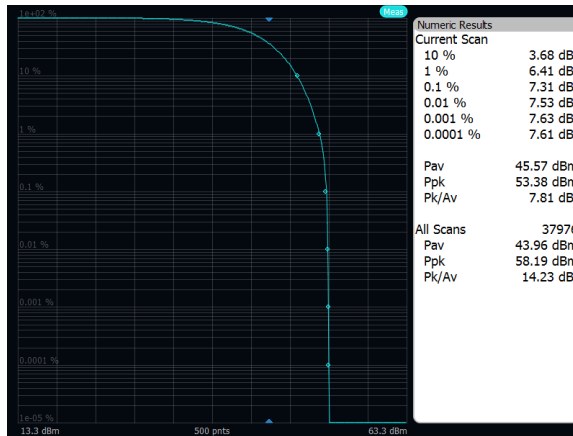

Output Power: Band 70, 64QAM, 20MHz, High Channel, Port A

Output Power: Band 70, 64QAM, 10MHz, Low Channel, Port A

Output Power: Band 70, 64QAM, 10MHz, Mid Channel, Port A

Output Power: Band 70, 64QAM, 10MHz, High Channel, Port A

Output Power: Band 70, 64QAM, 5MHz, Low Channel, Port A

Output Power: Band 70, 64QAM, 5MHz, Mid Channel, Port A

Output Power: Band 70, 64QAM, 5MHz, High Channel, Port A

Output Power: Band 70, 256QAM, 20MHz, Low Channel, Port A