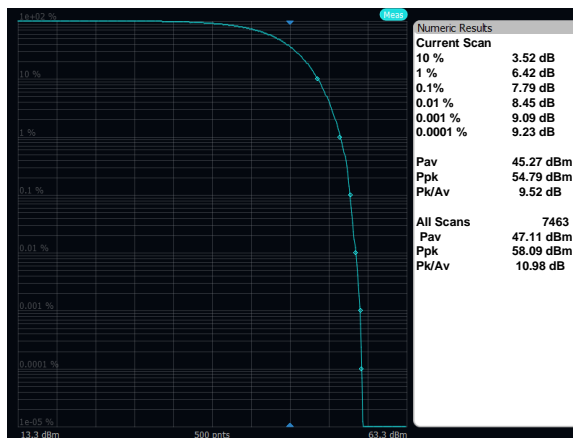

Output Power: Band 66, QPSK, 20MHz, Low Channel, Port A

Output Power: Band 66, QPSK, 20MHz, Mid Channel, Port A

Output Power: Band 66, QPSK, 20MHz, High Channel, Port A

Output Power: Band 66, QPSK, 10MHz, Low Channel, Port A

Output Power: Band 66, QPSK, 10MHz, Mid Channel, Port A

Output Power: Band 66, QPSK, 10MHz, High Channel, Port A

Output Power: Band 66, QPSK, 5MHz, Low Channel, Port A

Output Power: Band 66, QPSK, 5MHz, Mid Channel, Port A

Output Power: Band 66, QPSK, 5MHz, High Channel, Port A

Output Power: Band 66, 16QAM, 20MHz, Low Channel, Port A

Output Power: Band 66, 16QAM, 20MHz, Mid Channel, Port A

Output Power: Band 66, 16QAM, 20MHz, High Channel, Port A