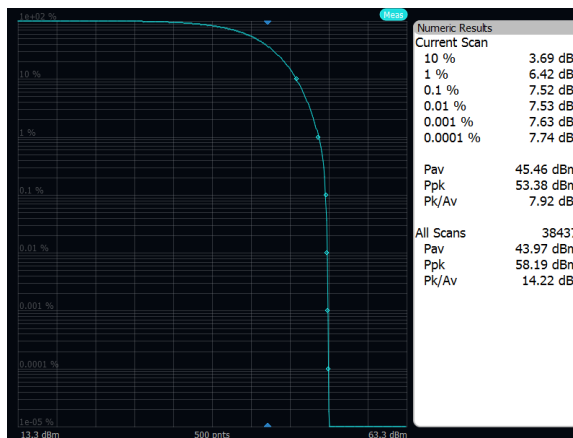

Output Power: Band 70, 64QAM, 20MHz, High Channel, Port A

Output Power: Band 70, 64QAM, 10MHz, Low Channel, Port A

Output Power: Band 70, 64QAM, 10MHz, Mid Channel, Port A

Output Power: Band 70, 64QAM, 10MHz, High Channel, Port A

Output Power: Band 70, 64QAM, 5MHz, Low Channel, Port A

Output Power: Band 70, 64QAM, 5MHz, Mid Channel, Port A

Output Power: Band 70, 64QAM, 5MHz, High Channel, Port A

Output Power: Band 70, 256QAM, 20MHz, Low Channel, Port A

Output Power: Band 70, 256QAM, 20MHz, Mid Channel, Port A

Output Power: Band 70, 256QAM, 20MHz, High Channel, Port A

Output Power: Band 70, 256QAM, 10MHz, Low Channel, Port A

Output Power: Band 70, 256QAM, 10MHz, Mid Channel, Port A