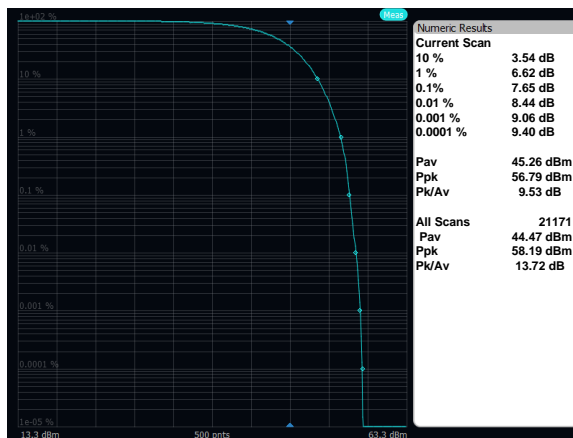

Output Power: Band 66, 16QAM, 10MHz, Low Channel, Port A

Output Power: Band 66, 16QAM, 10MHz, Mid Channel, Port A

Output Power: Band 66, 16QAM, 10MHz, High Channel, Port A

Output Power: Band 66, 16QAM, 5MHz, Low Channel, Port A

Output Power: Band 66, 16QAM, 5MHz, Mid Channel, Port A

Output Power: Band 66, 16QAM, 5MHz, High Channel, Port A

Output Power: Band 66, 64QAM, 20MHz, Low Channel, Port A

Output Power: Band 66, 64QAM, 20MHz, Mid Channel, Port A