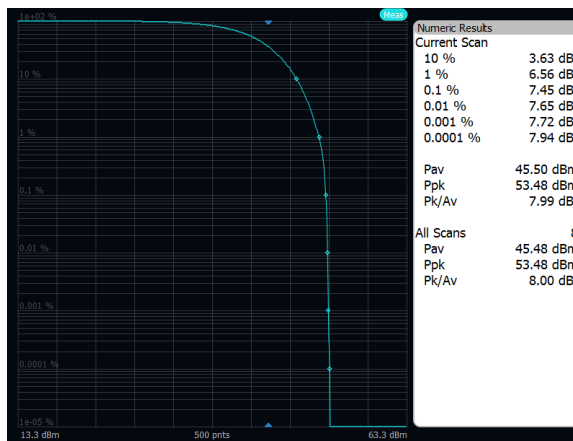

Output Power: Band 66, 256QAM, 10MHz, High Channel, Port A

Output Power: Band 66, 256QAM, 5MHz, Low Channel, Port A

Output Power: Band 66, 256QAM, 5MHz, Mid Channel, Port A

Output Power: Band 66, 256QAM, 5MHz, High Channel, Port A

Output Power: Band 70, QPSK, 20MHz, Low Channel, Port A

Output Power: Band 70, QPSK, 20MHz, Mid Channel, Port A

Output Power: Band 70, QPSK, 20MHz, High Channel, Port A

Output Power: Band 70, QPSK, 10MHz, Low Channel, Port A