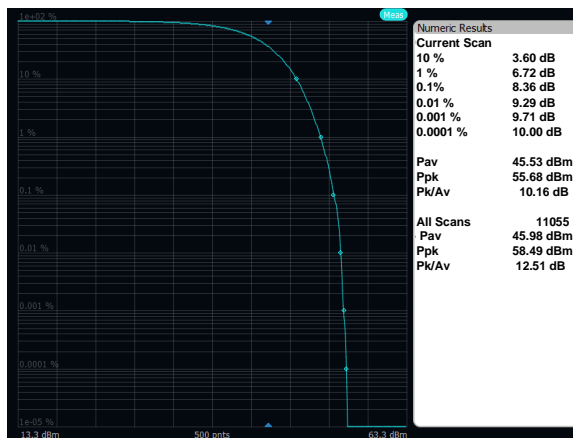

Output Power: Band 66, 64QAM, 5MHz, Low Channel, Port A

Output Power: Band 66, 64QAM, 5MHz, Mid Channel, Port A

Output Power: Band 66, 64QAM, 5MHz, High Channel, Port A

Output Power: Band 66, 256QAM, 20MHz, Low Channel, Port A

Output Power: Band 66, 256QAM, 20MHz, Mid Channel, Port A

Output Power: Band 66, 256QAM, 20MHz, High Channel, Port A

Output Power: Band 66, 256QAM, 10MHz, Low Channel, Port A

Output Power: Band 66, 256QAM, 10MHz, Mid Channel, Port A