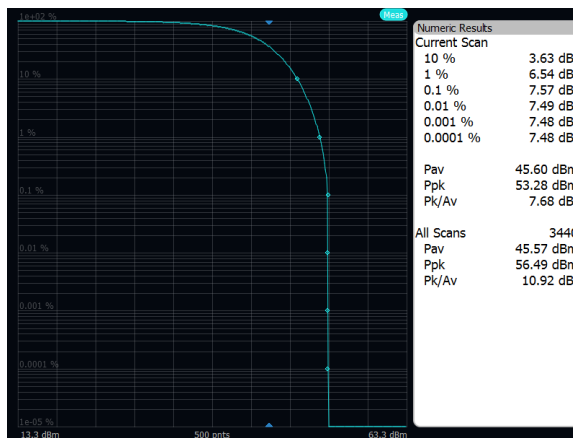

Output Power: Band 70, 64QAM, 5MHz, Low Channel, Port A

Output Power: Band 70, 64QAM, 5MHz, Mid Channel, Port A

Output Power: Band 70, 64QAM, 5MHz, High Channel, Port A

Output Power: Band 70, 256QAM, 20MHz, Low Channel, Port A

Output Power: Band 70, 256QAM, 20MHz, Mid Channel, Port A

Output Power: Band 70, 256QAM, 20MHz, High Channel, Port A

Output Power: Band 70, 256QAM, 10MHz, Low Channel, Port A

Output Power: Band 70, 256QAM, 10MHz, Mid Channel, Port A

Output Power: Band 70, 256QAM, 10MHz, High Channel, Port A

Output Power: Band 70, 256QAM, 5MHz, Low Channel, Port A

Output Power: Band 70, 256QAM, 5MHz, Mid Channel, Port A

Output Power: Band 70, 256QAM, 5MHz, High Channel, Port A