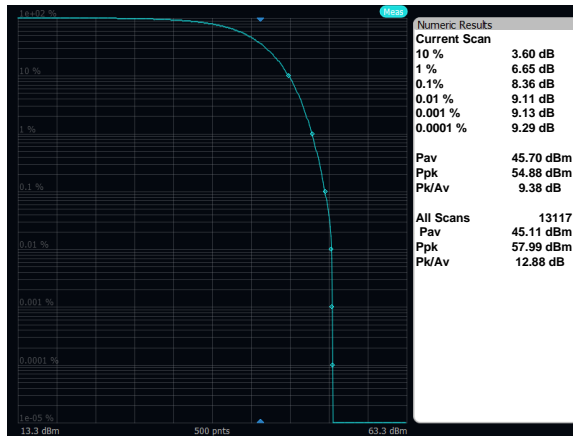

Output Power: Band 66, 64QAM, 20MHz, High Channel, Port A

Output Power: Band 66, 64QAM, 10MHz, Low Channel, Port A

Output Power: Band 66, 64QAM, 10MHz, Mid Channel, Port A

Output Power: Band 66, 64QAM, 10MHz, High Channel, Port A

Output Power: Band 66, 64QAM, 5MHz, Low Channel, Port A

Output Power: Band 66, 64QAM, 5MHz, Mid Channel, Port A

Output Power: Band 66, 64QAM, 5MHz, High Channel, Port A

Output Power: Band 66, 256QAM, 20MHz, Low Channel, Port A