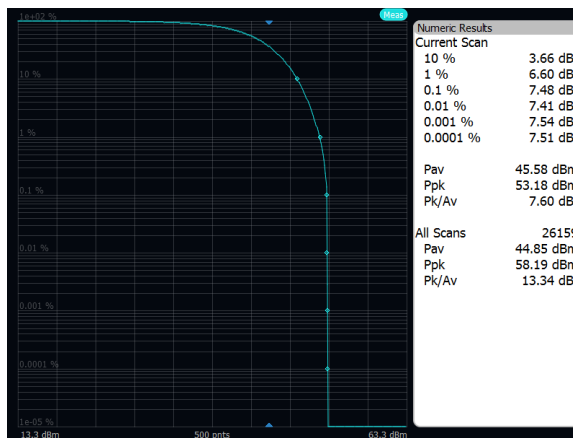

Output Power: Band 70, 16QAM, 10MHz, Low Channel, Port A

Output Power: Band 70, 16QAM, 10MHz, Mid Channel, Port A

Output Power: Band 70, 16QAM, 10MHz, High Channel, Port A

Output Power: Band 70, 16QAM, 5MHz, Low Channel, Port A

Output Power: Band 70, 16QAM, 5MHz, Mid Channel, Port A

Output Power: Band 70, 16QAM, 5MHz, High Channel, Port A

Output Power: Band 70, 64QAM, 20MHz, Low Channel, Port A

Output Power: Band 70, 64QAM, 20MHz, Mid Channel, Port A

Output Power: Band 70, 64QAM, 20MHz, High Channel, Port A

Output Power: Band 70, 64QAM, 10MHz, Low Channel, Port A

Output Power: Band 70, 64QAM, 10MHz, Mid Channel, Port A

Output Power: Band 70, 64QAM, 10MHz, High Channel, Port A