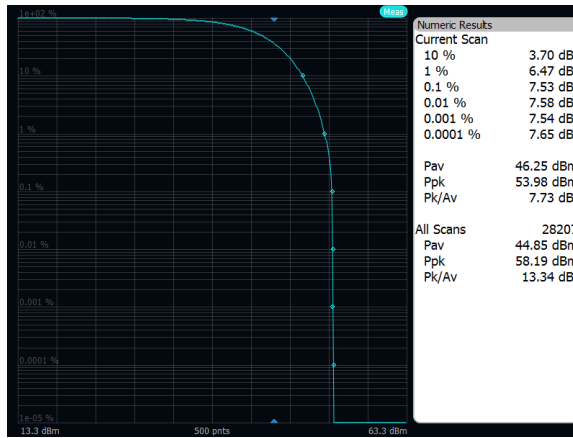

Output Power: Band 70, 64QAM, 20MHz, High Channel, Port A

Output Power: Band 70, 64QAM, 10MHz, Low Channel, Port A

Output Power: Band 70, 64QAM, 10MHz, Mid Channel, Port A

Output Power: Band 70, 64QAM, 10MHz, High Channel, Port A