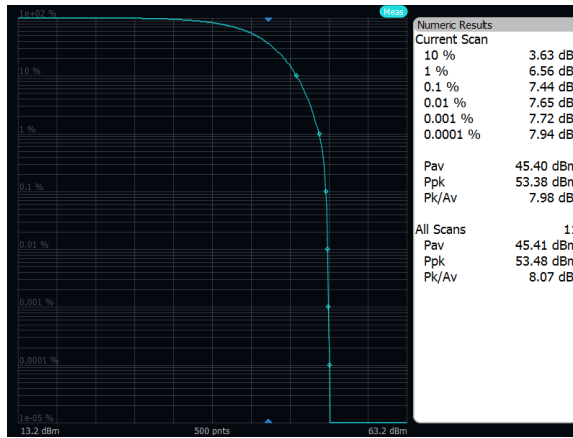

Output Power: Band 66, 256QAM, 10MHz, High Channel, Port A

Output Power: Band 66, 256QAM, 5MHz, Low Channel, Port A

Output Power: Band 66, 256QAM, 5MHz, Mid Channel, Port A

Output Power: Band 66, 256QAM, 5MHz, High Channel, Port A

Output Power: Band 70, QPSK, 20MHz, Low Channel, Port A

Output Power: Band 70, QPSK, 20MHz, Mid Channel, Port A

Output Power: Band 70, QPSK, 20MHz, High Channel, Port A

Output Power: Band 70, QPSK, 10MHz, Low Channel, Port A