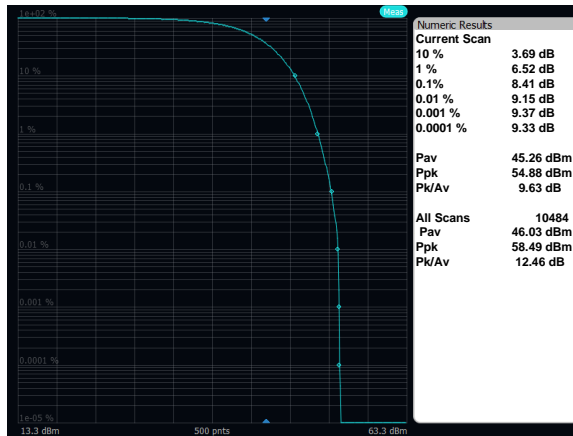

Output Power: Band 66, 64QAM, 5MHz, Low Channel, Port A

Output Power: Band 66, 64QAM, 5MHz, Mid Channel, Port A

Output Power: Band 66, 64QAM, 5MHz, High Channel, Port A

Output Power: Band 66, 256QAM, 20MHz, Low Channel, Port A

Output Power: Band 66, 256QAM, 20MHz, Mid Channel, Port A

Output Power: Band 66, 256QAM, 20MHz, High Channel, Port A

Output Power: Band 66, 256QAM, 10MHz, Low Channel, Port A

Output Power: Band 66, 256QAM, 10MHz, Mid Channel, Port A