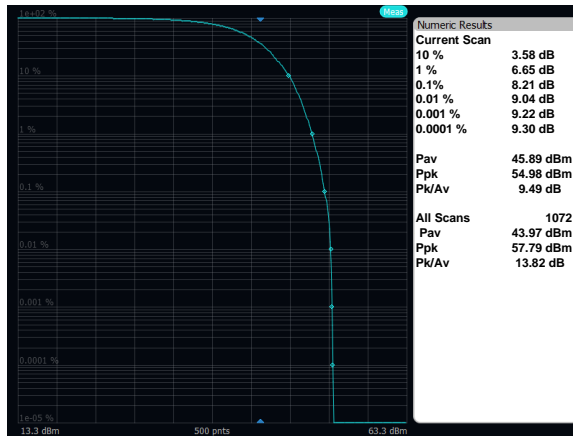

Output Power: Band 66, QPSK, 5MHz, High Channel, Port A

Output Power: Band 66, 16QAM, 20MHz, Low Channel, Port A

Output Power: Band 66, 16QAM, 20MHz, Mid Channel, Port A

Output Power: Band 66, 16QAM, 20MHz, High Channel, Port A

Output Power: Band 66, 16QAM, 10MHz, Low Channel, Port A

Output Power: Band 66, 16QAM, 10MHz, Mid Channel, Port A

Output Power: Band 66, 16QAM, 10MHz, High Channel, Port A

Output Power: Band 66, 16QAM, 5MHz, Low Channel, Port A