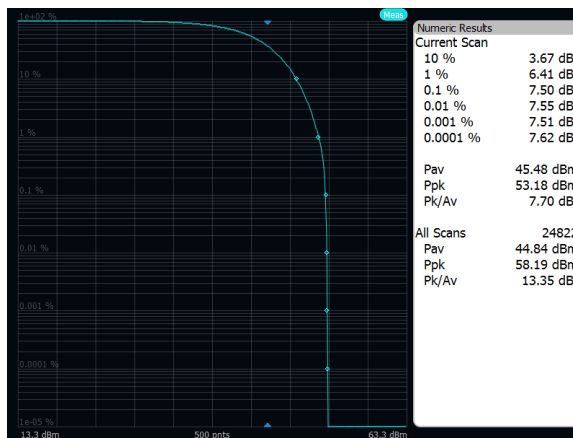

Output Power: Band 70, QPSK, 5MHz, High Channel, Port A

Output Power: Band 70, 16QAM, 20MHz, Low Channel, Port A

Output Power: Band 70, 16QAM, 20MHz, Mid Channel, Port A

Output Power: Band 70, 16QAM, 20MHz, High Channel, Port A

Output Power: Band 70, 16QAM, 10MHz, Low Channel, Port A

Output Power: Band 70, 16QAM, 10MHz, Mid Channel, Port A

Output Power: Band 70, 16QAM, 10MHz, High Channel, Port A

Output Power: Band 70, 16QAM, 5MHz, Low Channel, Port A

Output Power: Band 70, 16QAM, 5MHz, Mid Channel, Port A

Output Power: Band 70, 16QAM, 5MHz, High Channel, Port A

Output Power: Band 70, 64QAM, 20MHz, Low Channel, Port A

Output Power: Band 70, 64QAM, 20MHz, Mid Channel, Port A