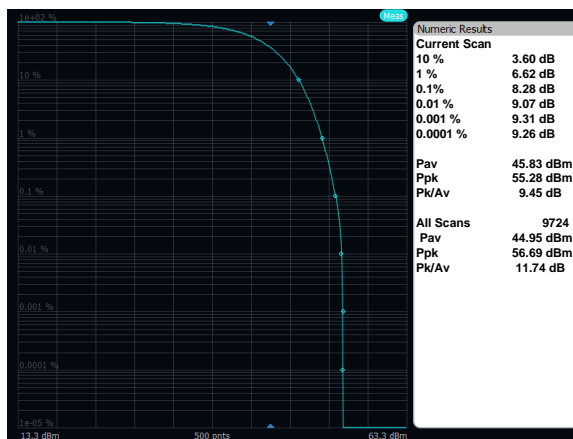

Output Power: Band 66, 16QAM, 10MHz, Low Channel, Port A

Output Power: Band 66, 16QAM, 10MHz, Mid Channel, Port A

Output Power: Band 66, 16QAM, 10MHz, High Channel, Port A

Output Power: Band 66, 16QAM, 5MHz, Low Channel, Port A

Output Power: Band 66, 16QAM, 5MHz, Mid Channel, Port A

Output Power: Band 66, 16QAM, 5MHz, High Channel, Port A

Output Power: Band 66, 64QAM, 20MHz, Low Channel, Port A

Output Power: Band 66, 64QAM, 20MHz, Mid Channel, Port A

Output Power: Band 66, 64QAM, 20MHz, High Channel, Port A

Output Power: Band 66, 64QAM, 10MHz, Low Channel, Port A

Output Power: Band 66, 64QAM, 10MHz, Mid Channel, Port A

Output Power: Band 66, 64QAM, 10MHz, High Channel, Port A