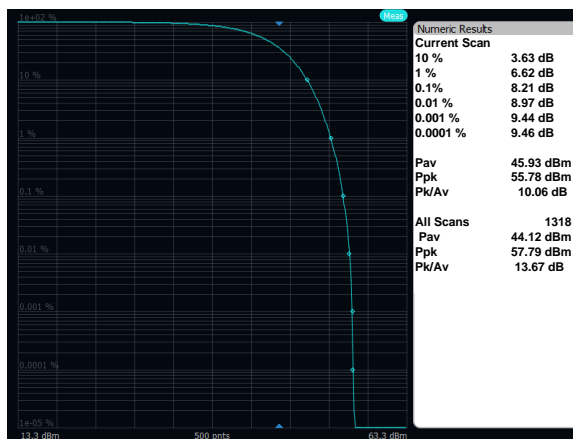

Output Power: Band 66, QPSK, 5MHz, High Channel, Port A

Output Power: Band 66, 16QAM, 20MHz, Low Channel, Port A

Output Power: Band 66, 16QAM, 20MHz, Mid Channel, Port A

Output Power: Band 66, 16QAM, 20MHz, High Channel, Port A

Output Power: Band 66, 16QAM, 10MHz, Low Channel, Port A

Output Power: Band 66, 16QAM, 10MHz, Mid Channel, Port A

Output Power: Band 66, 16QAM, 10MHz, High Channel, Port A

Output Power: Band 66, 16QAM, 5MHz, Low Channel, Port A

Output Power: Band 66, 16QAM, 5MHz, Mid Channel, Port A

Output Power: Band 66, 16QAM, 5MHz, High Channel, Port A

Output Power: Band 66, 64QAM, 20MHz, Low Channel, Port A

Output Power: Band 66, 64QAM, 20MHz, Mid Channel, Port A