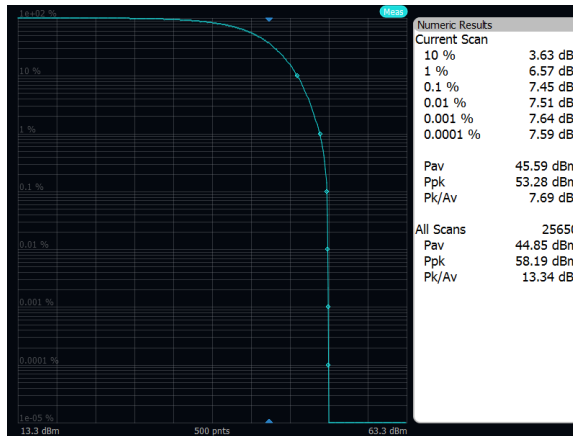

Output Power: Band 70, 16QAM, 5MHz, Mid Channel, Port A

Output Power: Band 70, 16QAM, 5MHz, High Channel, Port A

Output Power: Band 70, 64QAM, 20MHz, Low Channel, Port A

Output Power: Band 70, 64QAM, 20MHz, Mid Channel, Port A

Output Power: Band 70, 64QAM, 20MHz, High Channel, Port A

Output Power: Band 70, 64QAM, 10MHz, Low Channel, Port A

Output Power: Band 70, 64QAM, 10MHz, Mid Channel, Port A

Output Power: Band 70, 64QAM, 10MHz, High Channel, Port A