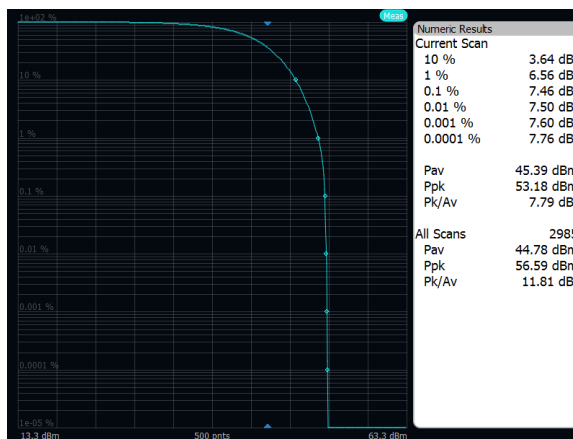

Output Power: Band 70, QPSK, 20MHz, Low Channel, Port A

Output Power: Band 70, QPSK, 20MHz, Mid Channel, Port A

Output Power: Band 70, QPSK, 20MHz, High Channel, Port A

Output Power: Band 70, QPSK, 10MHz, Low Channel, Port A

Output Power: Band 70, QPSK, 10MHz, Mid Channel, Port A

Output Power: Band 70, QPSK, 10MHz, High Channel, Port A

Output Power: Band 70, QPSK, 5MHz, Low Channel, Port A

Output Power: Band 70, QPSK, 5MHz, Mid Channel, Port A