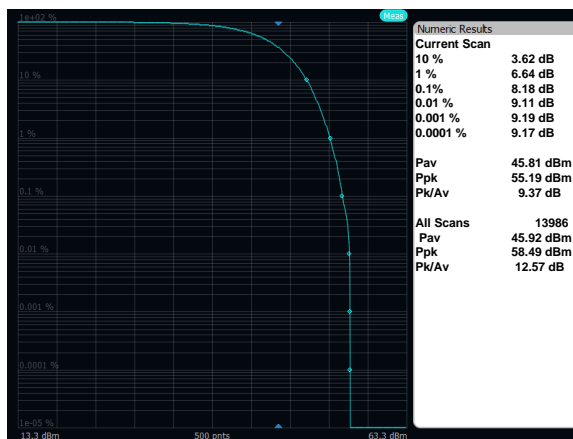

Output Power: Band 66, 64QAM, 5MHz, Low Channel, Port A

Output Power: Band 66, 64QAM, 5MHz, Mid Channel, Port A

Output Power: Band 66, 64QAM, 5MHz, High Channel, Port A

Output Power: Band 66, 256QAM, 20MHz, Low Channel, Port A

Output Power: Band 66, 256QAM, 20MHz, Mid Channel, Port A

Output Power: Band 66, 256QAM, 20MHz, High Channel, Port A

Output Power: Band 66, 256QAM, 10MHz, Low Channel, Port A

Output Power: Band 66, 256QAM, 10MHz, Mid Channel, Port A

Output Power: Band 66, 256QAM, 10MHz, High Channel, Port A

Output Power: Band 66, 256QAM, 5MHz, Low Channel, Port A

Output Power: Band 66, 256QAM, 5MHz, Mid Channel, Port A

Output Power: Band 66, 256QAM, 5MHz, High Channel, Port A