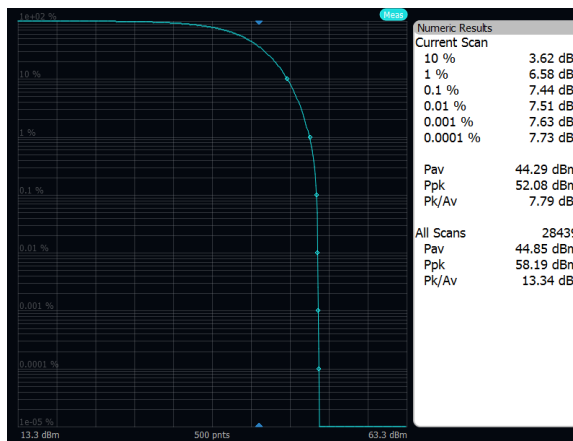

Output Power: Band 70, 64QAM, 20MHz, High Channel, Port A

Output Power: Band 70, 64QAM, 10MHz, Low Channel, Port A

Output Power: Band 70, 64QAM, 10MHz, Mid Channel, Port A

Output Power: Band 70, 64QAM, 10MHz, High Channel, Port A

Output Power: Band 70, 64QAM, 5MHz, Low Channel, Port A

Output Power: Band 70, 64QAM, 5MHz, Mid Channel, Port A

Output Power: Band 70, 64QAM, 5MHz, High Channel, Port A

Output Power: Band 70, 256QAM, 20MHz, Low Channel, Port A