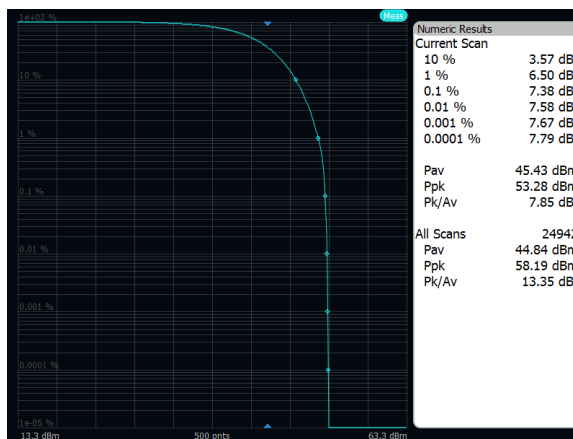

Output Power: Band 70, 16QAM, 10MHz, Low Channel, Port A

Output Power: Band 70, 16QAM, 10MHz, Mid Channel, Port A

Output Power: Band 70, 16QAM, 10MHz, High Channel, Port A

Output Power: Band 70, 16QAM, 5MHz, Low Channel, Port A

Output Power: Band 70, 16QAM, 5MHz, Mid Channel, Port A

Output Power: Band 70, 16QAM, 5MHz, High Channel, Port A

Output Power: Band 70, 64QAM, 20MHz, Low Channel, Port A

Output Power: Band 70, 64QAM, 20MHz, Mid Channel, Port A

Output Power: Band 70, 64QAM, 20MHz, High Channel, Port A

Output Power: Band 70, 64QAM, 10MHz, Low Channel, Port A

Output Power: Band 70, 64QAM, 10MHz, Mid Channel, Port A

Output Power: Band 70, 64QAM, 10MHz, High Channel, Port A