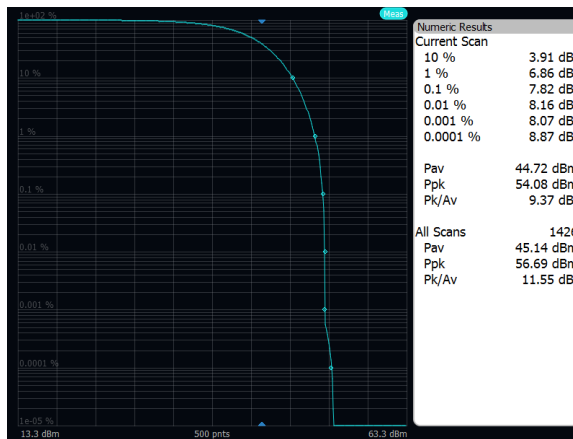

Output Power: Band 70, QPSK, 5MHz, High Channel, Port A

Output Power: Band 70, 16QAM, 20MHz, Low Channel, Port A

Output Power: Band 70, 16QAM, 20MHz, Mid Channel, Port A

Output Power: Band 70, 16QAM, 20MHz, High Channel, Port A

Output Power: Band 70, 16QAM, 10MHz, Low Channel, Port A

Output Power: Band 70, 16QAM, 10MHz, Mid Channel, Port A

Output Power: Band 70, 16QAM, 10MHz, High Channel, Port A

Output Power: Band 70, 16QAM, 5MHz, Low Channel, Port A

Output Power: Band 70, 16QAM, 5MHz, Mid Channel, Port A

Output Power: Band 70, 16QAM, 5MHz, High Channel, Port A

Output Power: Band 70, 64QAM, 20MHz, Low Channel, Port A

Output Power: Band 70, 64QAM, 20MHz, Mid Channel, Port A