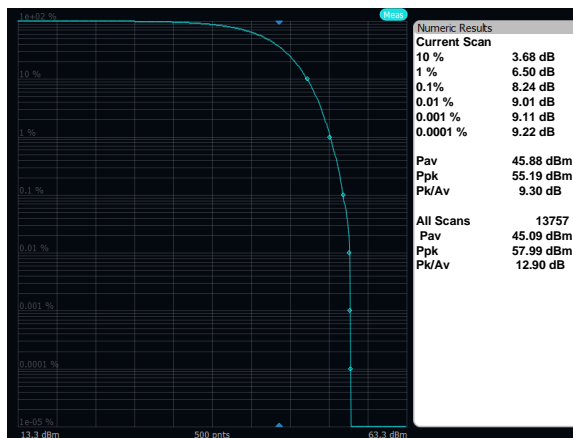

Output Power: Band 66, 64QAM, 20MHz, High Channel, Port A

Output Power: Band 66, 64QAM, 10MHz, Low Channel, Port A

Output Power: Band 66, 64QAM, 10MHz, Mid Channel, Port A

Output Power: Band 66, 64QAM, 10MHz, High Channel, Port A

Output Power: Band 66, 64QAM, 5MHz, Low Channel, Port A

Output Power: Band 66, 64QAM, 5MHz, Mid Channel, Port A

Output Power: Band 66, 64QAM, 5MHz, High Channel, Port A

Output Power: Band 66, 256QAM, 20MHz, Low Channel, Port A