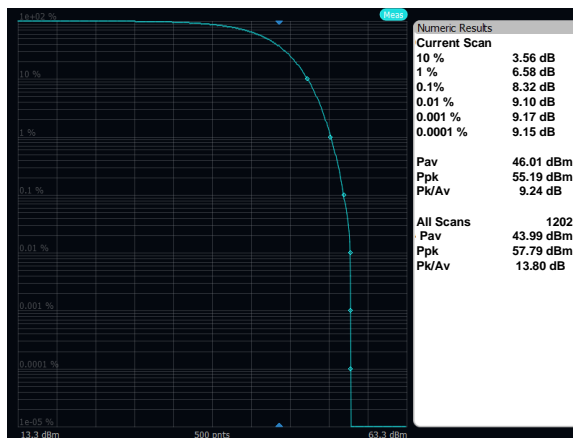

Output Power: Band 66, 16QAM, 10MHz, Low Channel, Port A

Output Power: Band 66, 16QAM, 10MHz, Mid Channel, Port A

Output Power: Band 66, 16QAM, 10MHz, High Channel, Port A

Output Power: Band 66, 16QAM, 5MHz, Low Channel, Port A

Output Power: Band 66, 16QAM, 5MHz, Mid Channel, Port A

Output Power: Band 66, 16QAM, 5MHz, High Channel, Port A

Output Power: Band 66, 64QAM, 20MHz, Low Channel, Port A

Output Power: Band 66, 64QAM, 20MHz, Mid Channel, Port A