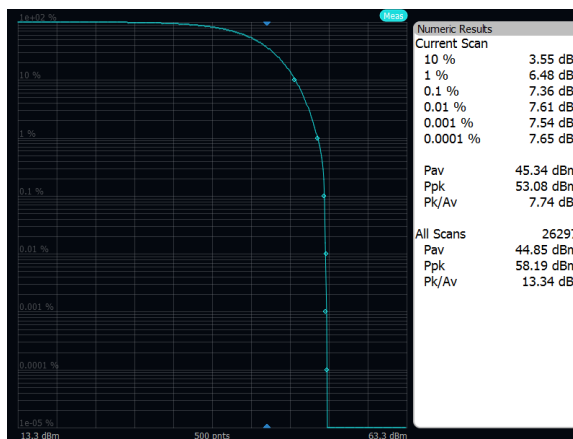

Output Power: Band 70, 16QAM, 10MHz, Low Channel, Port A

Output Power: Band 70, 16QAM, 10MHz, Mid Channel, Port A

Output Power: Band 70, 16QAM, 10MHz, High Channel, Port A

Output Power: Band 70, 16QAM, 5MHz, Low Channel, Port A

Output Power: Band 70, 16QAM, 5MHz, Mid Channel, Port A

Output Power: Band 70, 16QAM, 5MHz, High Channel, Port A

Output Power: Band 70, 64QAM, 20MHz, Low Channel, Port A

Output Power: Band 70, 64QAM, 20MHz, Mid Channel, Port A

Output Power: Band 70, 64QAM, 20MHz, High Channel, Port A

Output Power: Band 70, 64QAM, 10MHz, Low Channel, Port A

Output Power: Band 70, 64QAM, 10MHz, Mid Channel, Port A

Output Power: Band 70, 64QAM, 10MHz, High Channel, Port A