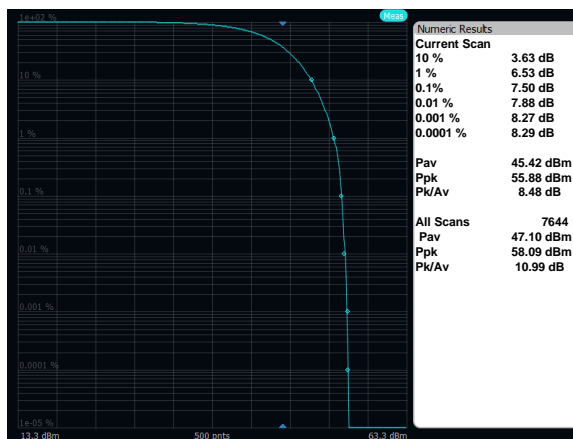

Output Power: Band 66, QPSK, 20MHz, Low Channel, Port A

Output Power: Band 66, QPSK, 20MHz, Mid Channel, Port A

Output Power: Band 66, QPSK, 20MHz, High Channel, Port A

Output Power: Band 66, QPSK, 10MHz, Low Channel, Port A

Output Power: Band 66, QPSK, 10MHz, Mid Channel, Port A

Output Power: Band 66, QPSK, 10MHz, High Channel, Port A

Output Power: Band 66, QPSK, 5MHz, Low Channel, Port A

Output Power: Band 66, QPSK, 5MHz, Mid Channel, Port A

Output Power: Band 66, QPSK, 5MHz, High Channel, Port A

Output Power: Band 66, 16QAM, 20MHz, Low Channel, Port A

Output Power: Band 66, 16QAM, 20MHz, Mid Channel, Port A

Output Power: Band 66, 16QAM, 20MHz, High Channel, Port A