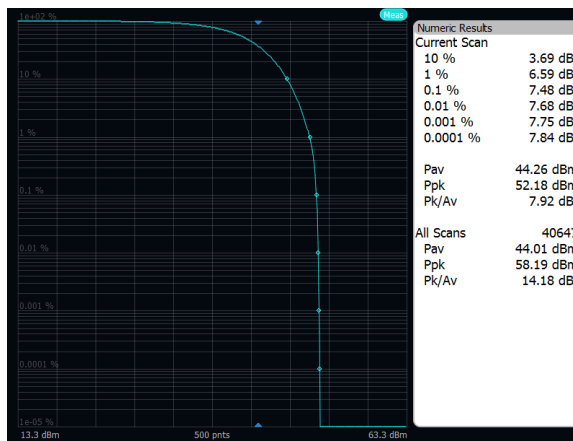

Output Power: Band 70, 64QAM, 5MHz, Low Channel, Port A

Output Power: Band 70, 64QAM, 5MHz, Mid Channel, Port A

Output Power: Band 70, 64QAM, 5MHz, High Channel, Port A

Output Power: Band 70, 256QAM, 20MHz, Low Channel, Port A

Output Power: Band 70, 256QAM, 20MHz, Mid Channel, Port A

Output Power: Band 70, 256QAM, 20MHz, High Channel, Port A

Output Power: Band 70, 256QAM, 10MHz, Low Channel, Port A

Output Power: Band 70, 256QAM, 10MHz, Mid Channel, Port A