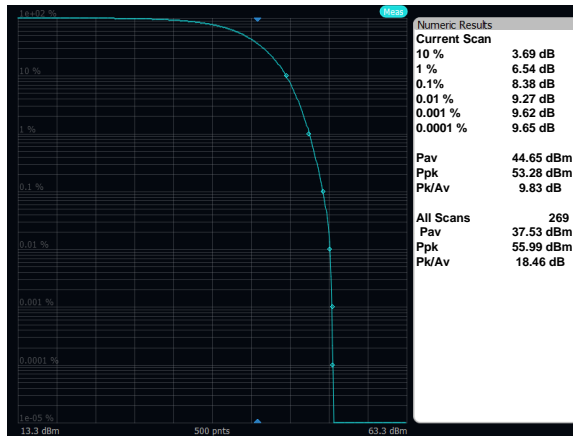

Output Power: Band 66, QPSK, 5MHz, High Channel, Port A

Output Power: Band 66, 16QAM, 20MHz, Low Channel, Port A

Output Power: Band 66, 16QAM, 20MHz, Mid Channel, Port A

Output Power: Band 66, 16QAM, 20MHz, High Channel, Port A

Output Power: Band 66, 16QAM, 10MHz, Low Channel, Port A

Output Power: Band 66, 16QAM, 10MHz, Mid Channel, Port A

Output Power: Band 66, 16QAM, 10MHz, High Channel, Port A

Output Power: Band 66, 16QAM, 5MHz, Low Channel, Port A