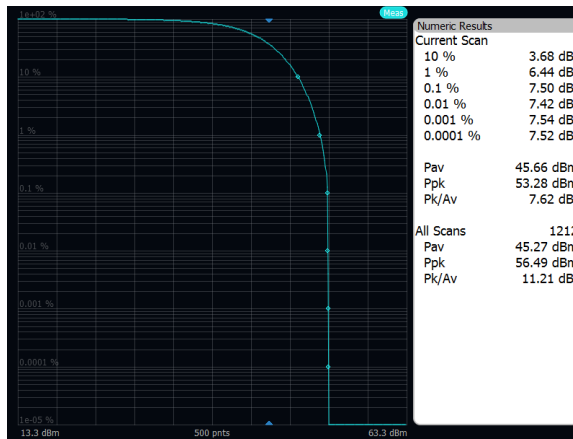

Output Power: Band 70, 16QAM, 10MHz, Low Channel, Port A

Output Power: Band 70, 16QAM, 10MHz, Mid Channel, Port A

Output Power: Band 70, 16QAM, 10MHz, High Channel, Port A

Output Power: Band 70, 16QAM, 5MHz, Low Channel, Port A