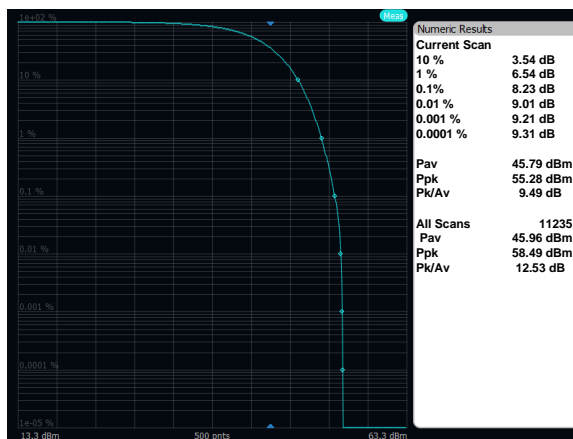

Output Power: Band 66, 256QAM, 20MHz, Mid Channel, Port A

Output Power: Band 66, 256QAM, 20MHz, High Channel, Port A

Output Power: Band 66, 256QAM, 10MHz, Low Channel, Port A

Output Power: Band 66, 256QAM, 10MHz, Mid Channel, Port A

Output Power: Band 66, 256QAM, 10MHz, High Channel, Port A

Output Power: Band 66, 256QAM, 5MHz, Low Channel, Port A

Output Power: Band 66, 256QAM, 5MHz, Mid Channel, Port A

Output Power: Band 66, 256QAM, 5MHz, High Channel, Port A