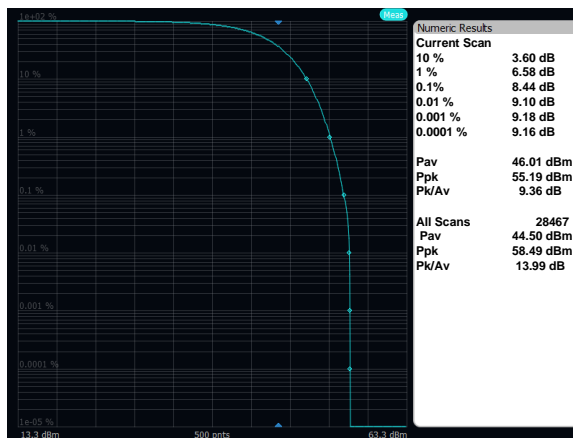

Output Power: Band 66, QPSK, 20MHz, Low Channel, Port A

Output Power: Band 66, QPSK, 20MHz, Mid Channel, Port A

Output Power: Band 66, QPSK, 20MHz, High Channel, Port A

Output Power: Band 66, QPSK, 10MHz, Low Channel, Port A

Output Power: Band 66, QPSK, 10MHz, Mid Channel, Port A

Output Power: Band 66, QPSK, 10MHz, High Channel, Port A

Output Power: Band 66, QPSK, 5MHz, Low Channel, Port A

Output Power: Band 66, QPSK, 5MHz, Mid Channel, Port A