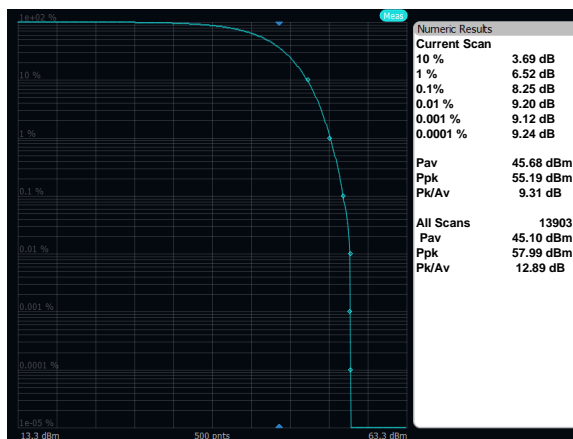

Output Power: Band 66, 16QAM, 5MHz, Mid Channel, Port A

Output Power: Band 66, 16QAM, 5MHz, High Channel, Port A

Output Power: Band 66, 64QAM, 20MHz, Low Channel, Port A

Output Power: Band 66, 64QAM, 20MHz, Mid Channel, Port A

Output Power: Band 66, 64QAM, 20MHz, High Channel, Port A

Output Power: Band 66, 64QAM, 10MHz, Low Channel, Port A

Output Power: Band 66, 64QAM, 10MHz, Mid Channel, Port A

Output Power: Band 66, 64QAM, 10MHz, High Channel, Port A

Output Power: Band 66, 64QAM, 5MHz, Low Channel, Port A

Output Power: Band 66, 64QAM, 5MHz, Mid Channel, Port A

Output Power: Band 66, 64QAM, 5MHz, High Channel, Port A

Output Power: Band 66, 256QAM, 20MHz, Low Channel, Port A

Output Power: Band 66, 256QAM, 20MHz, Mid Channel, Port A

Output Power: Band 66, 256QAM, 20MHz, High Channel, Port A

Output Power: Band 66, 256QAM, 10MHz, Low Channel, Port A

Output Power: Band 66, 256QAM, 10MHz, Mid Channel, Port A