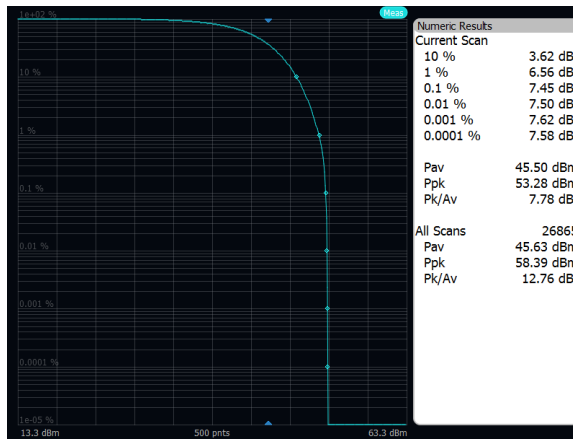

Output Power: Band 70, QPSK, 10MHz, Mid Channel, Port A

Output Power: Band 70, QPSK, 10MHz, High Channel, Port A

Output Power: Band 70, QPSK, 5MHz, Low Channel, Port A

Output Power: Band 70, QPSK, 5MHz, Mid Channel, Port A

Output Power: Band 70, QPSK, 5MHz, High Channel, Port A

Output Power: Band 70, 16QAM, 20MHz, Low Channel, Port A

Output Power: Band 70, 16QAM, 20MHz, Mid Channel, Port A

Output Power: Band 70, 16QAM, 20MHz, High Channel, Port A