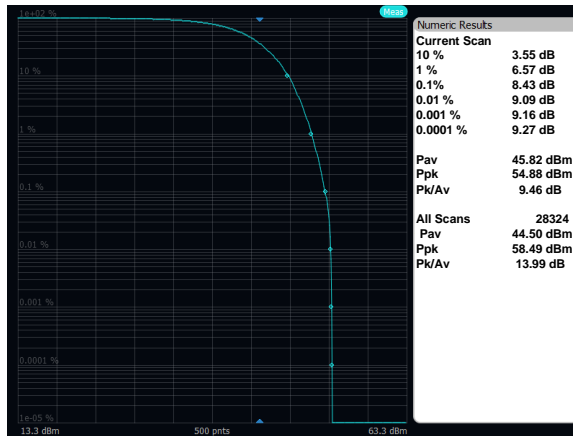

Output Power: Band 66, QPSK, 20MHz, Low Channel, Port A

Output Power: Band 66, QPSK, 20MHz, Mid Channel, Port A

Output Power: Band 66, QPSK, 20MHz, High Channel, Port A

Output Power: Band 66, QPSK, 10MHz, Low Channel, Port A

Output Power: Band 66, QPSK, 10MHz, Mid Channel, Port A

Output Power: Band 66, QPSK, 10MHz, High Channel, Port A

Output Power: Band 66, QPSK, 5MHz, Low Channel, Port A

Output Power: Band 66, QPSK, 5MHz, Mid Channel, Port A