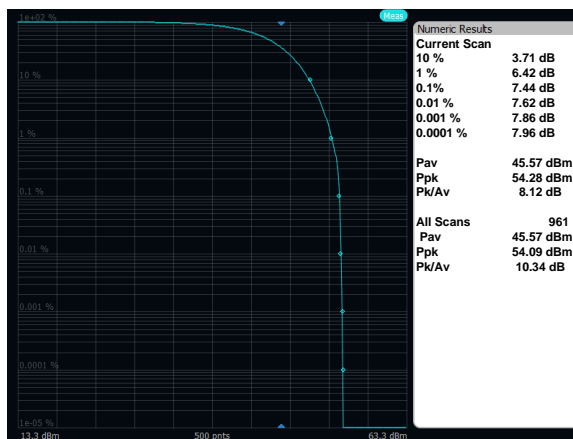

Output Power: Band 66, QPSK, 20MHz, Low Channel, Port A

Output Power: Band 66, QPSK, 20MHz, Mid Channel, Port A

Output Power: Band 66, QPSK, 20MHz, High Channel, Port A

Output Power: Band 66, QPSK, 10MHz, Low Channel, Port A

Output Power: Band 66, QPSK, 10MHz, Mid Channel, Port A

Output Power: Band 66, QPSK, 10MHz, High Channel, Port A

Output Power: Band 66, QPSK, 5MHz, Low Channel, Port A

Output Power: Band 66, QPSK, 5MHz, Mid Channel, Port A