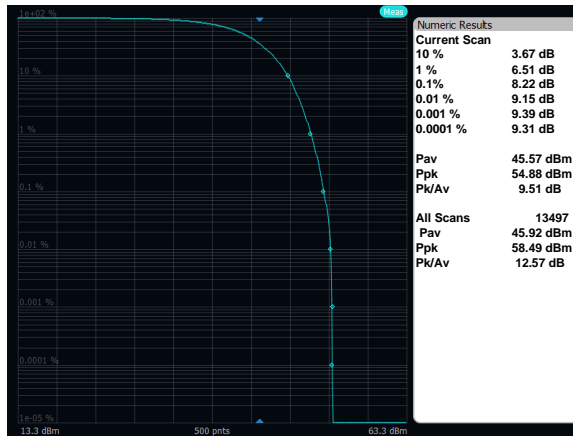

Output Power: Band 66, 256QAM, 20MHz, Mid Channel, Port A

Output Power: Band 66, 256QAM, 20MHz, High Channel, Port A

Output Power: Band 66, 256QAM, 10MHz, Low Channel, Port A

Output Power: Band 66, 256QAM, 10MHz, Mid Channel, Port A

Output Power: Band 66, 256QAM, 10MHz, High Channel, Port A

Output Power: Band 66, 256QAM, 5MHz, Low Channel, Port A

Output Power: Band 66, 256QAM, 5MHz, Mid Channel, Port A

Output Power: Band 66, 256QAM, 5MHz, High Channel, Port A