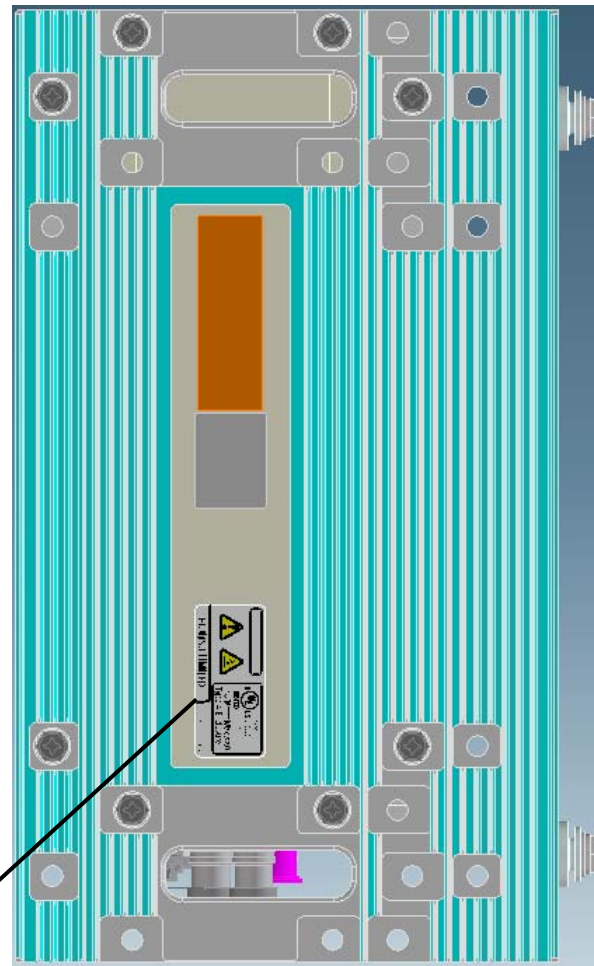

DB RU Label & Location

Label Layout

RU Right Side View

RU Left Side View

FNC Label
(38x10mm)

Warning/UL/FCC Label

Product Label

shaping tomorrow with you