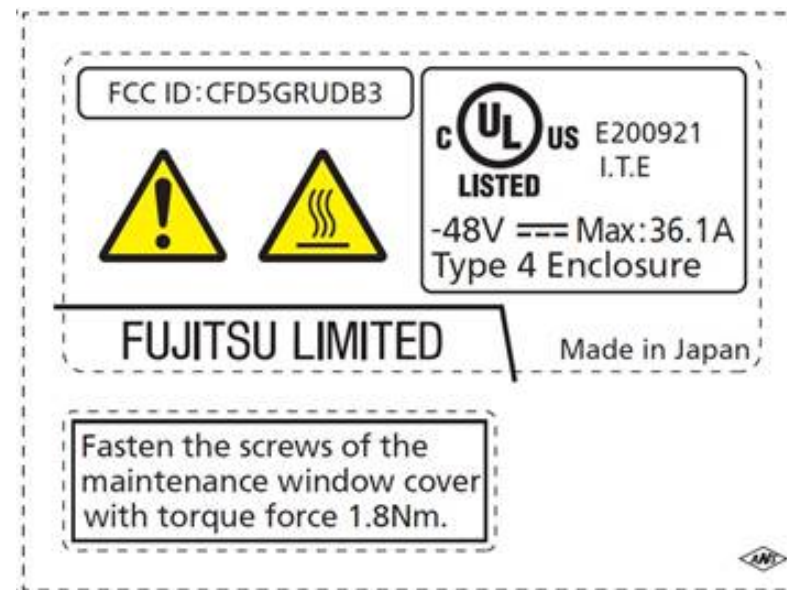

DB RU Label & Location

Label Layout

RU Right Side View

RU Left Side View

FNC Label
(38x10mm)

Warning/UL/FCC Label

Product Label

shaping tomorrow with you