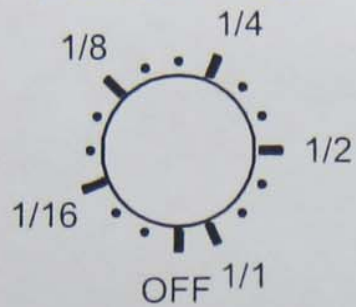

MAN SETTINGS

TTL RATIO

OFF  
ON  
AF

Model: *Qflash*™

**Co-Pilot**

QF91

CHANNEL

R1