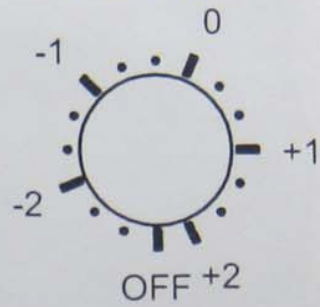

MAN SETTINGS

TTL RATIO

OFF  
ON  
AF

Model: *Qflash*™

**Co-Pilot**

QF91

CHANNEL

R1