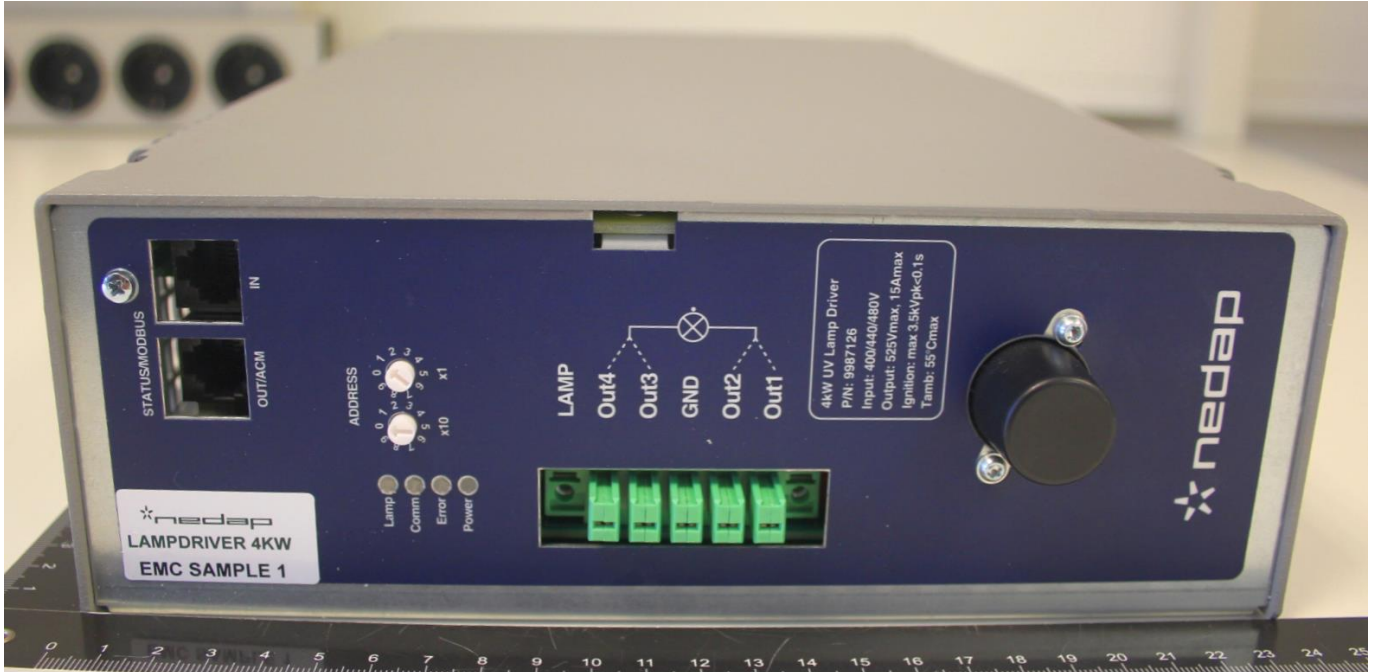

PHOTOGRAPHS OF THE EXTERIOR OF A
BRAND NEDAP, MODEL LAMP DRIVER 4KW

Table of contents

1	PHOTOGRAPHS OF THE EQUIPMENT.....	3
1.1	EXTERNAL VIEW.....	3
1.1.1	Top view.....	3
1.1.2	Bottom view.....	4
1.1.3	Front view.....	5
1.1.4	Rear view.....	5
1.2	SIDE VIEWS.....	6

1 Photographs of the equipment.

1.1 External view.

1.1.1 Top view.

1.1.2 Bottom view.

1.1.3 Front view.

1.1.4 Rear view

1.2 Side views

Left side view