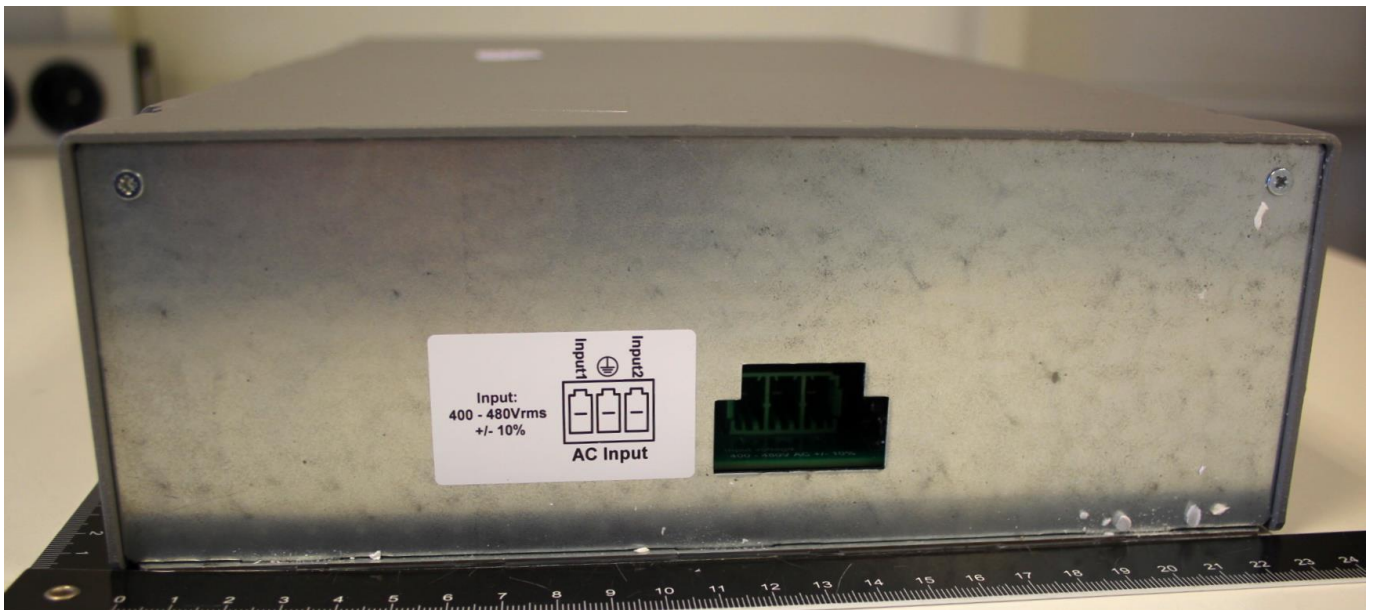

PHOTOGRAPHS OF THE EXTERIOR OF A
BRAND NEDAP, MODEL LAMP DRIVER 4KW

Table of contents

1	PHOTOGRAPHS OF THE EQUIPMENT.....	3
1.1	EXTERNAL VIEW.....	3
1.1.1	Top view.....	3
1.1.2	Bottom view.....	4
1.1.3	Front view.....	5
1.1.4	Rear view.....	5
1.2	SIDE VIEWS.....	6

1 Photographs of the equipment.

1.1 External view.

1.1.1 Top view.

1.1.2 Bottom view.

1.1.3 Front view.

1.1.4 Rear view

1.2 Side views

Left side view