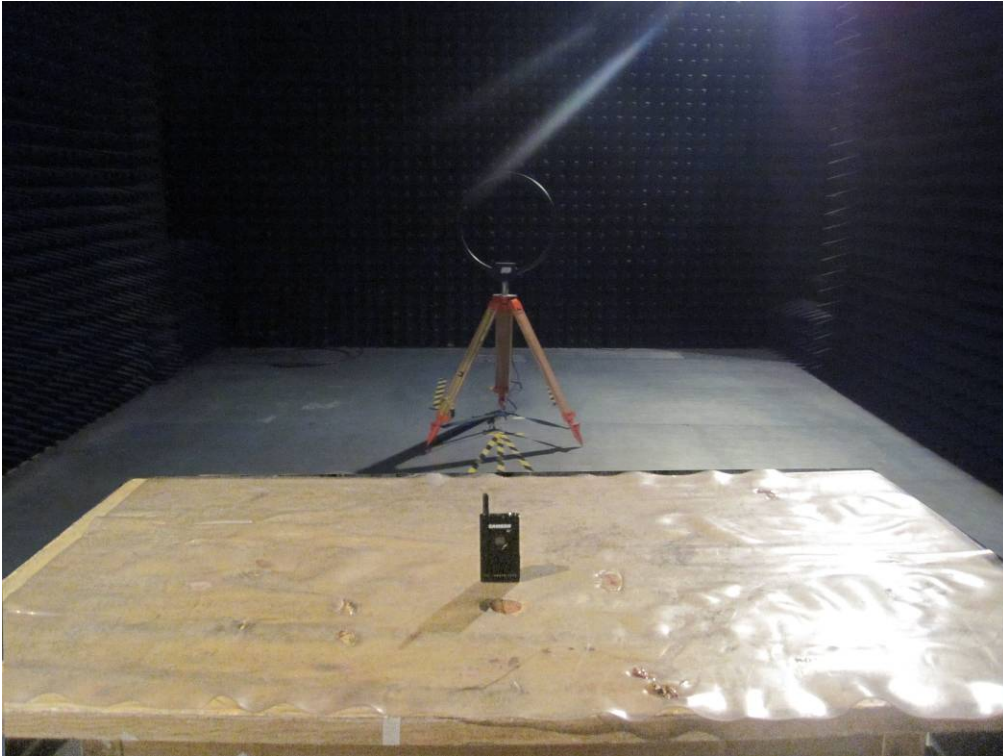

Photographs –Model UB7 Test Setup

Photograph – Radiation Spurious Emission Test Setup

8MHz ~30MHz

30MHz-1GHz

1 GHz~7 GHz