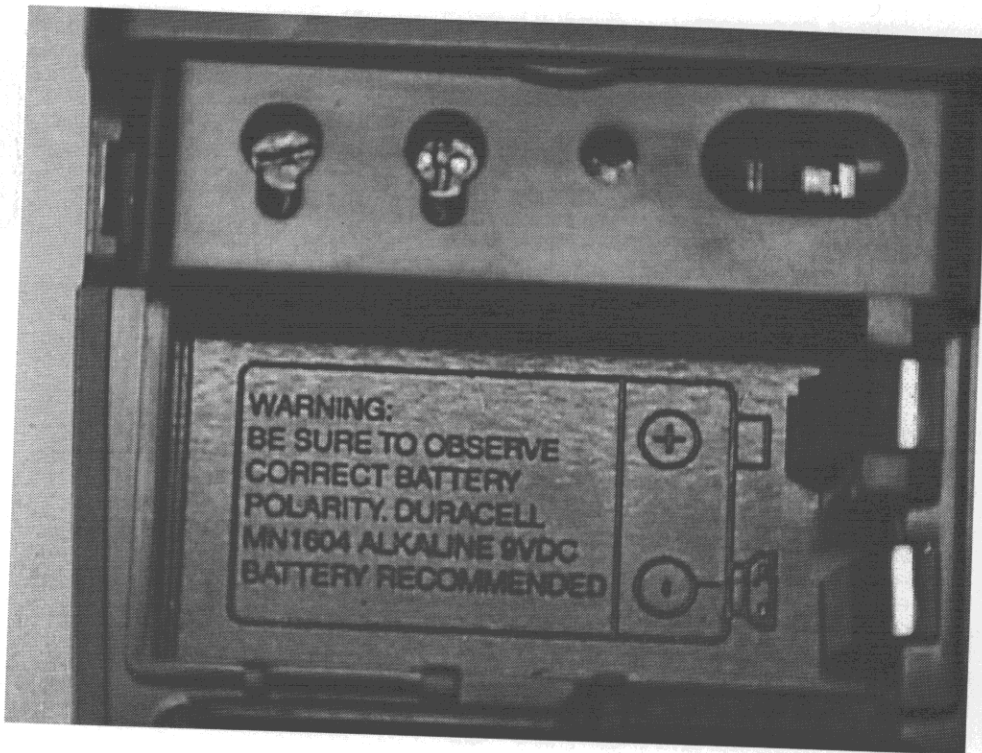

Retlif Testing Laboratories

Test Report Number R-8034-1
FCC ID: CCRT32M

Retlif Testing Laboratories

Test Report Number R-8034-1
FCC ID: CCRT32M

Retlif Testing Laboratories

Test Report Number R-8034-1
FCC ID: CCRT32M