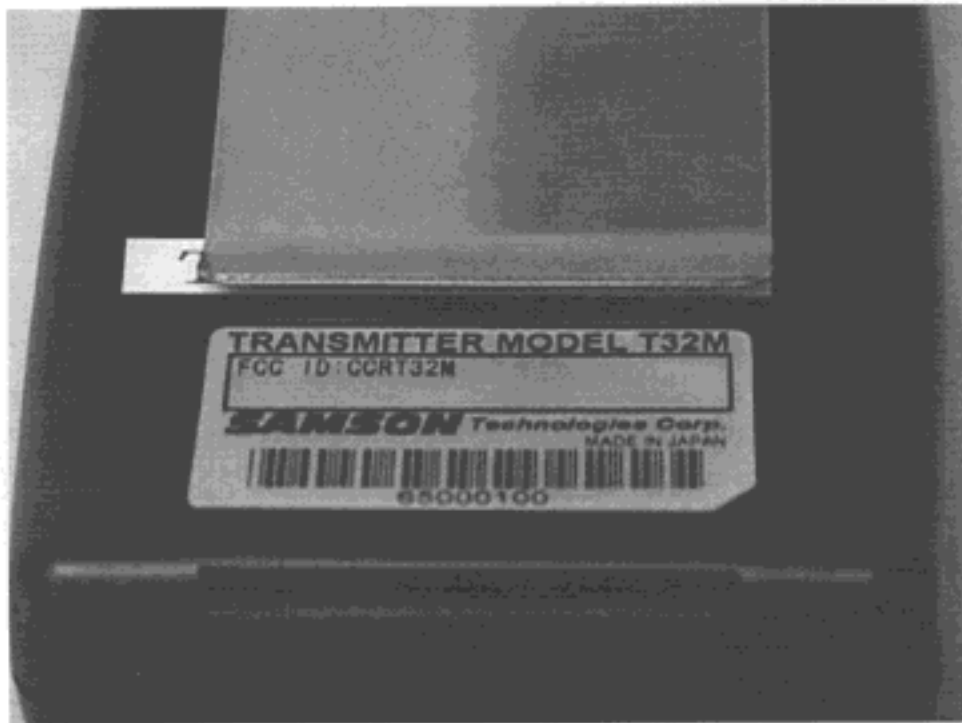

FCC ID LABEL

Retlif Testing Laboratories

Test Report Number R-8034-1
FCC ID: CCRT32M