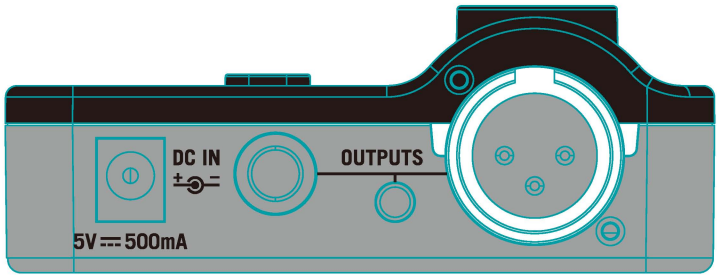

RXD1M_Silkscreen

Product Silkscreen Color:

 100% White

 Black

Top

PC label

transparent
此為磨砂透明孔

This is punching hole
此為沖孔
14.453x9.47mm

Bottom

label

RIGHT

BACK