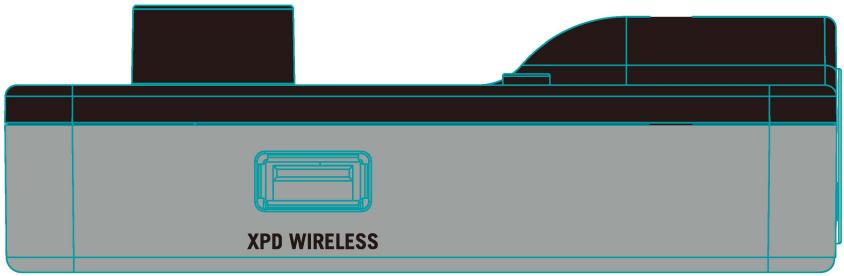

RXD1M_Silkscreen

Product Silkscreen Color:

 100% White

 Black

Top

PC label

transparent
此為磨砂透明孔

This is punching hole
此為沖孔
14.453x9.47mm

Bottom

label

RIGHT

BACK