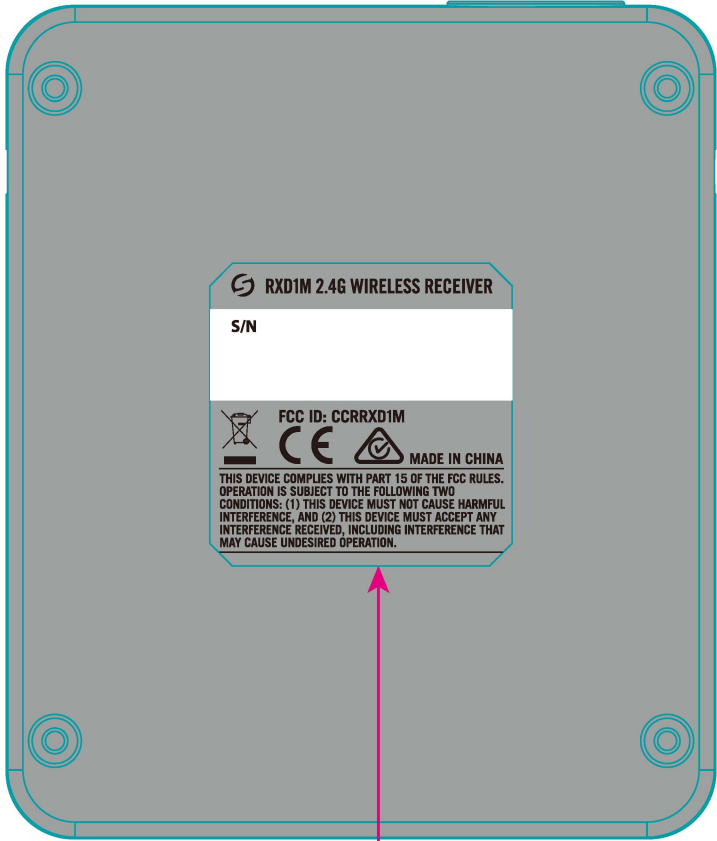

RXD1M_Silkscreen

Product Silkscreen Color:

 100% White

 Black

Top

PC label

transparent
此為磨砂透明孔

This is punching hole
此為沖孔
14.453x9.47mm

Bottom

label

RIGHT

BACK