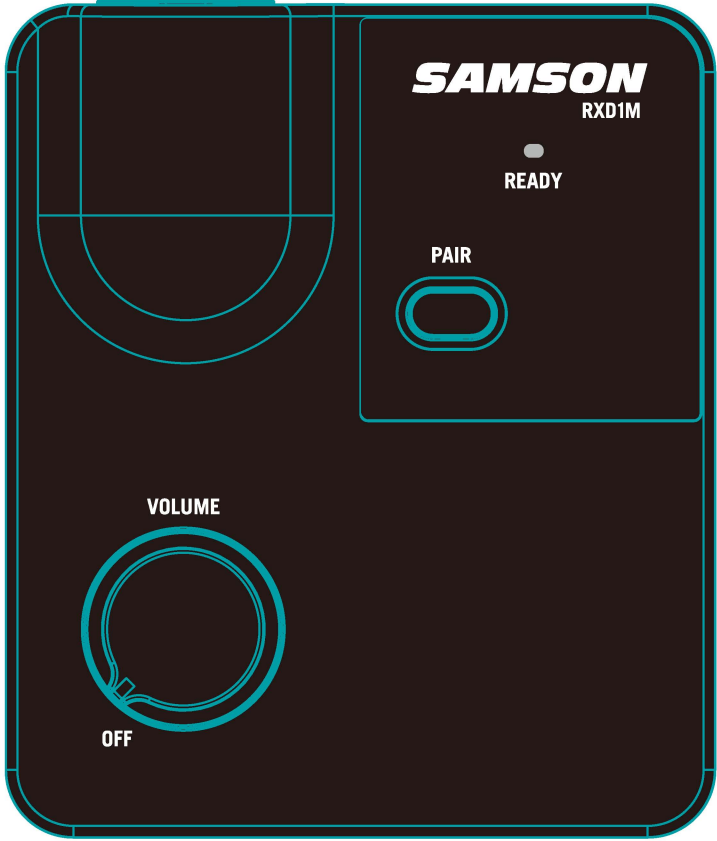

RXD1M_Silkscreen

Product Silkscreen Color:

 100% White

 Black

Top

PC label

transparent
此為磨砂透明孔

This is punching hole
此為沖孔
14.453x9.47mm

Bottom

label

RIGHT

BACK