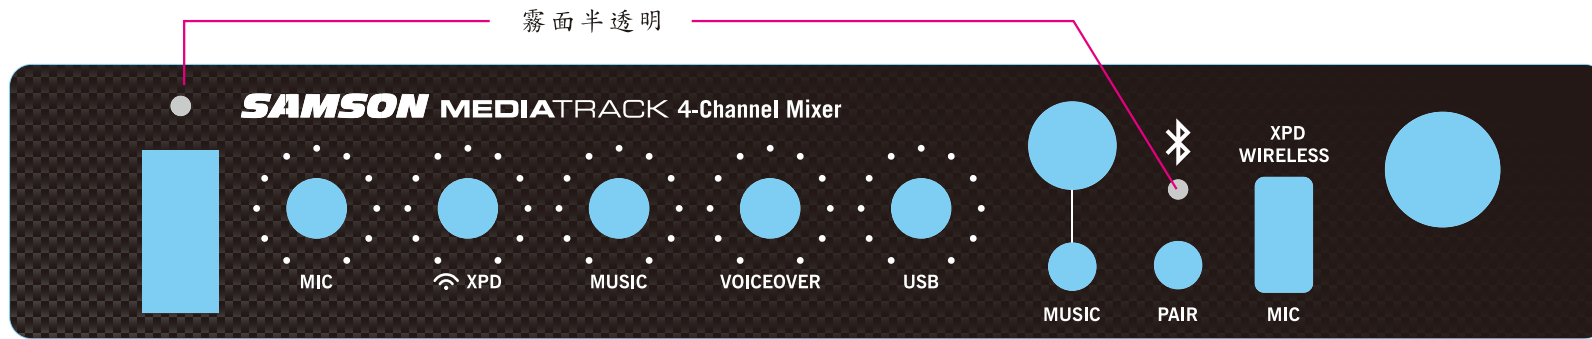

# MEDIA TRACK Mixer

White

Front panel

0.254mm/PC雾面背3M胶

Top panel

Rear panel