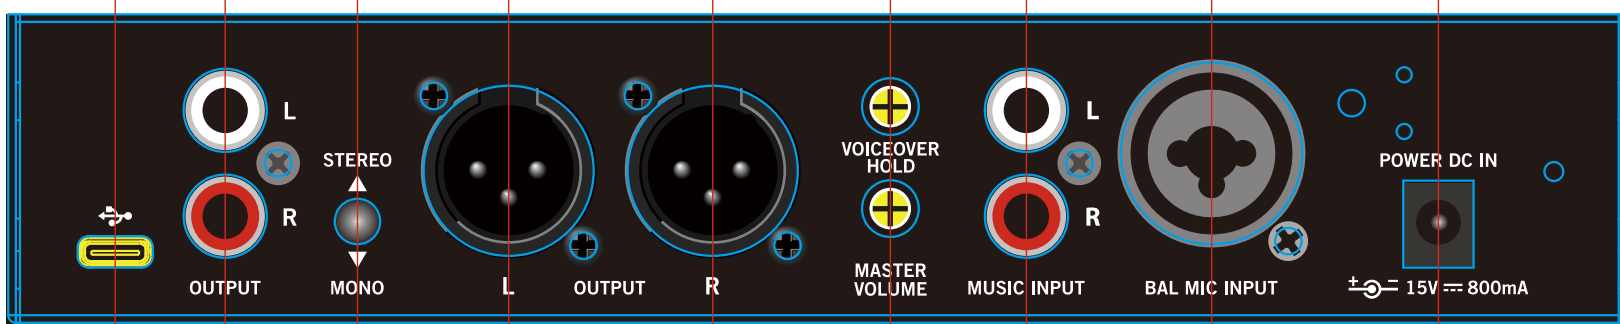

# MEDIA TRACK Mixer

White

Front panel

0.254mm/PC雾面背3M胶

Top panel

Rear panel