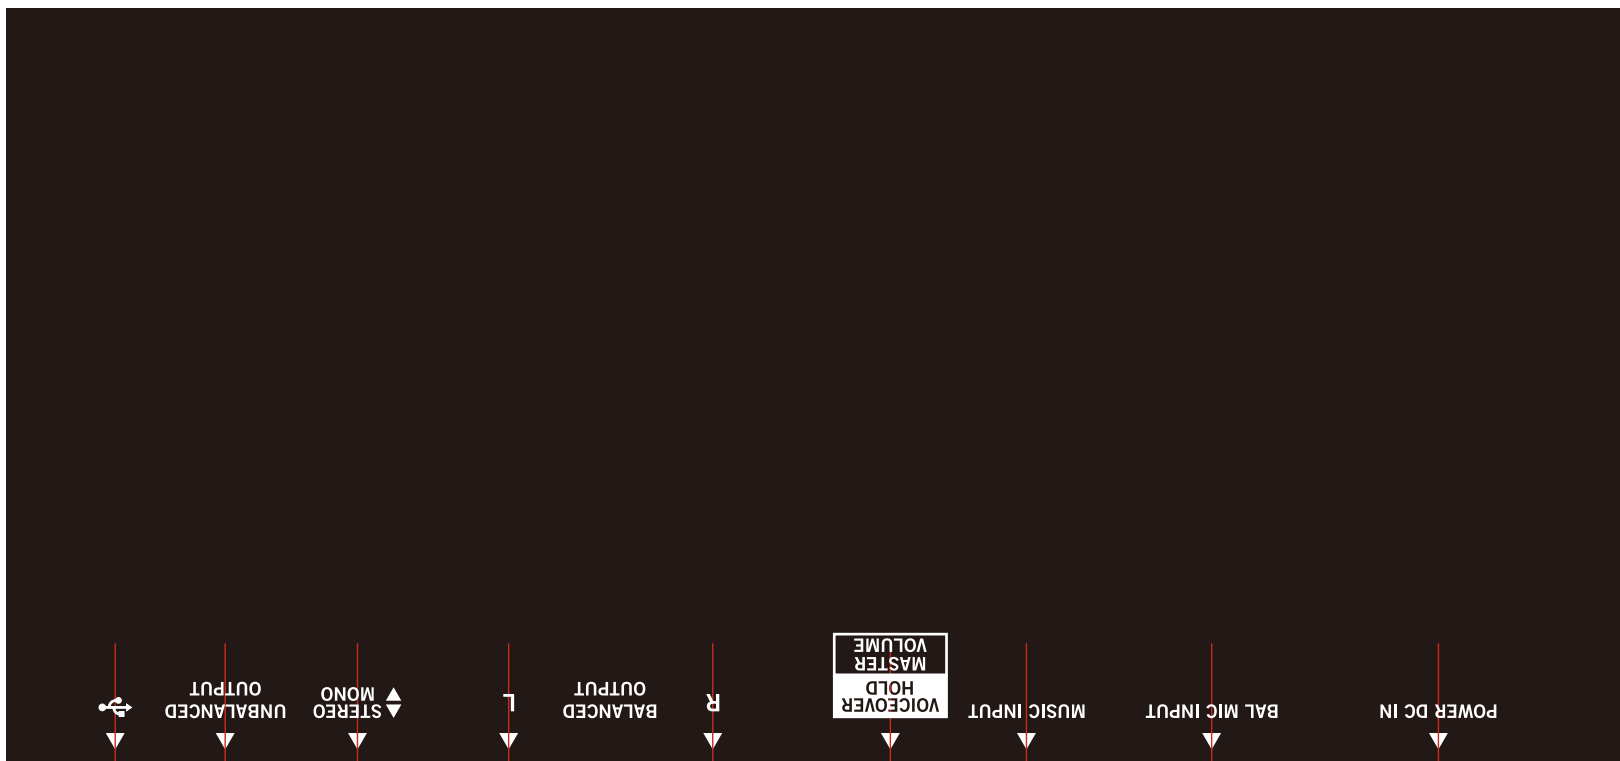

# MEDIA TRACK Mixer

White

Front panel

0.254mm/PC雾面背3M胶

Top panel

Rear panel