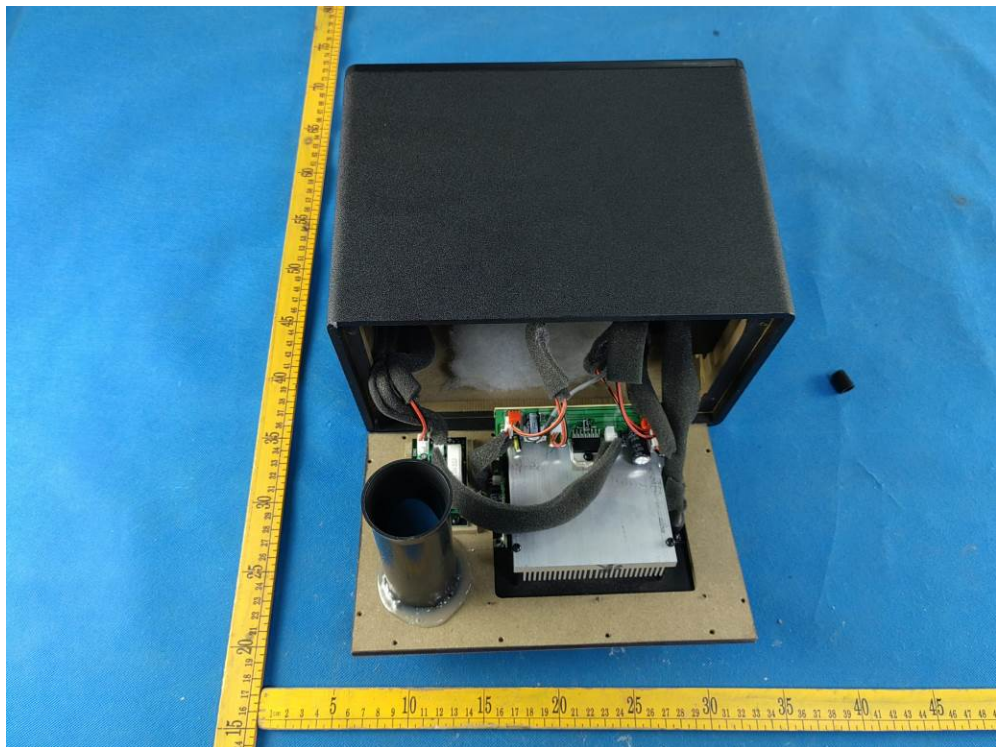

2.2.EUT – Internal View Model MediaOne M50BT FCC ID: CCRM50BT

Left speaker

Left speaker

Left speaker

Left speaker

Left speaker

Right speaker

Right speaker