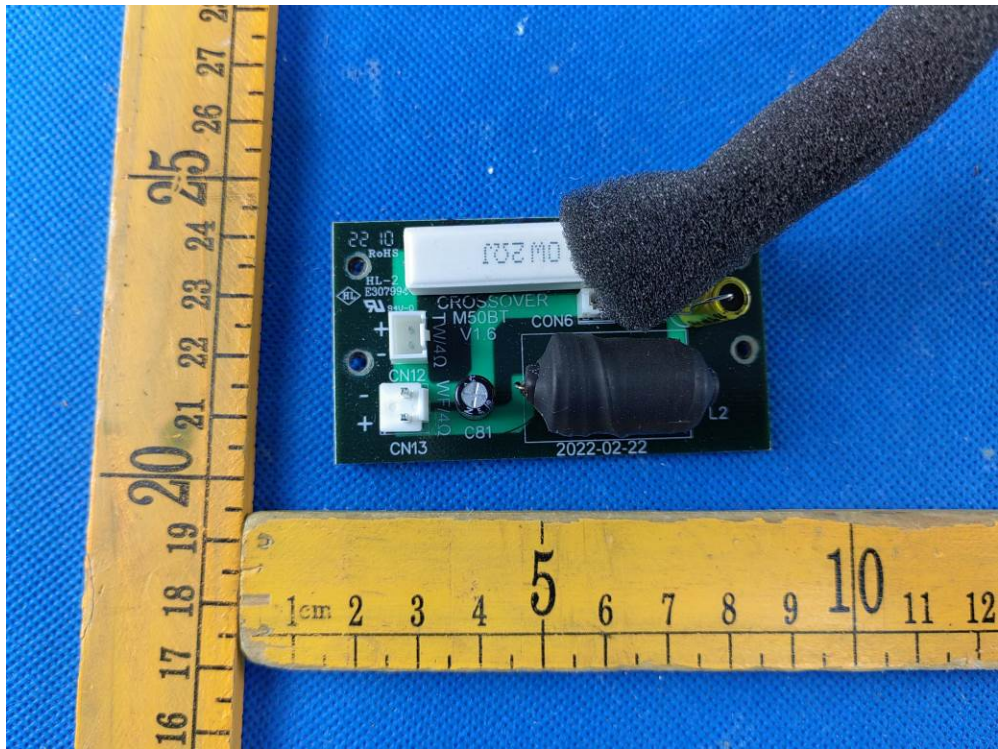

Right speaker