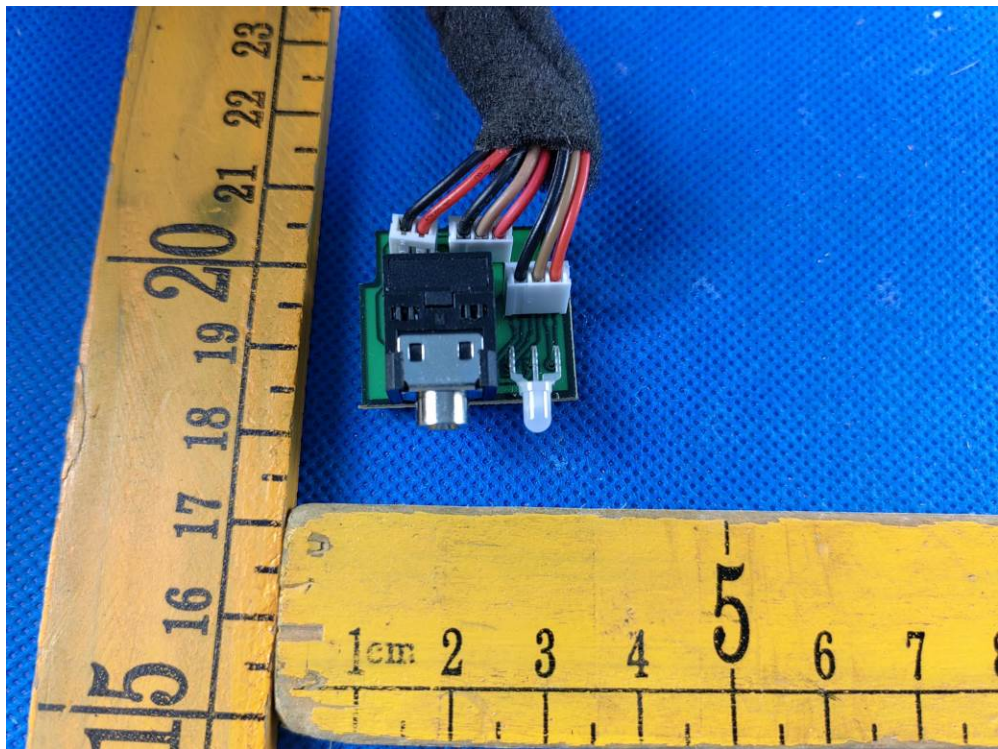

Right speaker