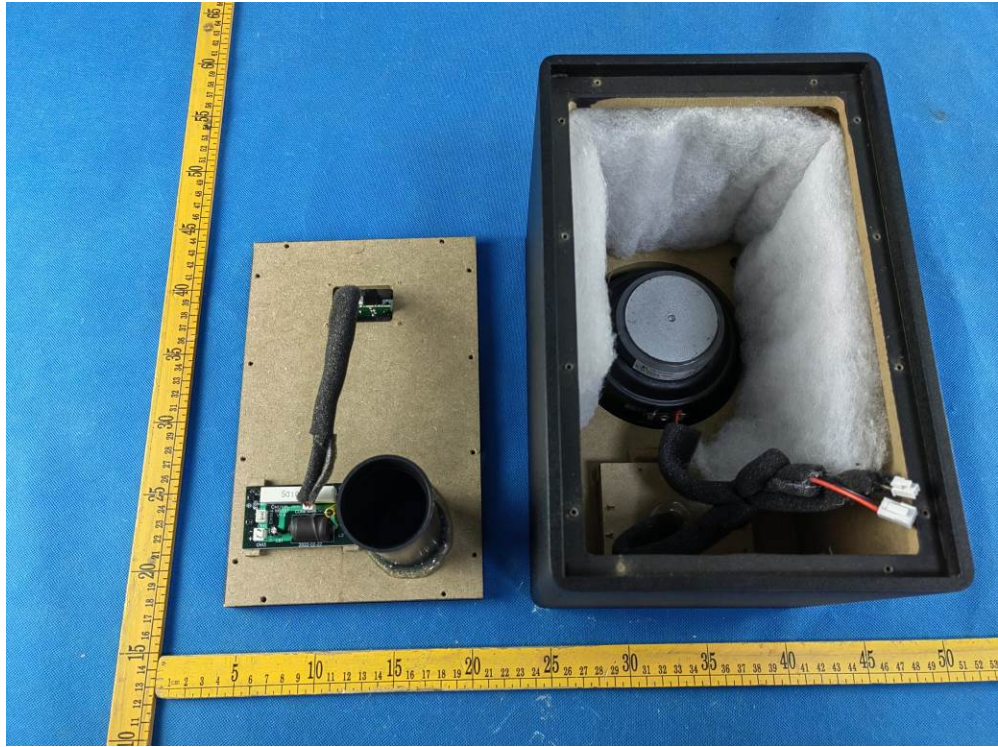

2.2.EUT – Internal View Model MediaOne M50BT FCC ID: CCRM50BT

Left speaker

Left speaker

Left speaker

Left speaker

Left speaker

Right speaker

Right speaker