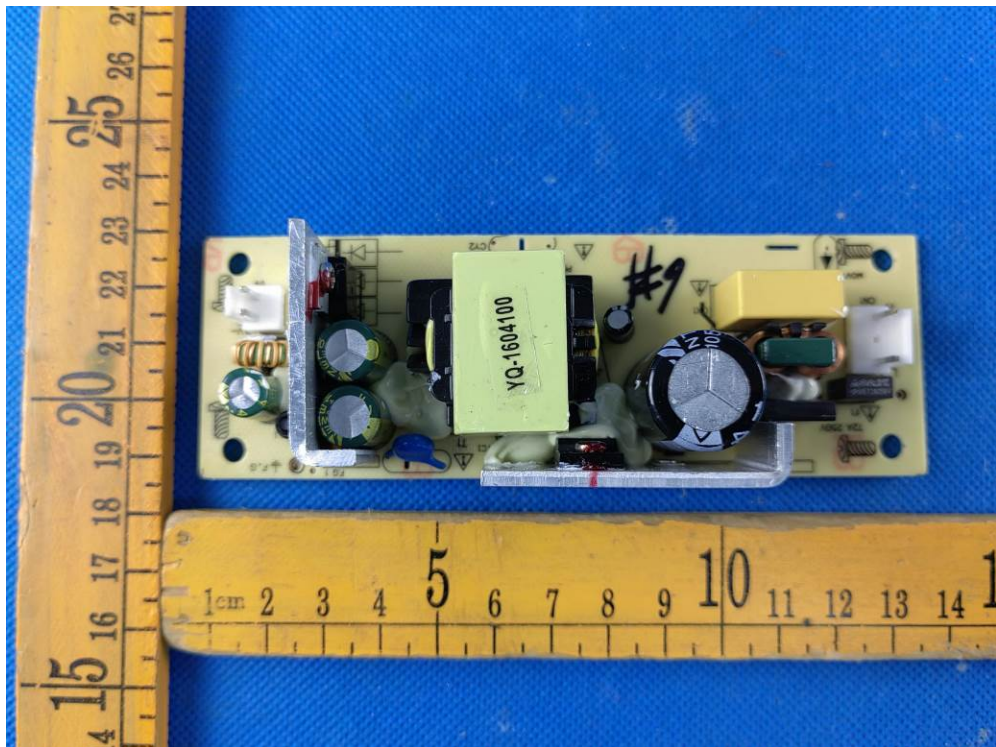

Right speaker