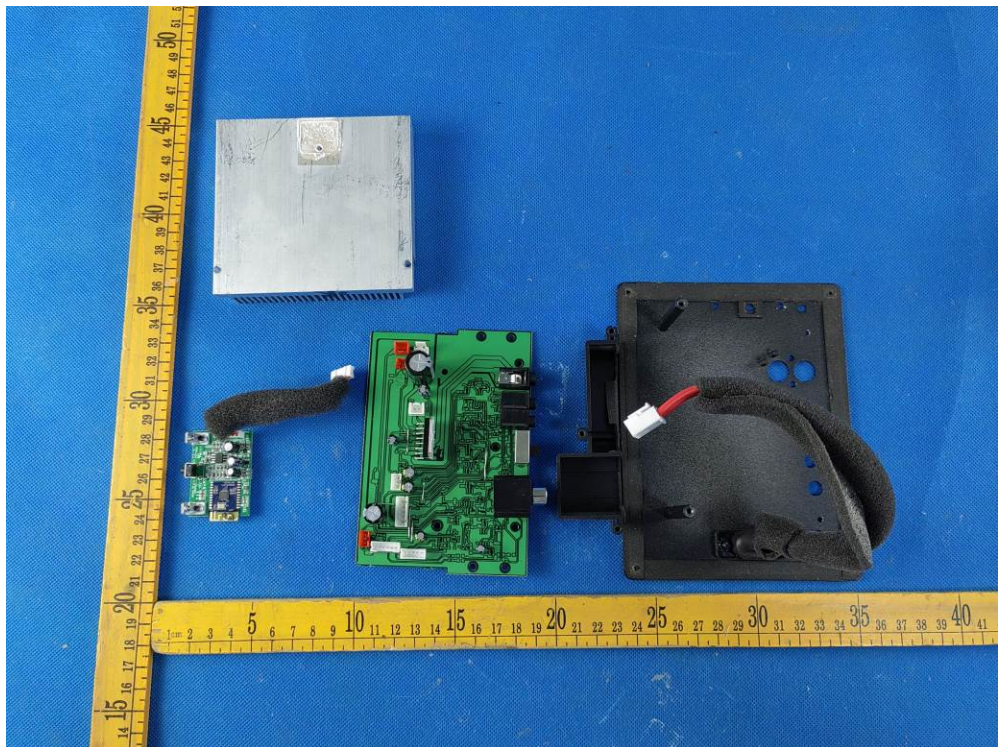

Right speaker