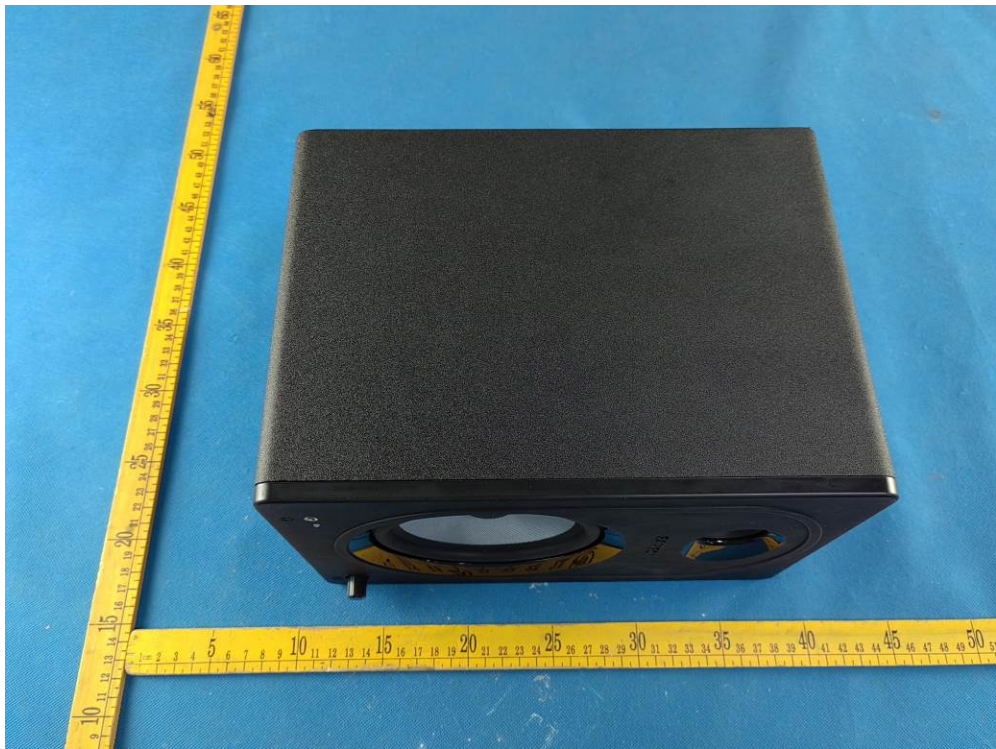

2. Photographs –Constructional Details

2.1.EUT – External View Model MediaOne M50BT FCC ID: CCRM50BT

Left speaker

Appendix-MediaOne M50BT-Photos

Left speaker

Left speaker

Appendix-MediaOne M50BT-Photos

Left speaker

Left speaker

Appendix-MediaOne M50BT-Photos

Left speaker

Right speaker

Appendix-MediaOne M50BT-Photos

Right speaker

Right speaker

Right speaker