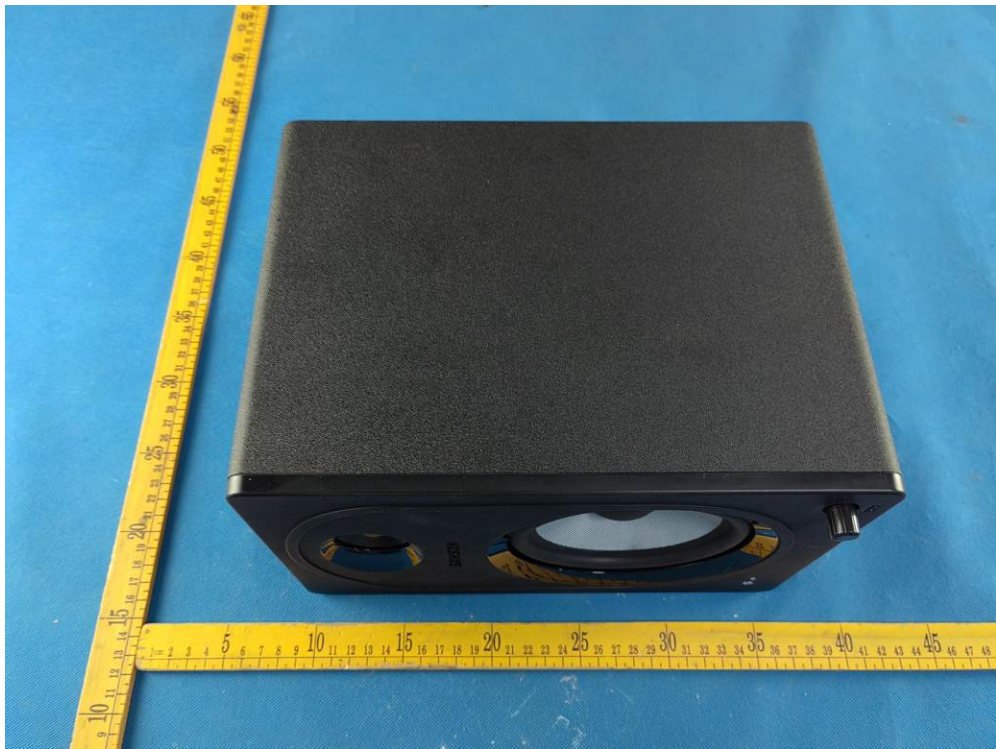

2. Photographs –Constructional Details

2.1.EUT – External View Model MediaOne M50BT FCC ID: CCRM50BT

Left speaker

Appendix-MediaOne M50BT-Photos

Left speaker

Left speaker

Appendix-MediaOne M50BT-Photos

Left speaker

Left speaker

Appendix-MediaOne M50BT-Photos

Left speaker

Right speaker

Appendix-MediaOne M50BT-Photos

Right speaker

Right speaker

Right speaker