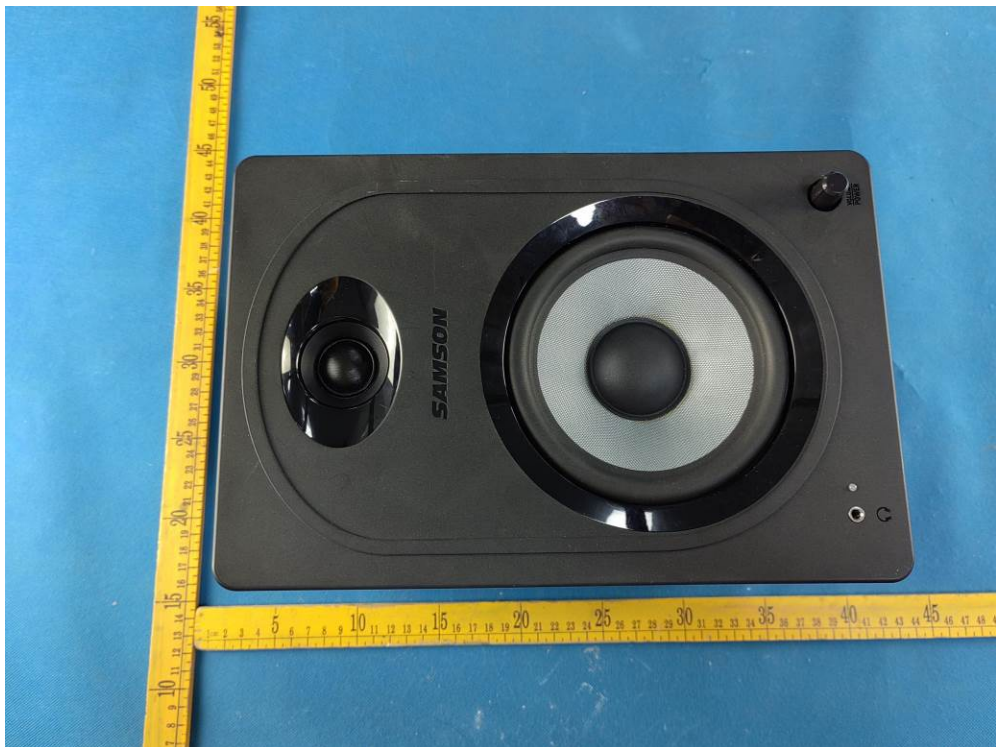

2. Photographs –Constructional Details

2.1.EUT – External View Model MediaOne M50BT FCC ID: CCRM50BT

Left speaker

Appendix-MediaOne M50BT-Photos

Left speaker

Left speaker

Appendix-MediaOne M50BT-Photos

Left speaker

Left speaker

Appendix-MediaOne M50BT-Photos

Left speaker

Right speaker

Appendix-MediaOne M50BT-Photos

Right speaker

Right speaker

Right speaker