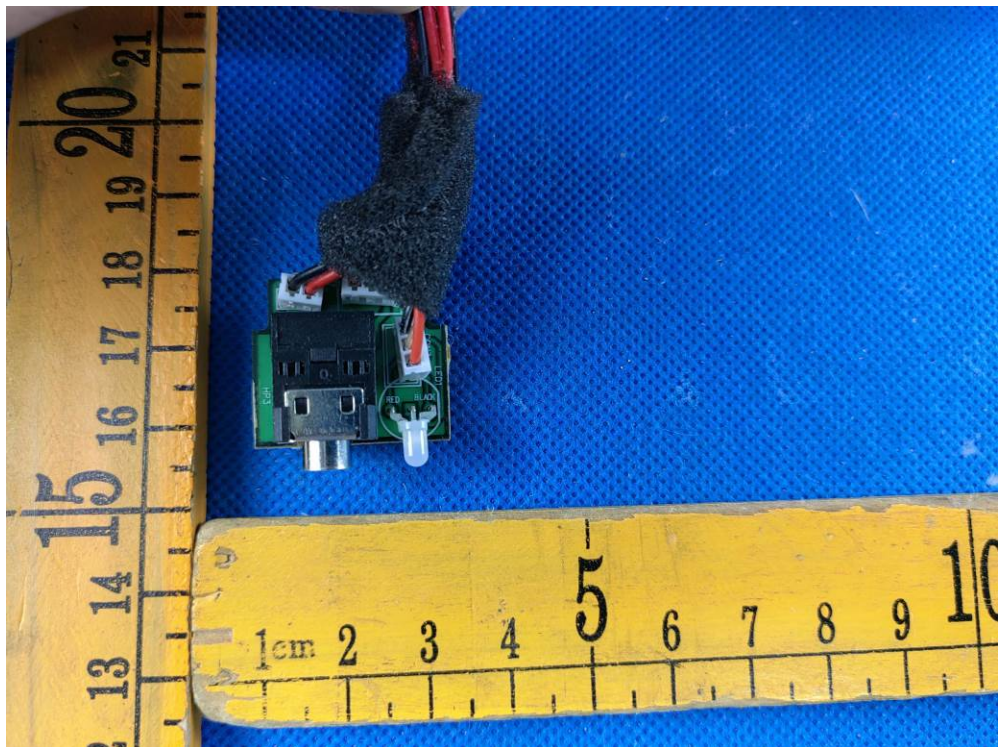

Right speaker