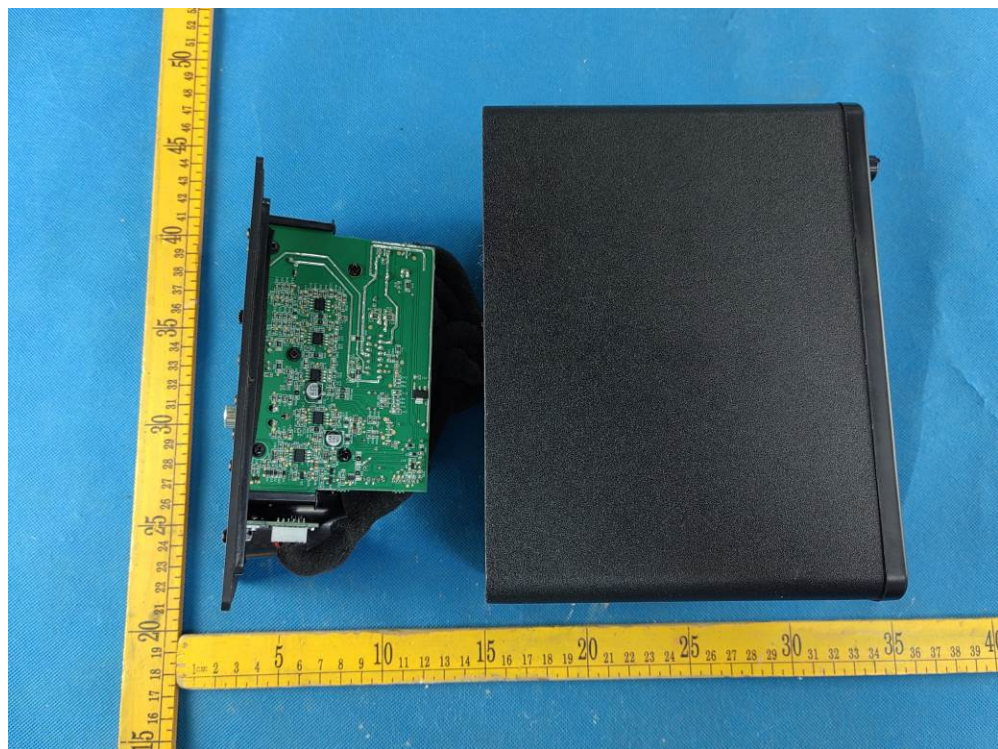

Appendix-MediaOne M30BT-Photos

2.2. EUT – Internal View Model MediaOne M30BT FCC ID: CCRM30BT

Left speaker

Left speaker

Left speaker

Right speaker

Right speaker

Right speaker