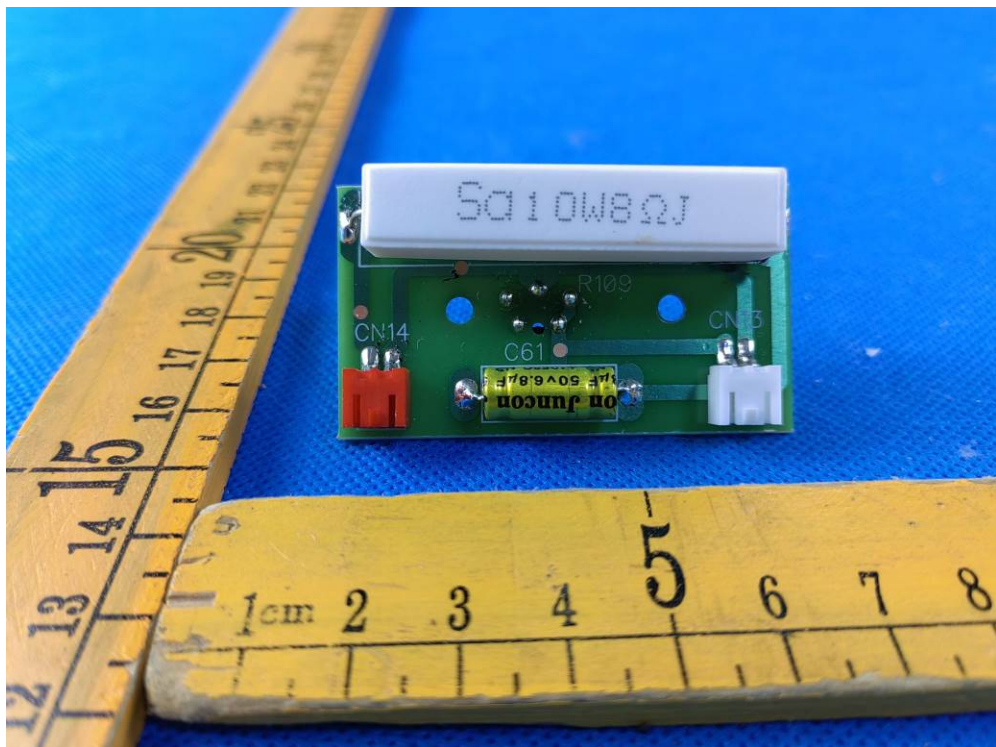

Appendix-MediaOne M30BT-Photos

2.2. EUT – Internal View Model MediaOne M30BT FCC ID: CCRM30BT

Left speaker

Left speaker

Left speaker

Right speaker

Right speaker

Right speaker