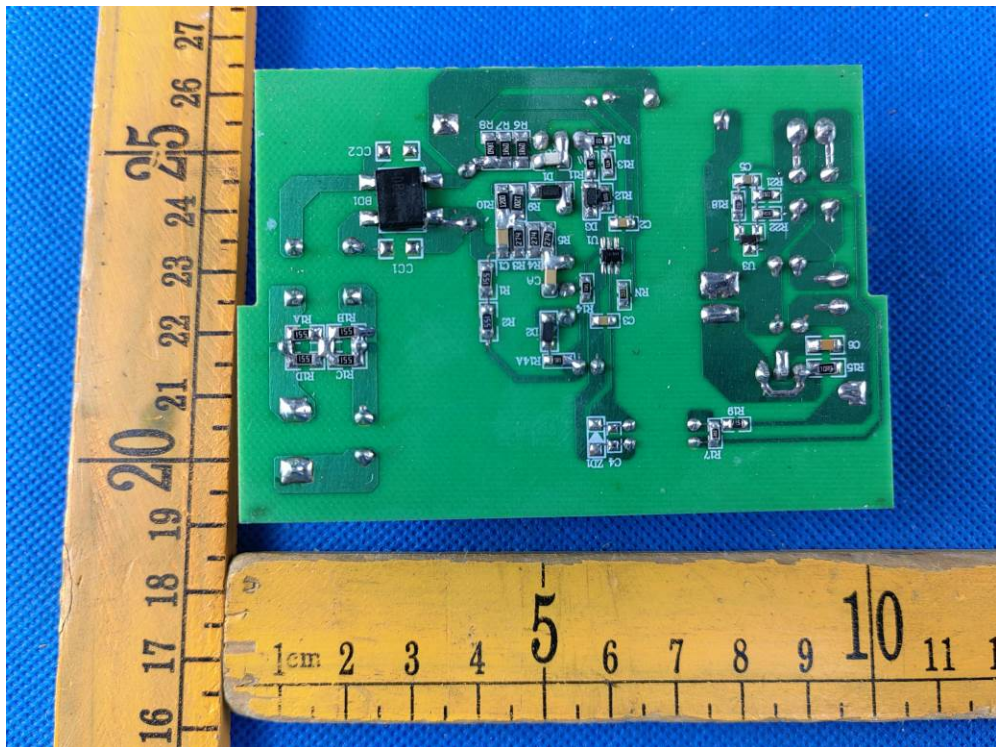

Right speaker