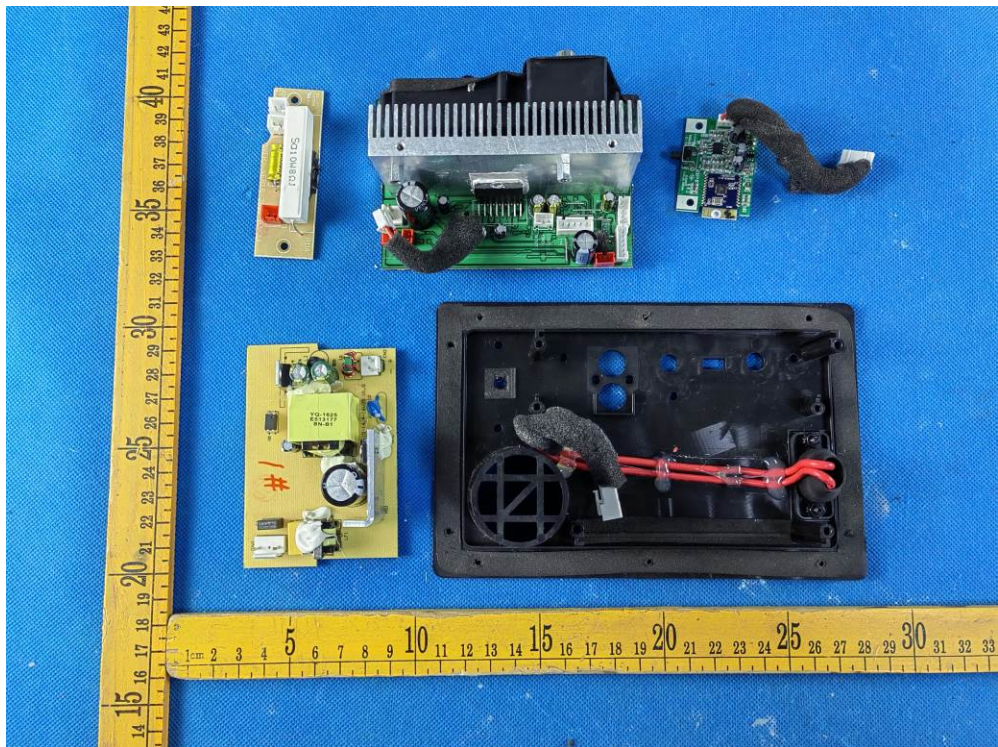

Right speaker