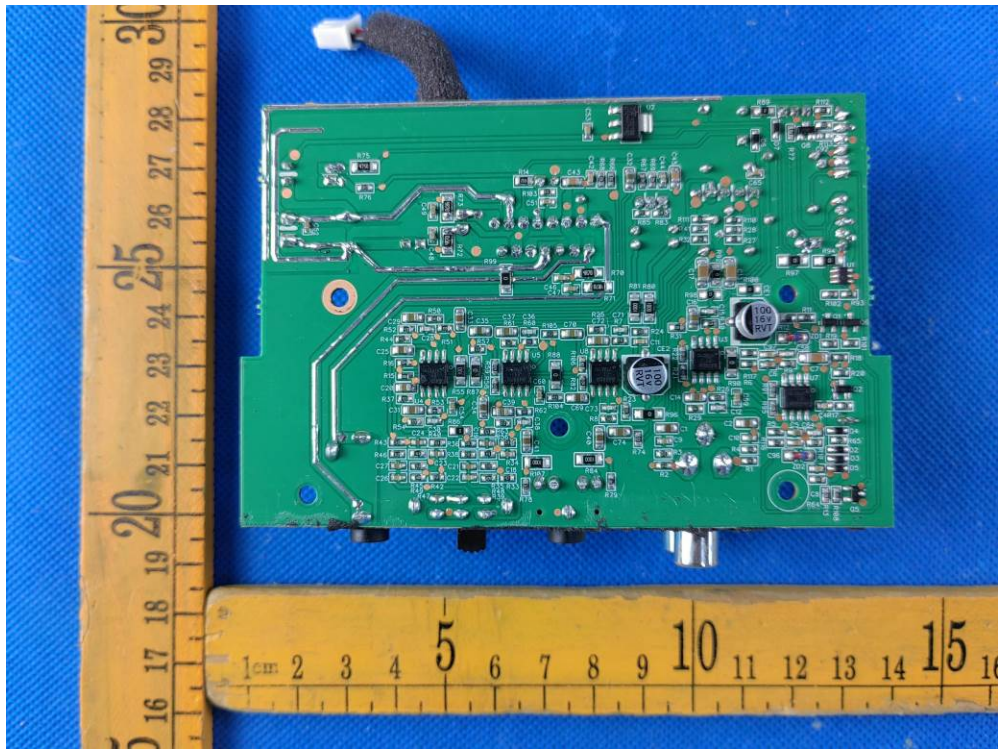

Appendix-MediaOne M30BT-Photos

2.2. EUT – Internal View Model MediaOne M30BT FCC ID: CCRM30BT

Left speaker

Left speaker

Left speaker

Right speaker

Right speaker

Right speaker

Appendix-MediaOne M30BT-Photos

Right speaker

Right speaker

Right speaker

Right speaker

Right speaker

Right speaker

====End====