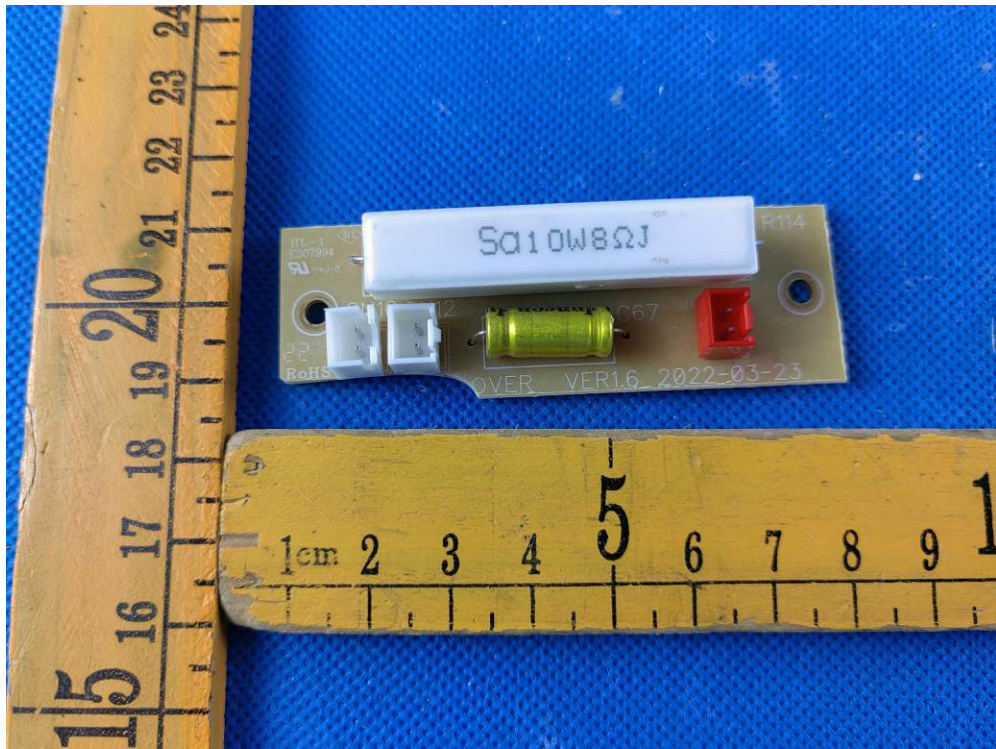

Right speaker