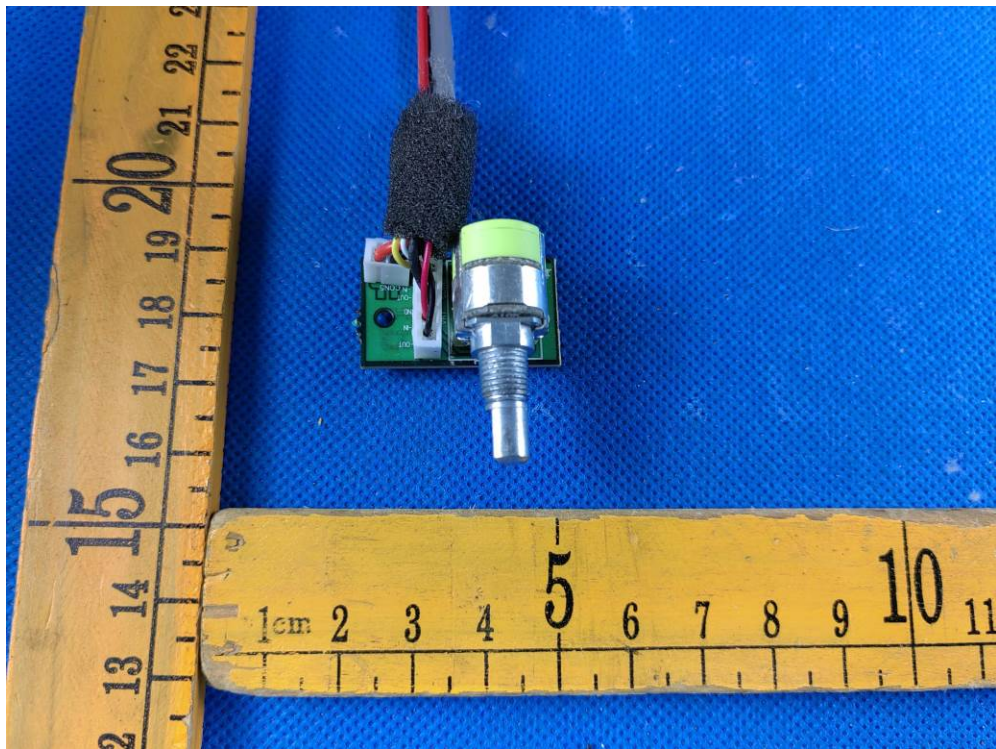

Appendix-MediaOne M30BT-Photos

2.2. EUT – Internal View Model MediaOne M30BT FCC ID: CCRM30BT

Left speaker

Left speaker

Left speaker

Right speaker

Right speaker

Right speaker