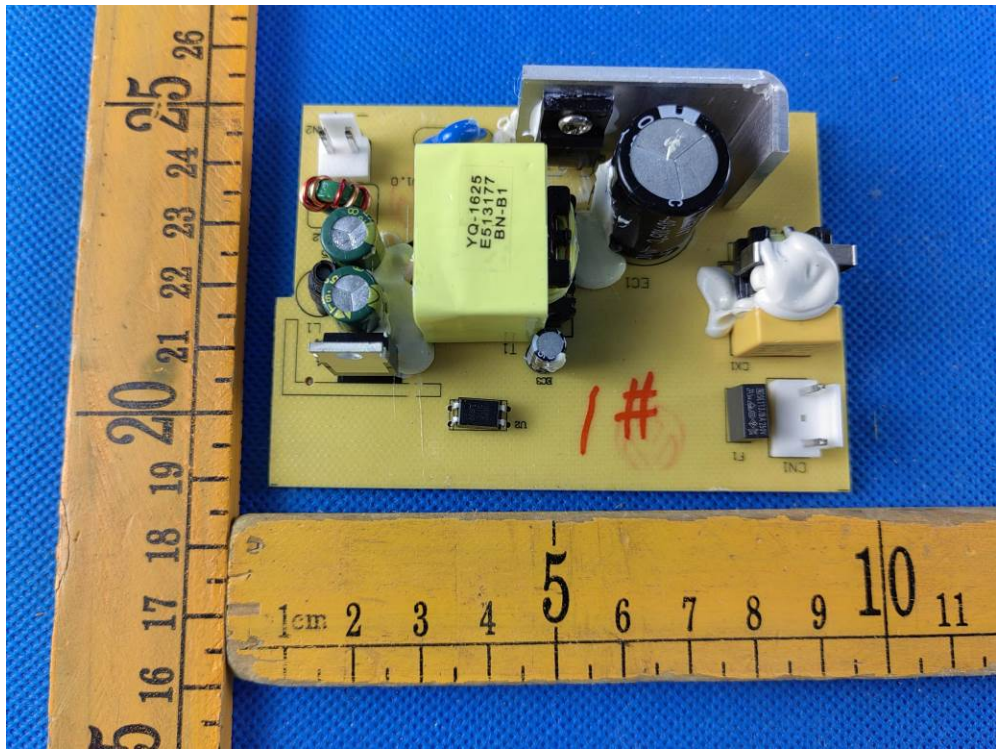

Right speaker