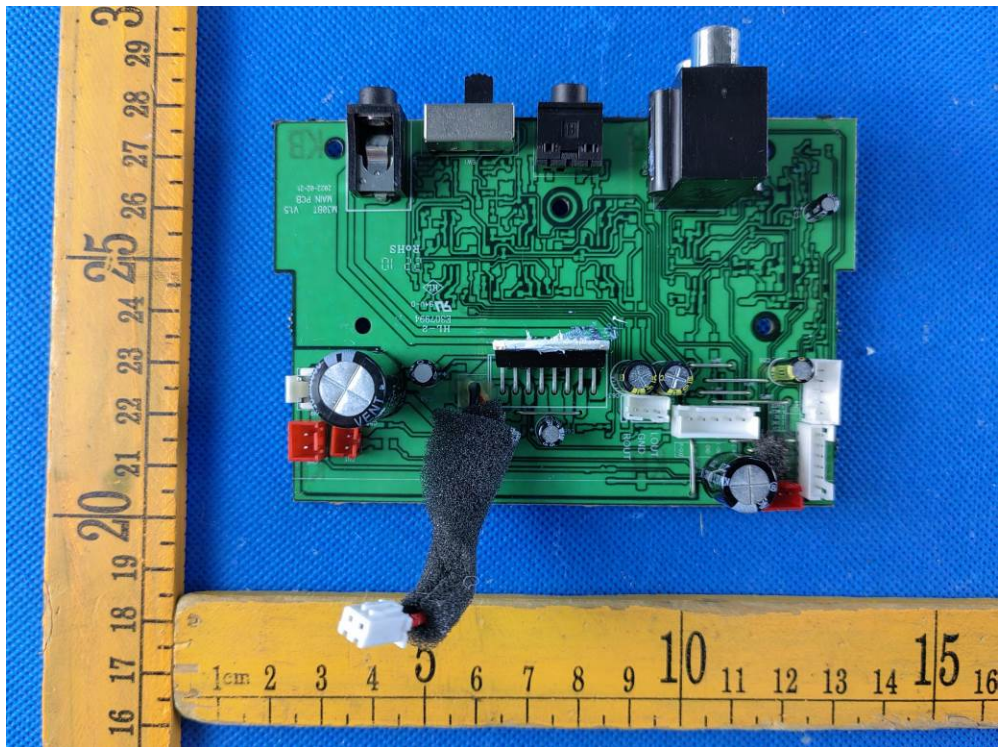

Appendix-MediaOne M30BT-Photos

2.2. EUT – Internal View Model MediaOne M30BT FCC ID: CCRM30BT

Left speaker

Left speaker

Left speaker

Right speaker

Right speaker

Right speaker

Appendix-MediaOne M30BT-Photos

Right speaker

Right speaker

Right speaker

Right speaker

Right speaker

Right speaker

====End====