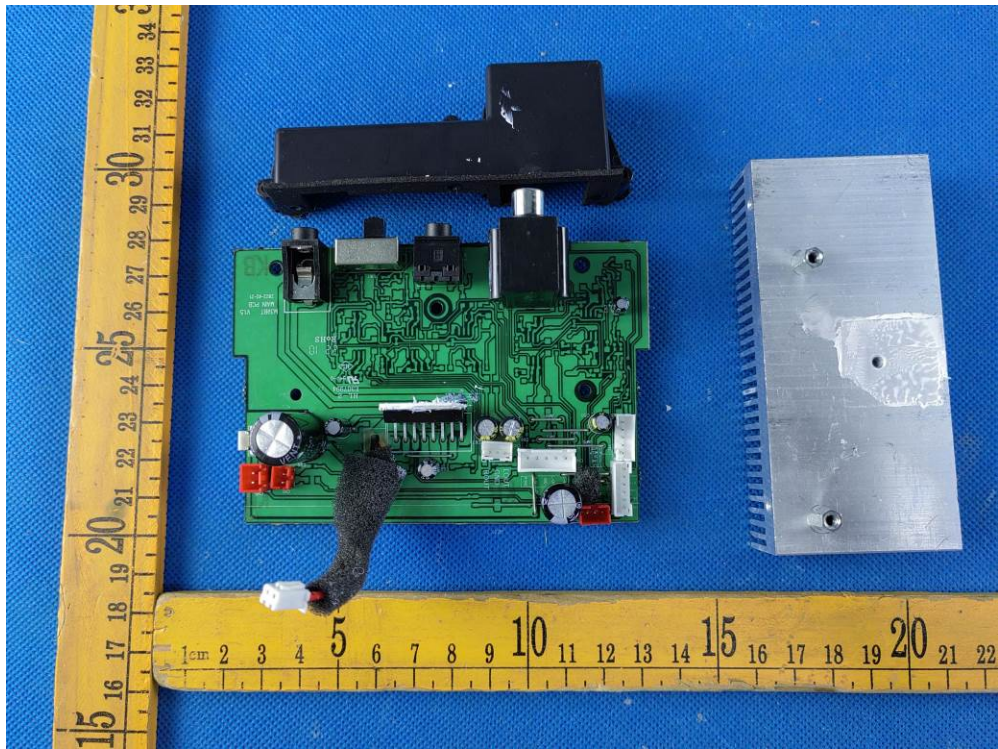

Appendix-MediaOne M30BT-Photos

2.2. EUT – Internal View Model MediaOne M30BT FCC ID: CCRM30BT

Left speaker

Left speaker

Left speaker

Right speaker

Right speaker

Right speaker

Appendix-MediaOne M30BT-Photos

Right speaker

Right speaker

Right speaker

Right speaker

Right speaker

Right speaker

====End====