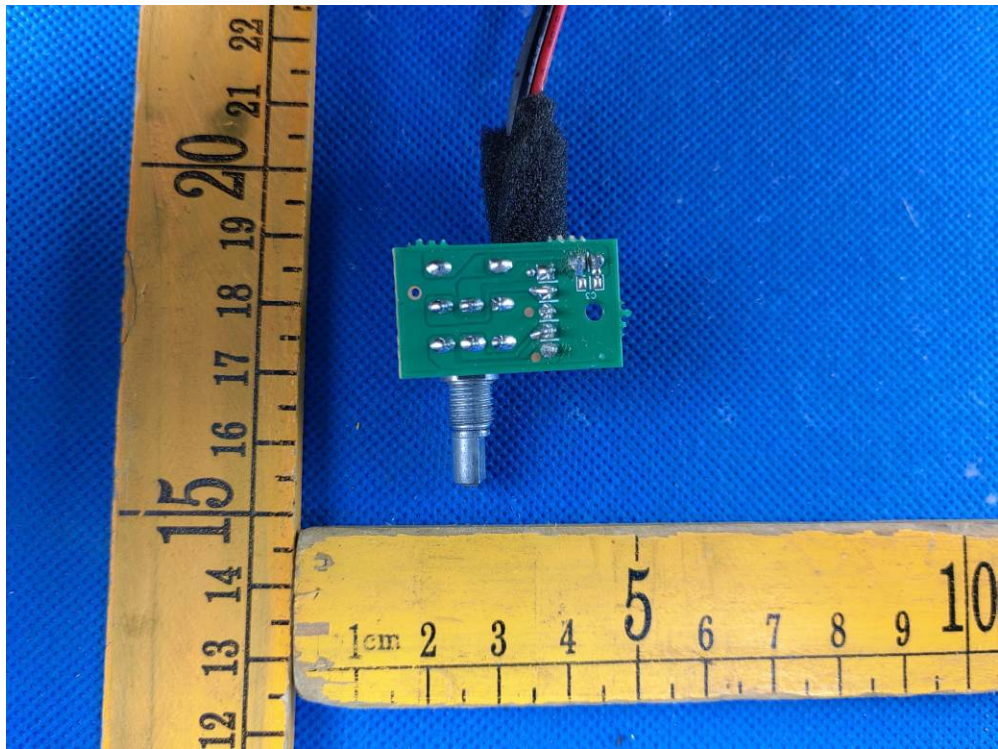

Appendix-MediaOne M30BT-Photos

2.2. EUT – Internal View Model MediaOne M30BT FCC ID: CCRM30BT

Left speaker

Left speaker

Left speaker

Right speaker

Right speaker

Right speaker