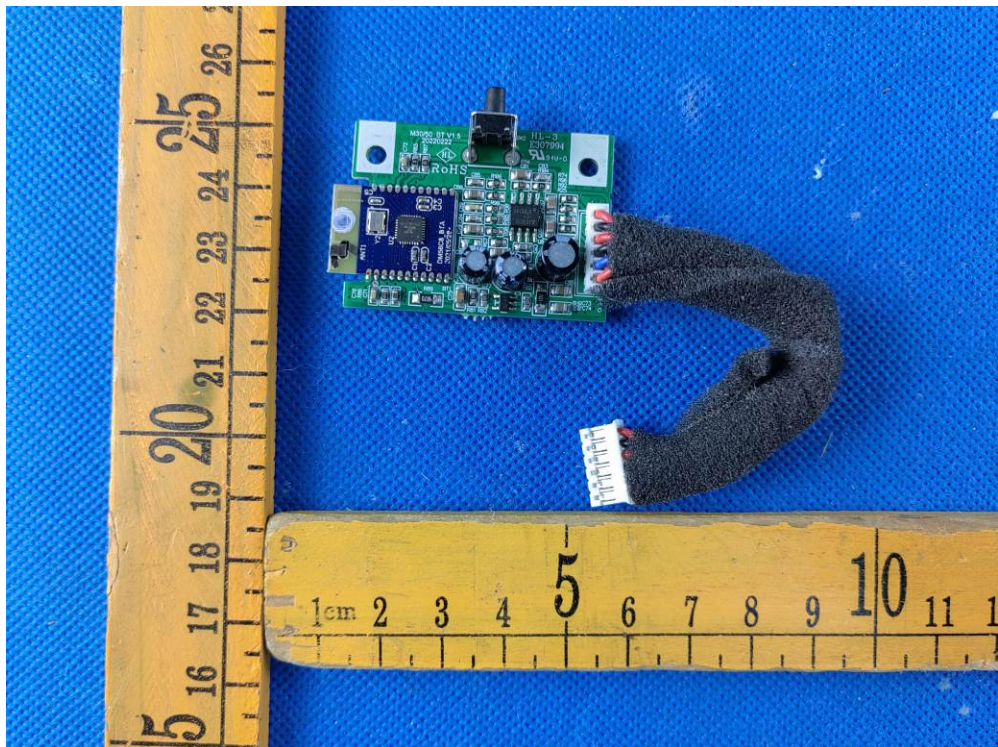

Appendix-MediaOne M30BT-Photos

2.2. EUT – Internal View Model MediaOne M30BT FCC ID: CCRM30BT

Left speaker

Left speaker

Left speaker

Right speaker

Right speaker

Right speaker

Appendix-MediaOne M30BT-Photos

Right speaker

Right speaker

Right speaker

Right speaker

Right speaker

Right speaker

====End====