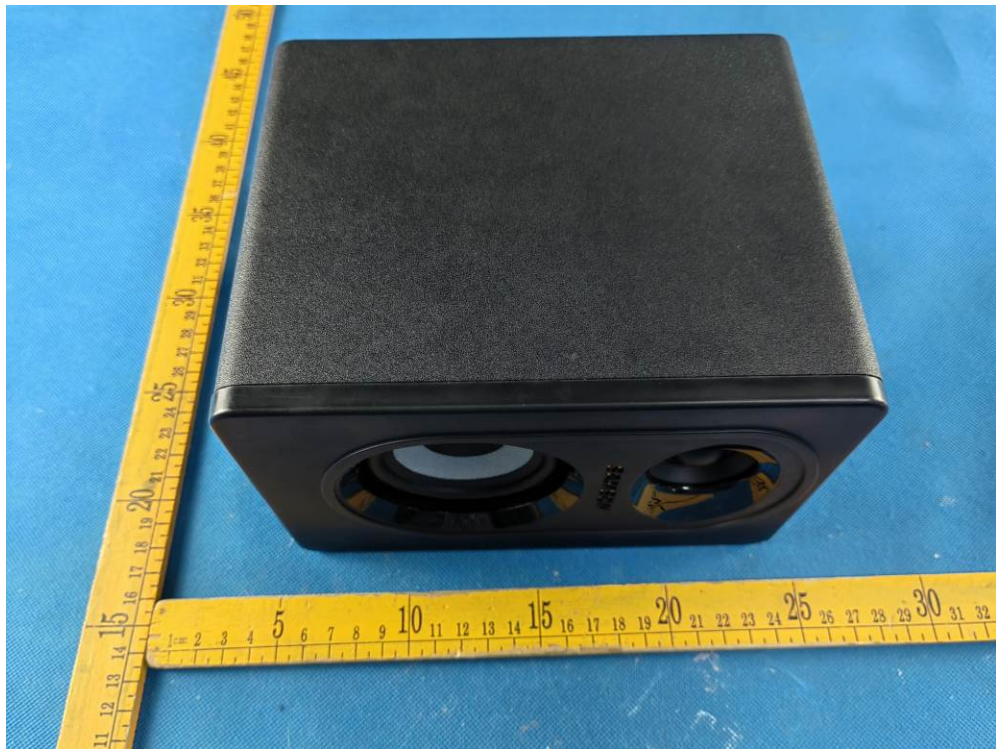

2. Photographs –Constructional Details

2.1.EUT – External View Model MediaOne M30BT FCC ID: CCRM30BT

Left speaker

Left speaker

Left speaker

Appendix-MediaOne M30BT-Photos

Left speaker

Left speaker

Appendix-MediaOne M30BT-Photos

Left speaker

Right speaker

Appendix-MediaOne M30BT-Photos

Right speaker

Right speaker

Right speaker

Right speaker