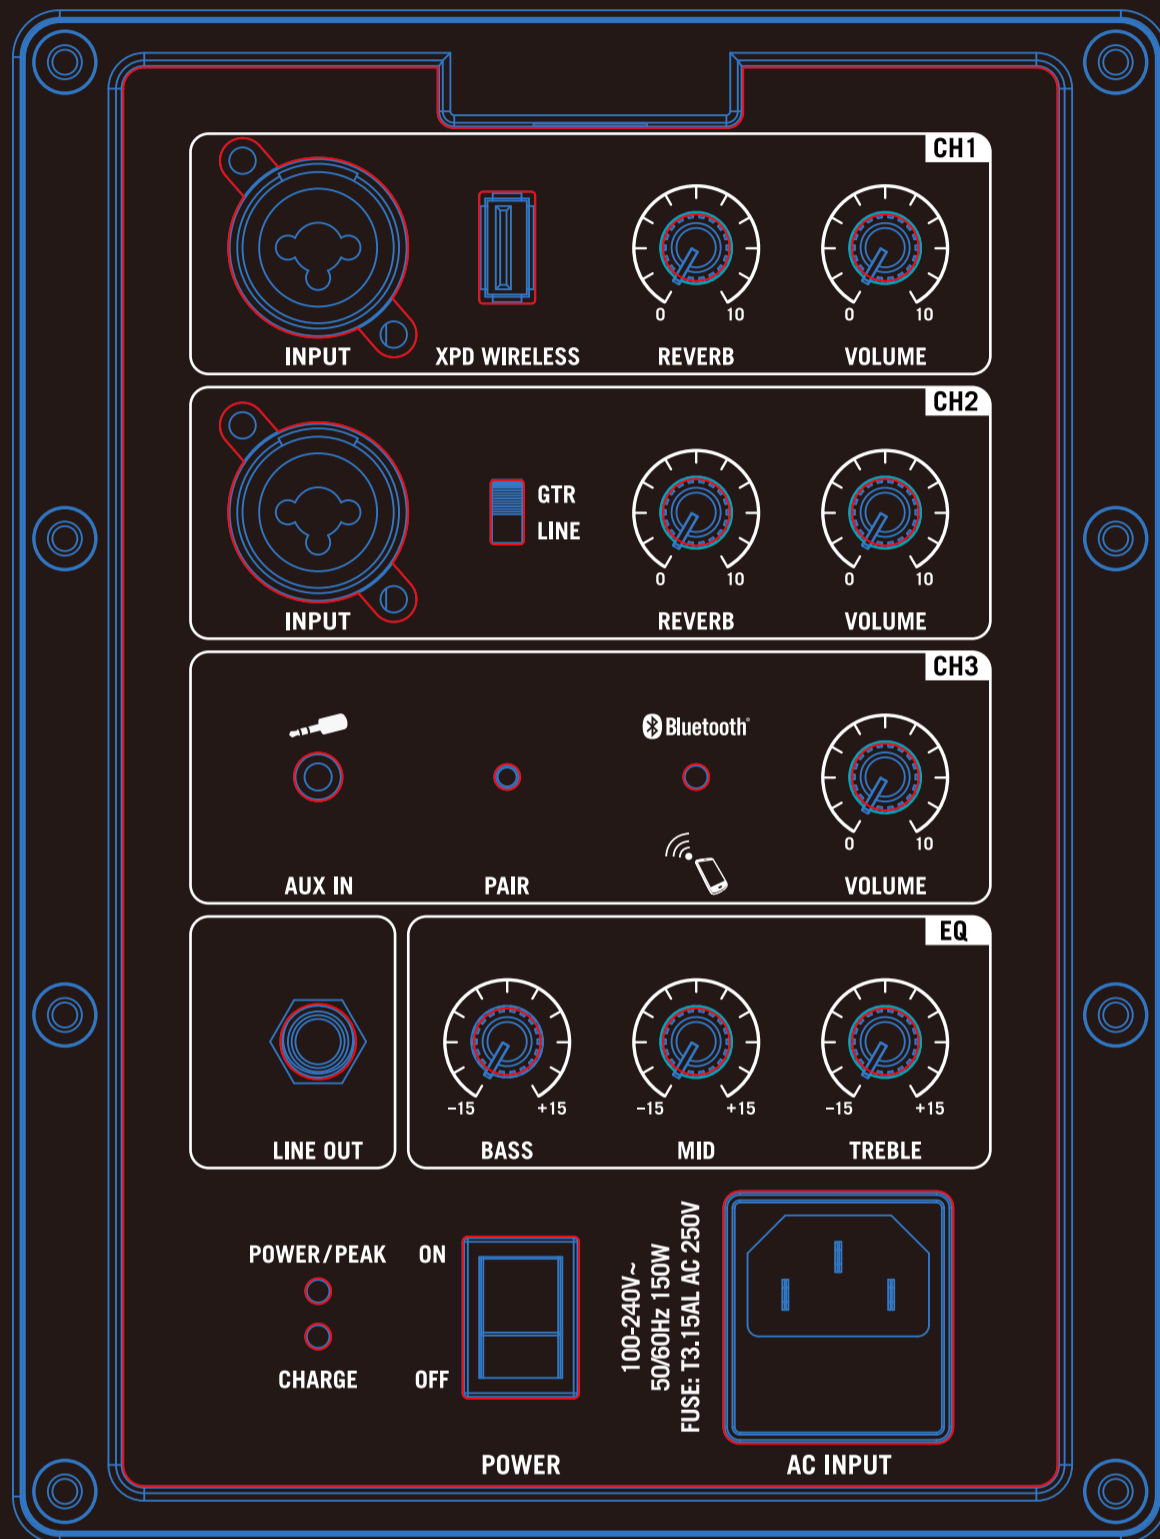

EXPEDITION EXPLOR

Product
Silkscreen Color:  White

SAMSON

SAMSON EXPEDITION EXPLOR

CAUTION
RISK OF ELECTRIC SHOCK
DO NOT OPEN
ATTENTION: RISQUE DE CHOC ÉLECTRIQUE.
NE PAS OUVRIR

S/N

CAUTION
FOR CONTINUED PROTECTION
AGAINST RISK OF FIRE,
REPLACE ONLY WITH SAME
TYPE AND RATING OF FUSE