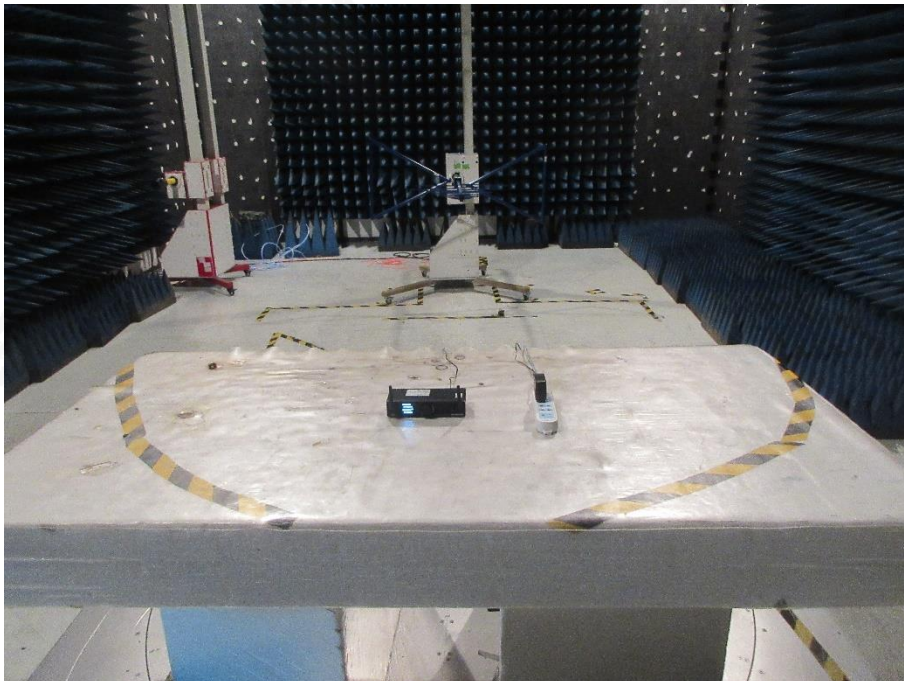

PUB Setup photo

Model name: CRXD2

Conduction Emission

Radiated Spurious Emission (Below 1GHz)

Radiated Spurious Emission (Above 1GHz)