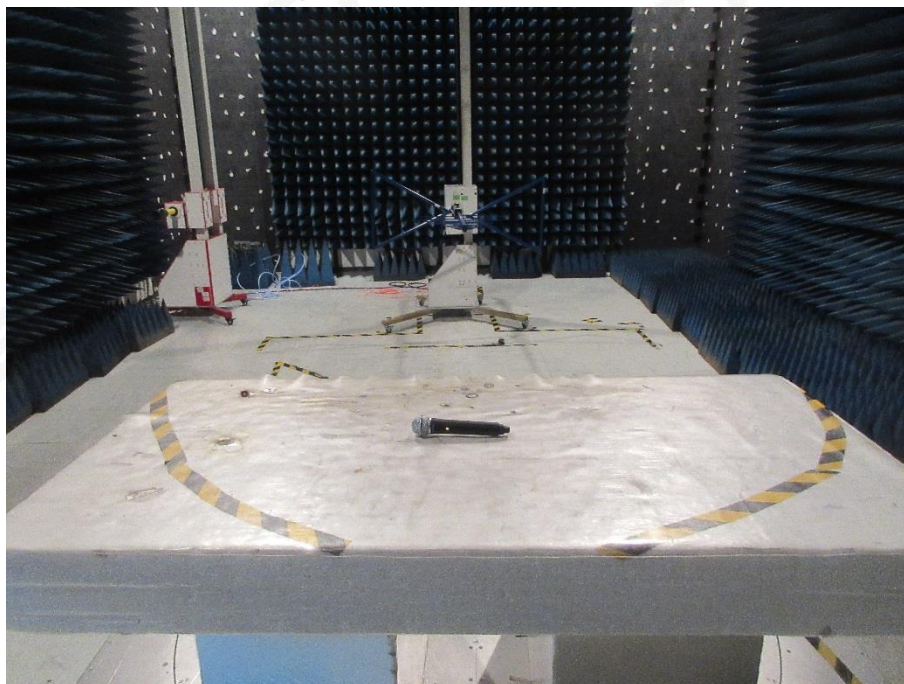

PUF Setup photo

Model name: CHXD2

Radiated Spurious Emission (Below 1GHz)

Radiated Spurious Emission (Above 1GHz)