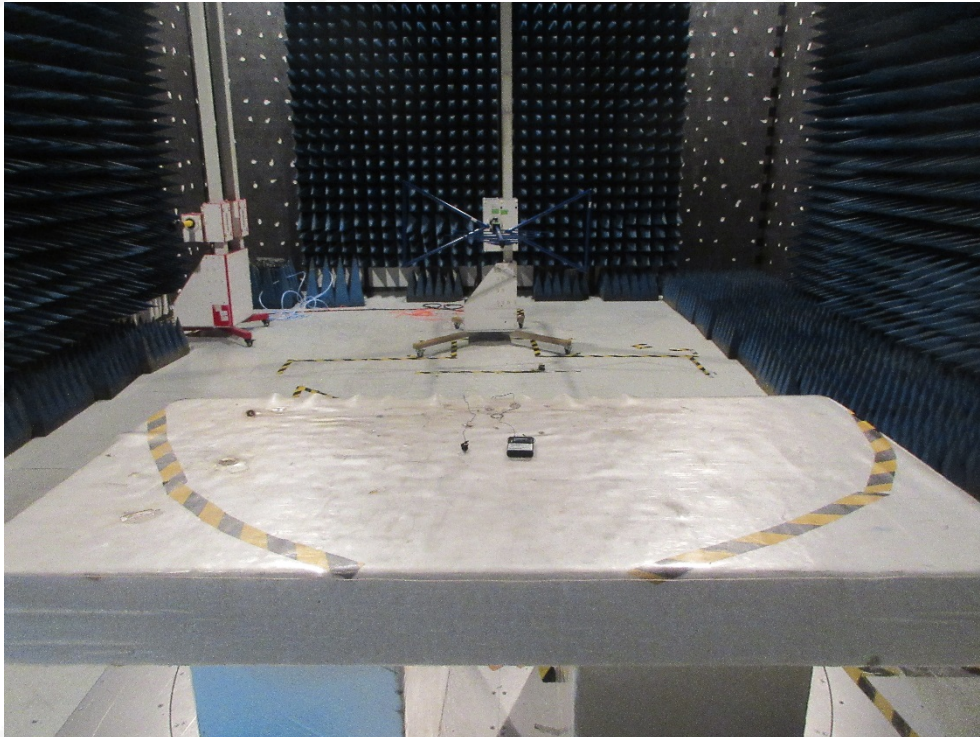

PUT Setup photo

Model name: CBXD2

Radiated Spurious Emission (Below 1GHz)

Radiated Spurious Emission (Above 1GHz)