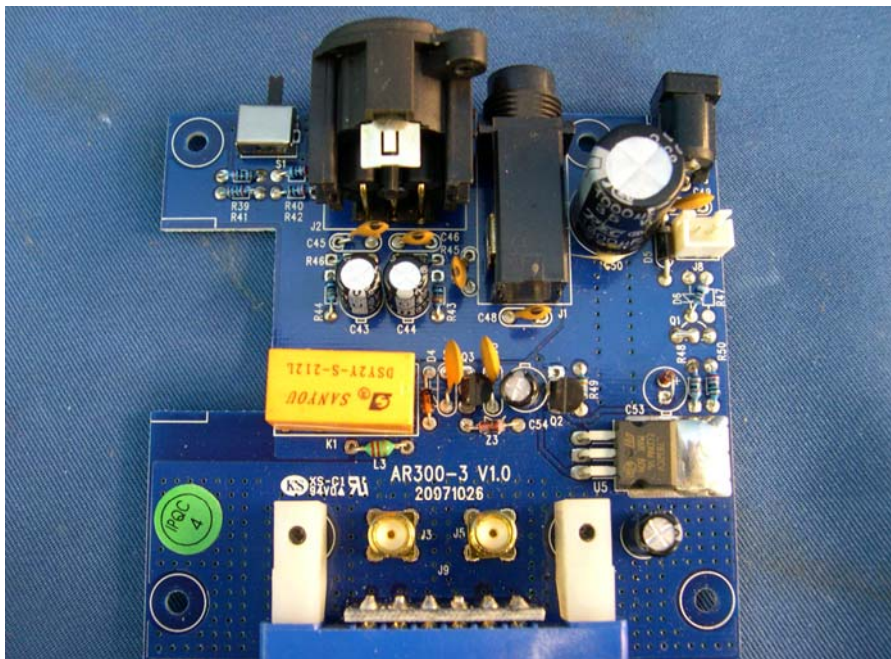

Model : AR300

(Internal)

INTERTEK TESTING SERVICE

Report No.: HK09071518-1

Equipment Photographs

Model : AR300

(Internal)

INTERTEK TESTING SERVICE

Report No.: HK09071518-1

Equipment Photographs

Model : AR300

(Internal)

INTERTEK TESTING SERVICE

Report No.: HK09071518-1

Equipment Photographs

Model : AR300