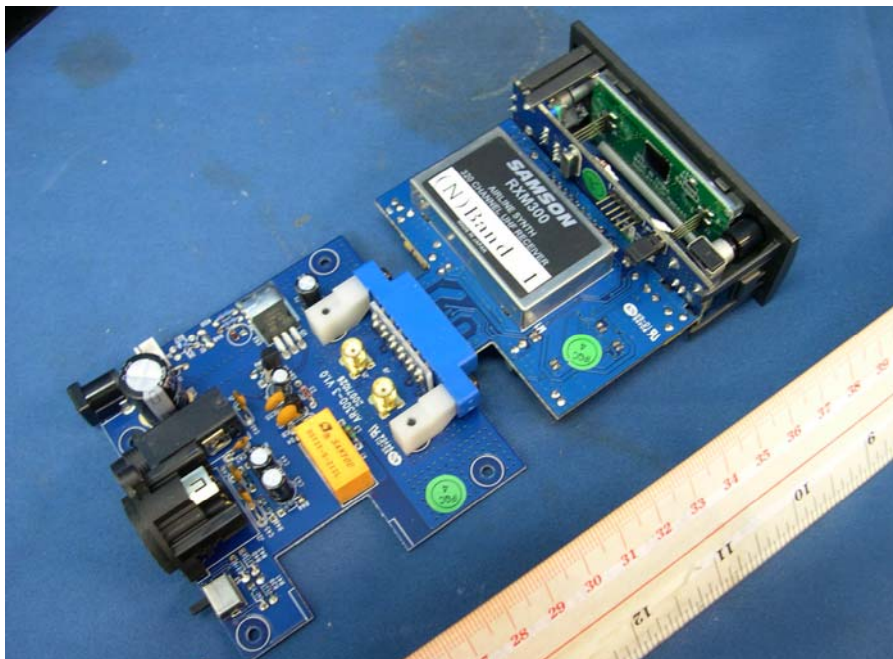

Model : AR300

(Internal)

INTERTEK TESTING SERVICE

Report No.: HK09071518-1

Equipment Photographs

Model : AR300

(Internal)

INTERTEK TESTING SERVICE

Report No.: HK09071518-1

Equipment Photographs

Model : AR300

(Internal)

INTERTEK TESTING SERVICE

Report No.: HK09071518-1

Equipment Photographs

Model : AR300