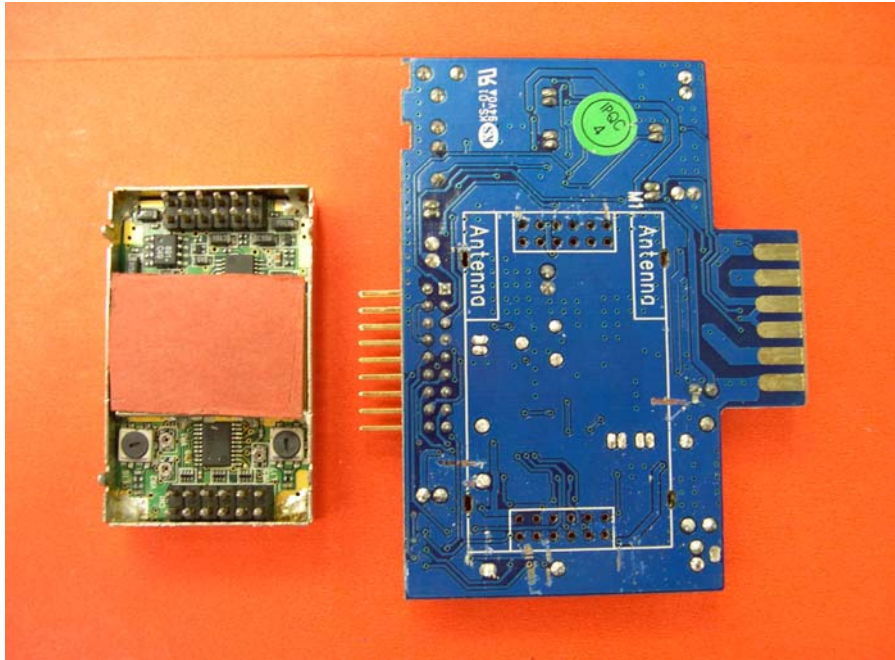

(Internal)

INTERTEK TESTING SERVICE

Report No.: HK09071518-1

Equipment Photographs

Model : AR300

(Internal)

INTERTEK TESTING SERVICE

Report No.: HK09071518-1