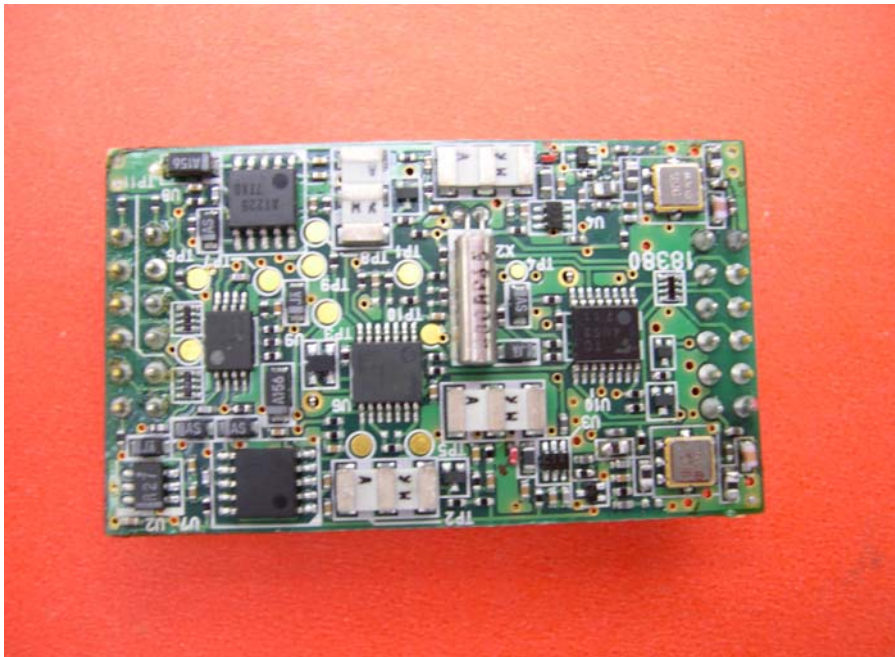

INTERTEK TESTING SERVICE

Report No.: HK09071518-1

Equipment Photographs

Model : AR300

(Internal)