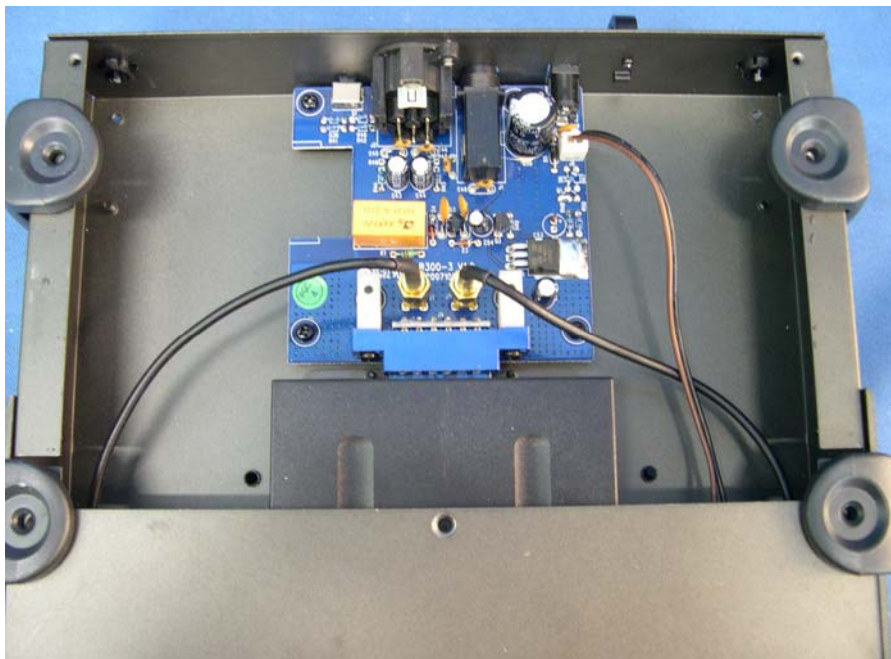

INTERTEK TESTING SERVICE

Report No.: HK09071518-1

Equipment Photographs

Model : AR300

(Internal)

INTERTEK TESTING SERVICE

Report No.: HK09071518-1

Equipment Photographs

Model : AR300

(Internal)

INTERTEK TESTING SERVICE

Report No.: HK09071518-1

Equipment Photographs

Model : AR300

(Internal)

INTERTEK TESTING SERVICE