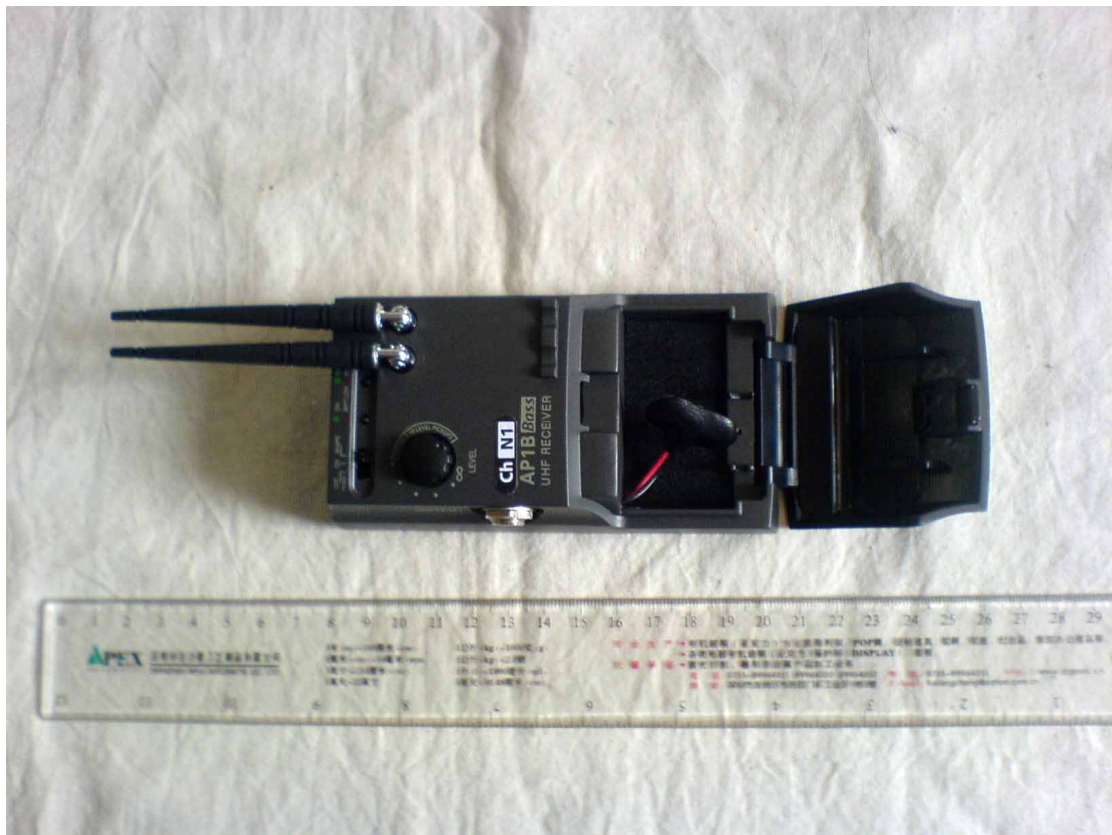

## AP1, AP1B External Photos

AP1

CE N382

FCC ID:CCRAP1-AP1B

**SAMSON**

MADE IN CHINA  
CAUTION: USE ONLY SAMSON  
AC ADAPTOR AC250 ONLY