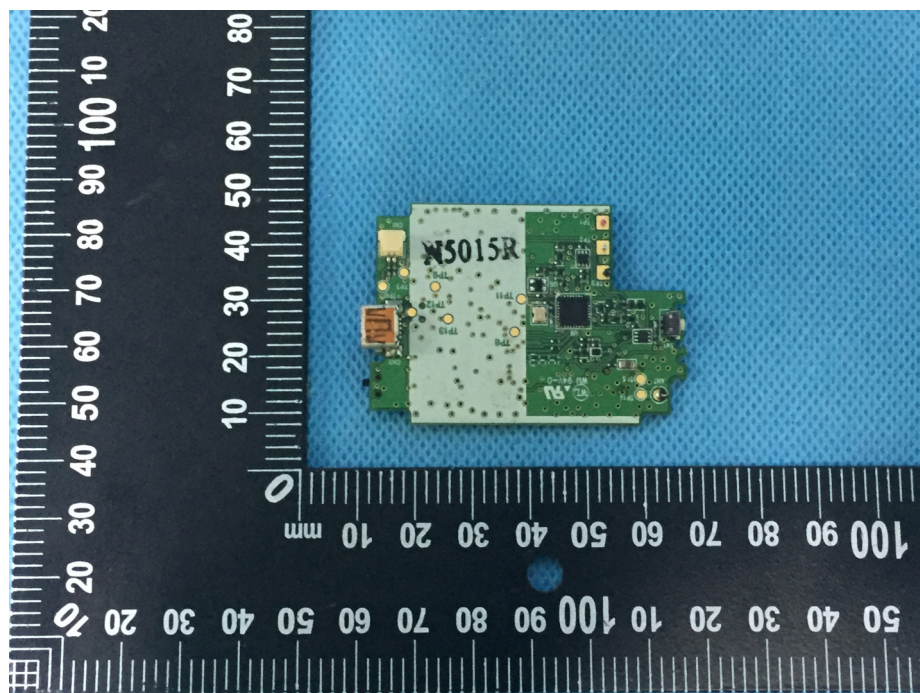

Reference No.: WTD19S09067021W

Model AL2 Internal Photos

Reference No.: WTD19S09067021W

Reference No.: WTD19S09067021W

Reference No.: WTD19S09067021W

Reference No.: WTD19S09067021W