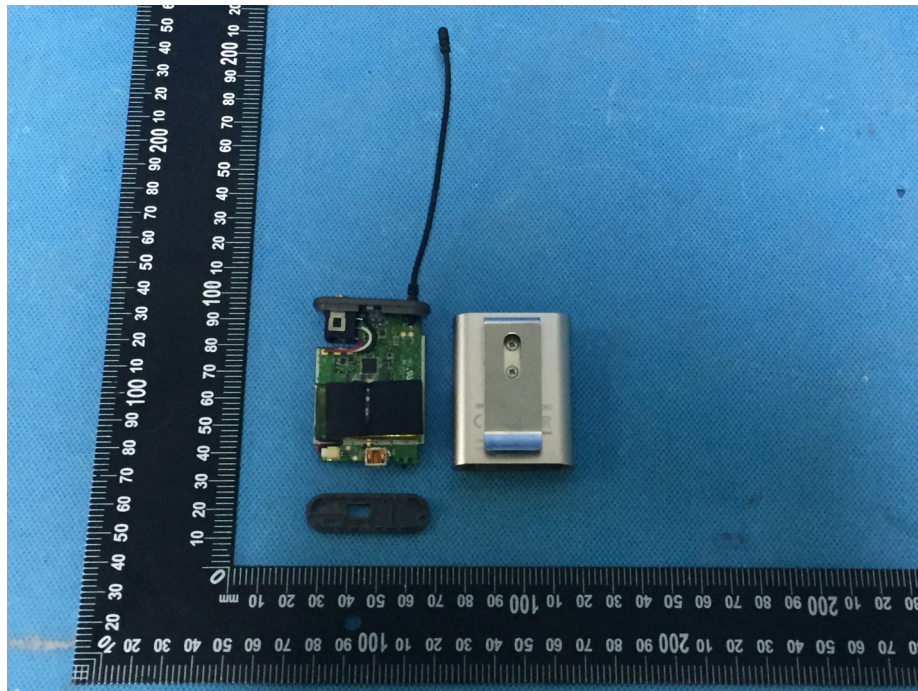

Reference No.: WTD19S09067021W

Model AL2 Internal Photos

Reference No.: WTD19S09067021W

Reference No.: WTD19S09067021W

Reference No.: WTD19S09067021W

Reference No.: WTD19S09067021W