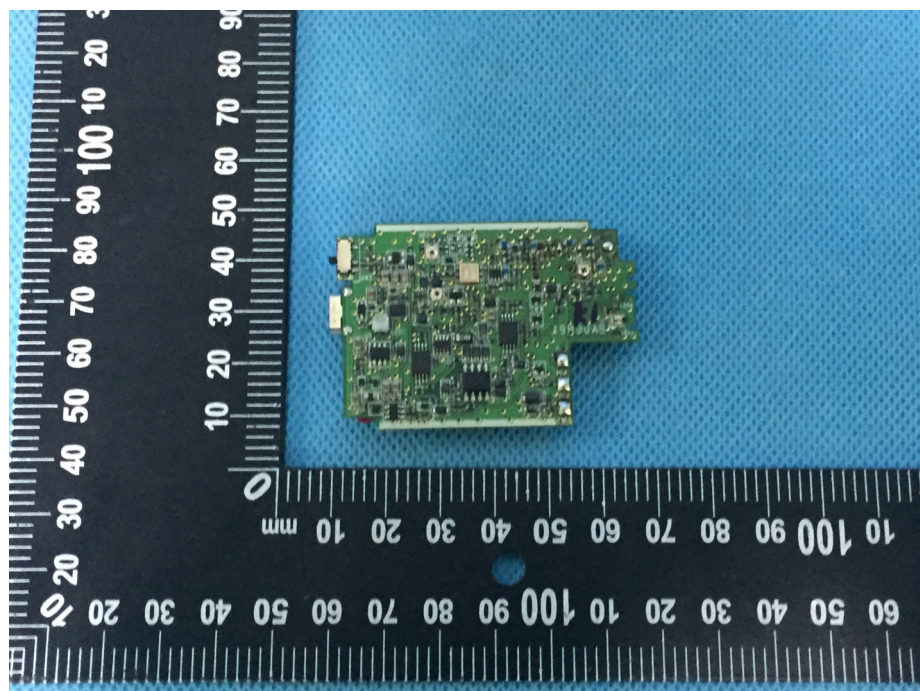

Reference No.: WTD19S09067021W

Model AL2 Internal Photos

Reference No.: WTD19S09067021W

Reference No.: WTD19S09067021W

Reference No.: WTD19S09067021W

Reference No.: WTD19S09067021W