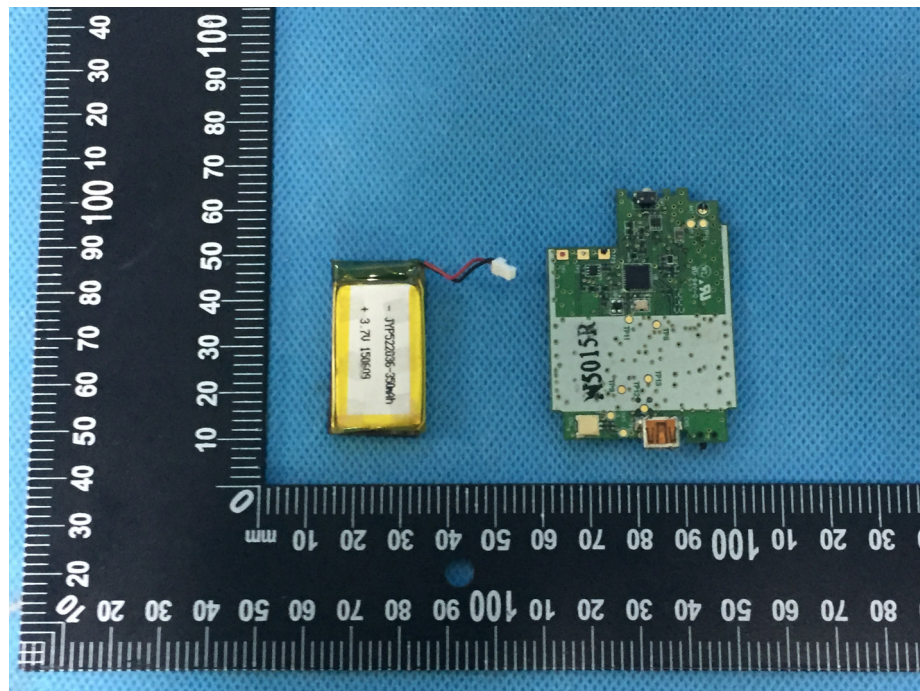

Reference No.: WTD19S09067021W

Model AL2 Internal Photos

Reference No.: WTD19S09067021W

Reference No.: WTD19S09067021W

Reference No.: WTD19S09067021W

Reference No.: WTD19S09067021W