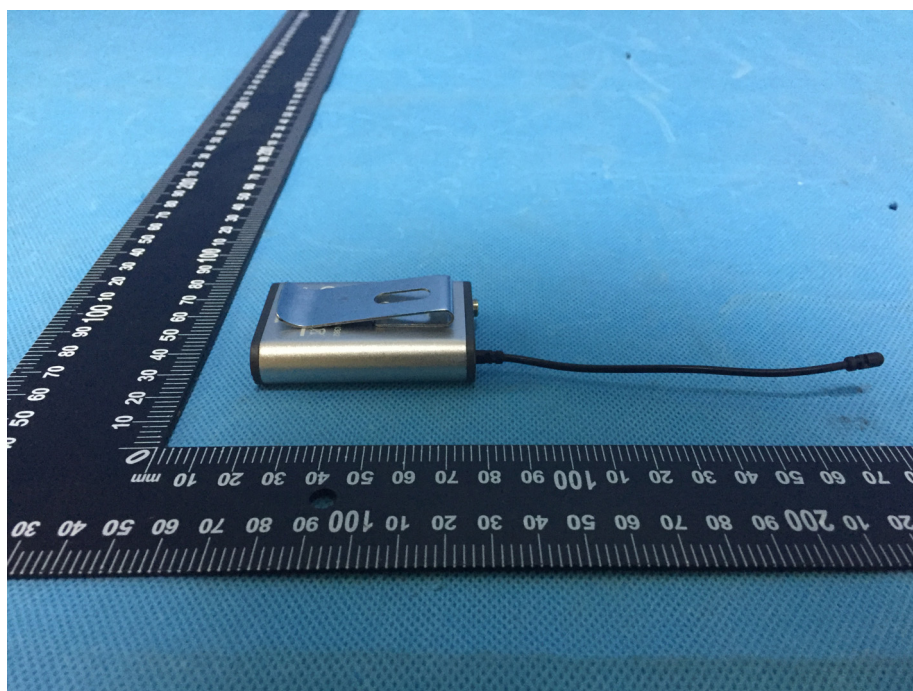

## Model AL2 External Photos

Reference No.: WTD19S09067021W

Reference No.: WTD19S09067021W

Reference No.: WTD19S09067021W

Reference No.: WTD19S09067021W

Reference No.: WTD19S09067021W