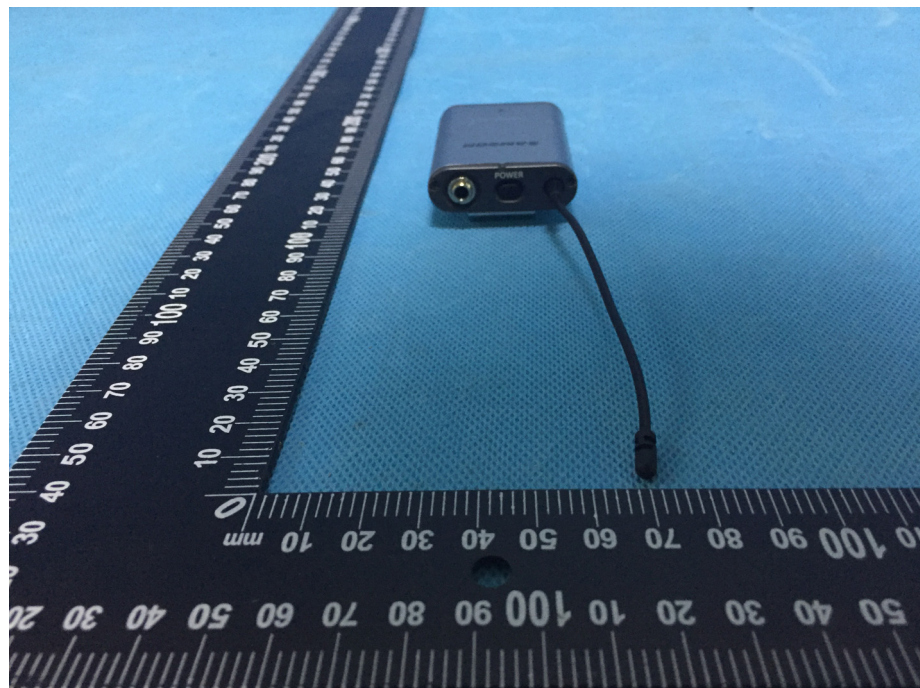

## Model AL2 External Photos

Reference No.: WTD19S09067021W

Reference No.: WTD19S09067021W

Reference No.: WTD19S09067021W

Reference No.: WTD19S09067021W

Reference No.: WTD19S09067021W