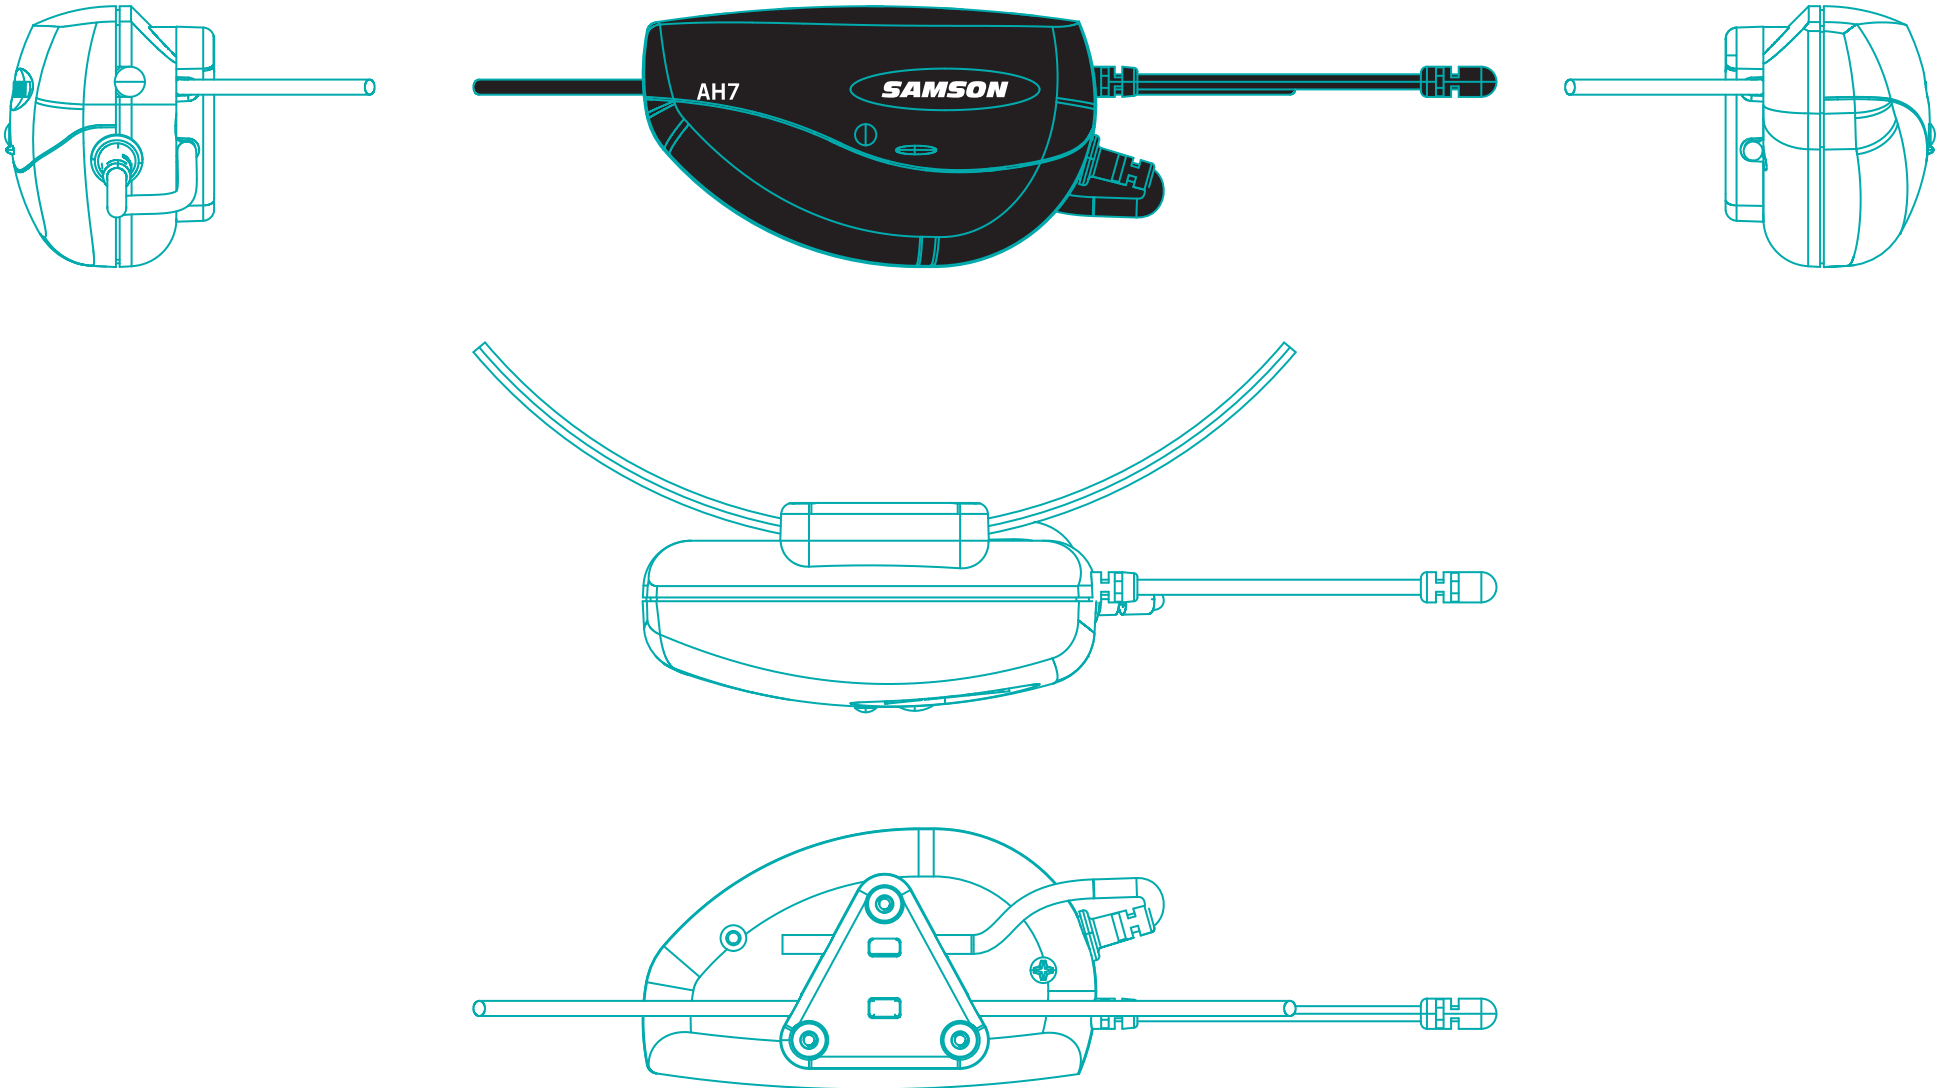

AH7-silkscreen

Product
Silkscreen Color:

100% White with
3% Black Added

Label