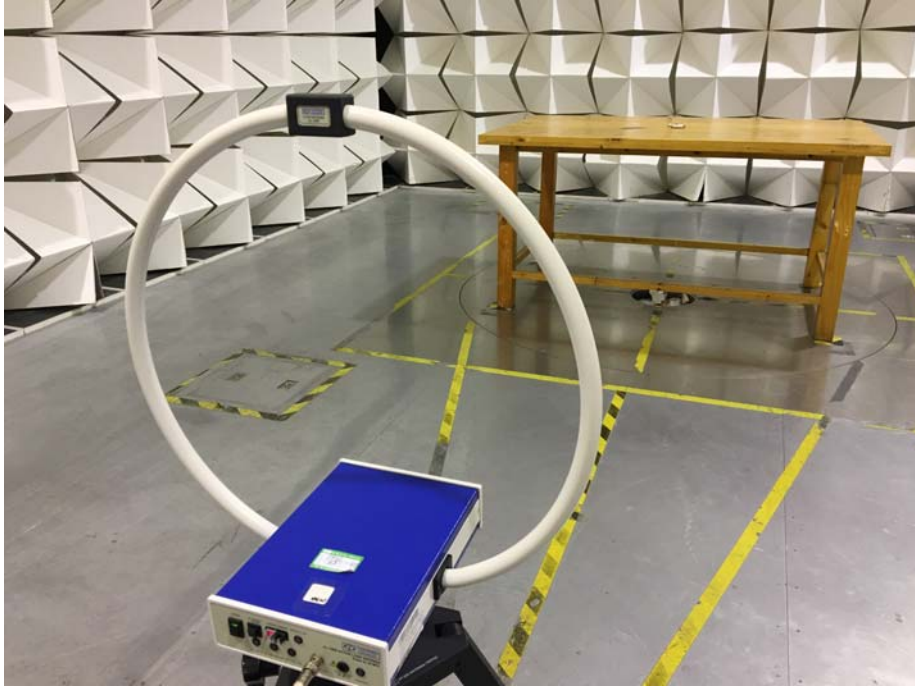

Model: AH2

Photographs – Test Setup

Photograph – Radiation Spurious Emission Test Setup

Below 30MHz

30MHz-1GHz

Above 1GHz