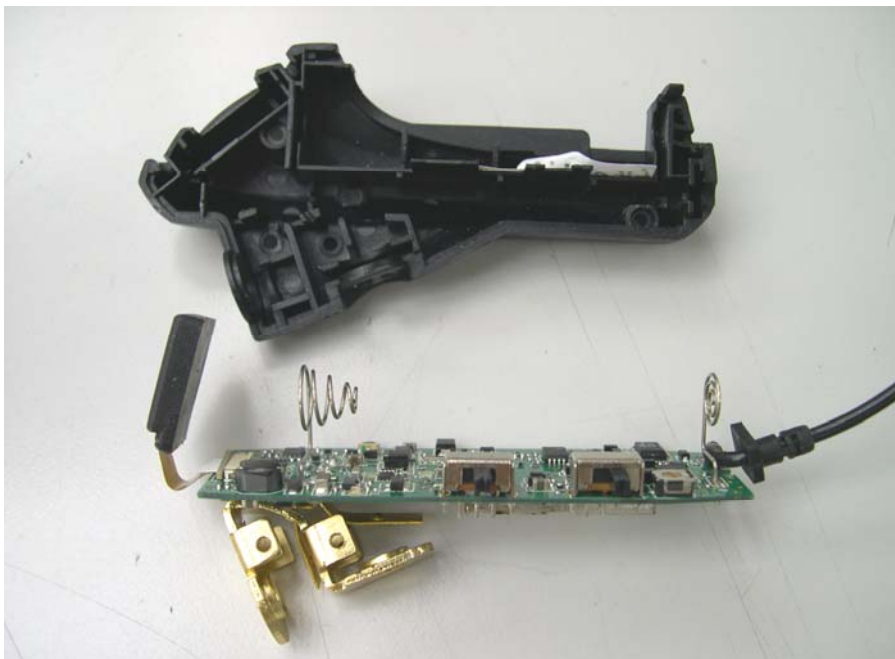

# INTERTEK TESTING SERVICE

---

Report No.: HK09071519-1

## Equipment Photographs

Model : AG300

(Internal)