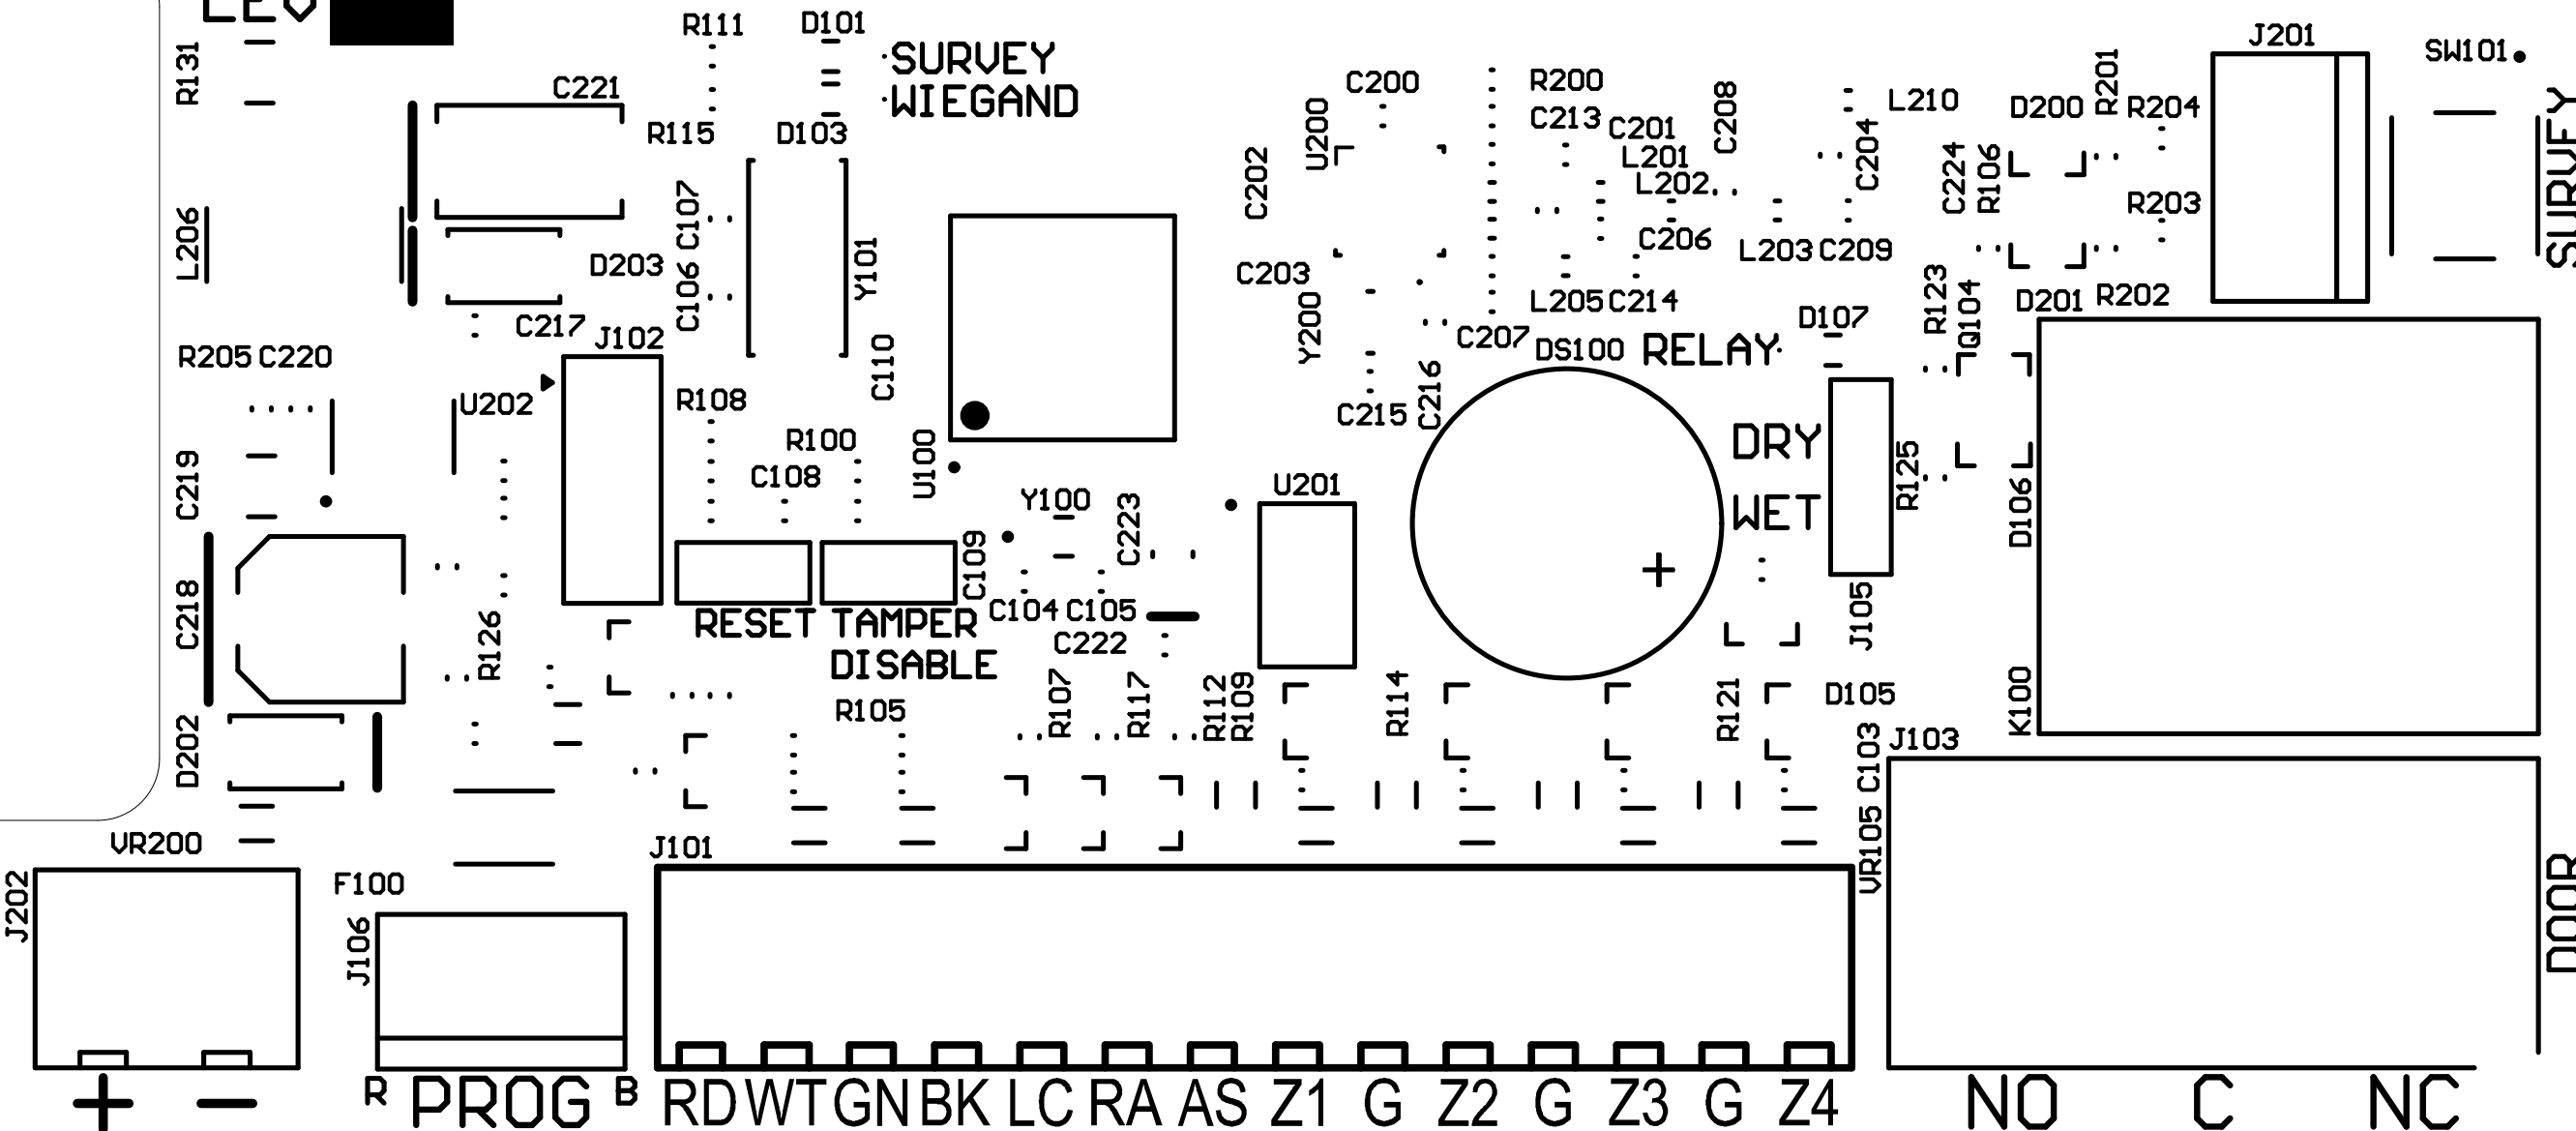

MODEL 1134

PC-0205-R1

DMP © 2018

FCC ID: CCKPC0205
IC: 5251A-PC0205

MANUFACTURED IN USA
WITH USA AND
GLOBAL COMPONENTS

LEV

SURVEY
WIEGAND

DS100 RELAY

DRY
WET

RESET TAMPER
DISABLE

SURVEY

DOOR

+

R PROG B

RD WT GN BK LC RA AS Z1 G Z2 G Z3 G Z4

NO C NC