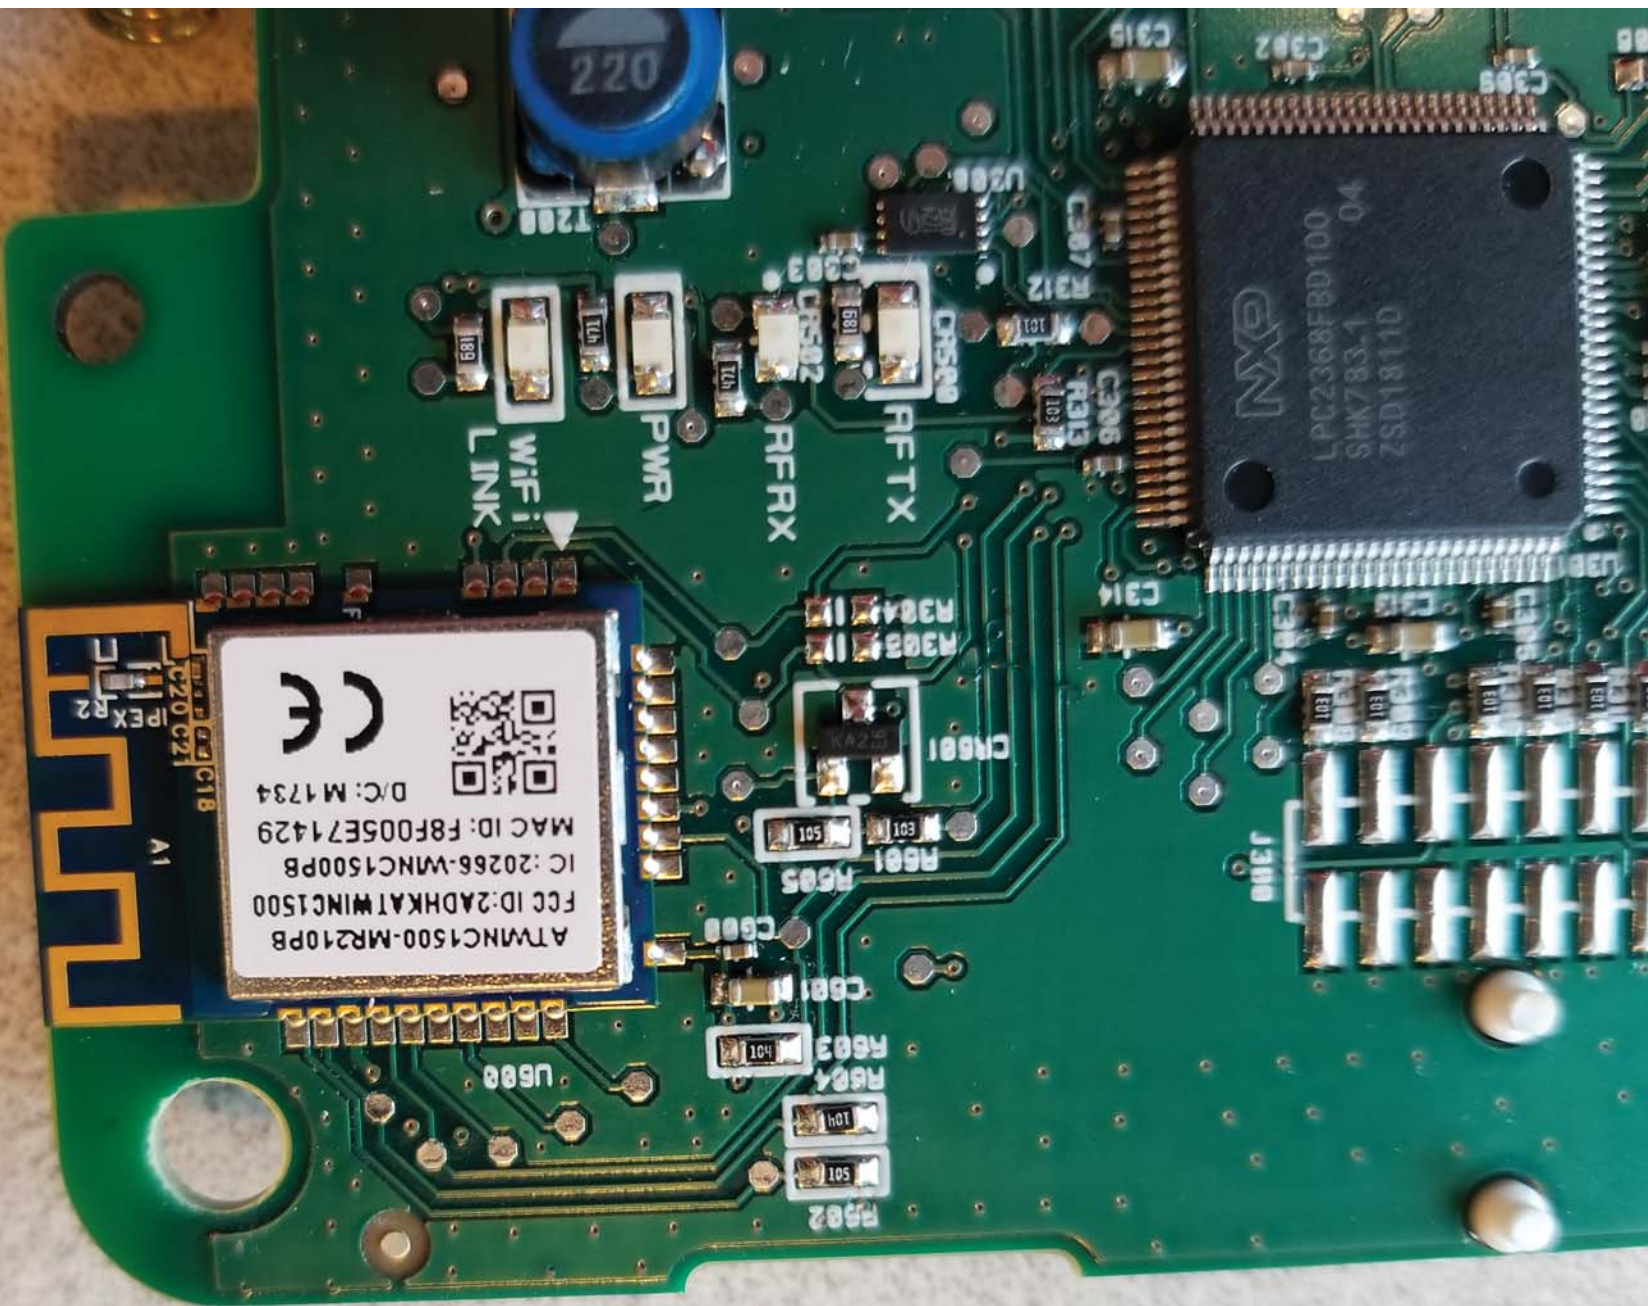

SN: 0008D4D8

FCC ID: CCKPC0199
IC: 5251A-PC0199

MODEL

PC-0199-R1
© 2018

LOAD RESET

MANUFACTURED IN USA
WITH USA AND GLOBAL COMPONENTS

ATWMC1500-MR210PB
FCC ID: 2ADHKATWMC1500
IC: 20266-WMC1500PB
MAC ID: F8F005E71429
D/C: M1734
CE

NXP
LPC2368FBD100
SHX783.1 04
ZSD1811D

WIF
LINK

PWR

RFRX

RFTX

220

R592

R602