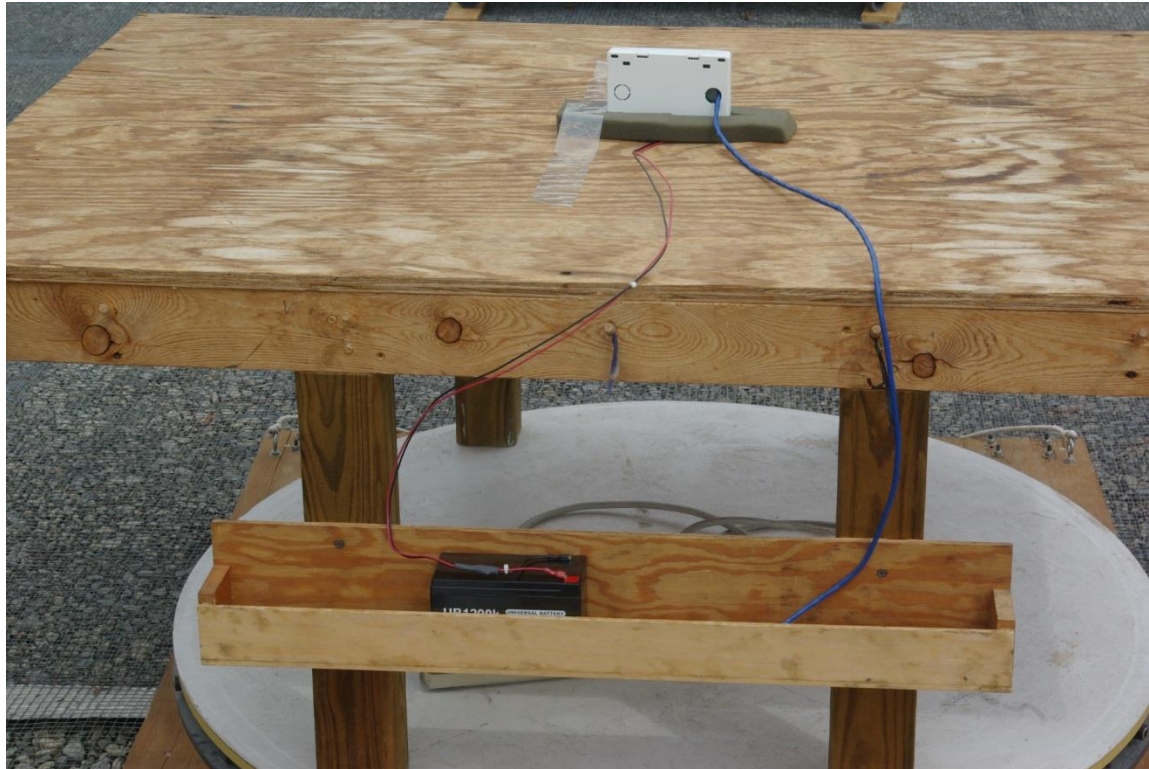

Test setup photographs

Rogers Labs, Inc.
4405 W. 259th Terrace
Louisburg, KS 66053
Phone/Fax: (913) 837-3214
Revision 1

Digital Monitoring Products, Inc.
Model: iComSL SN: ENG 1
Test #: 150406
Test to: FCC (15.249), RSS-210
File: TSup iComSL

FCC ID: CCKPC0179
IC: 5251A-PC0179
Date: April 28, 2015
Page 2 of 3

Rogers Labs, Inc.
4405 W. 259th Terrace
Louisburg, KS 66053
Phone/Fax: (913) 837-3214
Revision 1

Digital Monitoring Products, Inc.
Model: iComSL SN: ENG 1
Test #: 150406
Test to: FCC (15.249), RSS-210
File: TSup iComSL