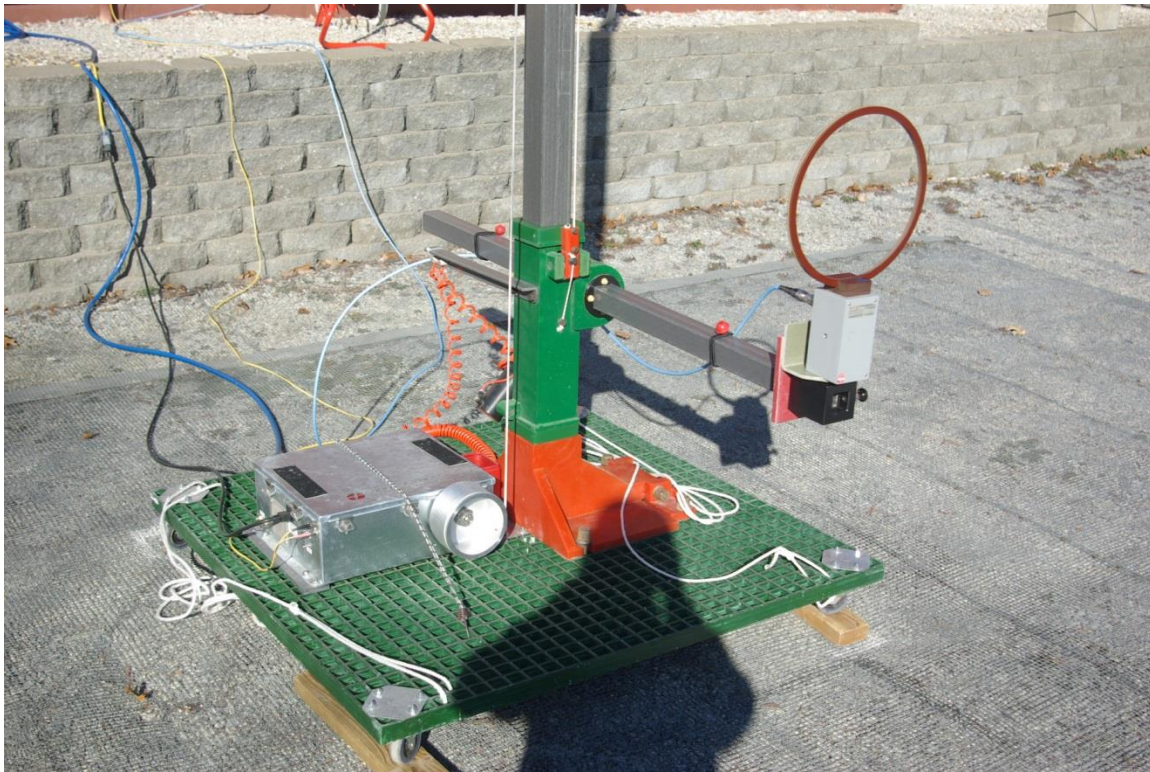

Test setup photographs

Rogers Labs, Inc.
4405 W. 259th Terrace
Louisburg, KS 66053
Phone/Fax: (913) 837-3214
Revision 1

Digital Monitoring Products, Inc.
Model: iComSL SN: ENG 1
Test #: 150406
Test to: FCC (15.249), RSS-210
File: TSup iComSL

FCC ID: CCKPC0179
IC: 5251A-PC0179
Date: April 28, 2015
Page 2 of 3

Rogers Labs, Inc.
4405 W. 259th Terrace
Louisburg, KS 66053
Phone/Fax: (913) 837-3214
Revision 1

Digital Monitoring Products, Inc.
Model: iComSL SN: ENG 1
Test #: 150406
Test to: FCC (15.249), RSS-210
File: TSup iComSL