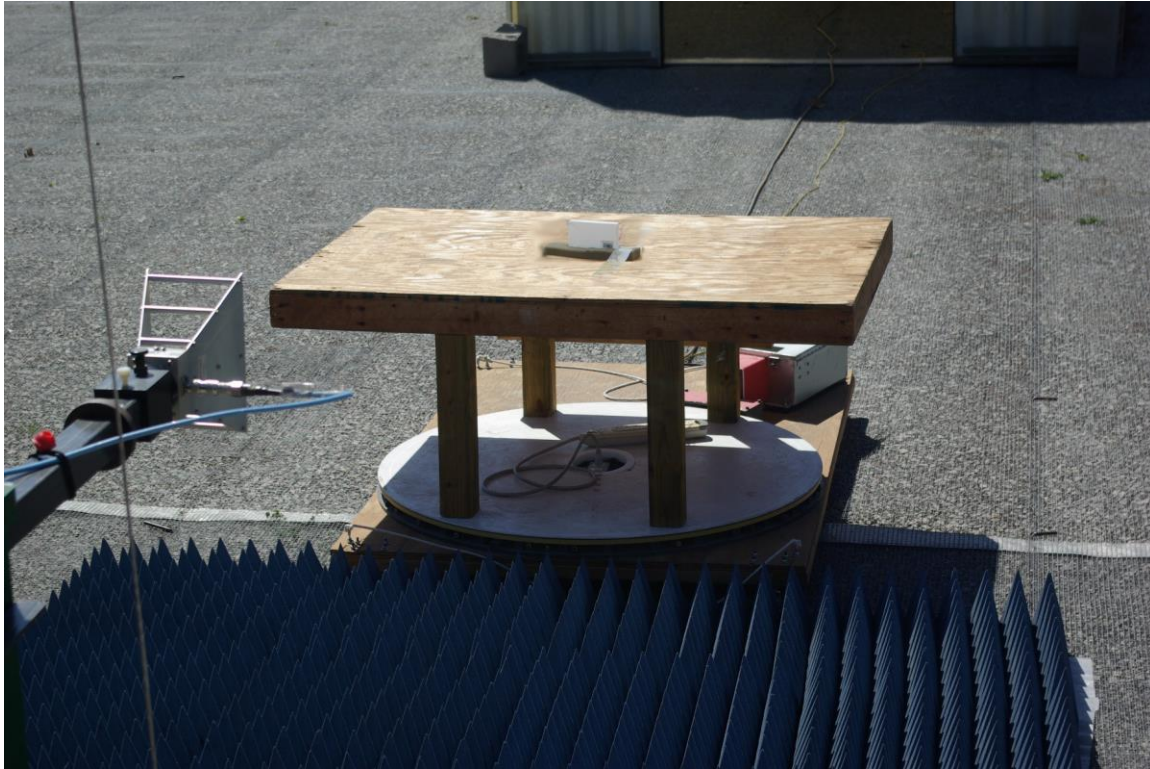

Test setup photographs

Rogers Labs, Inc.
4405 W. 259th Terrace
Louisburg, KS 66053
Phone/Fax: (913) 837-3214
Revision 1

Digital Monitoring Products, Inc.
Model: iComSL SN: ENG 1
Test #: 150406
Test to: FCC (15.249), RSS-210
File: TSup iComSL

FCC ID: CCKPC0179
IC: 5251A-PC0179
Date: April 28, 2015
Page 2 of 3

Rogers Labs, Inc.
4405 W. 259th Terrace
Louisburg, KS 66053
Phone/Fax: (913) 837-3214
Revision 1

Digital Monitoring Products, Inc.
Model: iComSL SN: ENG 1
Test #: 150406
Test to: FCC (15.249), RSS-210
File: TSup iComSL