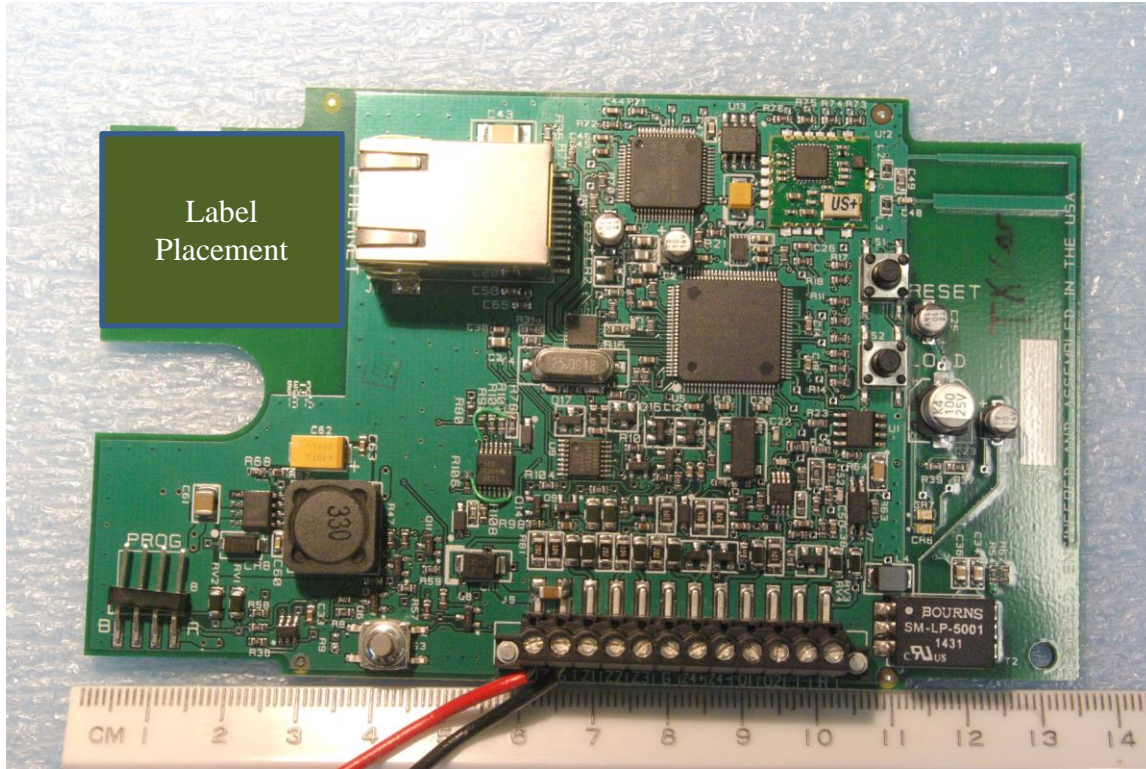

ID label and location

LEV
PC-0179
■

FCC

FCC ID: CCKPC0179
IC ID: 5251A-PC0179

MODEL
iComSL ■

© 2015 DMP
WWW.DMP.COM