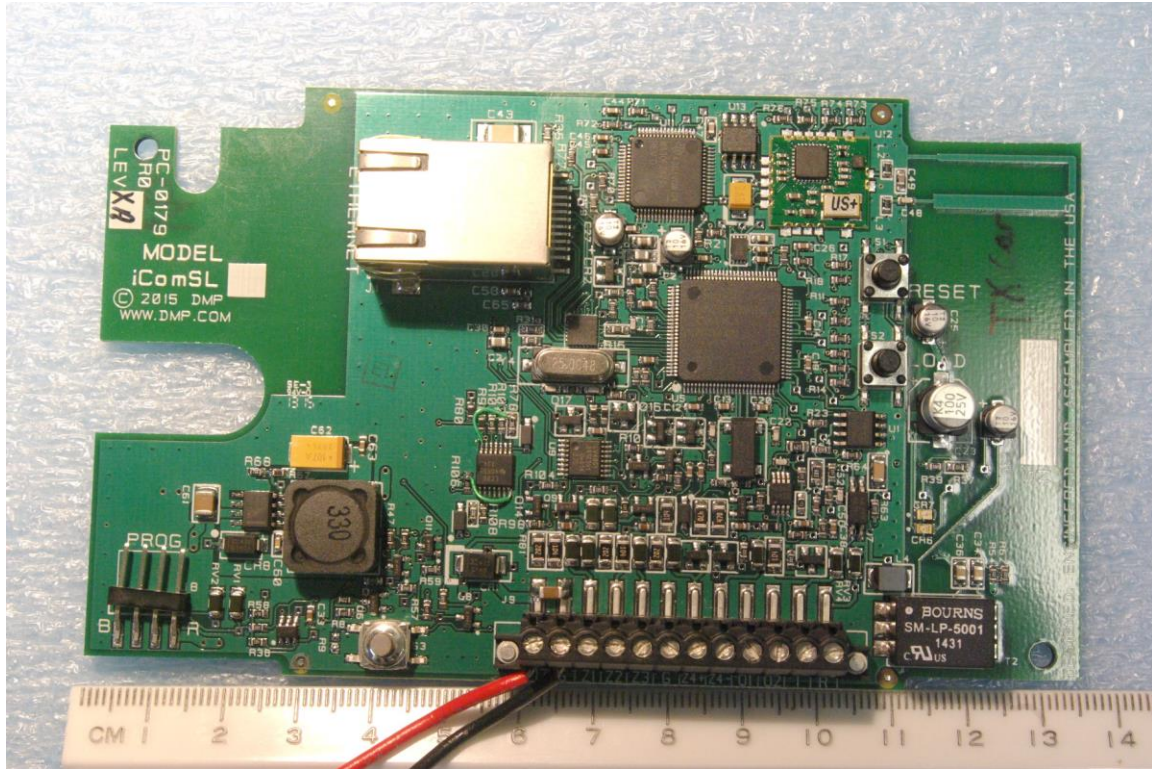

# Internal Photographs

Rogers Labs, Inc.  
4405 W. 259th Terrace  
Louisburg, KS 66053  
Phone/Fax: (913) 837-3214  
Revision 1

Digital Monitoring Products, Inc.  
Model: iComSL SN: ENG 1  
Test #: 150406  
Test to: FCC (15.249), RSS-210  
File: IntPho iComSL

FCC ID: CCKPC0179  
IC: 5251A-PC0179  
Date: April 16, 2015  
Page 1 of 1