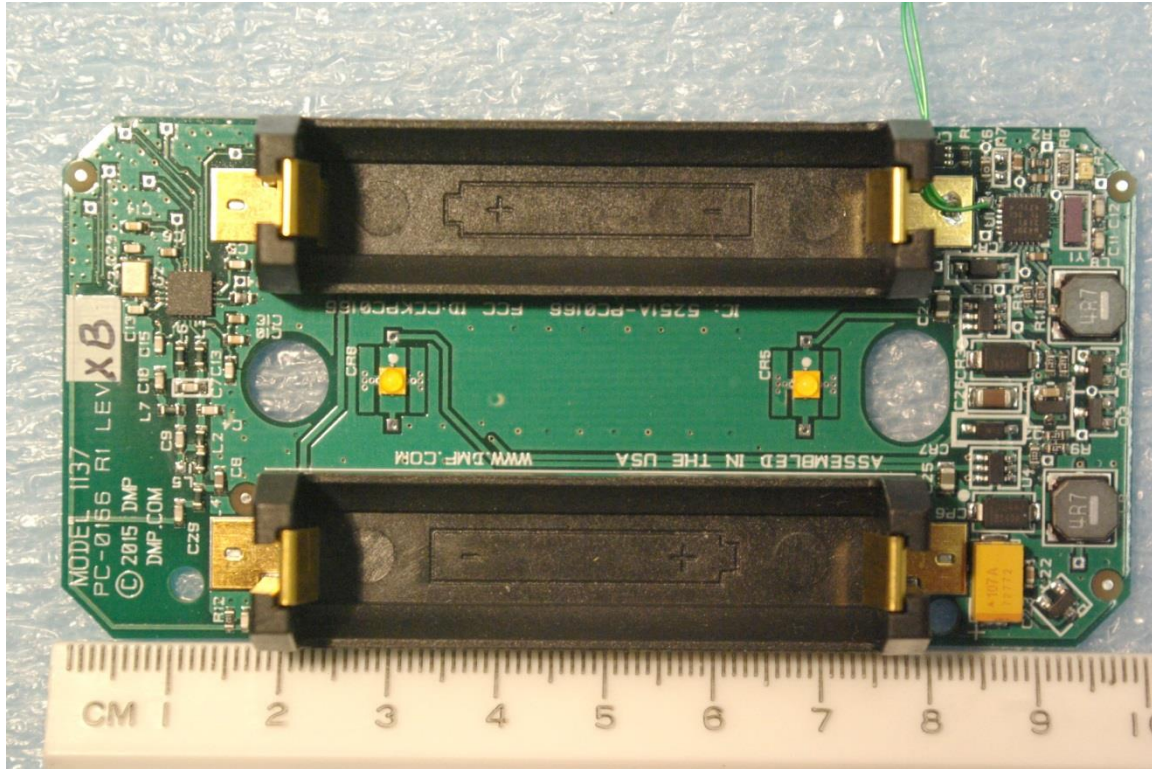

Internal Photographs

Rogers Labs, Inc.
4405 W. 259th Terrace
Louisburg, KS 66053
Phone/Fax: (913) 837-3214
Revision 1

Digital Monitoring Products, Inc.
Model: 1137 SN: ENG 1
Test #: 150316
Test to: FCC (15.249), RSS-210
File: IntPho 1148

FCC ID: CCKPC0166
IC: 5251A-PC0166
Date: April 1, 2015
Page 1 of 1