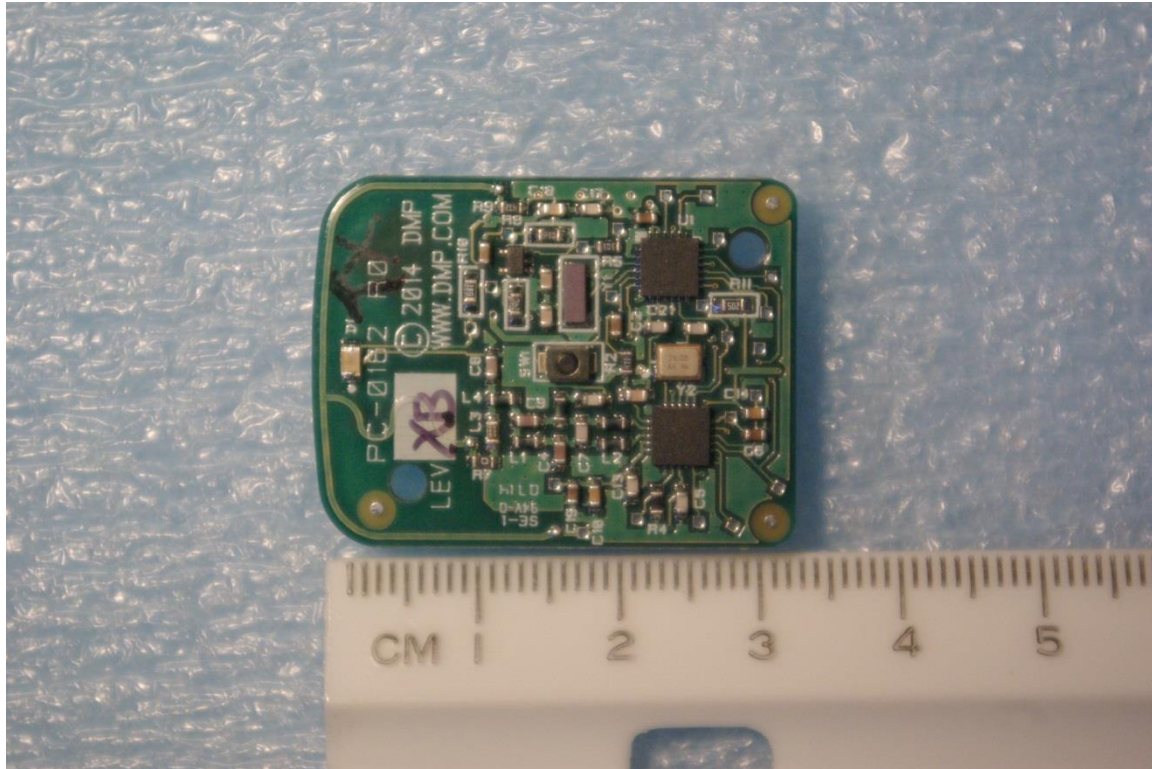

Internal Photographs

Rogers Labs, Inc.  
4405 W. 259th Terrace  
Louisburg, KS 66053  
Phone/Fax: (913) 837-3214  
Revision 1

Digital Monitoring Products, Inc.  
Model: 1148 SN: ENG 1  
Test #: 150121  
Test to: CFR47 (15.249), RSS-210  
File: IntPho 1148

FCC ID: CCKPC0162  
IC: 5251A-PC0162  
Date: February 4, 2015  
Page 1 of 1