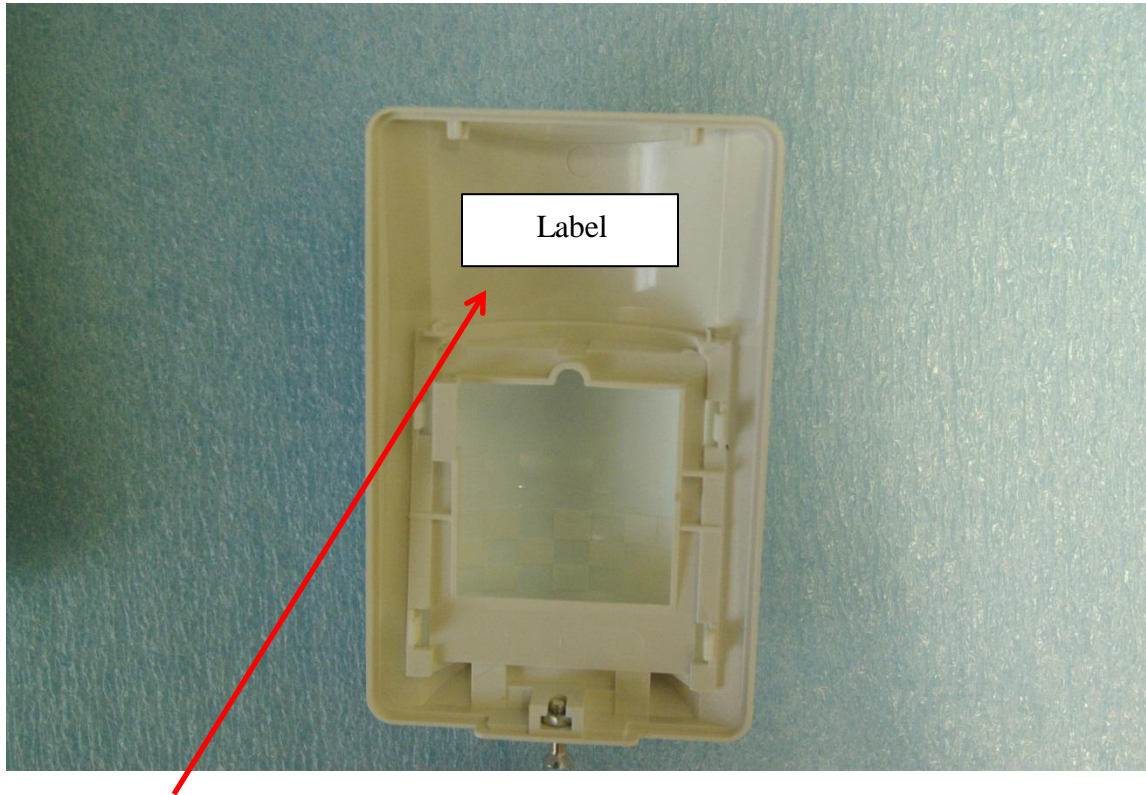

ID label and location

SECURITY  LISTED 34KH	Digital Monitoring Products, Inc. Model 1127C Wireless PIR FCC ID: CCKPC0152 IC: 5251A-PC0152 INTRUSION DETECTION UNIT Uses 2 - CR123A,3V,ENERGIZER,RPL 3YR Date of Manufacture: 05/09/2013 Installation Environment: Indoor/Dry Refer to Installation LT-1062 (1.02)
	EQUIPMENT LB-0355

SECURITY  LISTED 34KH	Digital Monitoring Products, Inc. Model 1127W Wireless PIR FCC ID: CCKPC0152 IC: 5251A-PC0152 INTRUSION DETECTION UNIT Uses 2 - CR123A,3V,ENERGIZER,RPL 3YR Date of Manufacture: 05/09/2013 Installation Environment: Indoor/Dry Refer to Installation LT-1055 (1.02)
	EQUIPMENT LB-0354