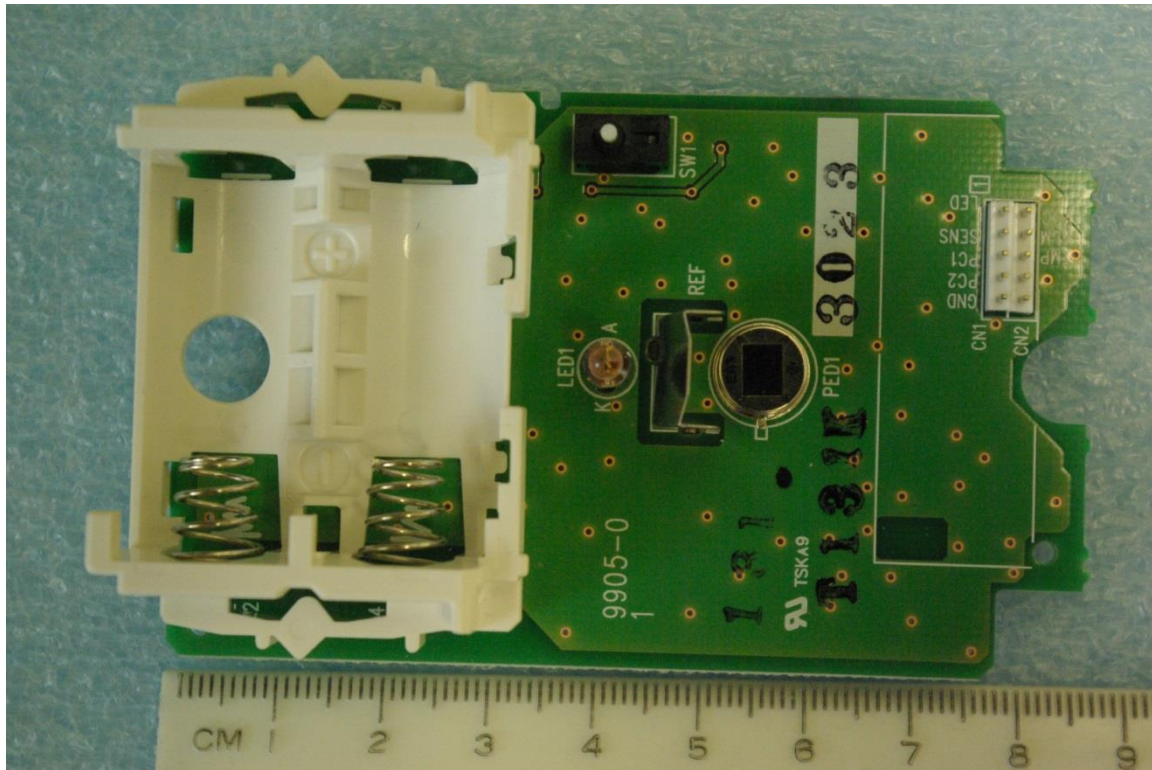

Internal Photographs

Rogers Labs, Inc.  
4405 W. 259th Terrace  
Louisburg, KS 66053  
Phone/Fax: (913) 837-3214  
Revision 1

Digital Monitoring Products, Inc.  
Models: 1127C Wireless PIR, 1127W Wireless PIR  
Test #: 130415  
Test to: CFR47 (15.249), RSS-210  
File: IntPho 1127CPIR

SN: ENGI  
FCC ID#: CCKPC0152  
IC: 5251A-PC0152  
Date: May 2, 2013  
Page 1 of 3

Rogers Labs, Inc.  
 4405 W. 259th Terrace  
 Louisburg, KS 66053  
 Phone/Fax: (913) 837-3214  
 Revision 1

Digital Monitoring Products, Inc.  
 Models: 1127C Wireless PIR, 1127W Wireless PIR  
 Test #: 130415  
 Test to: CFR47 (15.249), RSS-210  
 File: IntPho 1127CPIR

SN: ENGI  
 FCC ID#: CCKPC0152  
 IC: 5251A-PC0152  
 Date: May 2, 2013  
 Page 2 of 3

Rogers Labs, Inc.  
 4405 W. 259th Terrace  
 Louisburg, KS 66053  
 Phone/Fax: (913) 837-3214  
 Revision 1

Digital Monitoring Products, Inc.  
 Models: 1127C Wireless PIR, 1127W Wireless PIR  
 Test #: 130415  
 Test to: CFR47 (15.249), RSS-210  
 File: IntPho 1127CPIR