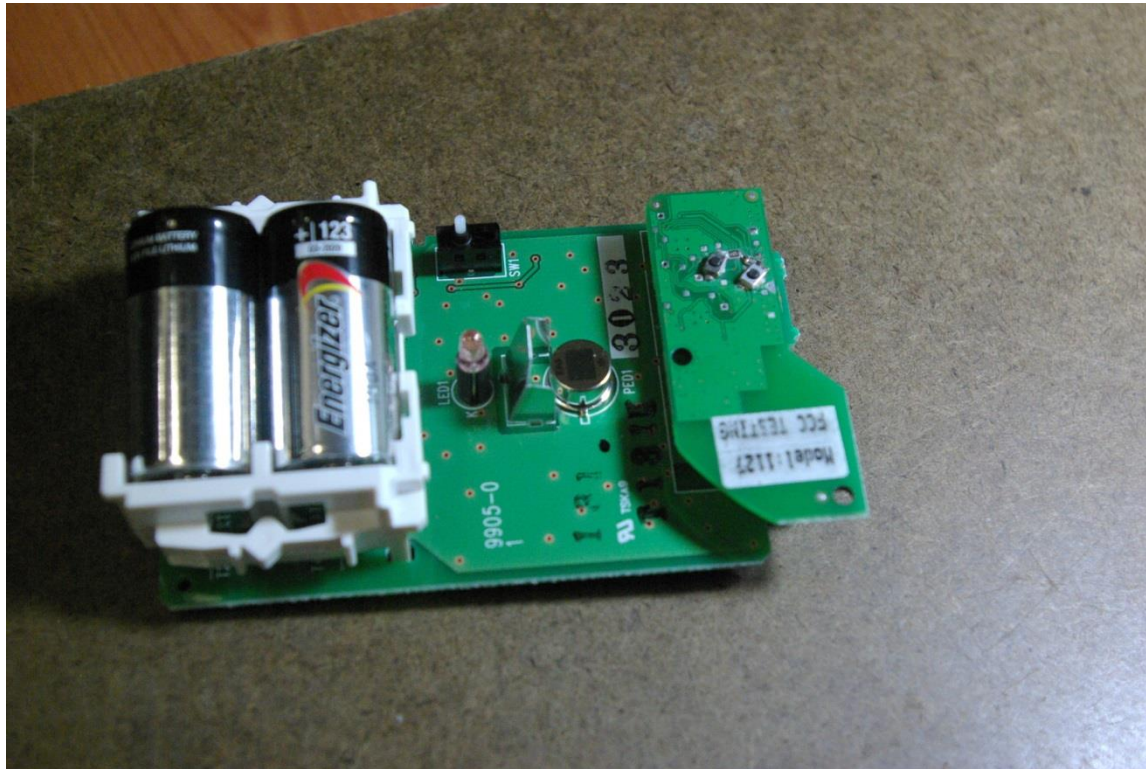

Internal Photographs

Rogers Labs, Inc.  
4405 W. 259th Terrace  
Louisburg, KS 66053  
Phone/Fax: (913) 837-3214  
Revision 1

Digital Monitoring Products, Inc.  
Models: 1127C Wireless PIR, 1127W Wireless PIR  
Test #: 130415  
Test to: CFR47 (15.249), RSS-210  
File: IntPho 1127CPIR

SN: ENGI  
FCC ID#: CCKPC0152  
IC: 5251A-PC0152  
Date: May 2, 2013  
Page 1 of 3

Rogers Labs, Inc.  
 4405 W. 259th Terrace  
 Louisburg, KS 66053  
 Phone/Fax: (913) 837-3214  
 Revision 1

Digital Monitoring Products, Inc.  
 Models: 1127C Wireless PIR, 1127W Wireless PIR  
 Test #: 130415  
 Test to: CFR47 (15.249), RSS-210  
 File: IntPho 1127CPIR

SN: ENGI  
 FCC ID#: CCKPC0152  
 IC: 5251A-PC0152  
 Date: May 2, 2013  
 Page 2 of 3

Rogers Labs, Inc.  
 4405 W. 259th Terrace  
 Louisburg, KS 66053  
 Phone/Fax: (913) 837-3214  
 Revision 1

Digital Monitoring Products, Inc.  
 Models: 1127C Wireless PIR, 1127W Wireless PIR  
 Test #: 130415  
 Test to: CFR47 (15.249), RSS-210  
 File: IntPho 1127CPIR