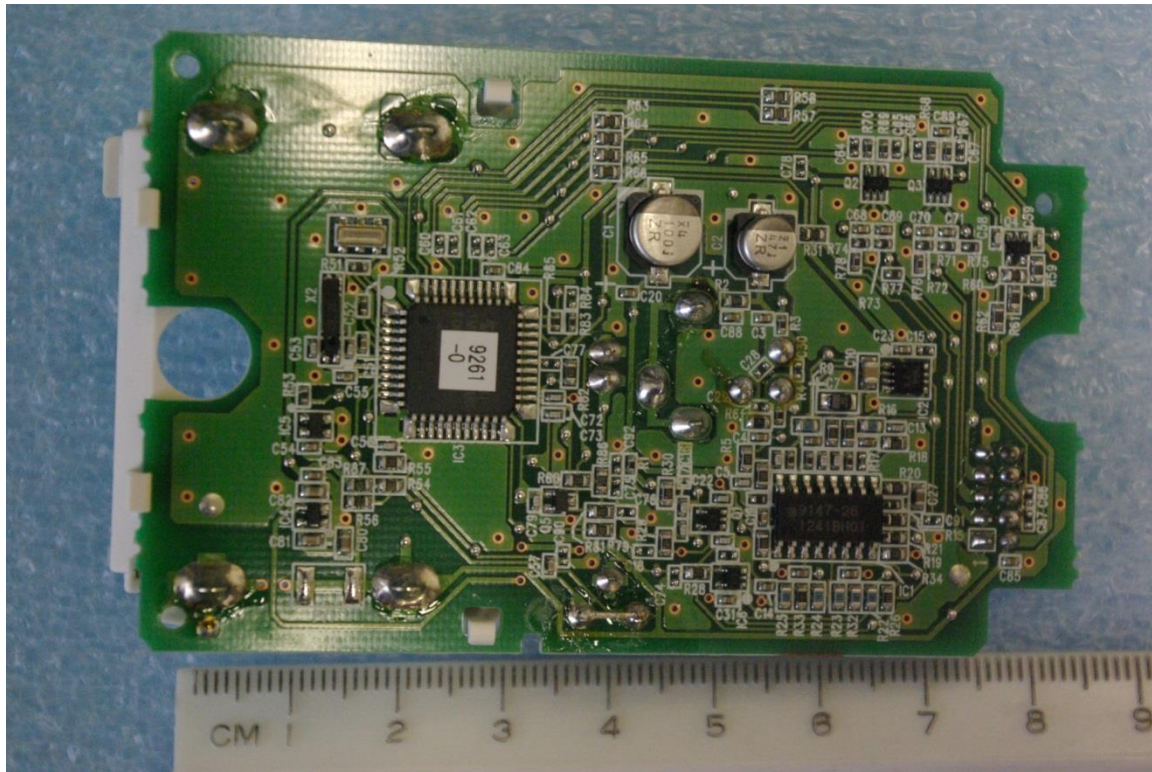

Internal Photographs

Rogers Labs, Inc.  
4405 W. 259th Terrace  
Louisburg, KS 66053  
Phone/Fax: (913) 837-3214  
Revision 1

Digital Monitoring Products, Inc.  
Models: 1127C Wireless PIR, 1127W Wireless PIR  
Test #: 130415  
Test to: CFR47 (15.249), RSS-210  
File: IntPho 1127CPIR

SN: ENGI  
FCC ID#: CCKPC0152  
IC: 5251A-PC0152  
Date: May 2, 2013  
Page 1 of 3

Rogers Labs, Inc.  
 4405 W. 259th Terrace  
 Louisburg, KS 66053  
 Phone/Fax: (913) 837-3214  
 Revision 1

Digital Monitoring Products, Inc.  
 Models: 1127C Wireless PIR, 1127W Wireless PIR  
 Test #: 130415  
 Test to: CFR47 (15.249), RSS-210  
 File: IntPho 1127CPIR

SN: ENGI  
 FCC ID#: CCKPC0152  
 IC: 5251A-PC0152  
 Date: May 2, 2013  
 Page 2 of 3

Rogers Labs, Inc.  
 4405 W. 259th Terrace  
 Louisburg, KS 66053  
 Phone/Fax: (913) 837-3214  
 Revision 1

Digital Monitoring Products, Inc.  
 Models: 1127C Wireless PIR, 1127W Wireless PIR  
 Test #: 130415  
 Test to: CFR47 (15.249), RSS-210  
 File: IntPho 1127CPIR

SN: ENGI  
 FCC ID#: CCKPC0152  
 IC: 5251A-PC0152  
 Date: May 2, 2013  
 Page 3 of 3