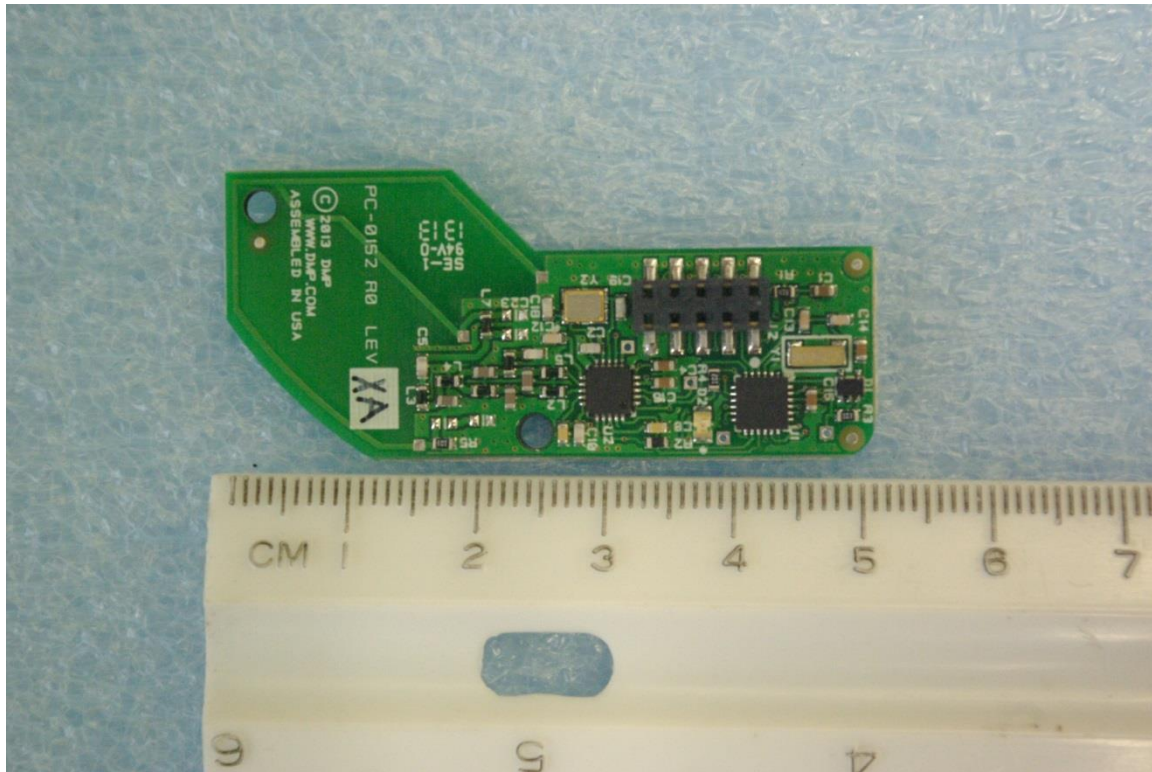

Internal Photographs

Rogers Labs, Inc.  
4405 W. 259th Terrace  
Louisburg, KS 66053  
Phone/Fax: (913) 837-3214  
Revision 1

Digital Monitoring Products, Inc.  
Models: 1127C Wireless PIR, 1127W Wireless PIR  
Test #: 130415  
Test to: CFR47 (15.249), RSS-210  
File: IntPho 1127CPIR

SN: ENGI  
FCC ID#: CCKPC0152  
IC: 5251A-PC0152  
Date: May 2, 2013  
Page 1 of 3

Rogers Labs, Inc.  
 4405 W. 259th Terrace  
 Louisburg, KS 66053  
 Phone/Fax: (913) 837-3214  
 Revision 1

Digital Monitoring Products, Inc.  
 Models: 1127C Wireless PIR, 1127W Wireless PIR  
 Test #: 130415  
 Test to: CFR47 (15.249), RSS-210  
 File: IntPho 1127CPIR

SN: ENGI  
 FCC ID#: CCKPC0152  
 IC: 5251A-PC0152  
 Date: May 2, 2013  
 Page 2 of 3

Rogers Labs, Inc.  
 4405 W. 259th Terrace  
 Louisburg, KS 66053  
 Phone/Fax: (913) 837-3214  
 Revision 1

Digital Monitoring Products, Inc.  
 Models: 1127C Wireless PIR, 1127W Wireless PIR  
 Test #: 130415  
 Test to: CFR47 (15.249), RSS-210  
 File: IntPho 1127CPIR