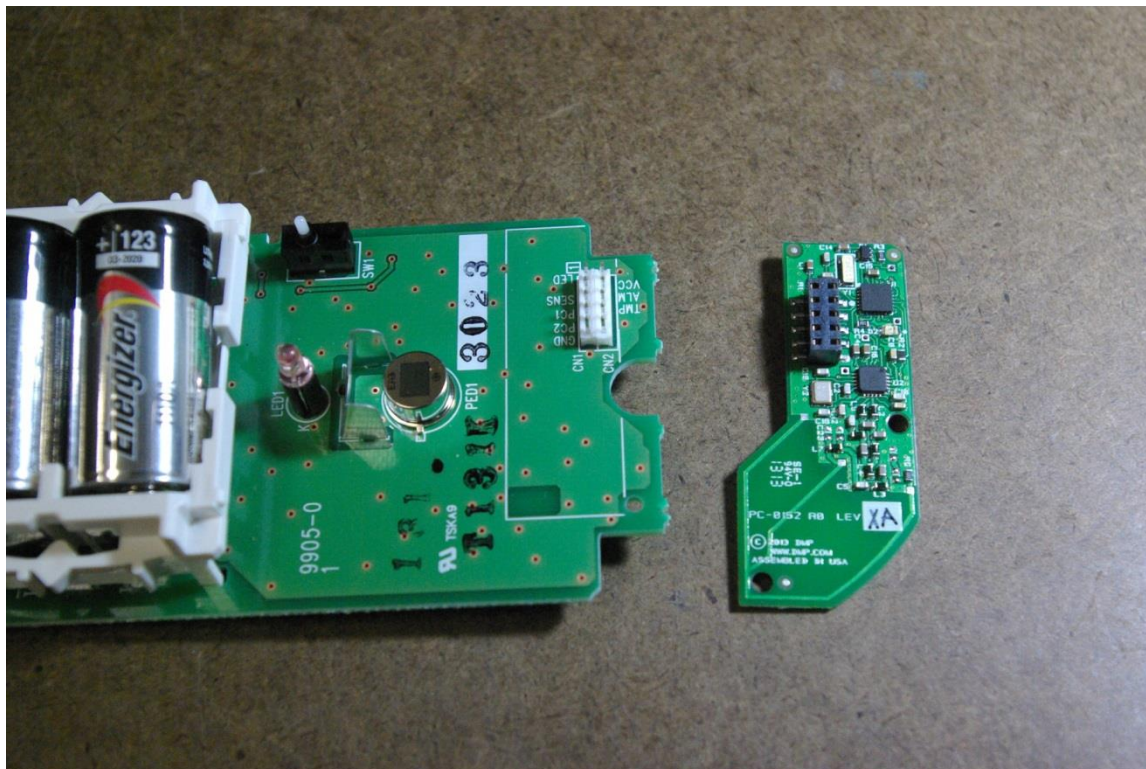

Internal Photographs

Rogers Labs, Inc.  
4405 W. 259th Terrace  
Louisburg, KS 66053  
Phone/Fax: (913) 837-3214  
Revision 1

Digital Monitoring Products, Inc.  
Models: 1127C Wireless PIR, 1127W Wireless PIR  
Test #: 130415  
Test to: CFR47 (15.249), RSS-210  
File: IntPho 1127CPIR

SN: ENGI  
FCC ID#: CCKPC0152  
IC: 5251A-PC0152  
Date: May 2, 2013  
Page 1 of 3

Rogers Labs, Inc.  
 4405 W. 259th Terrace  
 Louisburg, KS 66053  
 Phone/Fax: (913) 837-3214  
 Revision 1

Digital Monitoring Products, Inc.  
 Models: 1127C Wireless PIR, 1127W Wireless PIR  
 Test #: 130415  
 Test to: CFR47 (15.249), RSS-210  
 File: IntPho 1127CPIR

SN: ENGI  
 FCC ID#: CCKPC0152  
 IC: 5251A-PC0152  
 Date: May 2, 2013  
 Page 2 of 3

Rogers Labs, Inc.  
 4405 W. 259th Terrace  
 Louisburg, KS 66053  
 Phone/Fax: (913) 837-3214  
 Revision 1

Digital Monitoring Products, Inc.  
 Models: 1127C Wireless PIR, 1127W Wireless PIR  
 Test #: 130415  
 Test to: CFR47 (15.249), RSS-210  
 File: IntPho 1127CPIR