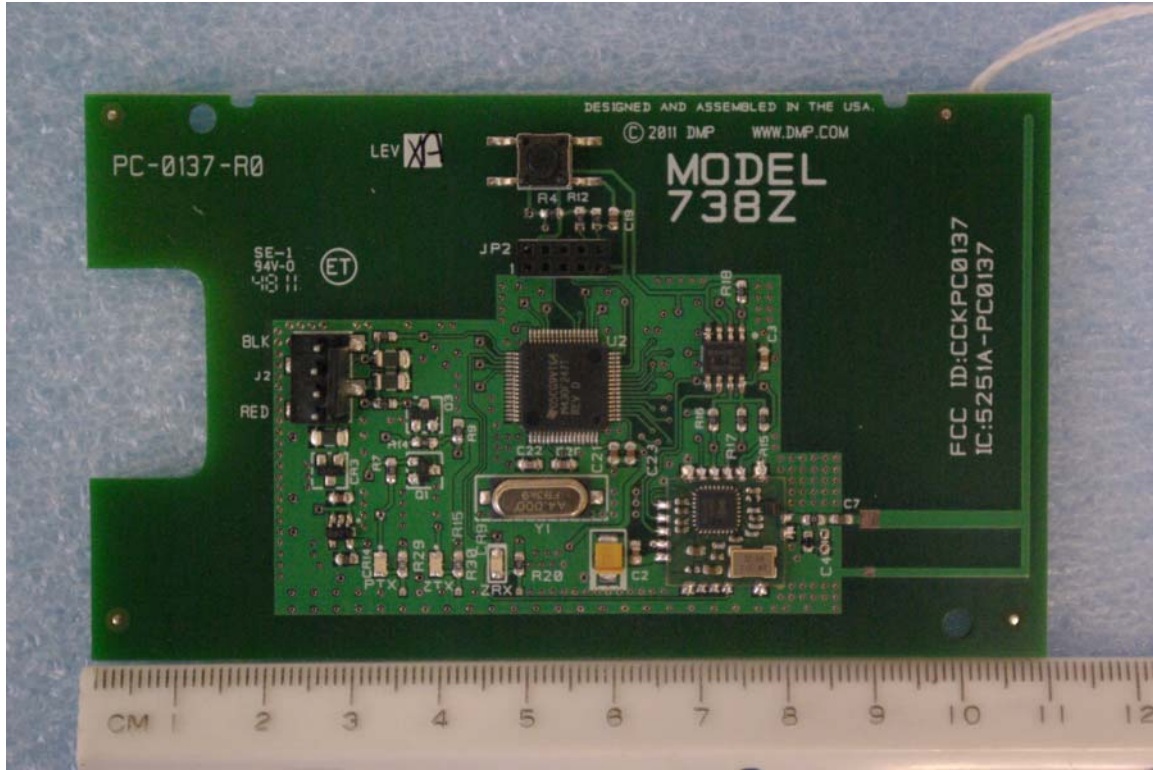

Internal Photographs

Rogers Labs, Inc.
4405 West 259th Terrace
Louisburg, KS 66053
Phone/Fax: (913) 837-3214
Revision 1

Digital Monitoring Products, Inc
Model: 738Z SN: ZW0301_TxMod_40kbps
Test #: 111217T
Test to: FCC Parts 2, 15C, 15.249, RSS-210
File: IntPho CCKPC0137

FCC ID#: CCKPC0137
IC: 5251A-PC0137
Date: December 27, 2011
Page 1 of 1