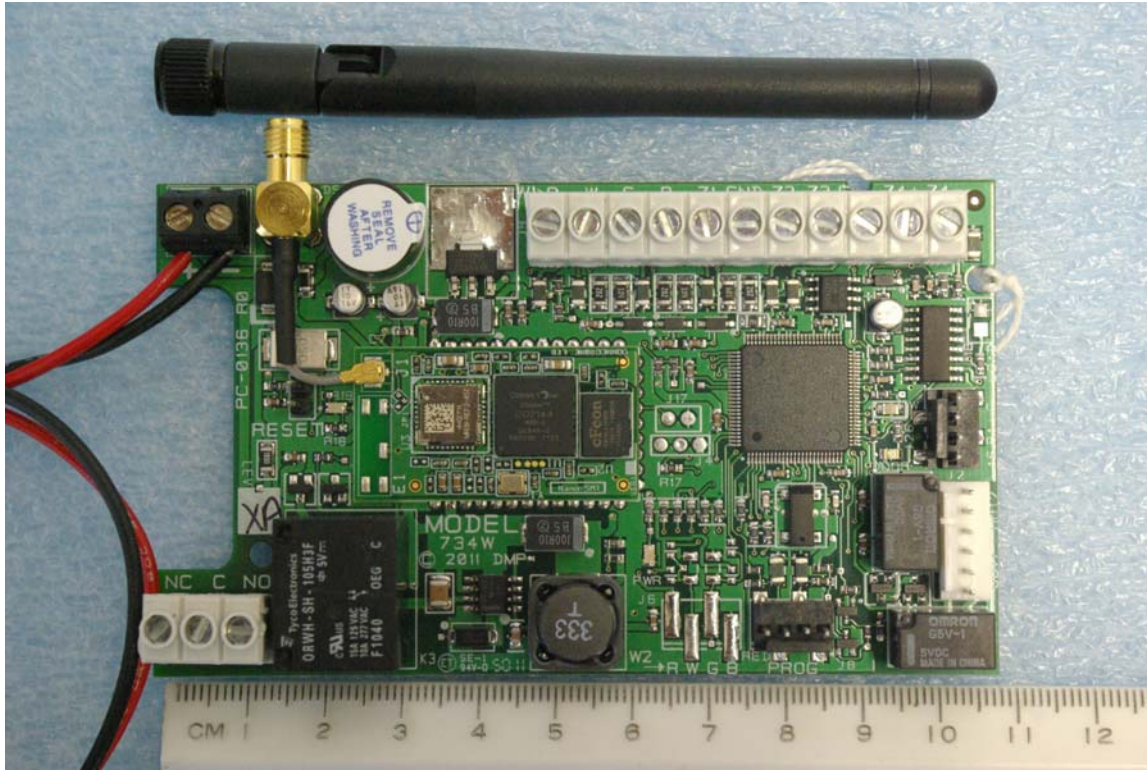

Internal Photographs

Rogers Labs, Inc.
4405 W. 259th Terrace
Louisburg, KS 66053
Phone/Fax: (913) 837-3214
Revision 1

Digital Monitoring Products, Inc.
Model: 734W SN: ENG1
Test #: 120103
Test to: CFR47 (15.247)
File: IntPho CCKPC0136

FCC ID#: CCKPC0136
IC: 5251A-PC0136
Date: January 19, 2012
Page 1 of 1