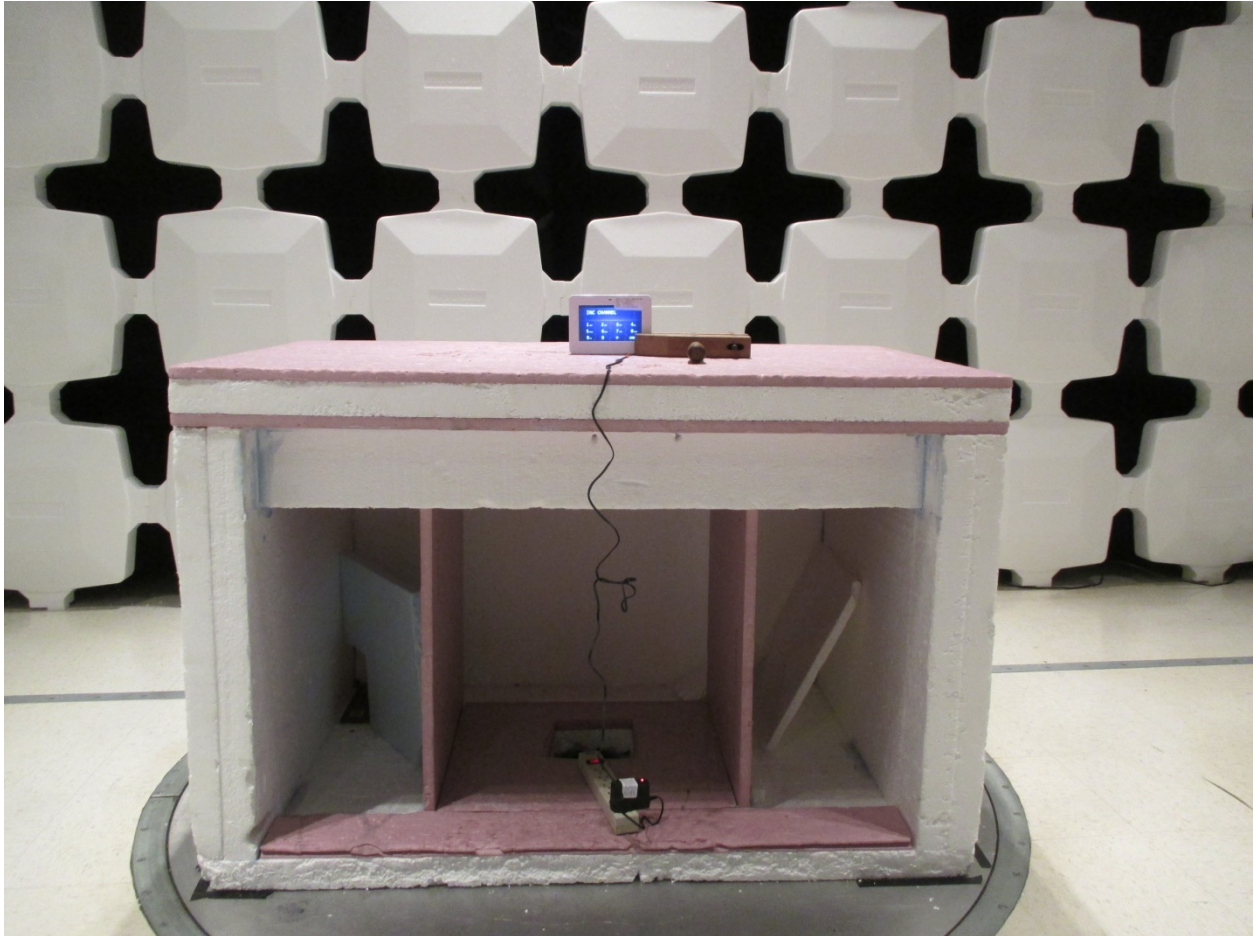

APPLICANT: DIGITAL MONITORING PRODUCTS

FCC ID: CCKPC0132

TEST SET UP PHOTOS

RADIATED EMISSIONS TEST SET UP PHOTOS

POWERLINE CONDUCTED EMISSIONS TEST SET UP PHOTOS