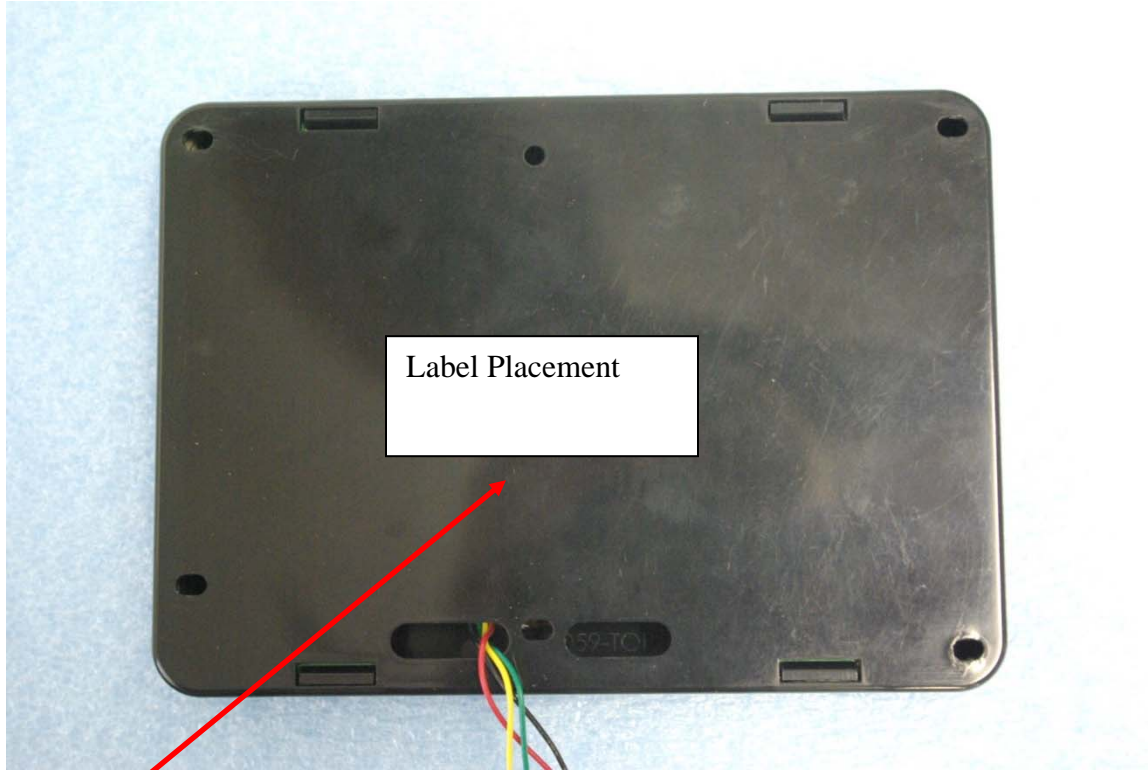

FCC ID label and location

Label

<p>SECURITY SIGNALING</p>  <p>LISTED</p> <p>3NTL</p>	<p>Digital Monitoring Products, Inc. Model 7863 LCD Keypad FCC ID: CCKPC0131 IC: 5251A-PC0131 COMMERCIAL AND RESIDENTIAL BURGLAR AND RESIDENTIAL FIRE Date of Manufacture 10/04/2011 All circuits Power Limited Installation - Indoor/Dry Refer to Installation LT-1182 (1.01)</p>
	<p>FIRE ALARM AND SECURITY EQUIPMENT LB-0445</p>

and

<p>SECURITY SIGNALING</p>  <p>LISTED</p> <p>3NTL</p>	<p>Digital Monitoring Products, Inc. Model 7873 LCD Keypad COMMERCIAL AND RESIDENTIAL BURGLAR AND FIRE FCC ID: CCKPC0131 IC: 5251A-PC0131 Date of Manufacture: 10/04/2011 Installation - Indoor/Dry All circuits Power Limited Refer to Installation LT-1162 (1.01)</p>
	<p>FIRE ALARM AND SECURITY EQUIPMENT LB-0447</p>