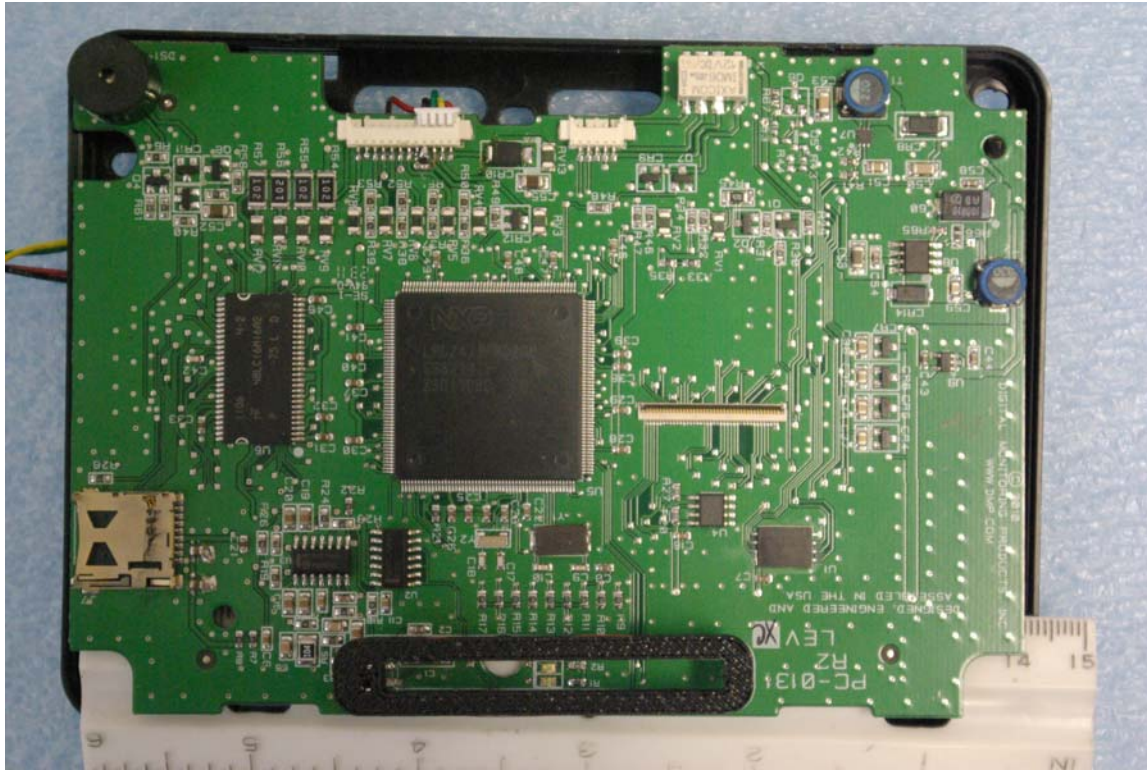

Internal Photographs

Rogers Labs, Inc.  
4405 West 259<sup>th</sup> Terrace  
Louisburg, KS 66053  
Phone/Fax: (913) 837-3214  
Revision 1

Digital Monitoring Products, Inc.  
Models: 7863, 7873  
Test #: 110914      SN: ENGI  
Test to: FCC Parts 2 and 15.209, RSS-210  
File: IntPho CCKPC0131

FCC ID#: CCKPC0131  
IC: 5251A-PC0131  
Date: September 28, 2011  
Page 1 of 1