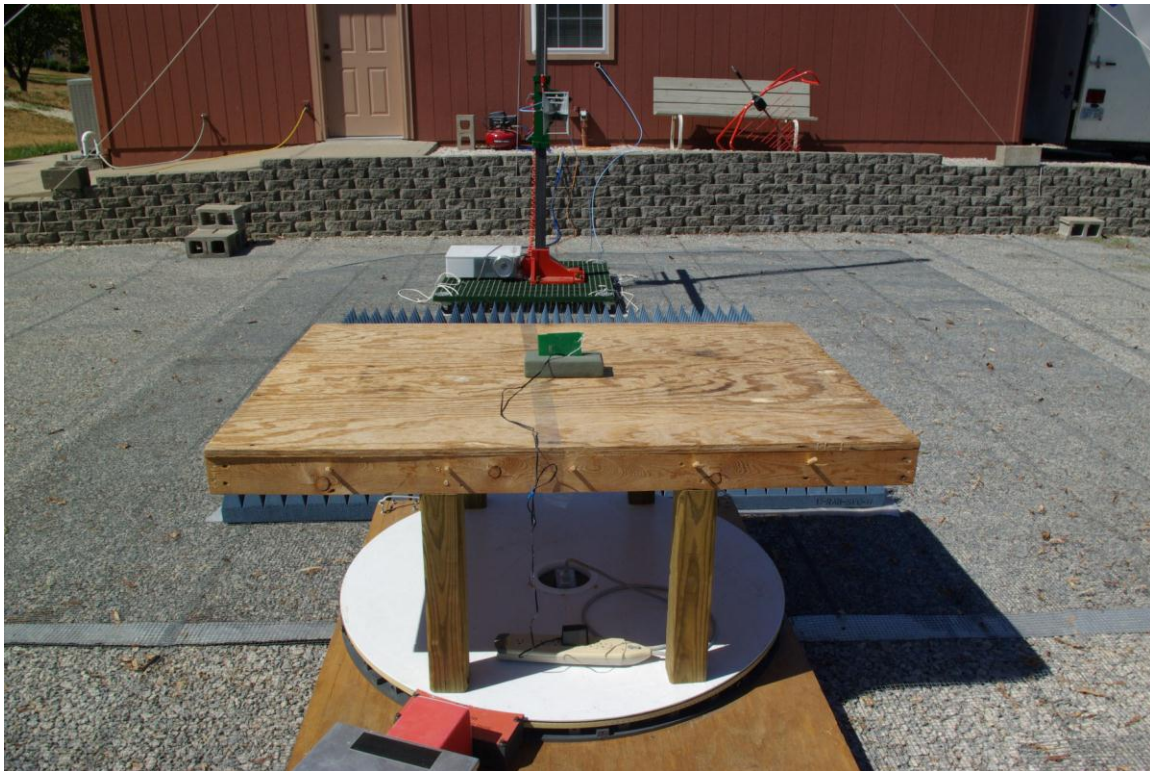

## External Photographs

Rogers Labs, Inc.  
4405 W. 259th Terrace  
Louisburg, KS 66053  
Phone/Fax: (913) 837-3214  
Revision 1

Digital Monitoring Products, Inc.  
Model: XTLN-WIFI  
Test #: 120726  
Test to: FCC 15C (15.249), IC RSS-210  
File: TSup PC01117 XTLN WIFI

SN: EUT1  
FCC ID#: CCKPC0117  
IC: 5251A-PC0117  
Date: August 15, 2012  
Page 1 of 2

Rogers Labs, Inc.  
4405 W. 259th Terrace  
Louisburg, KS 66053  
Phone/Fax: (913) 837-3214  
Revision 1

Digital Monitoring Products, Inc.  
Model: XTLN-WIFI  
Test #: 120726  
Test to: FCC 15C (15.249), IC RSS-210  
File: TSup PC01117 XTLN WIFI