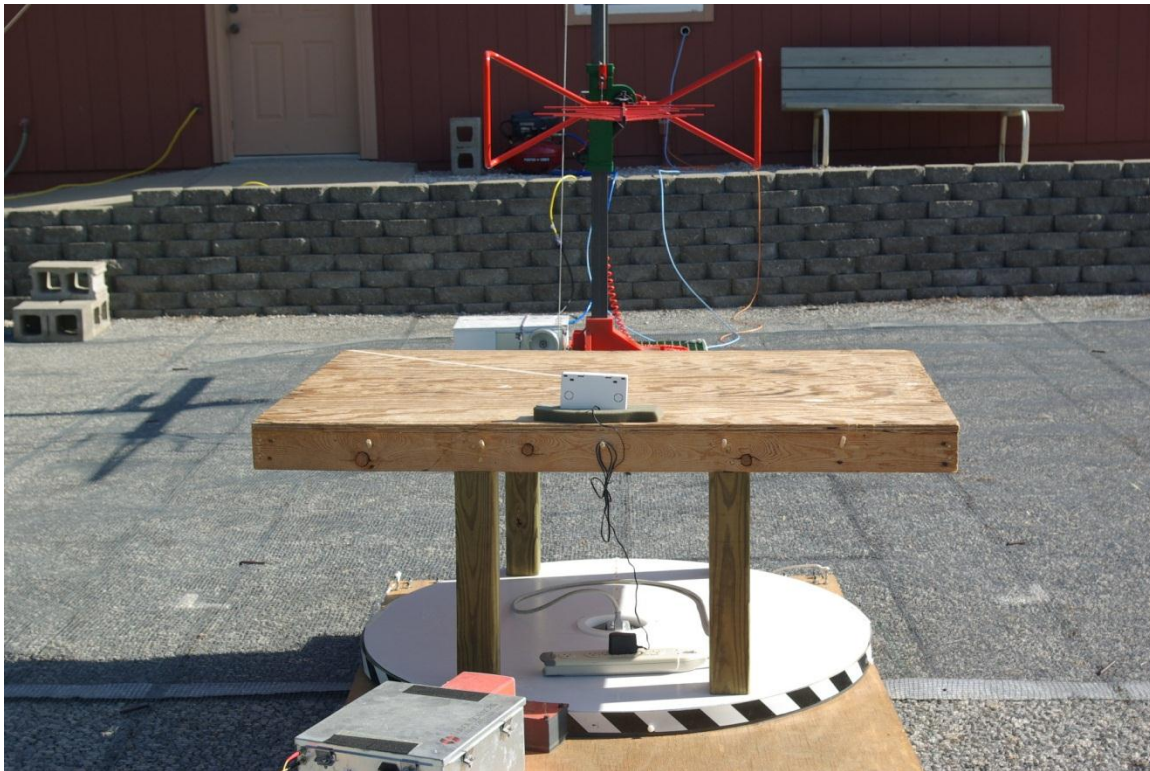

## External Photographs

Rogers Labs, Inc.  
4405 W. 259th Terrace  
Louisburg, KS 66053  
Phone/Fax: (913) 837-3214  
Revision 1

Digital Monitoring Products, Inc.  
Model: XTLN-WIFI  
Test #: 120726  
Test to: FCC 15C (15.249), IC RSS-210  
File: TSup PC01117 XTLN WIFI

SN: EUT1  
FCC ID#: CCKPC0117  
IC: 5251A-PC0117  
Date: August 15, 2012  
Page 1 of 2

Rogers Labs, Inc.  
4405 W. 259th Terrace  
Louisburg, KS 66053  
Phone/Fax: (913) 837-3214  
Revision 1

Digital Monitoring Products, Inc.  
Model: XTLN-WIFI  
Test #: 120726  
Test to: FCC 15C (15.249), IC RSS-210  
File: TSup PC01117 XTLN WIFI