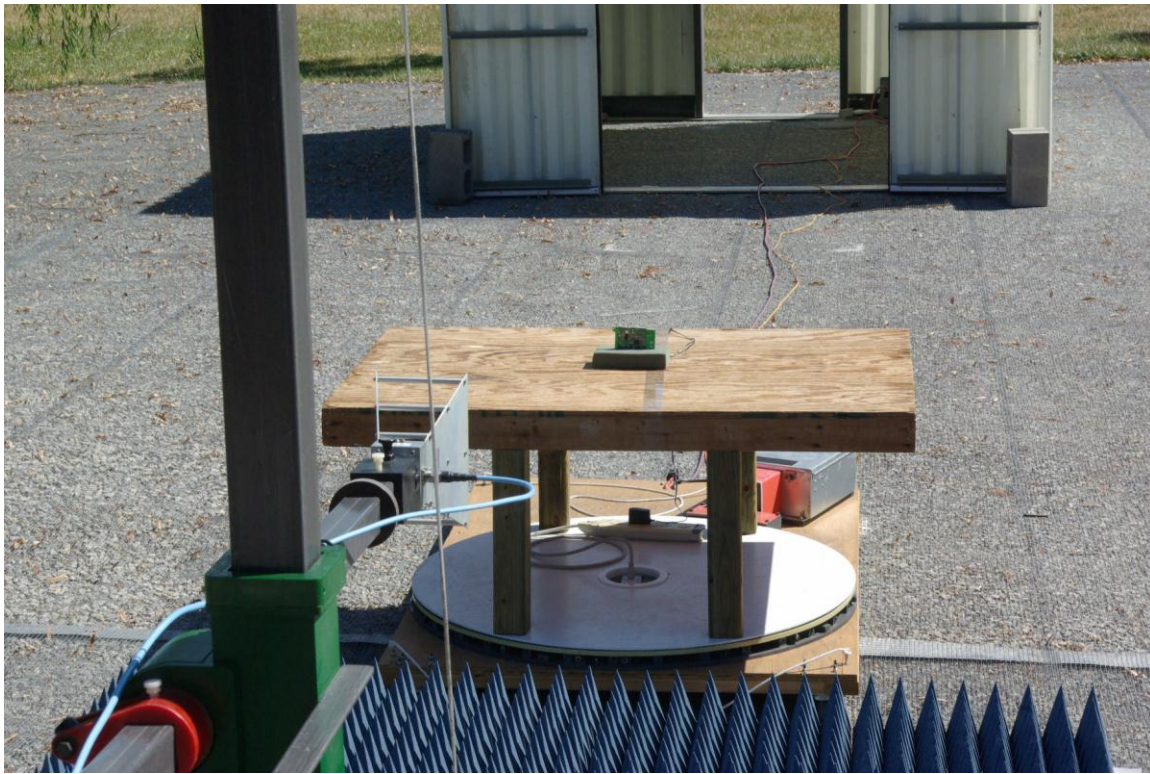

## External Photographs

Rogers Labs, Inc.  
4405 W. 259th Terrace  
Louisburg, KS 66053  
Phone/Fax: (913) 837-3214  
Revision 1

Digital Monitoring Products, Inc.  
Model: XTLN-WIFI  
Test #: 120726  
Test to: FCC 15C (15.249), IC RSS-210  
File: TSup PC01117 XTLN WIFI

SN: EUT1  
FCC ID#: CCKPC0117  
IC: 5251A-PC0117  
Date: August 15, 2012  
Page 1 of 2

Rogers Labs, Inc.  
4405 W. 259th Terrace  
Louisburg, KS 66053  
Phone/Fax: (913) 837-3214  
Revision 1

Digital Monitoring Products, Inc.  
Model: XTLN-WIFI  
Test #: 120726  
Test to: FCC 15C (15.249), IC RSS-210  
File: TSup PC01117 XTLN WIFI