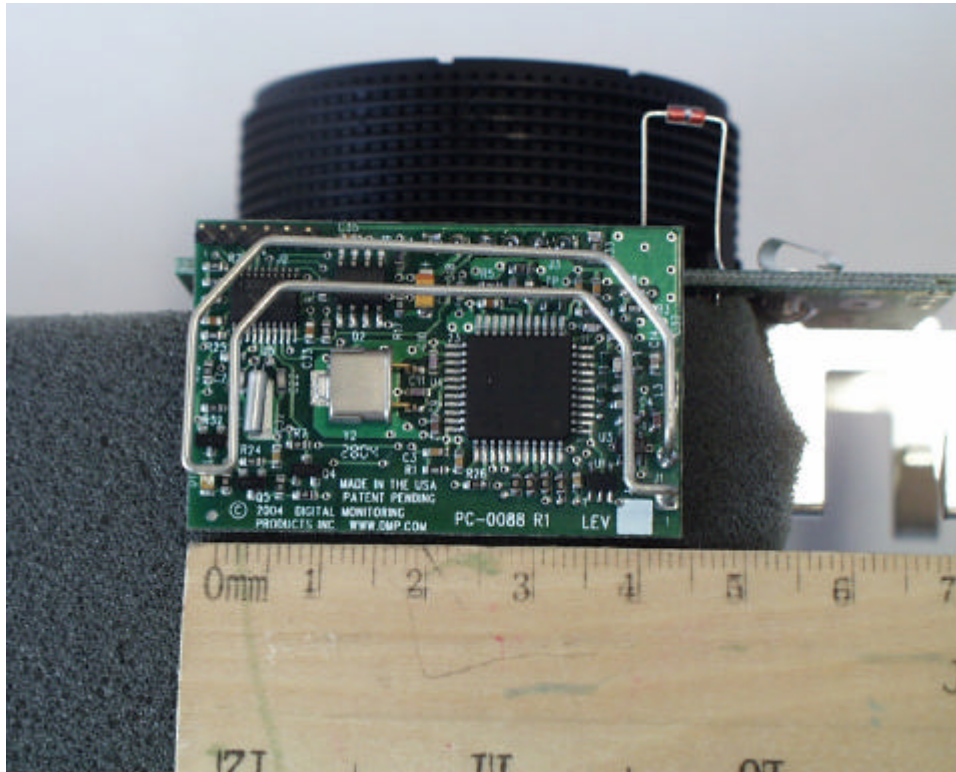

Internal Photographs of PC0088 Wireless.

ROGERS LABS, INC.
4405 W. 259th Terrace
Louisburg, KS 66053
Phone/Fax: (913) 837-3214

Digital Monitoring Products, Inc.
MODEL: PC0088 Wireless
Test #:040726 FCC ID#: CCK PC0088
Test to: FCC Parts 2 and 15C

ROGERS LABS, INC.
4405 W. 259th Terrace
Louisburg, KS 66053
Phone/Fax: (913) 837-3214

Digital Monitoring Products, Inc.
MODEL: PC0088 Wireless
Test #:040726 FCC ID#: CCK PC0088
Test to: FCC Parts 2 and 15C