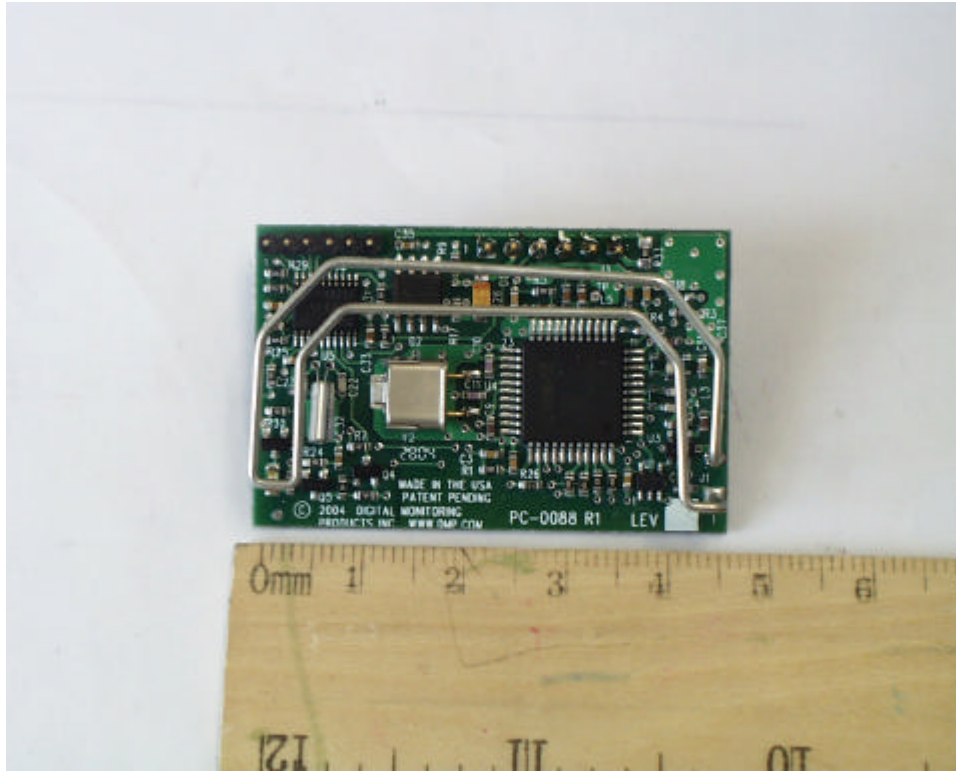

Internal Photographs of PC0088 Wireless.

ROGERS LABS, INC.
4405 W. 259th Terrace
Louisburg, KS 66053
Phone/Fax: (913) 837-3214

Digital Monitoring Products, Inc.
MODEL: PC0088 Wireless
Test #:040726 FCC ID#: CCK PC0088
Test to: FCC Parts 2 and 15C

ROGERS LABS, INC.
4405 W. 259th Terrace
Louisburg, KS 66053
Phone/Fax: (913) 837-3214

Digital Monitoring Products, Inc.
MODEL: PC0088 Wireless
Test #:040726 FCC ID#: CCK PC0088
Test to: FCC Parts 2 and 15C