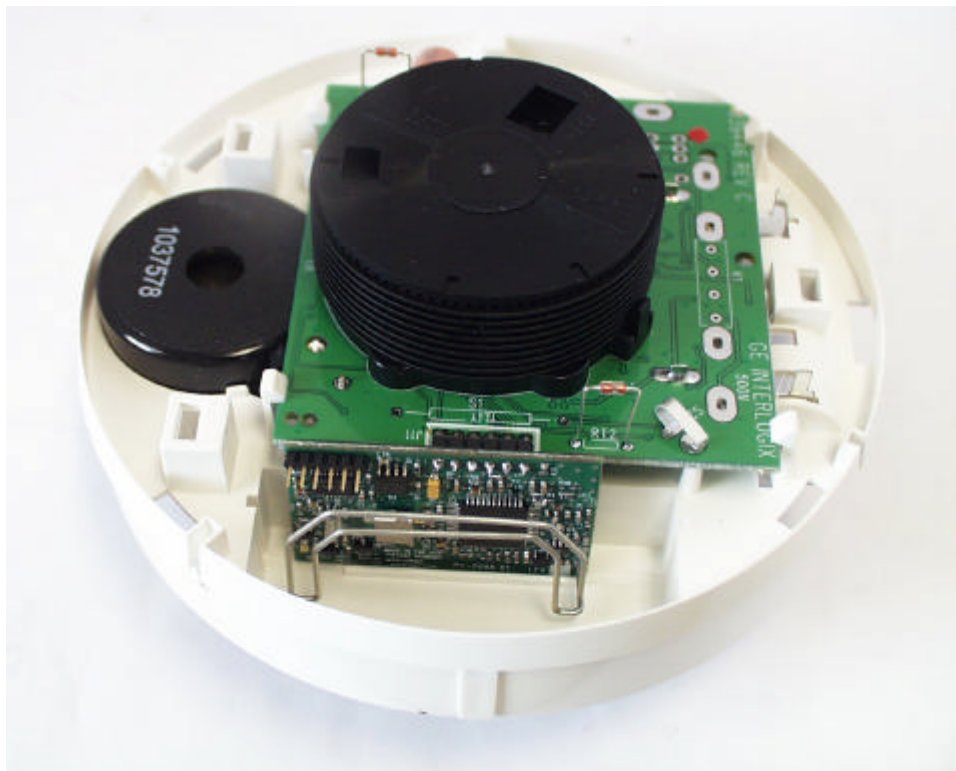

External Photos of PC0088 Wireless.

ROGERS LABS, INC.  
4405 W. 259th Terrace  
Louisburg, KS 66053  
Phone/Fax: (913) 837-3214

Digital Monitoring Products, Inc.  
MODEL: PC0088 Wireless  
Test #:040726      FCC ID#: CCK PC0088  
Test to: FCC Parts 2 and 15C

ROGERS LABS, INC.  
4405 W. 259th Terrace  
Louisburg, KS 66053  
Phone/Fax: (913) 837-3214

Digital Monitoring Products, Inc.  
MODEL: PC0088 Wireless  
Test #:040726      FCC ID#: CCK PC0088  
Test to: FCC Parts 2 and 15C