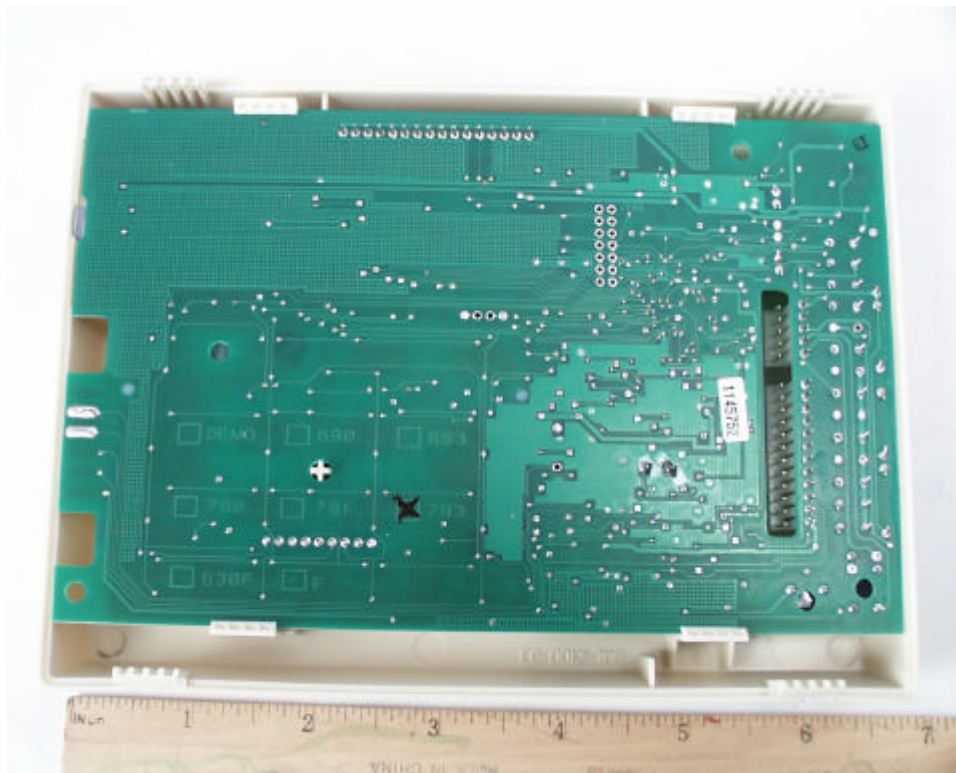

Internal Photographs of 793 Keypad.

ROGERS LABS, INC.
4405 W. 259th Terrace
Louisburg, KS 66053
Phone/Fax: (913) 837-3214

Digital Monitoring Products, Inc.
MODEL: 793 Keypad
Test #: 031124
Test to: FCC Parts 2 and 15C

FCC ID#: CCK 793

ROGERS LABS, INC.
4405 W. 259th Terrace
Louisburg, KS 66053
Phone/Fax: (913) 837-3214

Digital Monitoring Products, Inc.
MODEL: 793 Keypad
Test #: 031124 FCC ID#: CCK 793
Test to: FCC Parts 2 and 15C