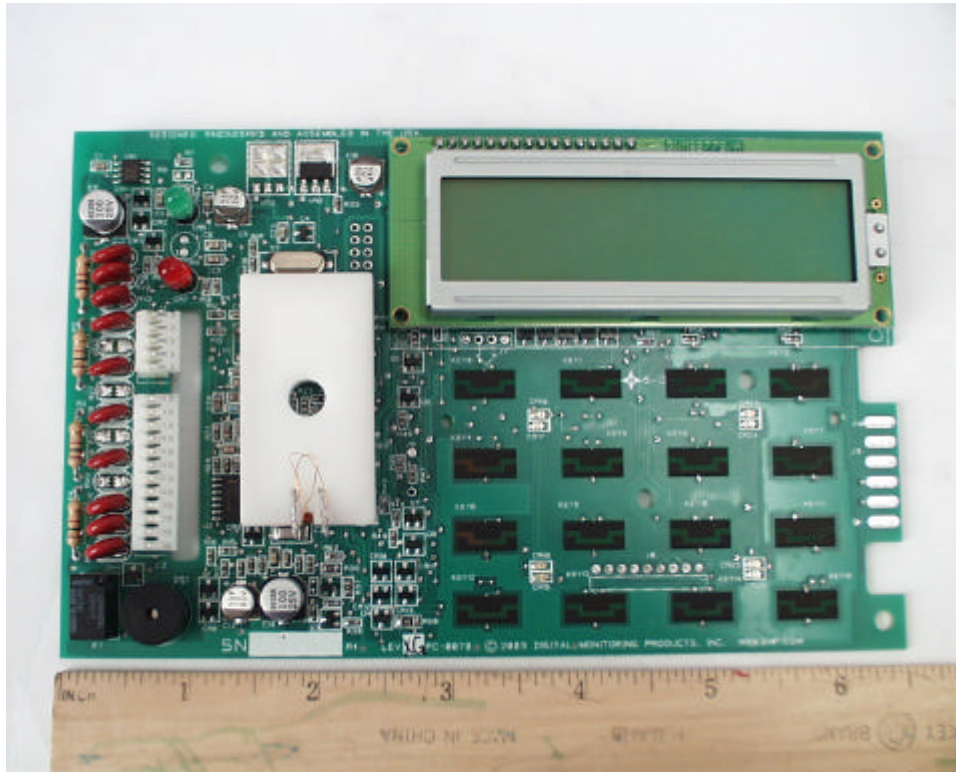

Internal Photographs of 793 Keypad.

ROGERS LABS, INC.
4405 W. 259th Terrace
Louisburg, KS 66053
Phone/Fax: (913) 837-3214

Digital Monitoring Products, Inc.
MODEL: 793 Keypad
Test #: 031124
Test to: FCC Parts 2 and 15C

FCC ID#: CCK 793

ROGERS LABS, INC.
4405 W. 259th Terrace
Louisburg, KS 66053
Phone/Fax: (913) 837-3214

Digital Monitoring Products, Inc.
MODEL: 793 Keypad
Test #: 031124 FCC ID#: CCK 793
Test to: FCC Parts 2 and 15C