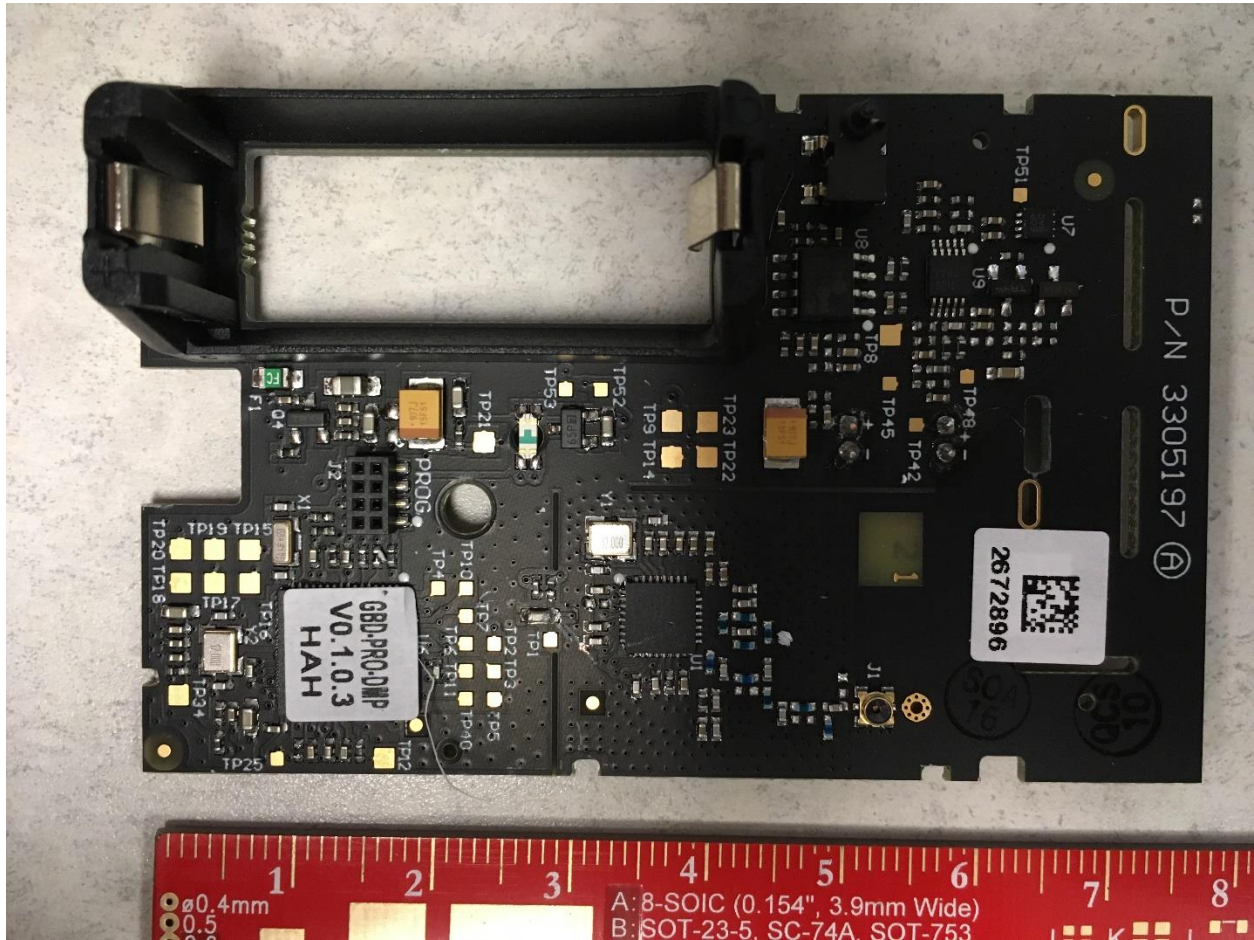

Internal Photos

Internal Photos

Note: the piece in the upper left has the FCC ID label affixed to it. It is not removeable without applying significant force and effort and is not considered to be a removable part of the device.

Internal Photos

Internal Photos