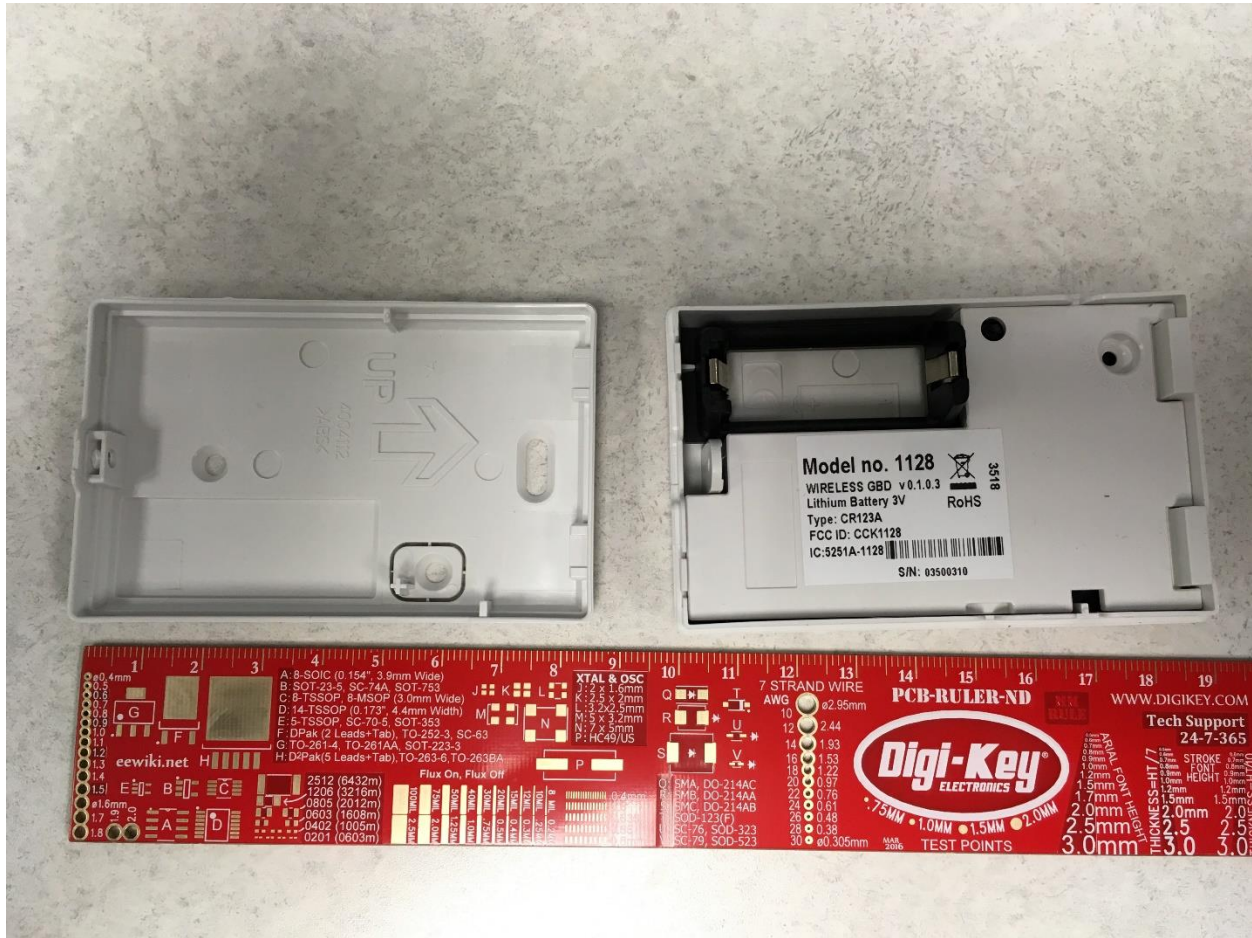

Internal Photos

Internal Photos

Note: the piece in the upper left has the FCC ID label affixed to it. It is not removeable without applying significant force and effort and is not considered to be a removable part of the device.

Internal Photos

Internal Photos